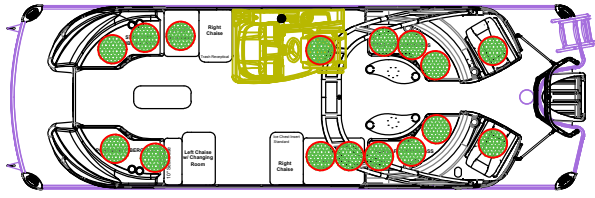

GODFREY

PONTOON BOATS

2022 XP SEATING OCCUPANCY CHARTS

250 XP