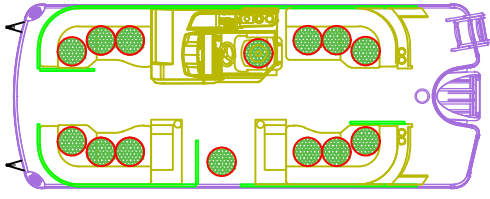

## PONTOON BOATS

2025 AquaPatio Seating Occupancy Charts

215 SB

235 ULW

235 SFLC

255 SFL

235 DFLC

255 DFL