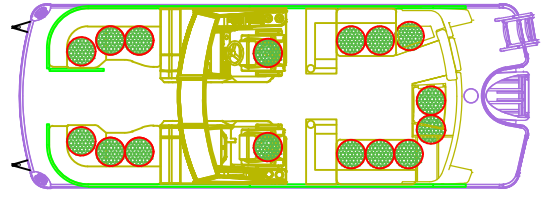

## PONTOON BOATS

2025 AquaPatio Seating Occupancy Charts

215 SB

235 ULW

235 SFLC

255 SFL

235 DFLC

255 DFL