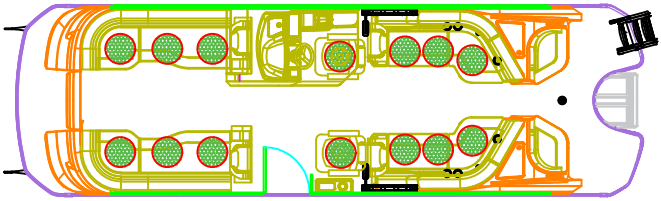

## PONTOON BOATS

2025 XP Seating Occupancy Charts

2500

2500 W

2700

2700 W

2700 W Twin

2700 Twin