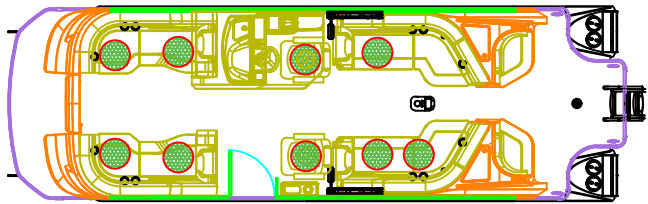

## PONTOON BOATS

2025 XP Seating Occupancy Charts

2500

2500 W

2700

2700 W

2700 W Twin

2700 Twin