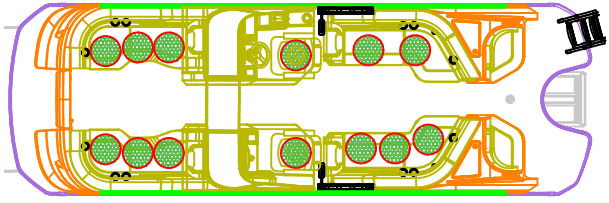

## PONTOON BOATS

2025 XP Seating Occupancy Charts

2500

2500 W

2700

2700 W

2700 W Twin

2700 Twin