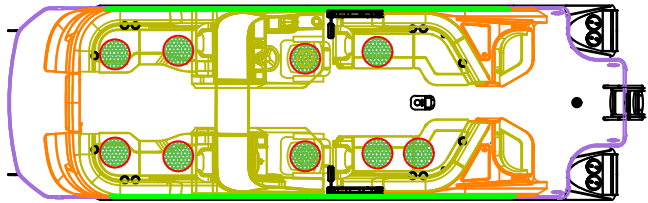

## PONTOON BOATS

2025 XP Seating Occupancy Charts

2500

2500 W

2700

2700 W

2700 W Twin

2700 Twin