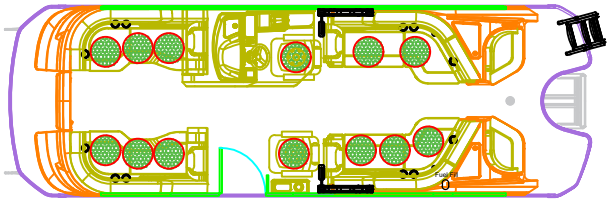

## PONTOON BOATS

2025 XP Seating Occupancy Charts

2500

2500 W

2700

2700 W

2700 W Twin

2700 Twin