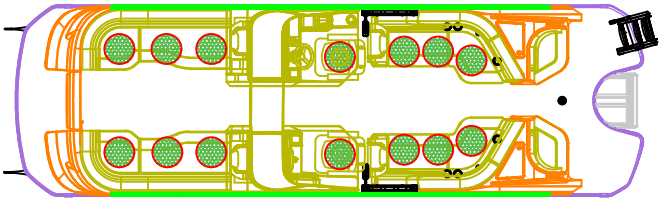

## PONTOON BOATS

2025 XP Seating Occupancy Charts

2500

2500 W

2700

2700 W

2700 W Twin

2700 Twin