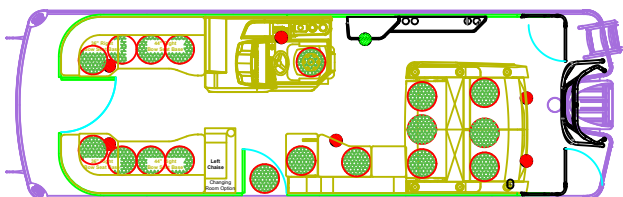

GODFREY

PONTOON BOATS

2023 AquaPatio Seating Occupancy Charts

215 SB

255 DFL

235 DFLC

255 DFLW

235 MT

255 SDC

235 ULW

255 SDE

255 ULC

255 ULW

256 SB - TWIN

256 SBW - TWIN

256 UL - TWIN

256 ULW - TWIN

275 CBE

275 DFL