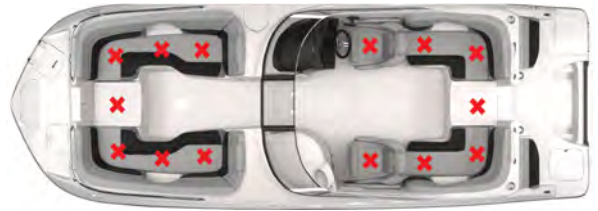

Hurricane

2024 SunDeck Seating Occupancy Charts

SD 187 IO

SD 2050

SD 187 OB

SD 2400 OB

SD 191 OB

SD 2486 OB