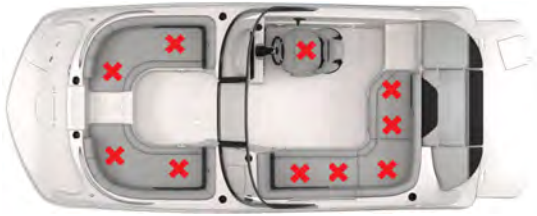

Hurricane

2024 SunDeck Seating Occupancy Charts

SD 187 IO

SD 2050

SD 187 OB

SD 2400 OB

SD 191 OB

SD 2486 OB