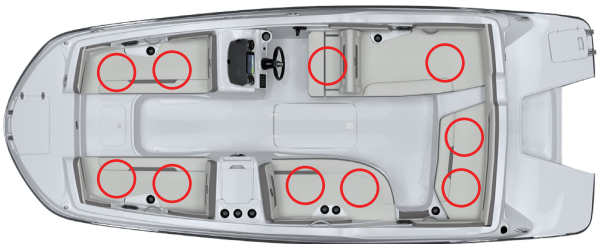

# *Hurricane*

2025 SunDeck Sport Seating Occupancy Charts

SS 218 OB

SS 192 RL OB

SS 2050 OB

SS 188 IO

SS 205 IO

SS 188 OB