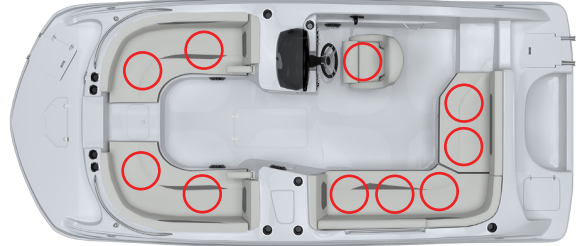

# *Hurricane*

2025 SunDeck Sport Seating Occupancy Charts

SS 218 OB

SS 192 RL OB

SS 2050 OB

SS 188 IO

SS 205 IO

SS 188 OB