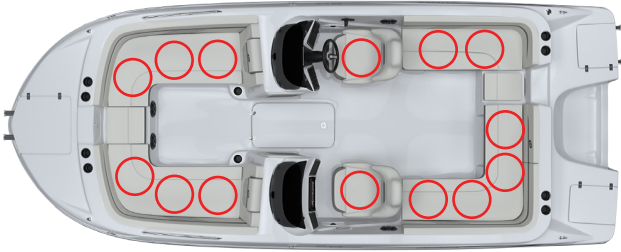

# *Hurricane*

2025 SunDeck Sport Seating Occupancy Charts

SS 218 OB

SS 192 RL OB

SS 2050 OB

SS 188 IO

SS 205 IO

SS 188 OB

SS 205 OB

SS 185 OB

SS 201 IO