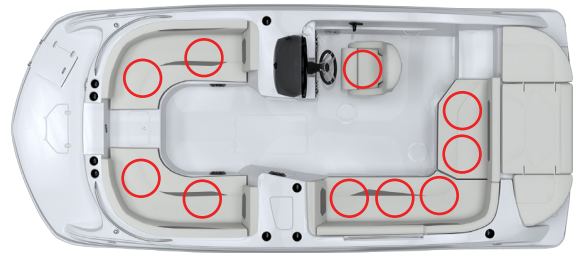

# *Hurricane*

2025 SunDeck Sport Seating Occupancy Charts

SS 218 OB

SS 192 RL OB

SS 2050 OB

SS 188 IO

SS 205 IO

SS 188 OB