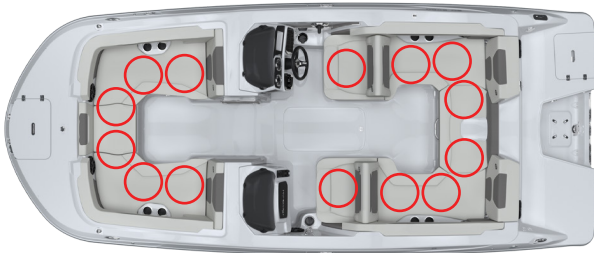

# *Hurricane*

2025 SunDeck Sport Seating Occupancy Charts

SS 218 OB

SS 192 RL OB

SS 2050 OB

SS 188 IO

SS 205 IO

SS 188 OB

SS 205 OB

SS 185 OB

SS 201 IO