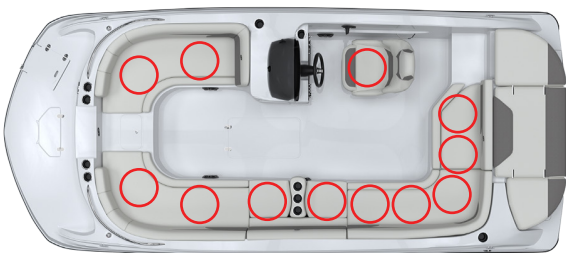

# *Hurricane*

2025 SunDeck Sport Seating Occupancy Charts

SS 218 OB

SS 192 RL OB

SS 2050 OB

SS 188 IO

SS 205 IO

SS 188 OB

SS 205 OB

SS 185 OB

SS 201 IO