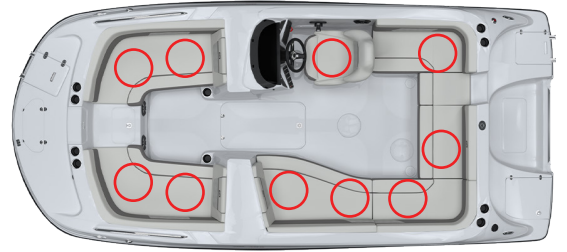

# *Hurricane*

2025 SunDeck Sport Seating Occupancy Charts

SS 218 OB

SS 192 RL OB

SS 2050 OB

SS 188 IO

SS 205 IO

SS 188 OB

SS 205 OB

SS 185 OB

SS 201 IO