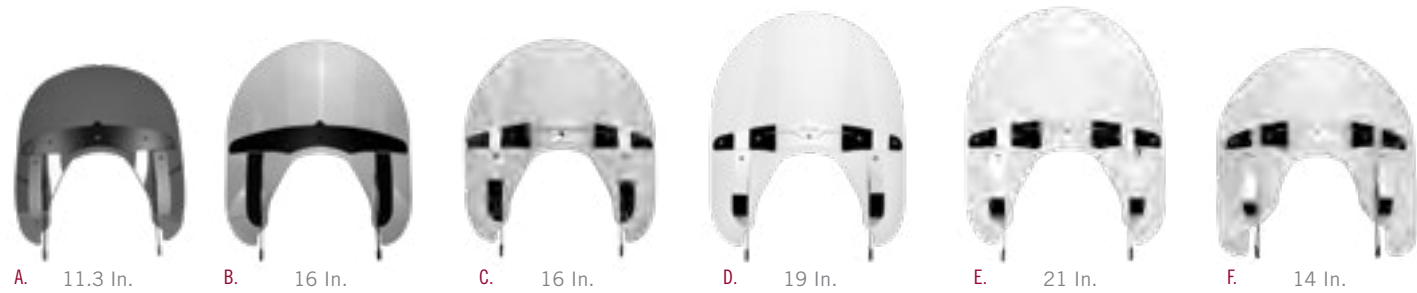

PROTECTION

A. 11.3 In. B. 16 In. C. 16 In. D. 19 In. E. 21 In. F. 14 In.

QUICK RELEASE

QUICK RELEASE WINDSHIELDS & DEFLECTORS

A. 2880724	11.3 In. Quick Release Wind Deflector - Tinted	$569.99
B. 2880725	16 In. Quick Release Windshield - Tinted	$569.99
C. 2879574-02	16 In. Quick Release Windshield - Tinted	$619.99
D. 2879575	19 In. Quick Release Windshield - Clear	$569.99
E. 2879576	21 In. Quick Release Windshield - Clear	$619.99

Chief Dark Horse requires Top Mounted Spool Kit (2881476), sold separately. Fits 2014-2019 Chief Dark Horse & Vintage.

QUICK RELEASE

FLARE WINDSHIELD

F. 2882220	14 In. Quick Release Flare Windshield - Tinted	$619.99

Fits 2014-2019 Chief Dark Horse & Vintage.

PICKING THE RIGHT WINDSHIELD

The 11.3 In. Wind Deflector and the 14 In. Windshield will give your bike a style boost. For riders looking for wind protection, a windshield that stops shortly below eye level will prevent you from looking through bug splatter, while directing air over your head.

For riders 5'6" and under, the 16 In. is recommended, for riders 5'6" to 6'1" the 19 In. is recommended and the 21 In. is recommended for riders 6'2" and above.