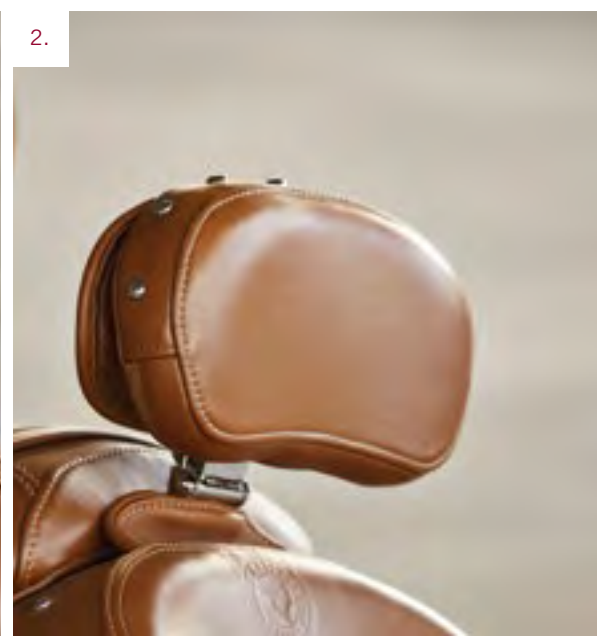

FRONTIER

Beach Bar Handlebars, genuine leather trim accessories, and leather saddlebags bring back motorcycling's original heritage. Rider and passenger backrests provide the comfort and support that will make you want to enjoy the motorcycle's style all day.

1. 12 In. Quick Release Passenger Sissy Bar, Passenger Backrest Pad & Sissy Bar Luggage Rack, Pg. 49
2. Genuine Leather Rider Backrest Pad & Mount, Pg. 49
3. Genuine Leather Floorboard Trim, Pg. 58
4. Genuine Leather Rear Mud Flap with Fringe, Pg. 58
5. Genuine Leather Fork Bag, Pg. 44
6. Genuine Leather Grip Wraps with Fringe, Pg. 58 & Beach Bar Handlebars, P. 52