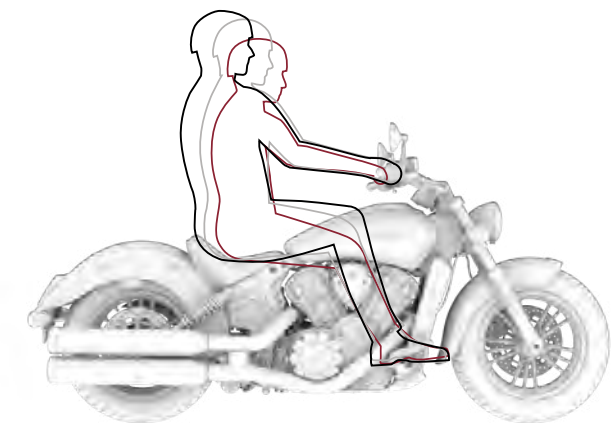

SCOUT MODELS

SEATS**: Pg. 44
HANDLEBARS: Pg. 48
FOOT CONTROLS**: Pg. 49

2022

INTRO
2-11

FTR
12-27

SCOUT
28-55

INDIAN CHIEF
56-71

INDIAN SPRINGFIELD
72-95

CHIEFTAIN & ROADMASTER
96-125

INDIAN CHALLENGER & PURSUIT
126-143

POWERBAND AUDIO
144-147

COLOR-MATCHED ACCESSORIES
148-151

GARAGE
152-159