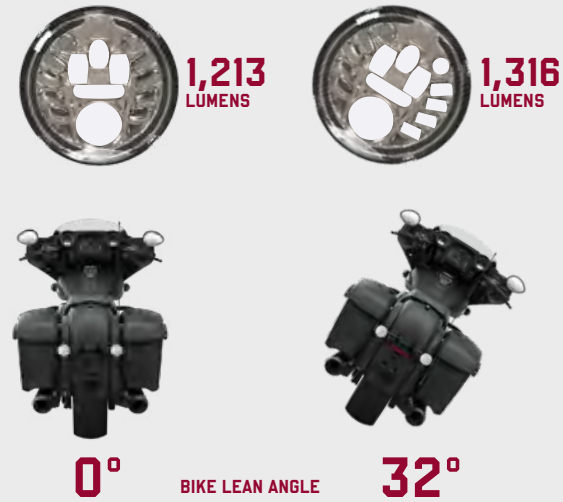

0° BIKE LEAN ANGLE

32°