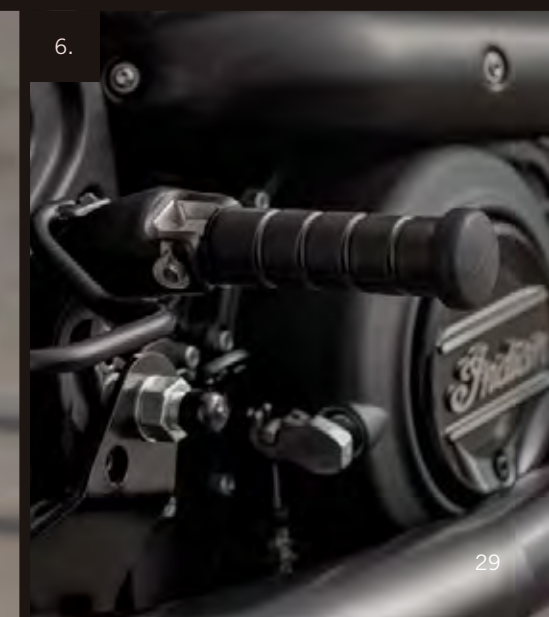

ACCESSORIES FEATURED

1. Solo Rack Bag & Solo Luggage Rack, Pg. 43
2. Saddlebag, Pg. 43
3. Stage 1 Shorty Slip-On Muffler Kit, Pg. 42
4. Comfort+ Solo Seat, Pg. 44
5. Pathfinder LED Headlight & Smoked LED Turn Signals, Pg. 50
6. Passenger Pegs, Pg. 52

6.