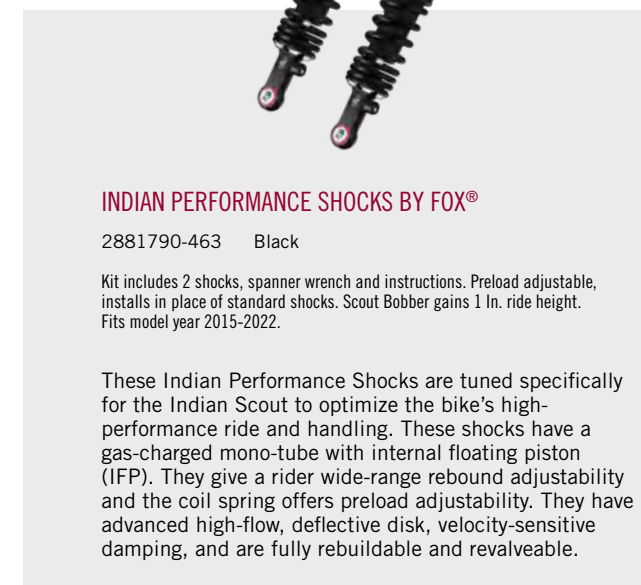

INDIAN PERFORMANCE SHOCKS BY FOX®

2881790-463 Black

Kit includes 2 shocks, spanner wrench and instructions. Preload adjustable, installs in place of standard shocks. Scout Bobber gains 1 in. ride height. Fits model year 2015-2022.

These Indian Performance Shocks are tuned specifically for the Indian Scout to optimize the bike's high-performance ride and handling. These shocks have a gas-charged mono-tube with internal floating piston (IFP). They give a rider wide-range rebound adjustability and the coil spring offers preload adjustability. They have advanced high-flow, deflective disk, velocity-sensitive damping, and are fully rebuildable and revalveable.