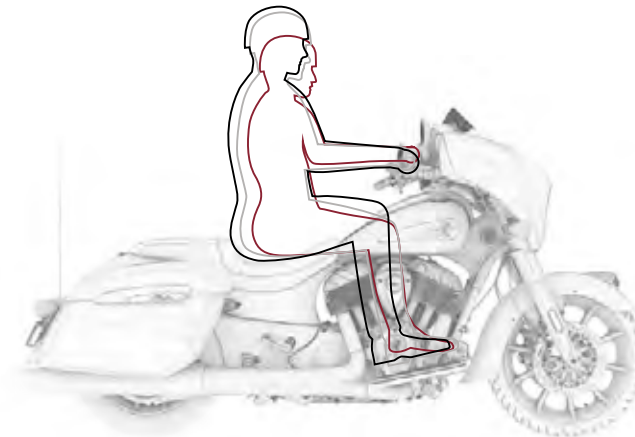

THUNDERSTROKE & POWERPLUS MODELS

SEATS: Pg. 64, 84, 114 & 138
HANDLEBARS: Pg. 68, 88, 118 & 140
FOOT CONTROLS*: Pg. 69