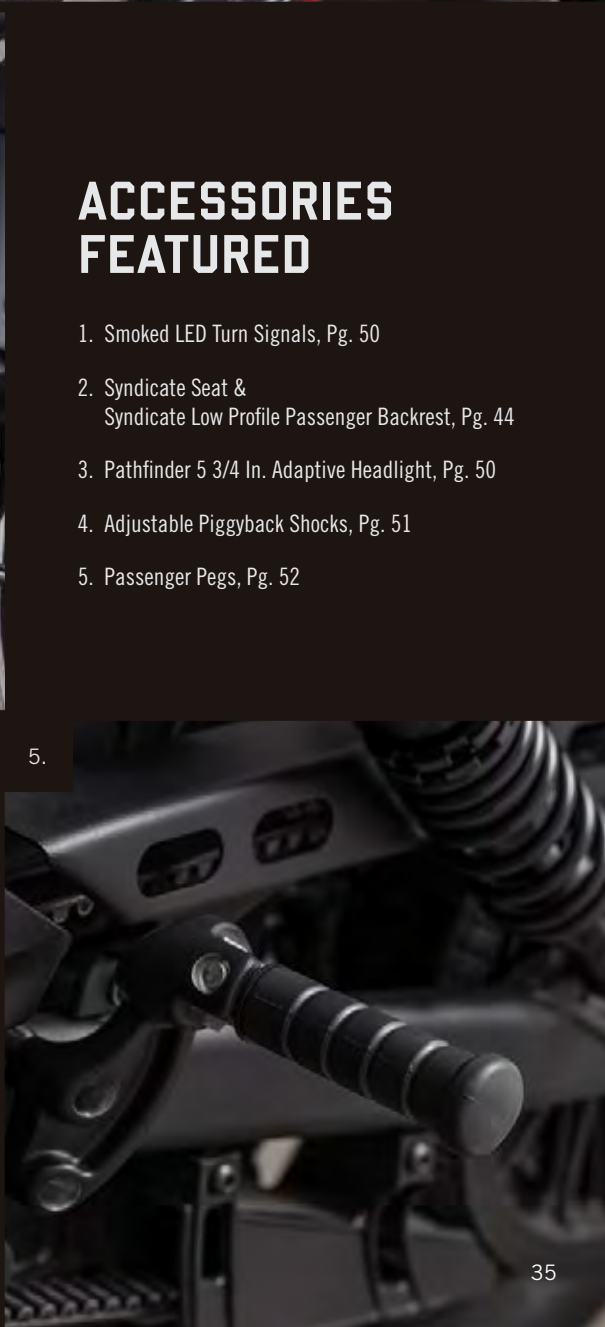

### ACCESSORIES FEATURED

- 1. Smoked LED Turn Signals, Pg. 50
- 2. Syndicate Seat & Syndicate Low Profile Passenger Backrest, Pg. 44
- 3. Pathfinder 5 3/4 In. Adaptive Headlight, Pg. 50
- 4. Adjustable Piggyback Shocks, Pg. 51
- 5. Passenger Pegs, Pg. 52