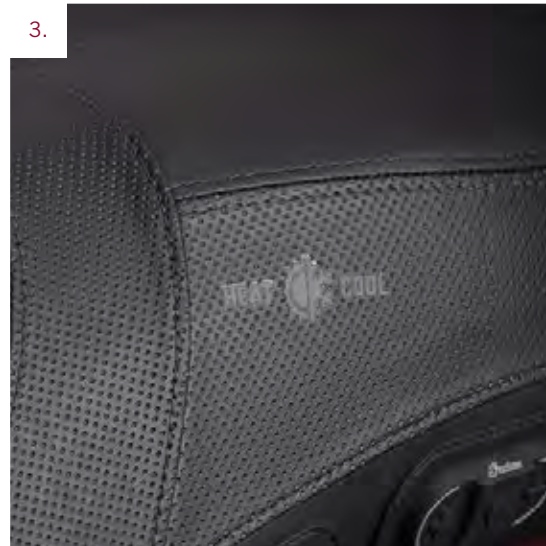

ACCESSORIES FEATURED

1. PowerBand Audio - Saddlebag Speakers, Pg. 144
2. PowerBand Audio - Fairing Speakers, Pg. 144
3. ClimaCommand Comfort+ Seat, Pg. 138
4. PowerBand Audio - Lower Fairing Audio, Pg. 144
5. PowerBand Audio - Trunk Audio, Pg. 144
6. Pathfinder S LED Driving Lights, Pg. 142