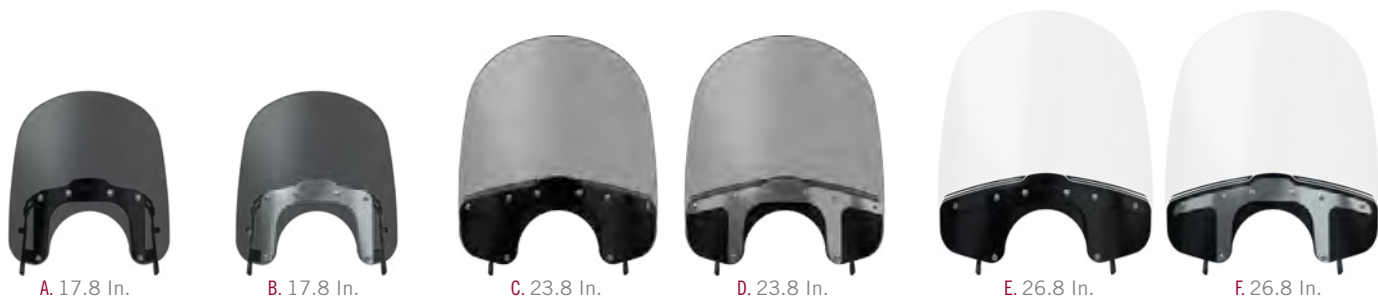

A. 17.8 In. B. 17.8 In. C. 23.8 In. D. 23.8 In. E. 26.8 In. F. 26.8 In.

QUICK RELEASE WINDSHIELDS & DEFLECTORS

- A. 2884940-266 17.8 In. Tinted Low - Gloss Black
- B. 2884940-410 17.8 In. Tinted Low - Polished
- C. 2884941-266 23.8 In. Tinted Mid - Gloss Black
- D. 2884941-410 23.8 In. Tinted Mid - Polished
- E. 2884693-266 26.8 In. Tall - Gloss Black
- F. 2884693-410 26.8 In. Tall - Polished

A Quick Release Windshield Mounting Kit (2884864-266), sold separately, is required if your bike is not equipped with a nacelle. Bikes with a nacelle require Quick Release Windshield Mounting Spools (2884902-266), sold separately. Fits model year 2022.

PICKING THE RIGHT WINDSHIELD

For riders looking for wind protection, a windshield that stops shortly below eye level will prevent you from looking through bug splatter, while directing air over your head. For riders 5'6" and under, the 17.8 In. is recommended, for riders 5'6" to 6'1" the 23.8 In. is recommended and the 26.8 In. is recommended for riders 6'2" and above.

QUICK RELEASE WINDSHIELD MOUNTING KIT

2884864-266 Gloss Black

Required on Chief models for windshield installation. Quick Release Windshield Mounting Spools included. Fits model year 2022.

QUICK RELEASE WINDSHIELD MOUNTING SPOOLS

2884902-266 Gloss Black

Required on Chief Bobber models to install windshield. Fits model year 2022.

FRONT HIGHWAY BARS

2884718-156 Chrome
2884718-266 Gloss Black

Fits model year 2022.

HIGHWAY BAR LOWER CLOSEOUTS

2884901-VBA Black

Fits model year 2022.