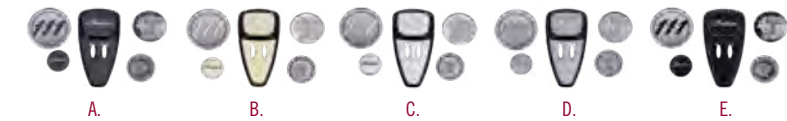

TOURING ENGINE COVER KIT

- A. 2883321-09 Steel Gray
- B. 2883321-10 Ivory Cream
- C. 2883321-11 Gloss Pearl White
- D. 2883321-12 Star Silver
- E. 2883321-13 Thunder Black Pearl