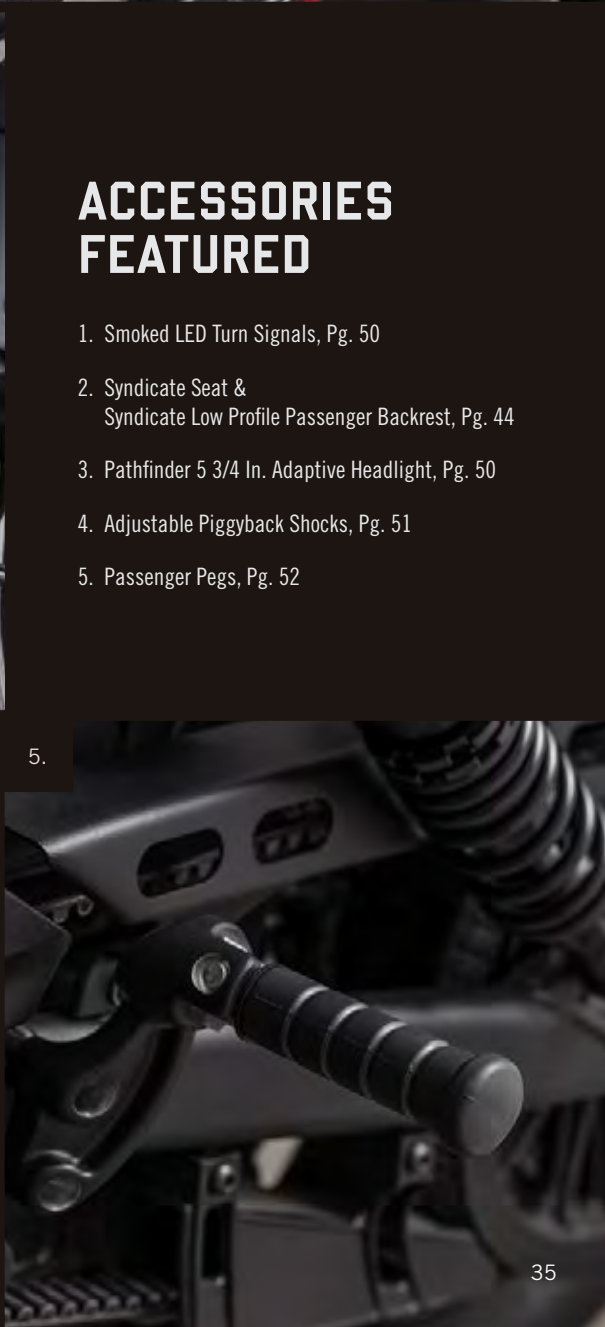

## ACCESSORIES FEATURED

1. Pathfinder LED Headlight, Pg. 50
2. Solo Rack Bag, Pg. 43
3. Solo Luggage Rack, Pg. 43
4. Comfort+ Solo Seat, Pg. 44
5. Radial RS Mirrors by Rizoma®, Pg. 52

1.

2.

3.