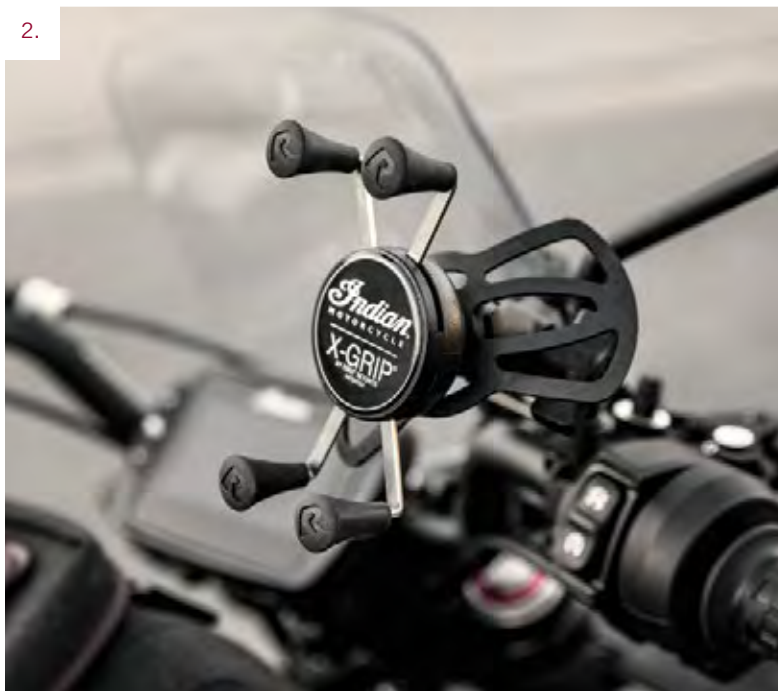

ACCESSORIES FEATURED

1. High Mount Slip-On Exhaust by Akrapovič, Pg. 20
2. RAM® X-Grip® Phone Mount, Pg. 27
3. Side Bag, Pg. 23
4. Aviator Seat, Pg. 26