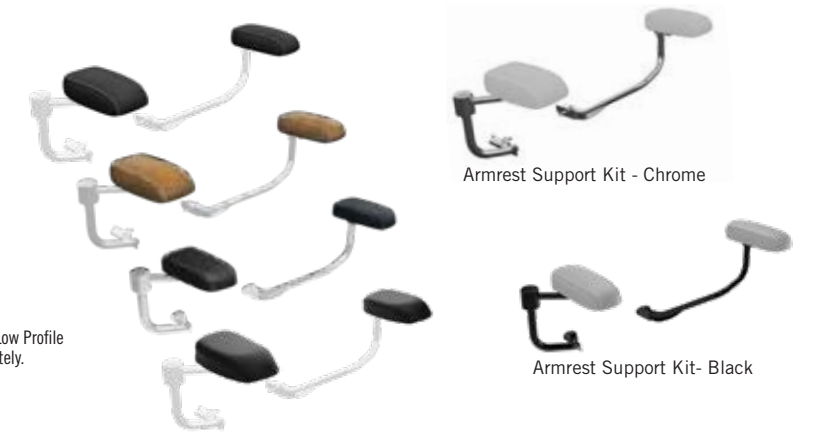

Requires Quick Release Touring Trunk (2884046-XXX) or Quick Release Low Profile Trunk (2889609-XXX), Mount and Armrest Support Kit, each sold separately. Fits model year 2014-2024.

*Only works with Quick Release Touring Trunk (2884046-XXX).