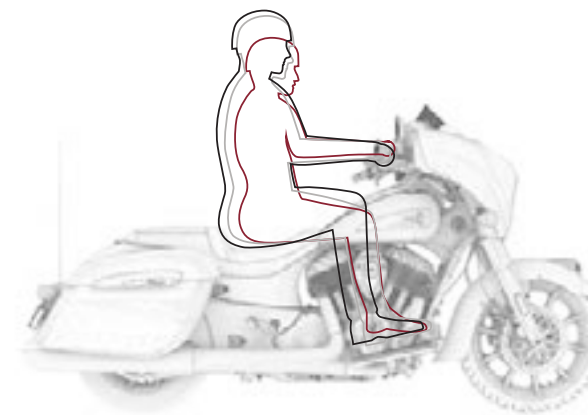

REDUCED
REACH

5'7"
TO
6'0"

STANDARD
REACH

6'1"
& OVER

EXTENDED
REACH

**THUNDERSTROKE &
POWERPLUS MODELS**

SEATS: Pg. 70, 90, 116 & 138
HANDLEBARS: Pg. 74, 94, 120 & 140
FOOT CONTROLS*: Pg. 75

**SCOUT
MODELS**