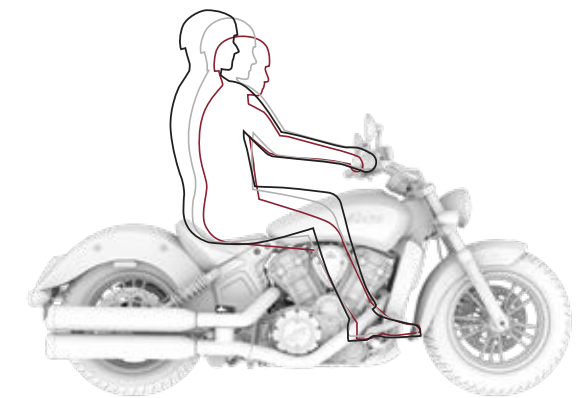

REDUCED
REACH

5'7"
TO
6'0"

STANDARD
REACH

6'1"
& OVER

EXTENDED
REACH

**THUNDERSTROKE &
POWERPLUS MODELS**

SEATS: Pg. 70, 90, 116 & 138
HANDLEBARS: Pg. 74, 94, 120 & 140
FOOT CONTROLS*: Pg. 75

**SCOUT
MODELS**