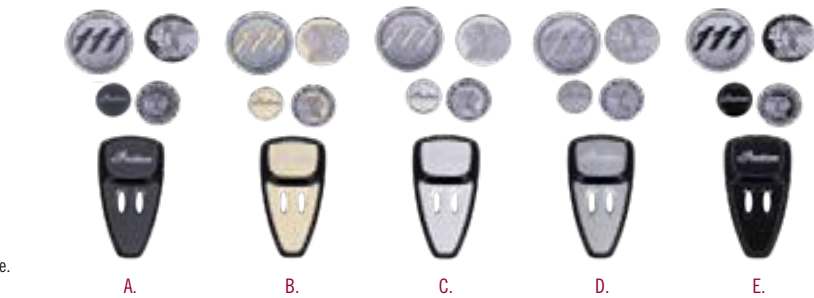

TOURING ENGINE COVER KIT

A. 2883321-09 Steel Gray
B. 2883321-10 Ivory Cream
C. 2883321-11 Gloss Pearl White
D. 2883321-12 Star Silver
E. 2883321-13 Thunder Black Pearl

Clock-wise beginning top-left, this kit includes an Air Box Cover, Console Insert, Primary Cover, Horn Cover and Cam Cover. These components install in place of the standard covers and give the bike colorful and coordinated custom style. Fits model year 2014-2024.