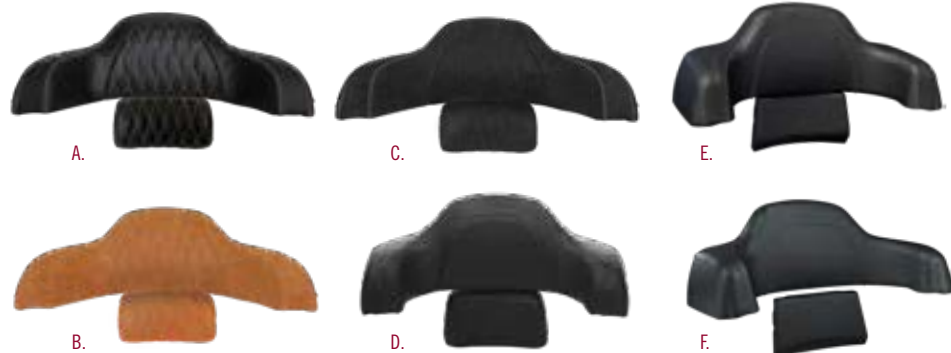

4 REQUIRED

TOP SELLER
TRUNK BACKREST PAD

- A. 2880284-02 Black with Studs
- B. 2880284-06 Desert Tan with Studs
- C. 2881009-02 Black, Non-quilted
- D. 2881009-VBA Syndicate Black Vinyl
- E. 2884429-VBA Black Vinyl*
- F. 2889056-VBA Slim Black Vinyl

These backrests are recommended with coordinating accessory seats on page 90 or 2016-2024 standard seats. Fits model year 2016-2024.

*Compatible with ClimaCommand Classic Seat.