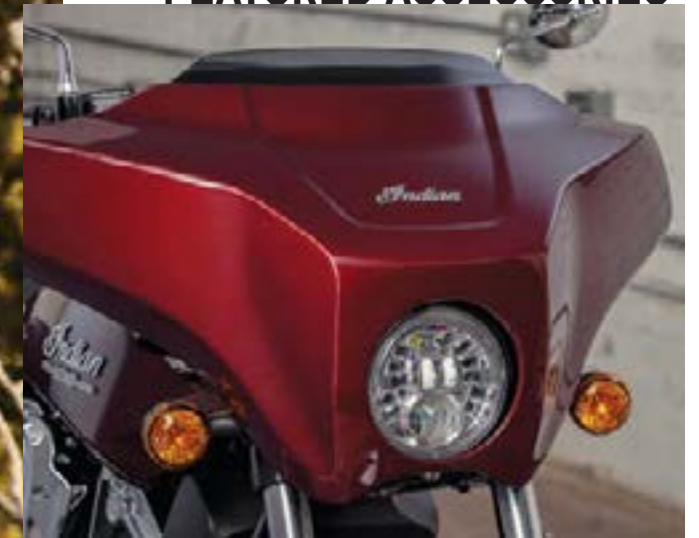

FEATURED ACCESSORIES

Quick Release Fairing, Pg. 50
Pathfinder 5 3/4 In. Adaptive LED Headlight, Pg. 54