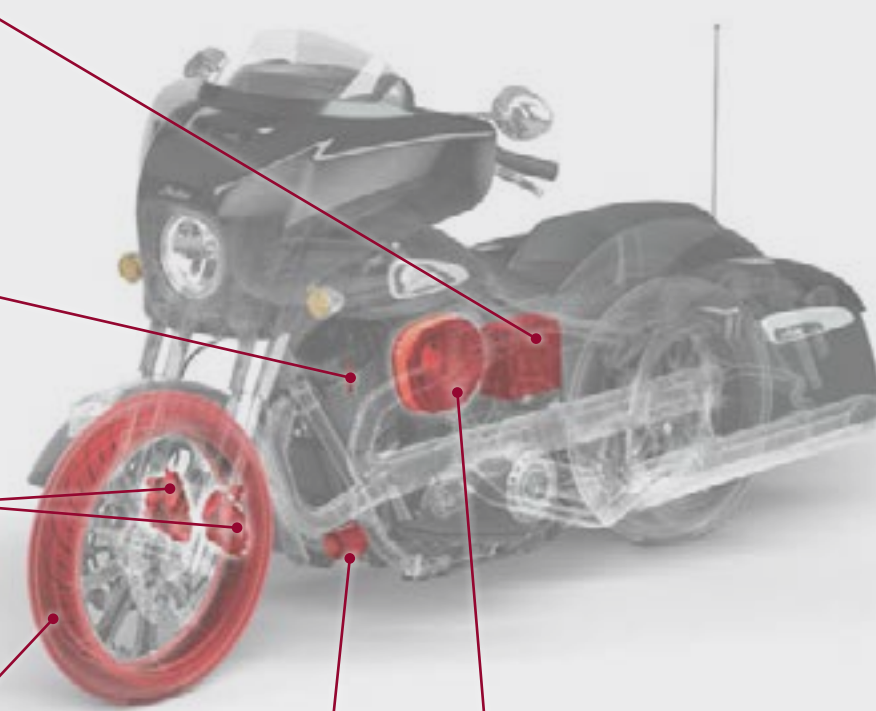

AIR FILTER

A clogged air filter can restrict air flow to the engine leading to reduced engine performance, engine life or catastrophic failure.