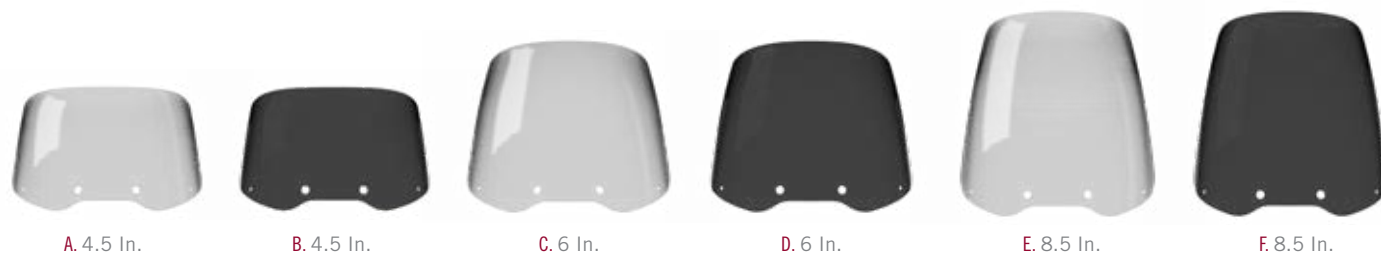

23.8 IN. QUICK RELEASE WINDSHIELD

CHIEF QUARTER FAIRING WIND DEFLECTORS

- A. 2889916-01 Flare 4.5 In. Low - Clear
- B. 2889916-02 Flare 4.5 In. Low - Tinted
- C. 2890108-01 6 In. Mid - Clear
- D. 2890108-02 6 In. Mid - Tinted
- E. 2889915-01 Flare 8.5 In. Tall - Clear
- F. 2889915-02 Flare 8.5 In. Tall - Tinted

Chief Quarter Fairing (2890119-XXX) required, sold separately. Fits model year 2023-202 with Chief Quarter Fairing (2890119-XXX) installed.

CHIEF QUARTER FAIRING

2890119-XXX

Visit the color-matched accessories section on page 148 for more information. Required on Chief models for windshield installation. Recommended with Chief Quarter Fairing Wind Deflectors, sold separately. Standard on 2023-2024 Sport Chief. Fits model year 2022-2024.