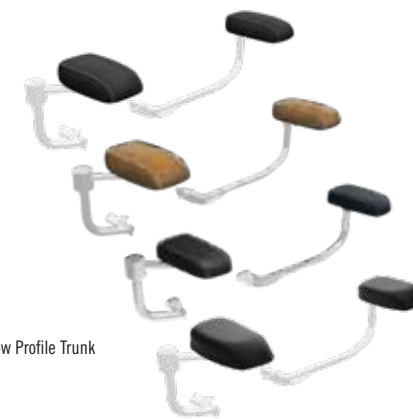

5 OPTIONAL TRUNK ACCESSORIES

TOP SELLER

TRUNK ARMREST SUPPORT KITS & GENUINE LEATHER PASSENGER ARMREST PADS

2880041-01 Black
2880041-05 Desert Tan
2884428-VBA Black Vinyl
2880041-VBA Syndicate Black Vinyl
2880032-156 Armrest Support Kit - Chrome
2880032-266 **NEW** Armrest Support Kit - Black

Requires Quick Release Touring Trunk (2884046-XXX) or Quick Release Low Profile Trunk (2889609-XXX) and Mount. Fits model year 2016-2024.