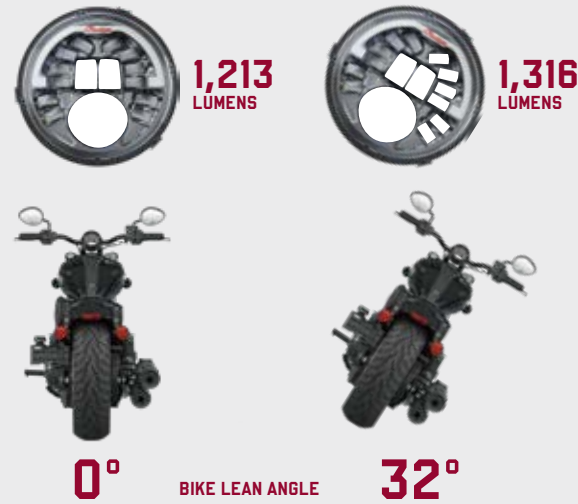

LOW BEAM

HIGH BEAM

TOP SELLER
PATHFINDER 5 3/4 IN. ADAPTIVE LED HEADLIGHT

2884995-156 Chrome
2884995-266 Black

Monitors bike's lean angle real-time to deliver optimized illumination. 15 individual beams activate as needed. Optimized lighting in both low-beam and high-beam. Fits model year 2022-2024.