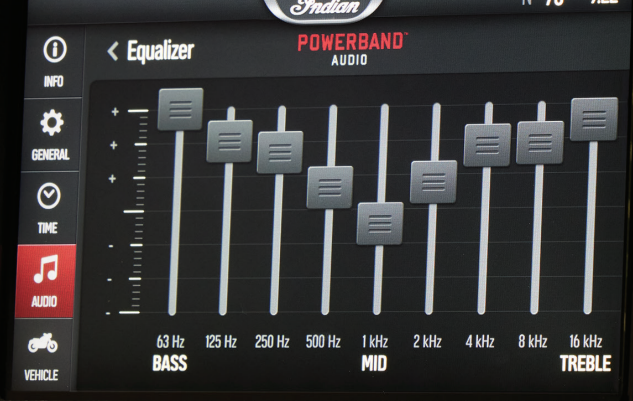

## 2020-2024 INDIAN SPRINGFIELD

UPGRADE LOCATION	2020-2024 INDIAN SPRINGFIELD		
	UPGRADED LEVEL POWERBAND	SPEAKER KITS WITH UNDERGLOW (WITHOUT UNDERGLOW)	ADDITIONAL PARTS REQUIRED
<b>Required:</b> Upper Fairing	Not available		
<b>Optional:</b> Saddlebags	200-watts	2890576 (2890596)	Saddlebag Speaker Lids - PLUS - Saddlebag Speaker Bezels - PLUS - Saddlebag Installation Kit
<b>Optional:</b> Lower Fairings	Not available		
<b>Optional:</b> Trunk	Not available		
<b>Optional:</b> Bass Boost Tune*	--	--	--

200-watts if upgraded at all locations

## 2020-2024 INDIAN CHIEFTAIN / INDIAN ROADMASTER

UPGRADE LOCATION	2020-2024 INDIAN CHIEFTAIN / INDIAN ROADMASTER		
	UPGRADED LEVEL (POWERBAND = 2X WATTS STANDARD EQUIPMENT)	SPEAKER KITS WITH UNDERGLOW (WITHOUT UNDERGLOW)	ADDITIONAL PARTS REQUIRED
<b>Required:</b> Upper Fairing	200-watts	2890574 (2890594)	None
<b>Optional:</b> Saddlebags	200-watts	2890576 (2890596)	Saddlebag Speaker Lids - PLUS - Saddlebag Speaker Bezels - PLUS - Saddlebag Installation Kit
<b>Optional:</b> Lower Fairings	Not available		
<b>Optional:</b> Trunk	200-watts	Standard Trunk 2883926 - OR - Accessory Trunk 2891111	Standard - OR - Accessory Trunk
<b>Optional:</b> Bass Boost Tune*	--	2891066	See Dealer for 2020-2023 Models

600-watts if upgraded at all locations