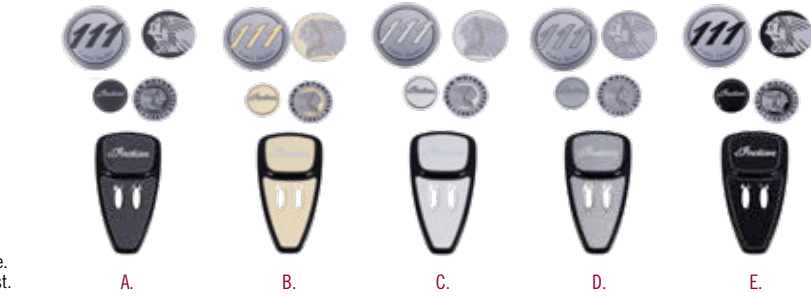

Requires Mustache Highway Bar (2884425-156, -266), sold separately. Fits model year 2014-2025.

GENUINE LEATHER PARTIAL MUSTACHE HIGHWAY BAR WRAPS

2880943-01 Black
2880943-05 Desert Tan

Requires Mustache Highway Bar (2880287-266), sold separately. Fits model year 2014-2025.