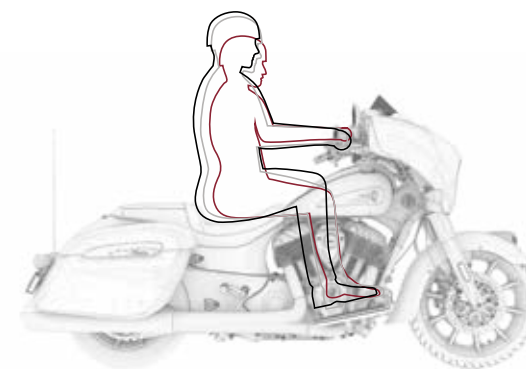

THUNDERSTROKE & POWERPLUS MODELS

SEATS: P. 46, 64, 90, 112 & 126
HANDLEBARS: P. 50, 68, 94, 114 & 128
FOOT CONTROLS*: P. 51