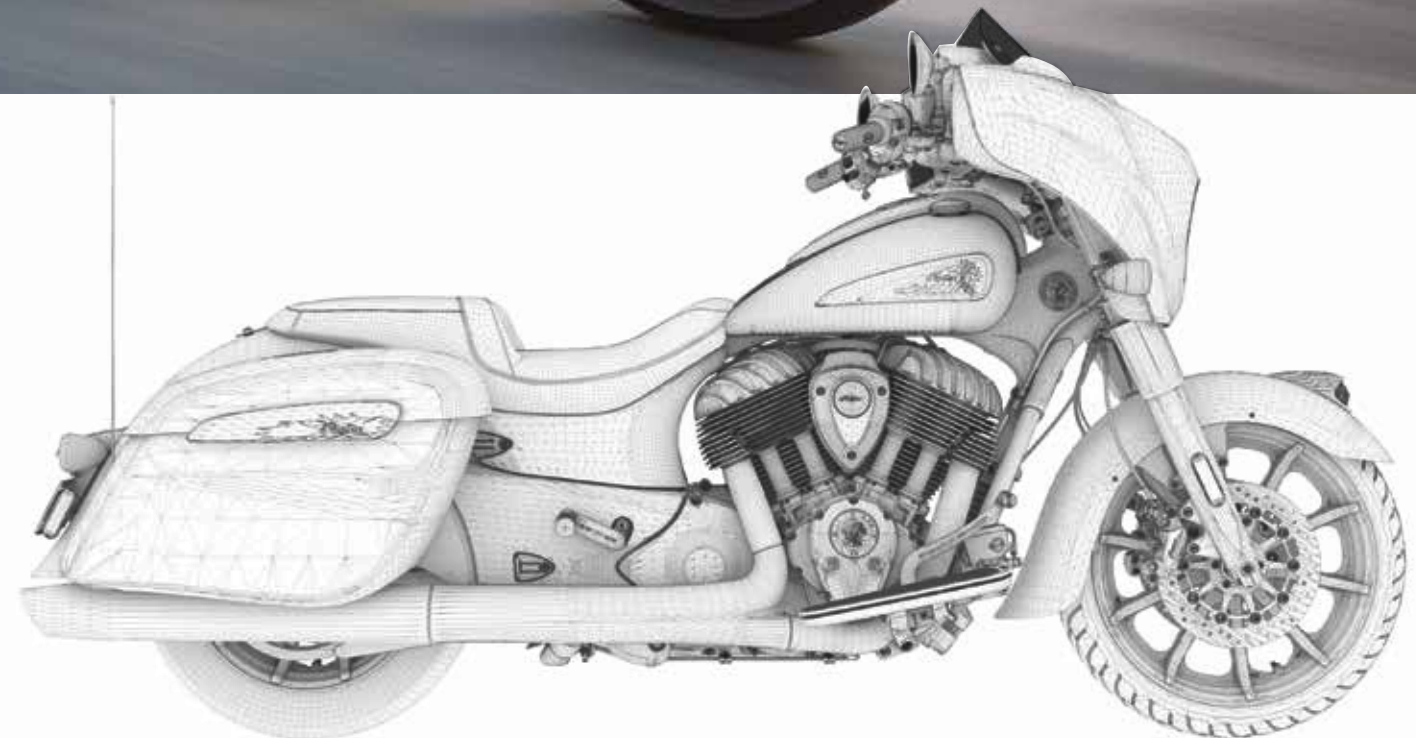

BUILD YOUR DREAM INDIAN MOTORCYCLE

VISIT [INDIANMOTORCYCLE.COM/BUILD](https://www.IndianMotorcycle.com/build)

Explore all the models and colors and preview hundreds of accessories right on the bike. When completed, you can save your build, then either order online or get a customized quote from your dealer.

START NOW!

2025

INTRO
2-11

SCOUT
12-37

INDIAN CHIEF
38-53

INDIAN
SPRINGFIELD
54-73

CHIEFTAIN &
ROADMASTER
74-99

INDIAN
CHALLENGER &
INDIAN PURSUIT
100-117

CHIEFTAIN
POWERPLUS &
ROADMASTER
POWERPLUS
118-131

POWERBAND
AUDIO
132-135

COLOR-
MATCHED
ACCESSORIES
136-141

eFTR
142-143

GARAGE
144-151

Always wear a helmet, protective eyewear and clothing and insist your passenger does the same. Ride within the limits of the law and your own abilities. Read and understand your owner's manual. Never ride under the influence of drugs or alcohol. Indian Motorcycle strongly recommends riders take a Motorcycle Safety Foundation^{SM} Rider Course. For a course near you, call 1-800-446-9227. Protect riders' rights by joining the American Motorcycle Association. For the name of your nearest Indian Motorcycle dealer, call 1-800-POLARIS or go to [polarisindustries.com](https://www.polarisindustries.com). Polaris Sales Inc. reserves the right without prior notice to discontinue any of the items herein or change specifications or designs without incurring any obligation to the customer. All items are subject to availability and prior sales by our dealers. Catalog design by SAGA Marketing. Printed in the USA.

Unless noted, trademarks are the property of Indian Motorcycle International, LLC. Apple CARPLAY^{SM}, Apple® and iPhone® are registered trademarks of Apple Inc. Bluetooth® is a registered trademark of Bluetooth Sig. Inc. CruzTools® is a registered trademark of CYCOACTIVE, INC. FOX® is a registered trademark of Fox Factory Inc. Motorcycle Safety Foundation^{SM} is a service trademark of Motorcycle Safety Foundation. NOCO®, NOCO Boost® and NOCO GENIUS® are registered trademarks of The Noco Company. ProTaper® is a registered trademark of TURN 14 DISTRIBUTION, INC. RIZOMA® is a registered trademark of RIZOMA S.R.L. Roland Sands Design® is a registered trademark of Roland Velcro® is a registered trademark of VELCRO IP HOLDINGS LLC. X-GRIP® and RAM® are registered trademarks of National Products, Inc. Fitment and availability are subject to change at any moment. Copyright © 2025 Indian Motorcycle International, LLC. All rights reserved.