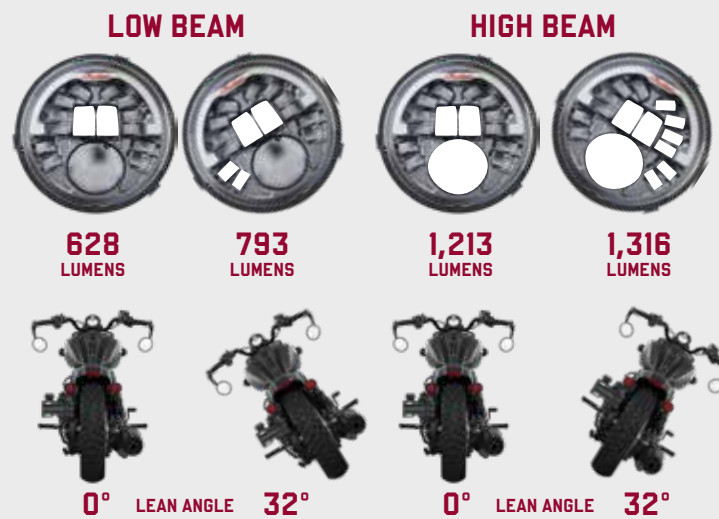

PATHFINDER ADAPTIVE LED HEADLIGHT

Monitors lean angle real-time to deliver optimized illumination

15 individual beams activate as needed

Optimized lighting in both low-beam & high-beam

PATHFINDER 5 3/4 IN. ADAPTIVE LED HEADLIGHT

2884995-156 Chrome
2884995-266 Black

With adaptive, lean-sensitive technology, you'll enjoy optimized illumination of the road ahead, whether the bike is upright and rolling straight or leaned over in a turn. Fits model year 2025.