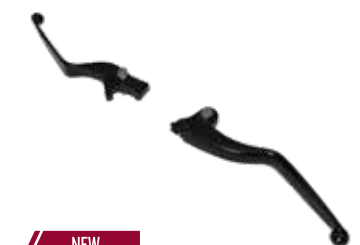

TOE RESTS

2881848-156 Chrome

Requires a highway bar, sold separately, see page 67. Fits model year 2016-2025.

BRAKE LEVER WITH FOOT PAD

2890543-156 Chrome
2890543-266 Black

Fits model year 2019-2025.

NEW
BLACK BRAKE AND CLUTCH LEVERS