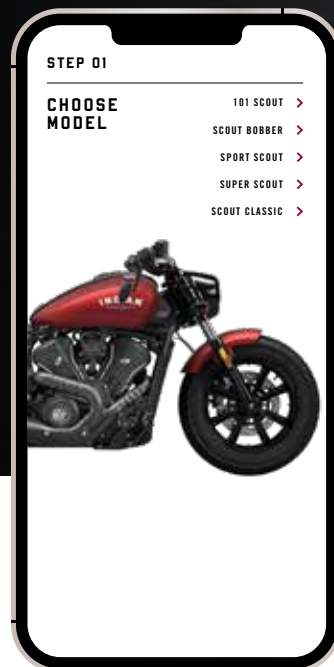

BUILD YOUR DREAM INDIAN MOTORCYCLE

VISIT [INDIANMOTORCYCLE.COM/BUILD](https://www.IndianMotorcycle.com/build)

Explore all the models and colors and preview hundreds of accessories right on the bike. When completed, you can save your build, then either order online or get a customized quote from your dealer.

START NOW!

2025

INTRO
2-11

SCOUT
12-37

INDIAN CHIEF
38-53

INDIAN
SPRINGFIELD
54-73

CHIEFTAIN &
ROADMASTER
74-99

INDIAN
CHALLENGER &
INDIAN PURSUIT
100-117

CHIEFTAIN
POWERPLUS &
ROADMASTER
POWERPLUS
118-131

POWERBAND
AUDIO
132-135

COLOR-
MATCHED
ACCESSORIES
136-141

eFTR
142-143

GARAGE
144-151

Always wear a helmet, protective eyewear and clothing and insist your passenger does the same. Ride within the limits of the law and your own abilities. Read and understand your owner's manual. Never ride under the influence of drugs or alcohol. Indian Motorcycle strongly recommends riders take a Motorcycle Safety Foundation^{SM} Rider Course. For a course near you, call 1-800-446-9227. Protect riders' rights by joining the American Motorcycle Association. For the name of your nearest Indian Motorcycle dealer, call 1-800-POLARIS or go to [polarisindustries.com](https://www.polarisindustries.com). Polaris Sales Inc. reserves the right without prior notice to discontinue any of the items herein or change specifications or designs without incurring any obligation to the customer. All items are subject to availability and prior sales by our dealers. Catalog design by SAGA Marketing. Printed in the USA.

Unless noted, trademarks are the property of Indian Motorcycle International, LLC. Apple CARPLAY^{SM}, Apple® and iPhone® are registered trademarks of Apple Inc. Bluetooth® is a registered trademark of Bluetooth Sig. Inc. CruzTools® is a registered trademark of CYCOACTIVE, INC. FOX® is a registered trademark of Fox Factory Inc. Motorcycle Safety Foundation^{SM} is a service trademark of Motorcycle Safety Foundation. NOCO®, NOCO Boost® and NOCO GENIUS® are registered trademarks of The Noco Company. ProTaper® is a registered trademark of TURN 14 DISTRIBUTION, INC. RIZOMA® is a registered trademark of RIZOMA S.R.L. Roland Sands Design® is a registered trademark of Roland Velcro® is a registered trademark of VELCRO IP HOLDINGS LLC. X-GRIP® and RAM® are registered trademarks of National Products, Inc. Fitment and availability are subject to change at any moment. Copyright © 2025 Indian Motorcycle International, LLC. All rights reserved.