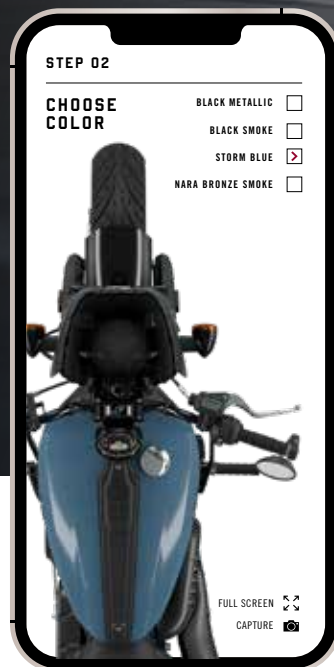

BUILD YOUR DREAM INDIAN MOTORCYCLE

VISIT [INDIANMOTORCYCLE.COM/BUILD](https://www.IndianMotorcycle.com/build)

Explore all the models and colors and preview hundreds of accessories right on the bike. When completed, you can save your build, then either order online or get a customized quote from your dealer.

START NOW!

2025

INTRO
2-11

SCOUT
12-37

INDIAN CHIEF
38-53

INDIAN
SPRINGFIELD
54-73

CHIEFTAIN &
ROADMASTER
74-99

INDIAN
CHALLENGER &
INDIAN PURSUIT
100-117

CHIEFTAIN
POWERPLUS &
ROADMASTER
POWERPLUS
118-131

POWERBAND
AUDIO
132-135

COLOR-
MATCHED
ACCESSORIES
136-141

eFTR
142-143

GARAGE
144-151

Always wear a helmet, protective eyewear and clothing and insist your passenger does the same. Ride within the limits of the law and your own abilities. Read and understand your owner's manual. Never ride under the influence of drugs or alcohol. Indian Motorcycle strongly recommends riders take a Motorcycle Safety Foundation^{SM} Rider Course. For a course near you, call 1-800-446-9227. Protect riders' rights by joining the American Motorcycle Association. For the name of your nearest Indian Motorcycle dealer, call 1-800-POLARIS or go to [polarisindustries.com](https://www.polarisindustries.com). Polaris Sales Inc. reserves the right without prior notice to discontinue any of the items herein or change specifications or designs without incurring any obligation to the customer. All items are subject to availability and prior sales by our dealers. Catalog design by SAGA Marketing. Printed in the USA.

Unless noted, trademarks are the property of Indian Motorcycle International, LLC. Apple CARPLAY^{SM}, Apple® and iPhone® are registered trademarks of Apple Inc. Bluetooth® is a registered trademark of Bluetooth Sig. Inc. CruzTools® is a registered trademark of CYCOACTIVE, INC. FOX® is a registered trademark of Fox Factory Inc. Motorcycle Safety Foundation^{SM} is a service trademark of Motorcycle Safety Foundation. NOCO®, NOCO Boost® and NOCO GENIUS® are registered trademarks of The Noco Company. ProTaper® is a registered trademark of TURN 14 DISTRIBUTION, INC. RIZOMA® is a registered trademark of RIZOMA S.R.L. Roland Sands Design® is a registered trademark of Roland Velcro® is a registered trademark of VELCRO IP HOLDINGS LLC. X-GRIP® and RAM® are registered trademarks of National Products, Inc. Fitment and availability are subject to change at any moment. Copyright © 2025 Indian Motorcycle International, LLC. All rights reserved.