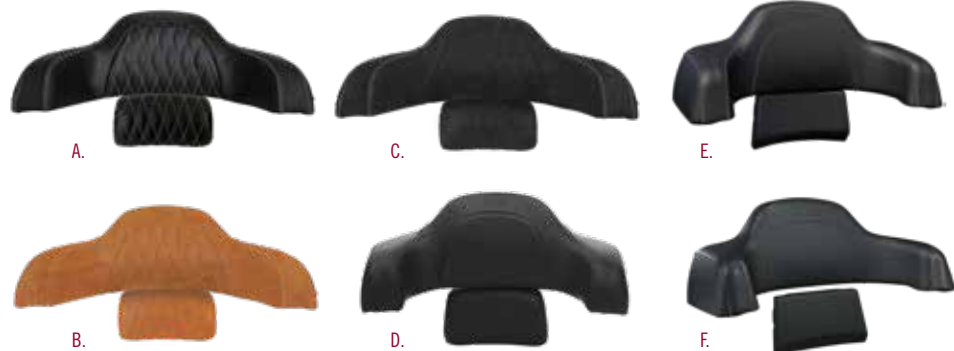

BUILD YOUR ACCESSORY TOURING TRUNK

MAINTAIN STREAMLINE STYLE, ADD PASSENGER COMFORT, AND EXTRA STORAGE

HINGED LOCKABLE LID & GAS STRUT FOR EASE OF OPENING

EASILY ATTACH AND REMOVE WITH QUICK RELEASE TRUNK MOUNTING

INTRO
2-11

SCOUT
12-37

INDIAN CHIEF
38-53

INDIAN SPRINGFIELD
54-73

CHIEFTAIN & ROADMASTER
74-99

INDIAN CHALLENGER & INDIAN PURSUIT
100-117

CHIEFTAIN POWERPLUS & ROADMASTER POWERPLUS
118-131

POWERBAND AUDIO
132-135

COLOR-MATCHED ACCESSORIES
136-141

eFTR
142-143

GARAGE
144-151

1 REQUIRED

TOP SELLER QUICK RELEASE

QUICK RELEASE TOURING TRUNK BASE

- 2890503-156 Chrome
- 2890503-266 Black

Features Quick Release technology so riders can quickly remove their trunk without tools. Required for Quick Release Trunk. Mounts directly onto trunk to allow for trunk installation on bike. Made from steel with a chrome or black finish. Fits model year 2016-2025.

2 REQUIRED

TRUNK INSTALLATION KIT

- 2884007 2019-2025 (shown)
- 2884008 2016-2018

Required for proper installation of an accessory Quick Release Trunk. Contains set of mounting spools and harnesses. Supplies electrical power to Quick Release Trunk. Fits model year 2016-2025.

3 REQUIRED

QUICK RELEASE TRUNK

2884046-XXX

Visit the color-matched accessories section on page 136 for more information. Fits model year 2016-2025.

OPTIONAL
ADD POWERBAND AUDIO

See page 132 for details.

4 REQUIRED

TOP SELLER

TRUNK BACKREST PAD

- A. 2880284-02 Black with Studs
- B. 2880284-06 Desert Tan with Studs
- C. 2881009-02 Black Leather, Non-Quilted
- D. 2881009-VBA Syndicate Black Vinyl
- E. 2884429-VBA Black Vinyl*
- F. 2889056-VBA Slim Black Vinyl**

These backrests are recommended with coordinating accessory seats on page 64 or 2016-2025 standard seats. Fits model year 2016-2025.