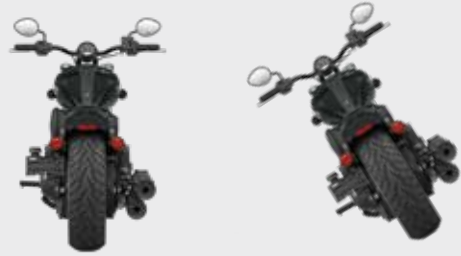

PATHFINDER 5 3/4 IN. ADAPTIVE LED HEADLIGHT

LOW BEAM

628 LUMENS

793 LUMENS

0°

BIKE LEAN ANGLE

32°

HIGH BEAM