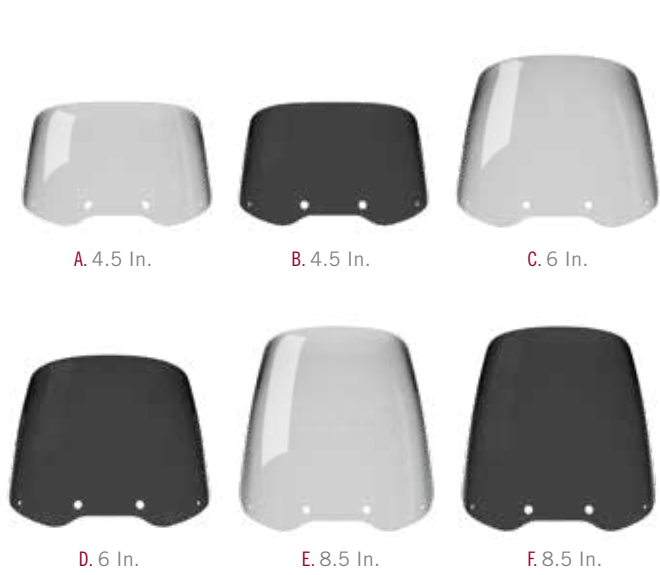

A. 4.5 In.   **B.** 4.5 In.   **C.** 6 In.
D. 6 In.   **E.** 8.5 In.   **F.** 8.5 In.

CHIEF QUARTER FAIRING WIND DEFLECTORS

- **A.** 2889916-01 Flare 4.5 In. Low - Clear
- **B.** 2889916-02 Flare 4.5 In. Low - Tinted
- **C.** 2890108-01 6 In. Mid - Clear
- **D.** 2890108-02 6 In. Mid - Tinted
- **E.** 2889915-01 Flare 8.5 In. Tall - Clear
- **F.** 2889915-02 Flare 8.5 In. Tall - Tinted

Chief Quarter Fairing (2890119-XXX) required, sold separately. Fits model year 2023-2025 with Chief Quarter Fairing (2890119-XXX) installed.

CHIEF QUARTER FAIRING

2890119-XXX

Visit the color-matched accessories section on page 136 for more information. Recommended with Chief Quarter Fairing Wind Deflectors, sold separately. Standard on 2023-2025 Sport Chief. Fits model year 2022-2025. Not compatible with Chief Bobber.

ACCESSORY INSTALLATION KIT

2890095-266 Gloss Black

Required to install Chief Quarter Fairing (2890119-XXX), sold separately. Fits model year 2022-2025.

FRONT HIGHWAY BARS

2884718-156 Chrome
2884718-266 Gloss Black

Fits model year 2022-2025.

HIGHWAY BAR LOWER CLOSEOUTS

2884901-VBA Black

Fits model year 2022-2025.

HIGH MOUNTED TEE BAR

2891100-266 Black

Fits model year 2022-2025.

QUICK RELEASE

QUICK RELEASE WINDSHIELDS & DEFLECTORS

- **G.** 2884940-266 17.8 In. Tinted Low - Gloss Black
- **H.** 2884940-410 17.8 In. Tinted Low - Polished
- **I.** 2884941-266 23.8 In. Tinted Mid - Gloss Black
- **J.** 2884941-410 23.8 In. Tinted Mid - Polished
- **K.** 2884693-266 26.8 In. Tall - Gloss Black
- **L.** 2884693-410 26.8 In. Tall - Polished

A Quick Release Windshield Mounting Kit (2884864-266), sold separately, is required if your bike is not equipped with a nacelle. Bikes with a nacelle require Quick Release Windshield Mounting Spools (2884902-266), sold separately. 2884940-266/-410 are not available in Canada. Fits model year 2022-2025.

QUICK RELEASE

QUICK RELEASE WINDSHIELD MOUNTING SPOOLS

2884902-266 Gloss Black

Required on Chief Bobber models to install windshield. Fits model year 2022-2025.

QUICK RELEASE

QUICK RELEASE WINDSHIELD MOUNTING KIT

2889858-266 Gloss Black

Required on Chief (non-Bobber) models for windshield installation. Quick Release Windshield Mounting Spools included. Fits model year 2022-2025.

QUICK RELEASE

Integrated Quick Release technology lets you add or remove accessories in seconds. No tools required.

THE MOST ELITE LISTENING EXPERIENCE YOU CAN GET FOR YOUR INDIAN CHIEF

EXPERTLY DESIGNED AND TESTED TO CUT THROUGH ROAD, WIND AND THROTTLE NOISE.

BOASTING FIVE SPEAKERS, THIS SYSTEM INCLUDES TWO 1.5 IN. TWEETERS, TWO 2.5 IN. MID-RANGE SPEAKERS, AND A 4.5 IN. SUBWOOFER.

THIS DESIGN ENSURES YOU'LL ENJOY EXCELLENT SOUND QUALITY AND VOLUME AT HIGHWAY SPEED.

NO MATTER THE MODEL YOU INSTALL ON, YOU'LL HAVE A SLEEK, CUSTOM LOOK AND ICONIC INDIAN MOTORCYCLE BRANDING.

IF YOUR MODEL IS EQUIPPED WITH A 4" DISPLAY POWERED BY RIDE COMMAND, YOU'LL ALSO BE ABLE TO CONTROL YOUR AUDIO WITH YOUR LEFT-HAND HANDLEBAR CONTROLS.