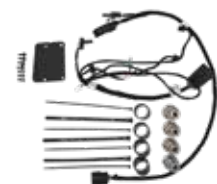

Features Quick Release technology so riders can quickly remove their trunk without tools. Required for Quick Release Trunk. Mounts directly onto trunk to allow for trunk installation on bike. Made from steel with a chrome or black finish. Fits model year 2016-2025.