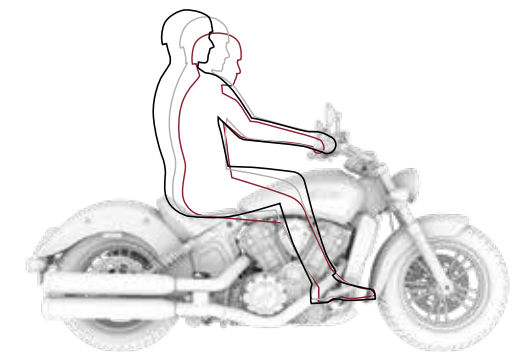

SCOUT MODELS

SEATS**: P. 29
HANDLEBARS: P. 32
FOOT CONTROLS**: P. 32

Illustrations show standard models. *Chief models only.

**Does not fit 2024 or older Scout Bobber models.

2025

INTRO
2-11

SCOUT
12-37

INDIAN CHIEF
38-53

INDIAN SPRINGFIELD
54-73

CHIEFTAIN & ROADMASTER
74-99

INDIAN CHALLENGER & INDIAN PURSUIT
100-117

CHIEFTAIN POWERPLUS & ROADMASTER POWERPLUS
118-131

POWERBAND AUDIO
132-135

COLOR-MATCHED ACCESSORIES
136-141

eFTR
142-143

GARAGE
144-151