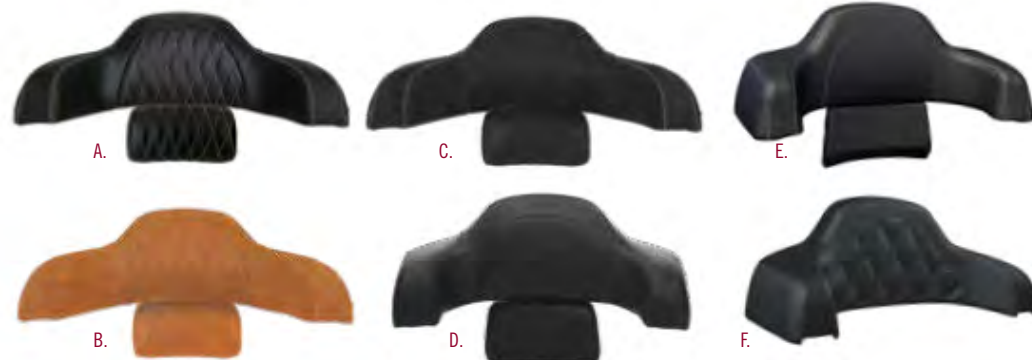

PREMIUM TRUNK LINER
2889606

Required to install Trunk Mounted Antenna (2889596), sold separately. Fits model year 2015-2024.

NEW
TRUNK TRIM KIT
2885159-266 Black

Fits Quick Release Touring Trunk (2884046-XXX), required, sold separately.