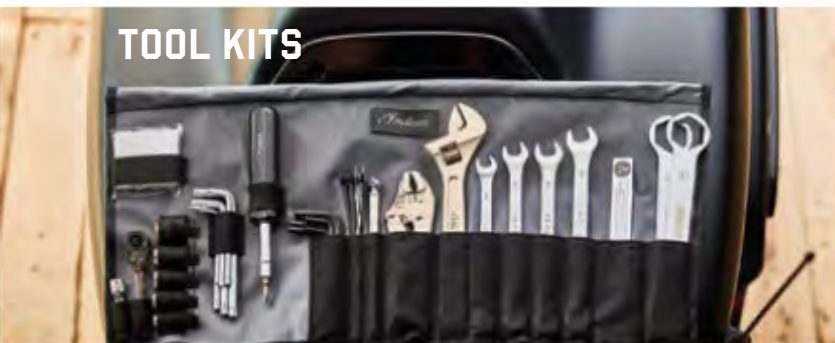

TOOL KITS

PREMIUM TOOL KIT BY CRUZTOOLS® 2890075

1. **Kit Contains Tool Roll with:**
2. » Sockets: 8mm, 10mm, 12mm & 13mm
   - » Hex Keys: 3mm, 4mm, 5mm, 6mm & 8mm
   - » Torx Keys: T20, T25, T27, T30, T40 & T45
   - » Combination Wrenches: 10mm, 12mm, 13mm & 14mm
   - » Mini 1/4" Drive Ratchet
   - » 1/4" Drive 2" Extension
   - » 6-in-1 Screwdriver
   - » 8" Adjustable Wrench
   - » Locking Pliers
   - » 14x16mm Axle Adapter
   - » 14x22x27mm Axle Wrench
   - » Travel Duct Tape & 6" Cable Ties
   - » Mechanics Wire
   - » 50psi Tire Pressure Gauge

ESSENTIALS TOOL KIT BY CRUZTOOLS® 2890076

1. **Kit Contains Tool Pouch with:**
2. » Hex Keys: 3mm, 4mm, 5mm & 6mm
   - » Bits: T20x25 & T27x30
   - » Open End Wrenches: 10x12mm, 13x15mm & 14x17mm
   - » 8mm Nut Driver Bit
   - » 4-in-1 Screwdriver
   - » Slip-Joint Pliers
   - » 50psi Tire Pressure Gauge

Please contact the manufacturer (CruzTOOLS®) for all warranty claims and questions at 206-812-8696.

MISC

TOP SELLER

GARAGE DOOR OPENER

2882132

Fits 2017-2024 Chieftain, Roadmaster, Indian Challenger & Indian Pursuit models.

FLUID FUNNEL

2830552

Easily add oil with high accuracy.

FLUID SYRINGE

2830553

Easily add and remove fluid from your vehicle.

NEW FOX® SPANNER PRELOAD

2890086

Easily adjust the preload on FOX® shocks.

FLUID TRAY

2830551

Holds up to 8 quarts of fluid.

MAGNETIC PARTS TRAY

2830433

3-POSITION GARAGE CREEPER

2830456