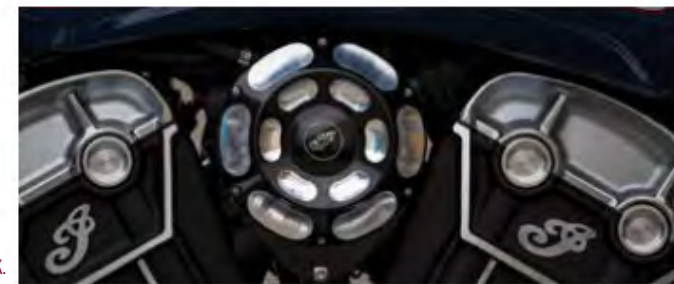

BILLET STYLE COLLECTION

This collection features authentic accessories that are made from forged billet aluminum. Choose between contrast cut or chrome to give your bike a high-quality custom look.