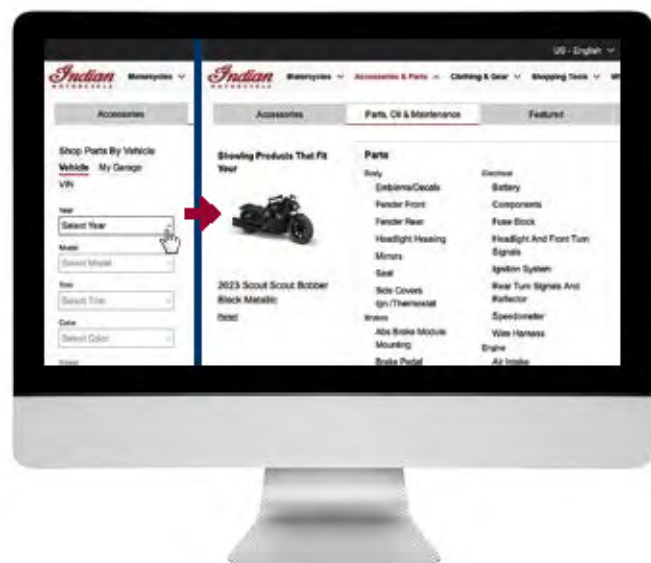

STEP 2

Enter vehicle year/model