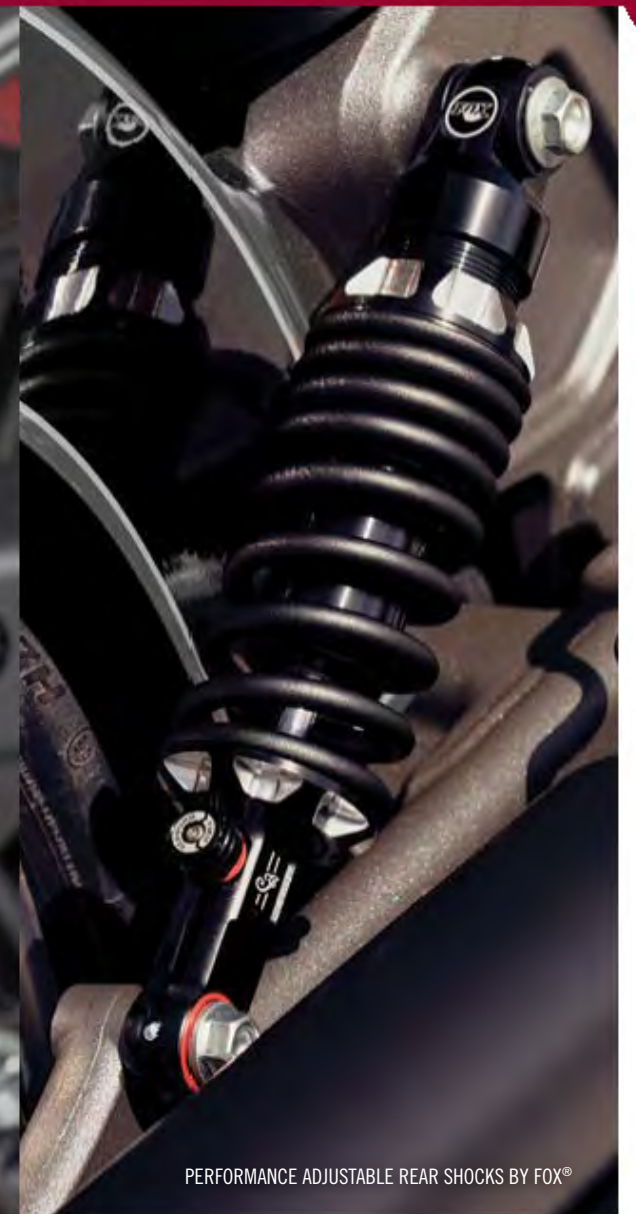

LOW BEAM

628
LUMENS

793
LUMENS

0° BIKE LEAN ANGLE

HIGH BEAM

1,213
LUMENS

1,316
LUMENS

0° BIKE LEAN ANGLE

32°

ADJUSTABLE PIGGYBACK REAR SHOCKS

2889273 Black

Easy-to-use knobs let a rider adjust compression and rebound damping to suit rider's preferences. Piggyback reservoir shocks provide a smoother, more comfortable ride. Provides 3" of travel, one-third more than standard Scout Bobber shocks. Scout Bobber gains 1" of ride height. Fits model year 2015-2024. Not compatible with saddlebags.

PERFORMANCE ADJUSTABLE REAR SHOCKS BY FOX®

2881790-463 Black

Tuned specifically for the Indian Scout to optimize the bike's high-performance ride and handling, these shocks have a gas-charged mono-tube with internal floating piston (IFP). They give a rider wide-range rebound adjustability and the coil spring offers preload adjustability. They have advanced high-flow, deflective disk, velocity-sensitive damping, and are fully rebuildable and revalveable.

Kit includes 2 shocks, spanner wrench and instructions. Preload adjustable, installs in place of standard shocks. Scout Bobber gains 1" ride height. Fits model year 2015-2024.

LACED WHEELS

2880896-156 Front - Chrome
2880899-156 Rear - Chrome

Recommended with Front Tire, 130/90-16 (5415575) and Rear Tire, 150/80-16 (5414555), each sold separately. Fits model year 2015-2024.