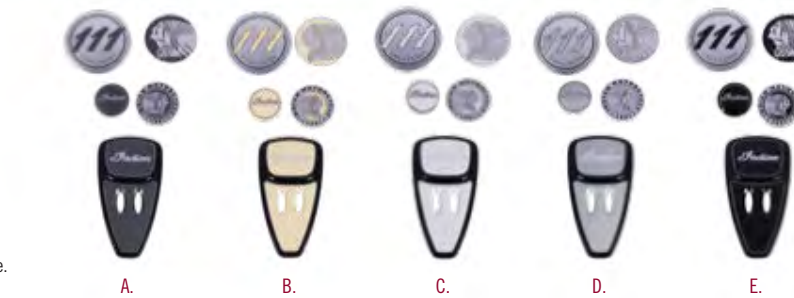

TOURING ENGINE COVER KIT

A. 2883321-09 Steel Gray
B. 2883321-10 Ivory Cream
C. 2883321-11 Gloss Pearl White
D. 2883321-12 Star Silver
E. 2883321-13 Thunder Black Pearl

Clock-wise beginning top-left, this kit includes an Air Box Cover, Console Insert, Primary Cover, Horn Cover and Cam Cover. These components install in place of the standard covers and give the bike colorful and coordinated custom style. Fits model year 2014-2024.