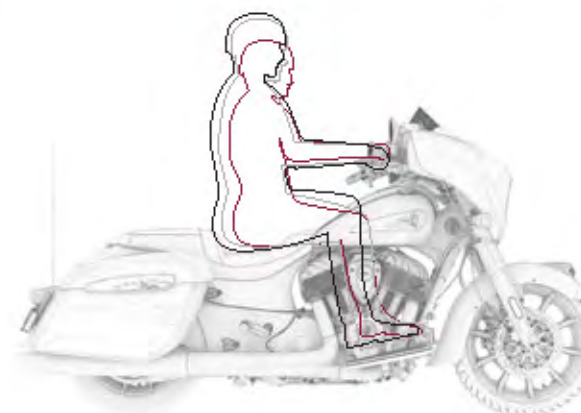

THUNDERSTROKE & POWERPLUS MODELS

SEATS: Pg. 70, 90, 116 & 138
HANDLEBARS: Pg. 74, 94, 120 & 140
FOOT CONTROLS*: Pg. 75