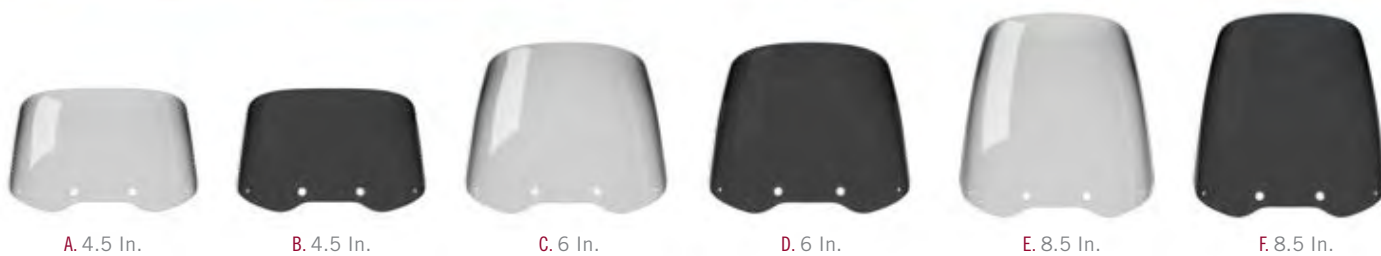

23.8 IN. QUICK RELEASE WINDSHIELD

CHIEF QUARTER FAIRING WIND DEFLECTORS

- A. 2889916-01 Flare 4.5 In. Low - Clear
- B. 2889916-02 Flare 4.5 In. Low - Tinted
- C. 2890108-01 6 In. Mid - Clear
- D. 2890108-02 6 In. Mid - Tinted
- E. 2889915-01 Flare 8.5 In. Tall - Clear
- F. 2889915-02 Flare 8.5 In. Tall - Tinted

Chief Quarter Fairing (2890119-XXX) required, sold separately. Fits model year 2023-202 with Chief Quarter Fairing (2890119-XXX) installed.

CHIEF QUARTER FAIRING

2890119-XXX

Visit the color-matched accessories section on page 148 for more information. Required on Chief models for windshield installation. Recommended with Chief Quarter Fairing Wind Deflectors, sold separately. Standard on 2023-2024 Sport Chief. Fits model year 2022-2024.