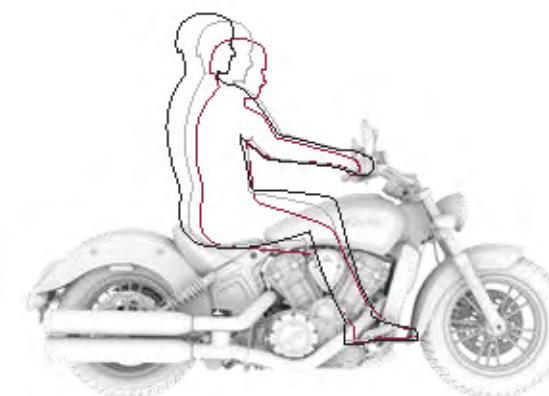

SCOUT MODELS

SEATS**: Pg. 48
HANDLEBARS: Pg. 52
FOOT CONTROLS**: Pg. 53