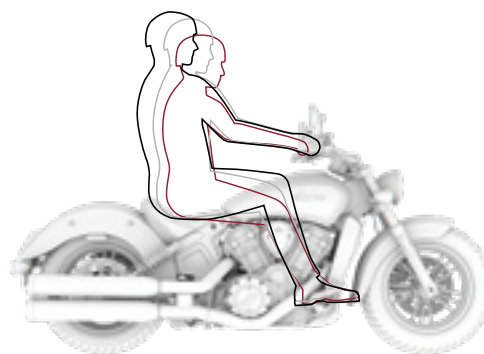

**SCOUT
MODELS**

SEATS**: P. 27
HANDLEBARS: P. 30
FOOT CONTROLS**: P. 30

Illustrations show standard models. *Chief models only.

**Does not fit 2024 or older Scout Bobber models.