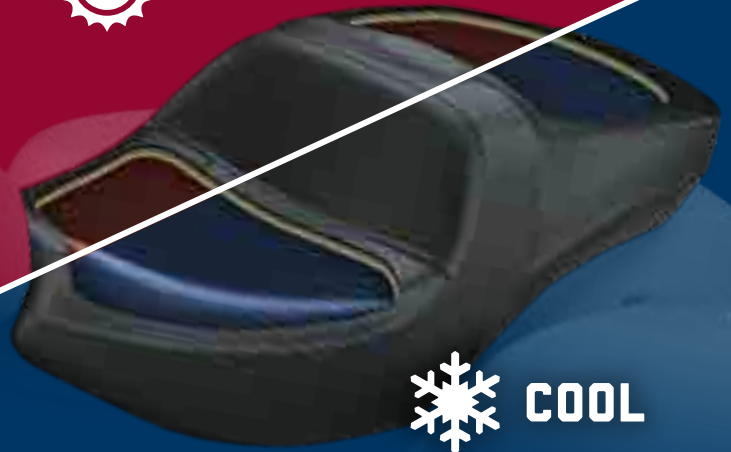

CLIMACOMMAND SEATS

HEAT

COOL

BE IN COMMAND OF YOUR COMFORT

These well-cushioned seats provide adjustable heating and cooling controlled through the seat and/or the RIDE COMMAND display. Thermoelectric technology and flexible Graphene material disperse heat or cool to the areas of the seat that need it most.