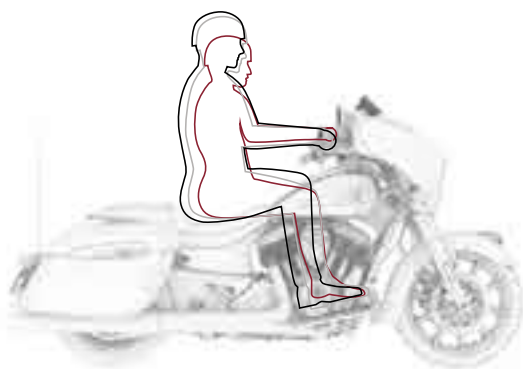

**THUNDERSTROKE &
POWERPLUS MODELS**

SEATS: P. 46, 66, 88, 106 & 120
HANDLEBARS: P. 50, 70, 92, 108 & 122
FOOT CONTROLS*: P. 53