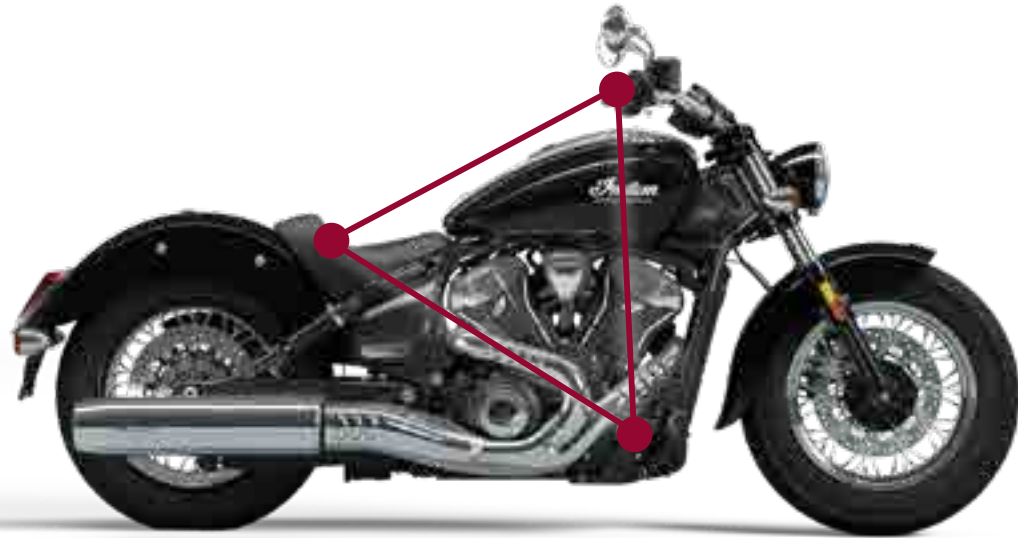

RIDE COMFORTABLE | RIDE CONFIDENT

THE FIT SHOP

Motorcycle ergonomics are focused around the triangle formed between the location of the handlebars, foot controls and seat that determine how a rider sits. Make sure you have the right accessories to maximize placement for your height, riding style and desired comfort level.