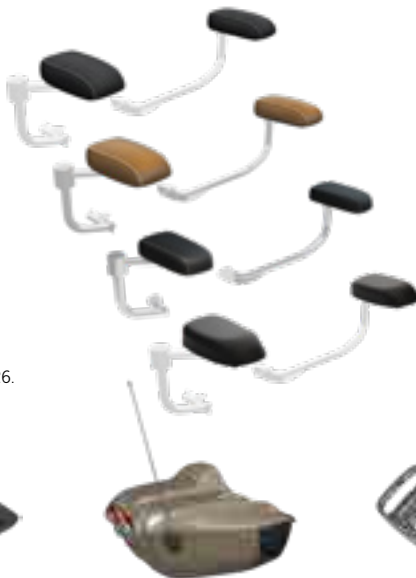

TRUNK ARMREST SUPPORT KITS & GENUINE LEATHER PASSENGER ARMREST PADS

2880041-01 Black Leather
2880041-05 Desert Tan Leather
2884428-VBA Black Vinyl, White Stitching
2880041-VBA Syndicate Black Vinyl
2880032-156 Armrest Support Kit - Chrome
2880032-266 Armrest Support Kit - Black

Requires Quick Release Touring Trunk (2884046-XXX) and Mount. Not compatible with Quick Release Low Profile Trunk. Fits model year 2020-2026.