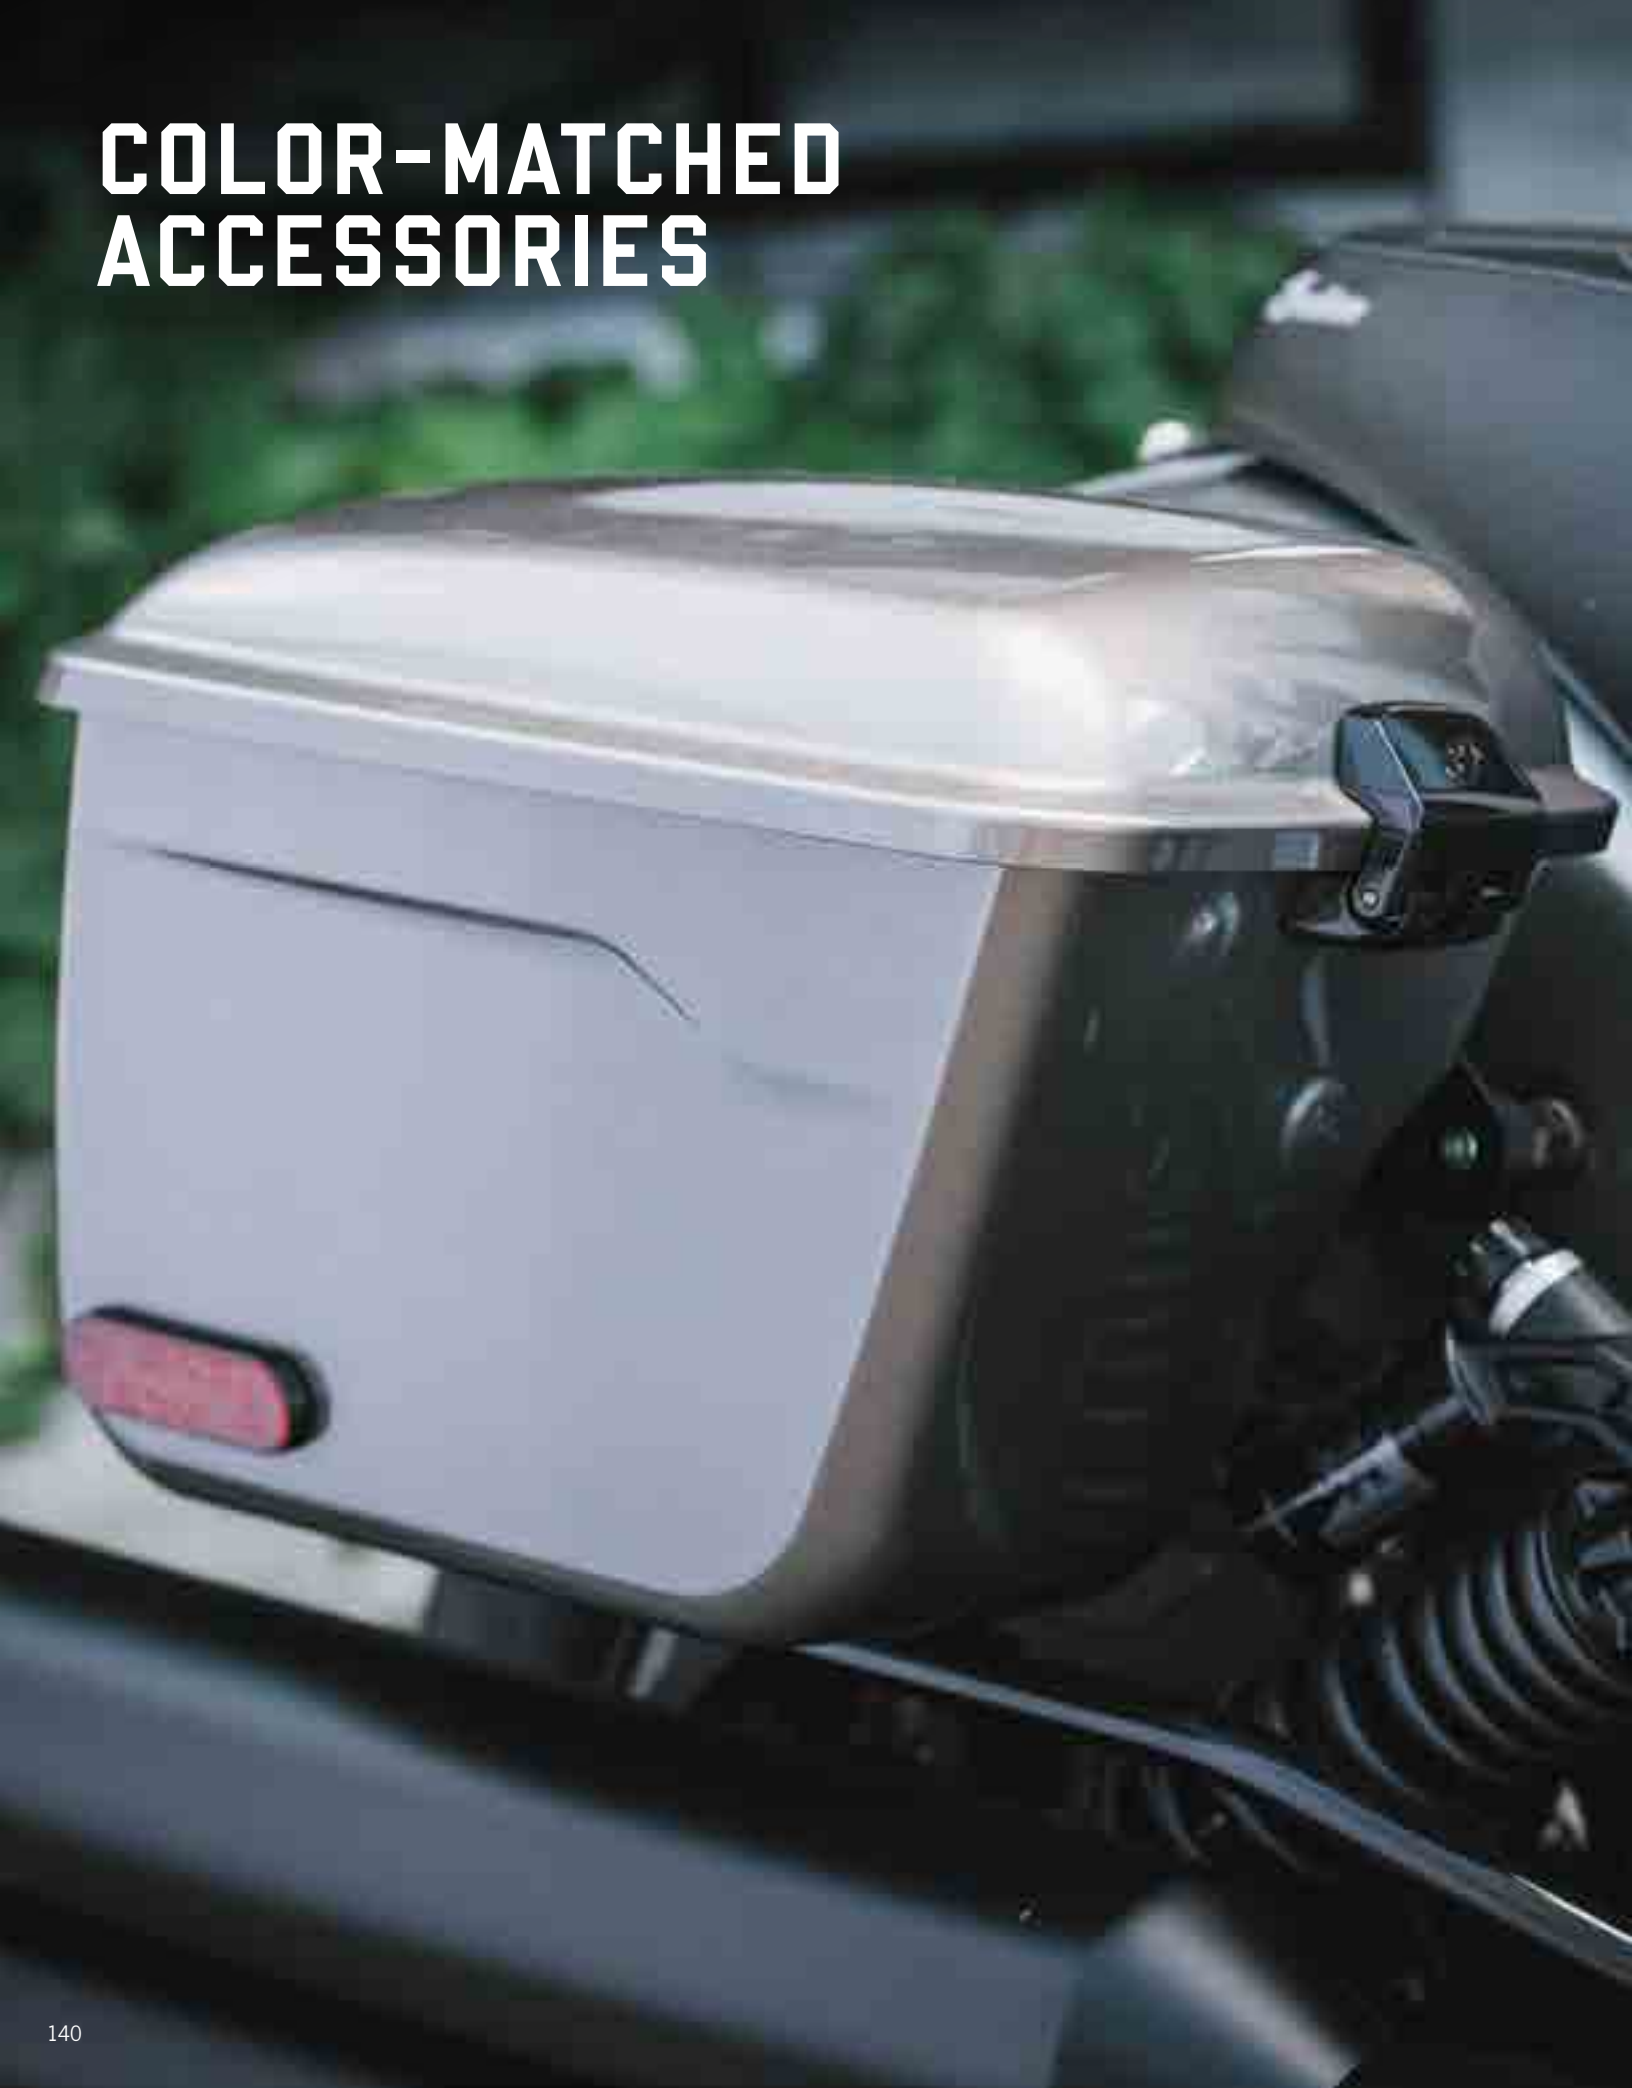

Fits 2014-2026 Chieftain, Challenger, Indian Springfield, Roadmaster & Indian Pursuit models.

Integrated Quick Release technology lets you add or remove accessories in seconds. No tools required.

COLOR-MATCHED ACCESSORIES