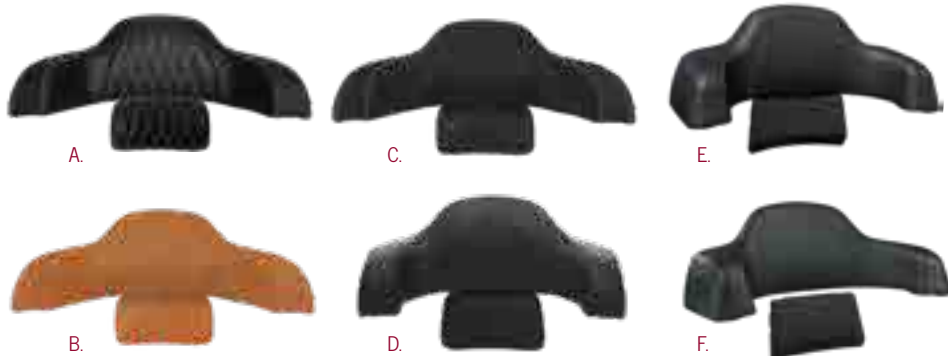

TRUNK BACKREST PAD

- A. 2880284-02 Black with Studs
- B. 2880284-06 Desert Tan with Studs
- C. 2881009-02 Black Leather, Non-Quilted
- D. 2881009-VBA Syndicate Black Vinyl
- E. 2884429-VBA Black Vinyl*
- F. 2889056-VBA Slim Black Vinyl**

These backrests are recommended with coordinating accessory seats on page 66 or 2016-2026 standard seats. Fits model year 2016-2026.

*Compatible with ClimaCommand Classic Seat.

**Compatible with Extended Reach Seat