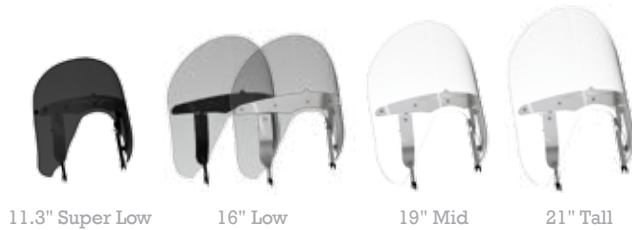

WIND PROTECTION

Cheat the wind in comfort with the right height & style windshield & accessories.

2018

INTRO
2-7

SCOUT®,
SCOUT SIXTY &
SCOUT BOBBER
8-25

INDIAN CHIEF®,
CHIEF CLASSIC &
CHIEF DARK HORSE®
26-45

CHIEF VINTAGE,
INDIAN SPRINGFIELD® &
INDIAN SPRINGFIELD®
DARK HORSE®
46-71

CHIEFTAIN®,
CHIEFTAIN
DARK HORSE®,
CHIEFTAIN LIMITED &
CHIEFTAIN CLASSIC
72-97

ROADMASTER® &
ROADMASTER
CLASSIC
98-119

COLOR-MATCHED
ACCESSORIES
120-121

GARAGE
122-125

QUICK RELEASE

**Chief® Vintage
Quick Release Windshield**

2880724	11.3" Super Low – 70% Tint/Black	$549.99
2880725	16" Low – Tinted/Black	$549.99
2879574-02	16" Low – Tinted/Chrome	$599.99
2879575	19" Mid – Clear/Chrome	$549.99
2879576	21" Tall – Clear/Chrome	$599.99

Fits model year 2014-2018 Chief® Vintage.

Flare Windshield

2882220	14" Tinted/Chrome	$599.99

Fits model year 2014-2018 Chief® Vintage.

QUICK RELEASE

**Indian Springfield®
Quick Release Windshield**

2883309-266	11.3" Super Low – Dark Tint/Black	$549.99
2880916	16" Low – Clear/Chrome	$599.99
2880915	21" Tall – Clear/Chrome	$599.99

Fits model year 2016-2018 Indian Springfield® & Indian Springfield® Dark Horse®.