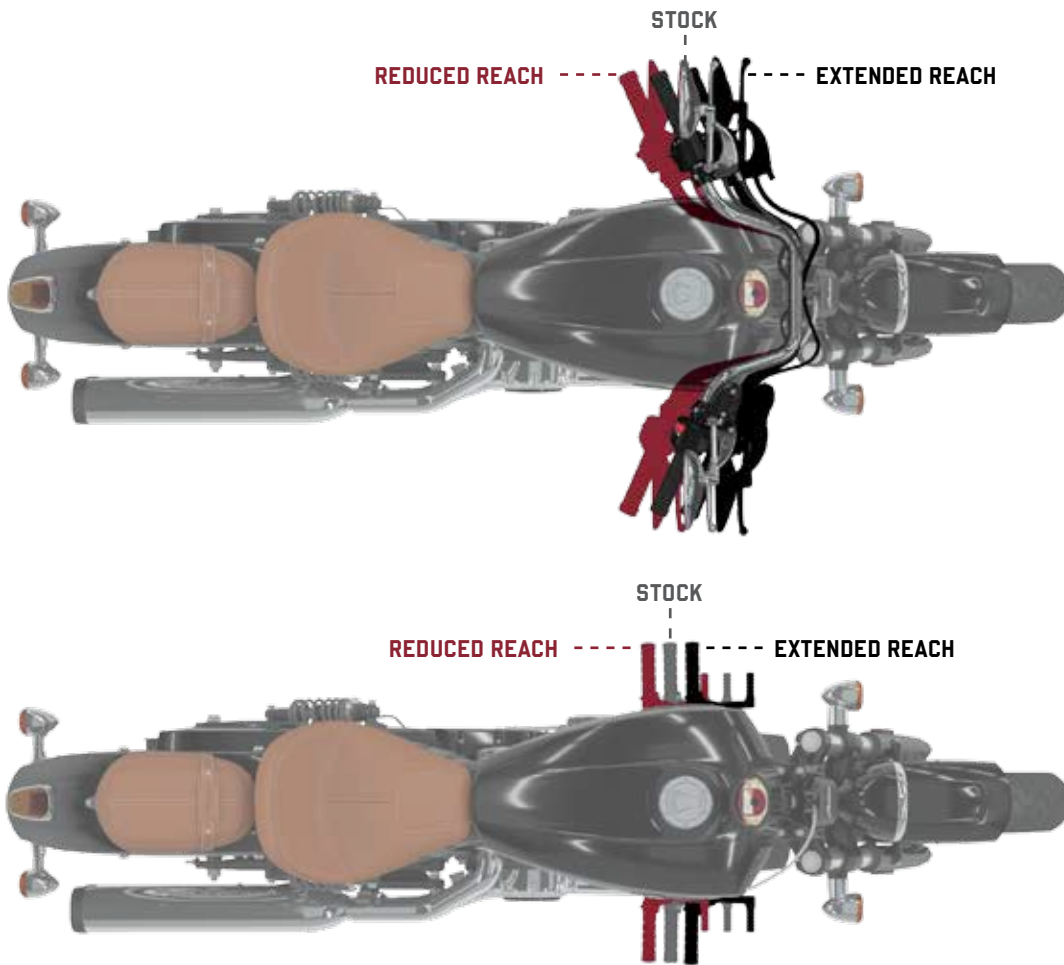

2018

INTRO
2-7

SCOUT™,
SCOUT™ SIXTY &
SCOUT™ BOBBER
8-25

INDIAN CHIEF™,
CHIEF™ CLASSIC &
CHIEF™ DARK HORSE
26-45

CHIEF™ VINTAGE,
INDIAN SPRINGFIELD™ &
INDIAN SPRINGFIELD™
DARK HORSE
46-71

CHIEFTAIN™,
CHIEFTAIN™
DARK HORSE™,
CHIEFTAIN™ LIMITED &
CHIEFTAIN™ CLASSIC
72-97

ROADMASTER™ &
ROADMASTER™
CLASSIC
98-119

COLOR-MATCHED
ACCESSORIES
120-121

GARAGE
122-125

COMFORT &
CONFIDENCE
FOR ALL

FULL ACCESSORY DETAILS AVAILABLE AT WWW.INDIANMOTORCYCLE.COM