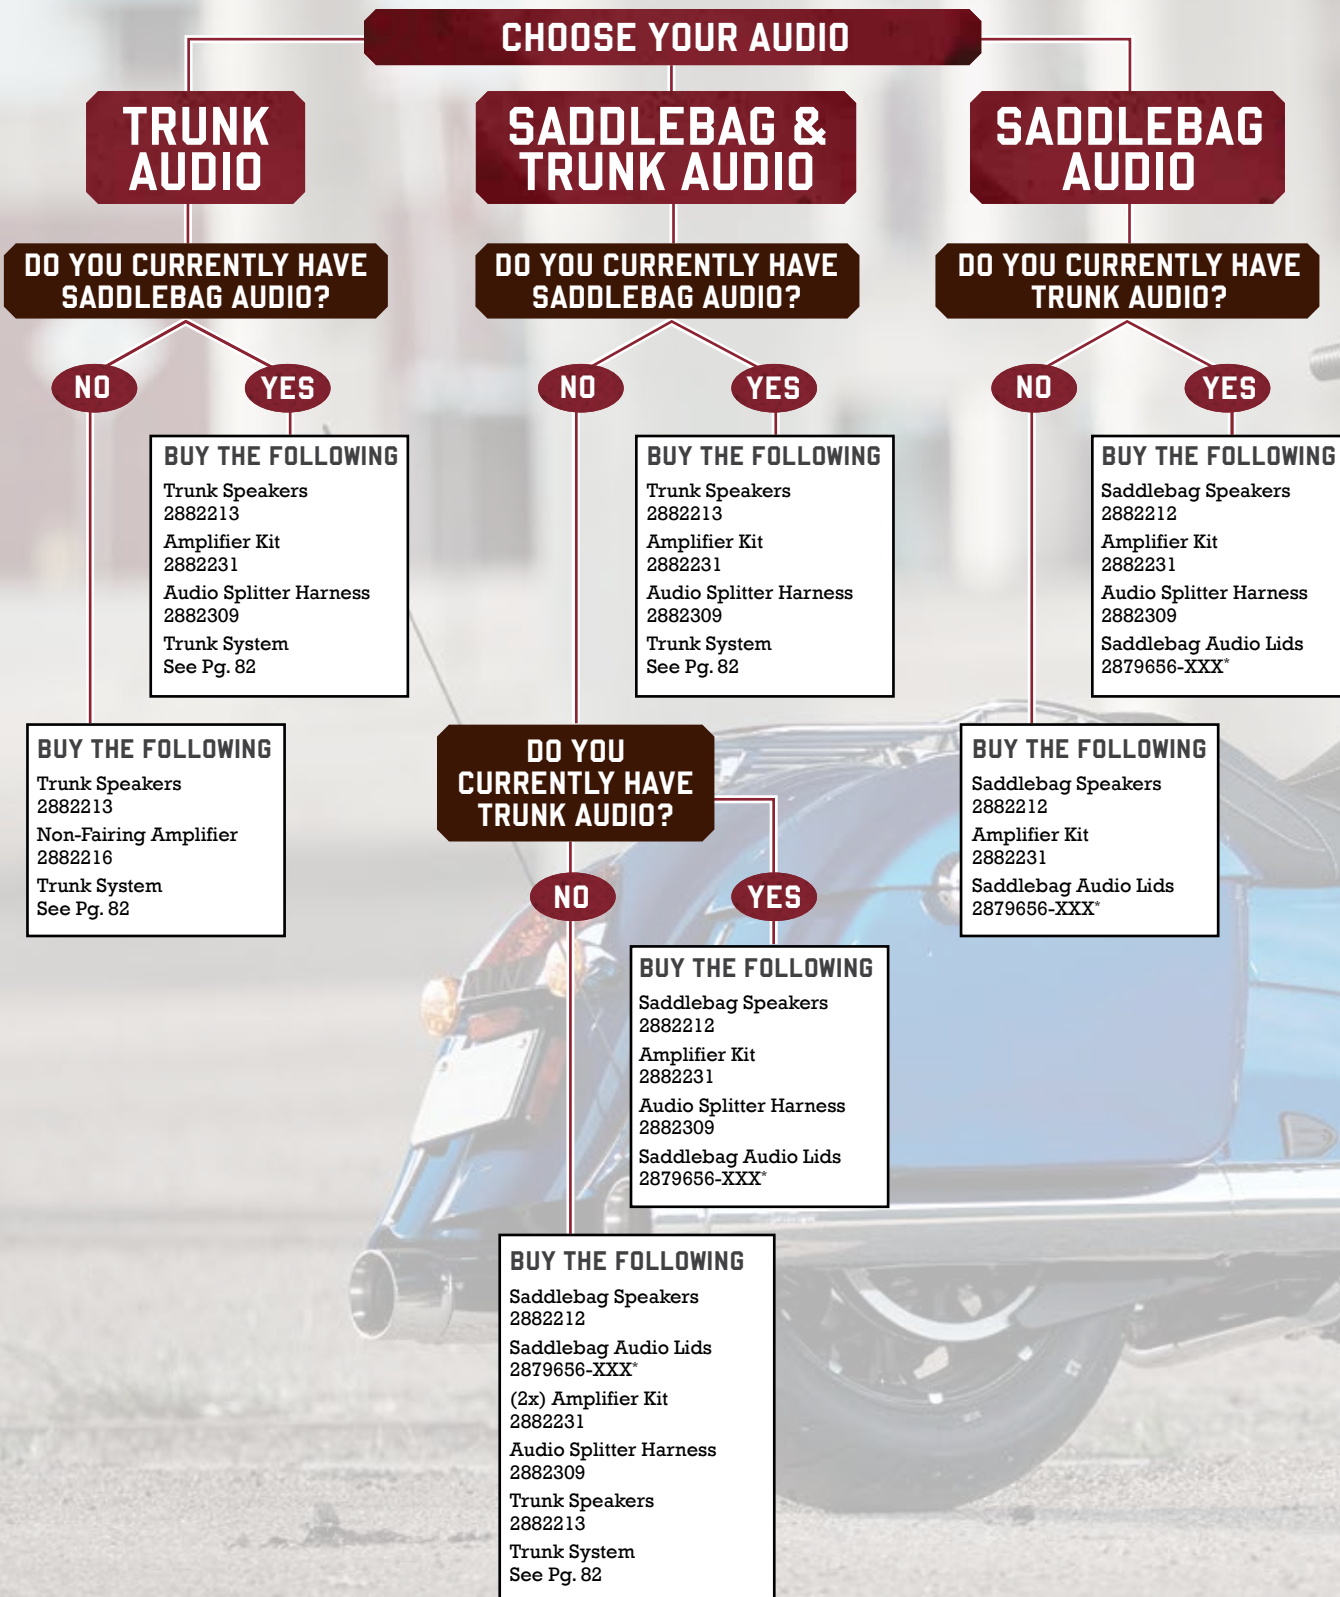

## 2014-2016 MODELS & 2017 CHIEFTAIN DARK HORSE®