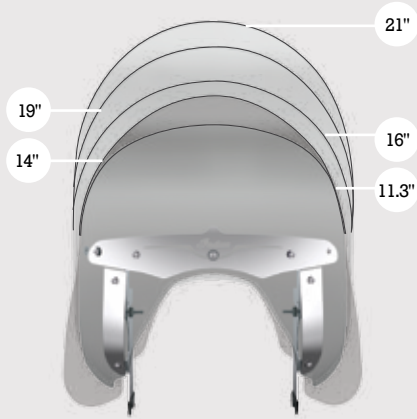

Picking the Right Windshield

A windshield that stops shortly below eye level will prevent you from looking through bug splatter, while directing air over your head.

Mustache Bar Soft Closeouts

2880941-01	Black	$149.99

Fits stock Highway Bars. Fits model year 2014-2018.

Highway Bar Soft Closeouts

2881125	Black	$149.99

Requires Front Highway Bar (2879581-156 or 2880787-266), sold separately for Indian Springfield®. Fits stock Highway Bars on Chief® Vintage. Fits model year 2014-2018.

**Chief® Vintage
Lower Wind Deflectors**

2879548-156	Clear/Chrome	$179.99
2880786-463	Tinted/Black	$179.99

Fits model year 2014-2018 Chief® Vintage.

**Indian Springfield®
Lower Wind Deflectors**

2881023-156	Clear/Chrome	$249.99
2881024-156	Tinted/Chrome	$249.99

Fits model year 2016-2018 Indian Springfield® & Indian Springfield® Dark Horse®.