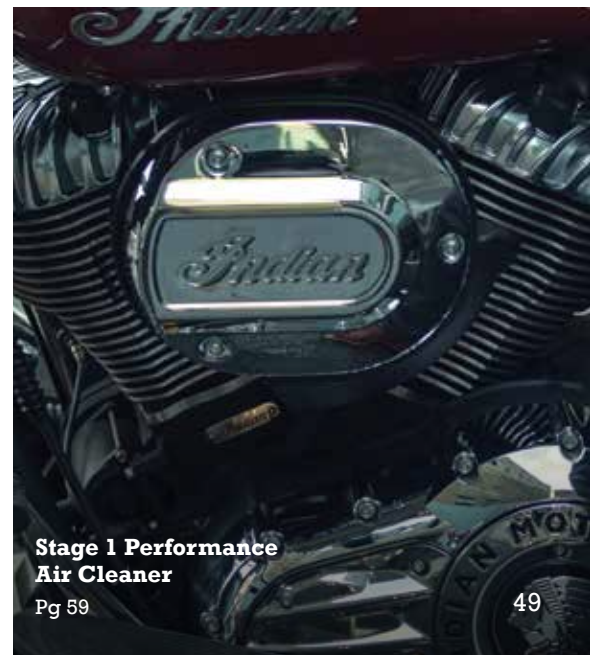

**Stage 1 Performance
Air Cleaner**

Pg 59