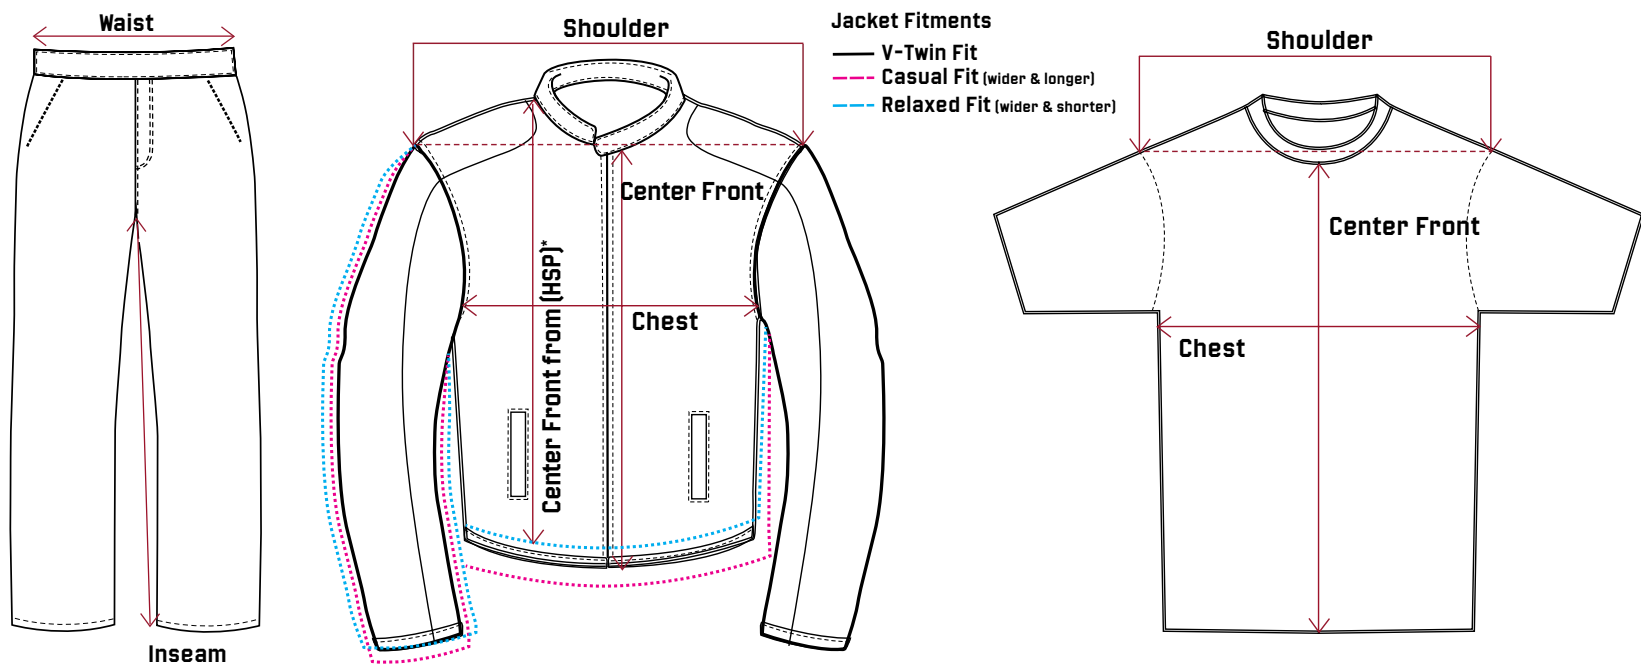

SIZE CHARTS

Men's V-Twin Fit Jackets												
SIZE	CHEST		SHOULDER		LEATHER CENTER FRONT		TEXTILE CENTER FRONT		SPIRIT JKT CENTER FRONT		SPRINGFIELD CENTER FRONT	
	IN	CM	IN	CM	IN	CM	IN	CM	IN	CM	IN	CM
S	43.3 - 44.9	110 - 114	20.5	52	21.5	55	22	56	24	61	22	56
M	46.5 - 48	118 - 122	20.9	53	22	56	22.5	57	24.4	62	22.5	57
L	49.6 - 51.2	126 - 130	21.3	54	22.5	57	23	58	24.8	63	23	58
L-TALL	49.6 - 51.2	126 - 130	21.5	54.5	-	-	-	-	26.4	67	24.4	62
XL	53.5 - 55.1	136 - 140	22	56	23	59	23.5	60	25.6	65	23.5	60
XL-TALL	53.5 - 55.1	136 - 140	22.2	56.5	-	-	-	-	27.2	69	25.2	64
2XL	57.5 - 59	146 - 150	22.5	58	24	61	24.4	62	26.4	67	24.4	62
2XL-TALL	57.5 - 59	146 - 150	23	58.5	-	-	-	-	27.9	71	26	66
3XL	61.4 - 63	156 - 160	23.5	60	24.5	63	25.2	64	27.2	69	25.2	64
3XL-TALL	61.4 - 63	156 - 160	24	60.5	-	-	-	-	28.7	73	26.8	68
4XL	65.4 - 66.9	166 - 170	24.4	62	25.6	65	26	66	27.9	71	26	66
5XL	69.3 - 70.9	176 - 180	25.2	64	26.5	67	26.8	68	28.7	73	26.8	68

Men's V-Twin Fit Vests						
SIZE	CHEST		SHOULDER		CENTER FRONT	
	IN	CM	IN	CM	IN	CM
S	42	106	15	38	13.2	33.5
M	45	114	15.4	39	14.4	36.5
L	48	122	15.7	40	14.8	37.5
XL	52	132	16.5	42	15.6	39.5
2XL	56	142	17.3	44	16.3	41.5
3XL	60	152	18.1	46	17.1	43.5
4XL	64	162	18.9	48	17.9	45.5
5XL	68	172	19.7	50	18.7	47.5

Men's Casual Fit Jackets						
SIZE	CHEST		SHOULDER		CENTER FRONT	
	IN	CM	IN	CM	IN	CM
S	46.5	118	20.9	53	24.8	63
M	49.6	126	21.26	54	25.2	64
L	52.8	134	21.7	55	25.6	65
XL	56.7	144	22.5	57	26.4	67
2XL	60.6	154	23.2	59	27.2	69
3XL	64.6	164	24	61	27.9	71
4XL	68.5	174	24.8	63	28.7	73
5XL	72.4	184	25.6	65	29.5	75

Casual fit is a looser fit with wider shoulders and body than the V-Twin fit.

Men's Tour Jacket						
SIZE	CHEST		SHOULDER		CENTER FRONT	
	IN	CM	IN	CM	IN	CM
S	46.5	118	23	58	22.5	57
M	49.6	126	23	59	23	58
L	52.8	134	23.5	60	23	59
XL	56.7	144	24.4	62	24	61
2XL	60.6	154	25.2	64	24.8	63
3XL	64.6	164	26	66	25.6	65
4XL	68.5	174	26.8	68	26.4	67
5XL	72.4	184	27.5	70	27.2	69

Men's Relaxed Fit Jackets						
SIZE	CHEST		SHOULDER		CENTER FRONT FROM HSP*	
	IN	CM	IN	CM	IN	CM
S	43 - 44	109 - 112	20.5	52	24.5	62
M	46 - 48	117 - 122	21	53	25	63.5
L	50 - 52	124 - 132	22.5	57	26	65.5
XL	54 - 56	137 - 142	23.5	60	26.5	67
2XL	58 - 59	147 - 150	24	61	27	69
3XL	60 - 62	152 - 158	24.5	63	27.5	70

*High Shoulder Point (HSP). Relaxed fit is wider in the shoulders, body and sleeve and shorter in body length than the V-Twin fit.

Women's V-Twin Fit Jackets						
SIZE	CHEST		SHOULDER		CENTER FRONT	
	IN	CM	IN	CM	IN	CM
XS	37	94	17	43	19.7 - 22	50 - 56
S	39.5	100	17.3	44	20.5 - 22.8	52 - 58
M	41.5	106	17.7	45	21.3 - 23.6	54 - 60
L	44	112	18.1	46	22 - 24.4	56 - 62
XL	47	120	18.9	48	22.8 - 25.2	58 - 64
2XL	50.4	128	19.7	50	23.6 - 26	60 - 66
3XL	53.5	136	20.5	52	24.4 - 26.8	62 - 68
1W	48.4	123	19.3	49	22.8	58
2W	51.6	131	20.1	51	23.6	60
3W	54.7	139	20.9	53	24.4	62

Women's Tour Jacket						
SIZE	CHEST		SHOULDER		CENTER FRONT	
	IN	CM	IN	CM	IN	CM
XS	40.6	103	17.3	44	22.8	58
S	42.9	109	17.7	45	23.6	60
M	45.3	115	18.1	46	24.4	62
L	47.6	121	18.5	47	25.2	64
XL	50.8	129	19.3	49	25.9	66
2XL	53.9	137	20	51	26.8	68
3XL	57	145	20.9	53	27.6	70
1W	48.4	123	19.3	49	22.8	58
2W	51.6	131	20.1	51	23.6	60
3W	54.7	139	20.9	53	24.4	62