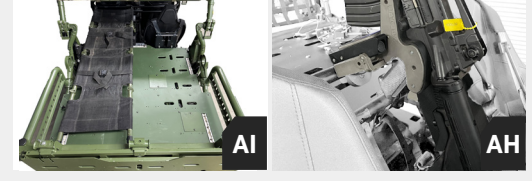

AG

AH

AI

AH

*Pricing, part numbers, descriptions, and pictures are subject to change.