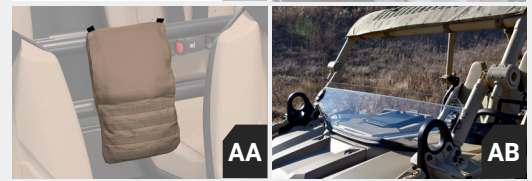

U-X

CAB ACCESSORIES

Y	ROOF KIT Protect occupants and cargo from exposure. Includes front and rear covers for the 4-passenger vehicle. Reversible in olive drab or tan camouflage.	2890246
Z	RAM UNIVERSAL DEVICE HOLDER The universal holder is designed to hold a large amount of cell phones and electronic devices. A flexible mounting system allows it to be placed on various parts of the vehicle, including the roll cage.	2879596
AA	ADDITIONAL ON-VEHICLE STORAGE BAG Bag is made up of a 600D UV coated poly with a water-resistant backer, perfect for storage of tools and various other items.	2204782

Y

Z

OPS & STOWAGE

AB	HALF WINDSHIELD The half windshield helps direct wind and dust away from the occupants seated inside the vehicle with quick and easy installation and removal.	2890325
AC	1/2 DECK EXTENSION Convert either or both rear seats of the 4-passenger MRZR Alpha into a cargo carrying space with the rear deck extension. 2891567 requires 2891313.	2891313 ONE SIDE 2891567 BOTH SIDES
AD	JERRY CAN HOLDER Hold standard fuel and water cans with this convenient holder.	2891311
AE	SPARE TIRE MOUNT REAR DECK Option of securing a spare tire inboard of the rear deck cargo area with provided tire holder. Requires 1/2 deck extension (2891313) for bolting down tire holder.	2891312
AF	CARGO NETS Secure loads quickly and effectively with the curable cargo net. Designed to pair with 1/2 deck extension (2891313).	2891295
AG	HEADACHE NET Protects driver and passenger from off-road hazards and cargo shifting in the rear box.	2891294
AH	WEAPONS MOUNT Option to secure a weapon holder for driver or occupants on the 1.25" tubing between driver/passenger seats.	2891314
AI	LITTER MOUNTS - HALF DECK EXTENSION Option to secure a litter on the 1/2 deck extension as far forward in the vehicle as possible. Litter can be fully inboard of rear deck area with tailgate in the closed position. Designed to pair with 1/2 deck extension (2891313).	2891315