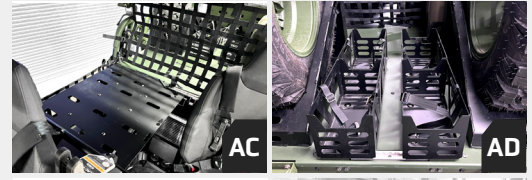

CARGO AREA CONFIGURATIONS

Q	MODULAR CARGO SYSTEM Includes items R and S	2889436-383 GREEN 2889436-686 TAN
R	SIDERAILS Encloses the rear deck to contain cargo and provides many attachment points for securing gear and other vehicle accessories.	2890004-383 GREEN 2890004-686 TAN
S	TAILGATE Secure cargo in the rear deck or drop the tailgate down for additional space with this heavy duty bolt-on tailgate (300 lb capacity in down position). Includes built in aircraft rails for optional accessories, like integration of the litter mounts.	2890005-383 GREEN 2890005-686 TAN

CAB COMPONENTS

T	ARCTIC MOBILITY PACKAGE Includes cab enclosure, cab heater, windshield wiper system and engine block heater for cold weather operations, items U-X.	2890250
U	CAB ENCLOSURE Enclosure to keep passengers out of the elements.	2890249
V	CAB HEATER Keeps occupants warm during cold weather operation.	2890035
W	WINDSHIELD WIPER Designed to pair with the Cab Enclosure (2890249), the windshield wiper kit includes a motor and wiper blade to maintain clear visibility during vehicle operation.	2889917 (NOT PICTURED)
X	BLOCK HEATER Keeps the engine coolant warm during cold start conditions.	2890231 (NOT PICTURED)

CAB ACCESSORIES