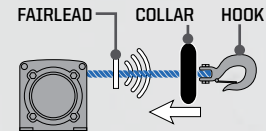

1. Set Winch Dial to FREE SPOOL (N) to attach Winch Hook
2. Set Winch Dial to PULL (L) for Winch Mode
3. Set Winch Dial to ROPE RECOVERY (H) for 5x Faster Rope Recovery

MOUNT INCLUDED

AUTO STOP TECHNOLOGY