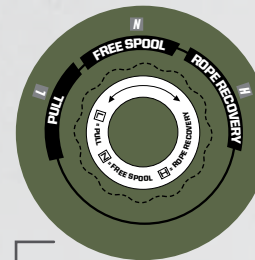

1. Set Winch Dial to FREE SPOOL (N) to attach Winch Hook
2. Set Winch Dial to PULL (L) for Winch Mode
3. Set Winch Dial to ROPE RECOVERY (H) for 5x Faster Rope Recovery

MOUNT INCLUDED

AUTO STOP TECHNOLOGY