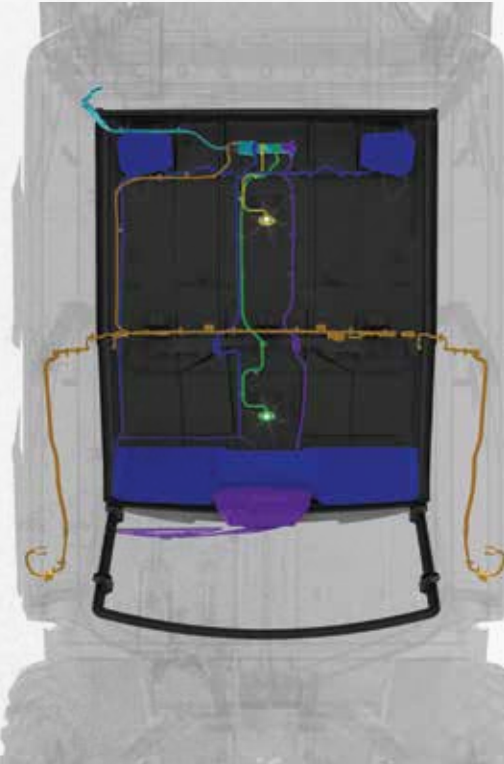

POLARIS PULSE™

Electrical System

ADD ACCESSORIES IN 4 EASY STEPS

Polaris PULSE™ is a revolutionary way to provide additional power locations on your vehicle, and makes adding electrical accessories - such as dome lights or audio are easier to install on the roof, with designated routing areas and easy plug and play connections. Look for to identify Polaris PULSE™ ready accessories.