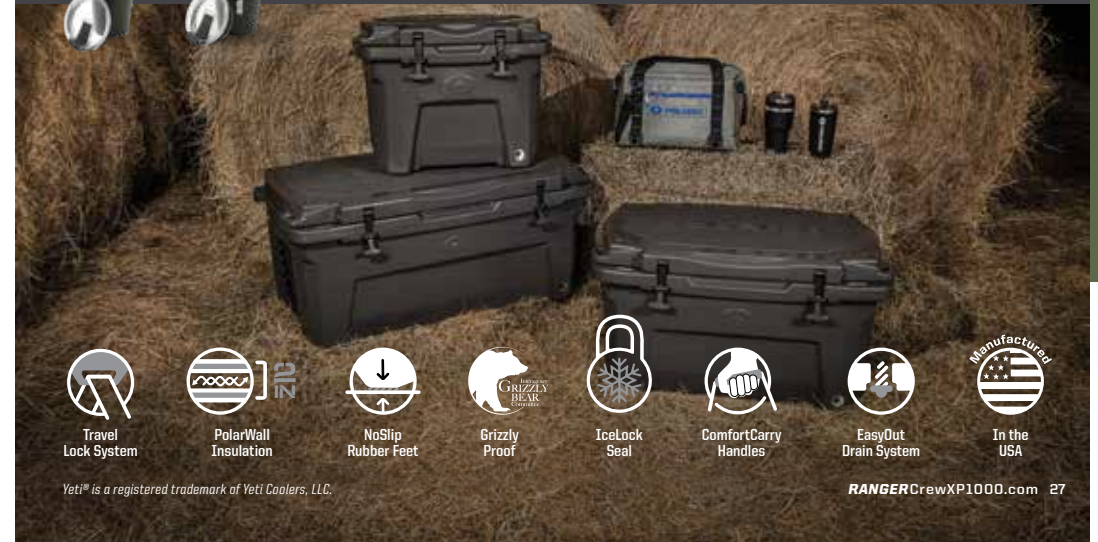

Travel Lock System

PolarWall Insulation

NoSlip Rubber Feet

Grizzly Proof

IceLock Seal

Comfort Carry Handles

EasyOut Drain System

In the USA

Yeti® is a registered trademark of Yeti Coolers, LLC.

RANGERCrewXP1000.com 27

RANGER PRO SHIELD™
CAB SYSTEM
CAB
COMFORT
POLARIS
PULSE™
OFF-ROAD
GRADE AUDIO
POLARIS™
WINCHES
LIFTING &
HARNESSES
HUNTING STORAGE
& PROTECTION
PRO ARMOR™
WHEELS & TIRES
GLACIER
PLOW SYSTEMS
MAINTENANCE,
PARTS & TRAILERING
APPAREL
& GIFTS
NORTHSTAR
COOLERS