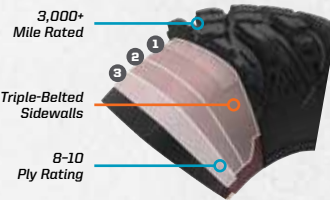

ATTACK THE TERRAIN
Sidewalls can be a vulnerable area of any off-road tire. Rocks and debris can tear into sidewalls. Thanks to the 3rd belt that's wrapped all the way down to the bead, you receive reinforced protection in this critical area, Pro Armor® resists when others fail.

BACKED BY 1 YR WARRANTY*

LUG NUTS REQUIRED

12MM X 1.5" SPLINED LUG NUTS 16 SPLINED LUG NUTS WITH WRENCH 2879332 $49⁹⁹

14"