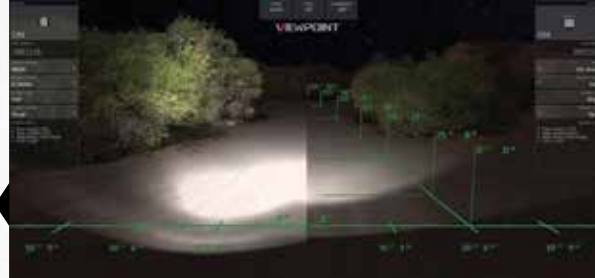

LOCK & RIDE

Exclusively available on Polaris® vehicles, Lock & Ride® accessories let you quickly change from one task to another with hundreds of options.

With the flip of a lever, Lock & Ride® plungers use outward pressure to expand for a secure fit.

STORAGE

ACCESSORY	PART #	CND
Tip-Down Headache Rack	2881531	$454⁹⁹
CargoMax System	2882177	$649⁹⁹
Bed Rails	2881532	$169⁹⁹
Front Hood Storage Rack	2882690	$454⁹⁹
Bed Extender / Divider	2882752	$259⁹⁹
Bed Storage Box	2883279	$425⁹⁹
Cargo Bed Enclosure System	2881312	$1,169⁹⁹
Gear Vault	2882353	$839⁹⁹
Tool Rack	2881533	$259⁹⁹
Chainsaw Mount	2879354	$169⁹⁹
Cargo Bed Mat	2882751	$169⁹⁹
XL Storage Box	2881128-070	$219⁹⁹
XL Tool Bag	2881129	$55⁹⁹
XL Trail Bag	2881130	$55⁹⁹
XL Polaris Pursuit® Camo Range Bag	2881131	$109⁹⁹
XL Soft Side Cooler	2881428	$55⁹⁹
Fire Extinguisher Holder	2882158	$109⁹⁹
Ride & Repair Essentials Kit	2881207	$129⁹⁹
Electric Cargo Box Lift	2882895	$779⁹⁹
Wire Spooler	2883280	$389⁹⁹
D-Rings	2881545	$41⁹⁹
Tie-Down Ratchet Straps - Red	2859047-01	$23⁹⁹
Tie-Down Ratchet Straps - Black	2859047-02	$23⁹⁹

HUNTING

ACCESSORY	PART #	CND
Kolpin® Gun Boot® IV - Black	2872677	$83⁹⁹
Kolpin® Gun Boot® IV - Camo	2872677-419	$119⁹⁹
Dual Gun Boot® Mount II - Low	2876148-458	$351⁹⁹
Dual Gun Boot® Mount I - High	2877036	$389⁹⁹
Single Gun Boot® Mount	2881049	$179⁹⁹
Ratcheting Rhino Grip® XL by Kolpin®	2881575	$89⁹⁹
Rhino Grip® XL by Kolpin®	2881574	$62⁹⁹
In-Cab Gun Mount	2883263	$194⁹⁹
Gun Rack 6	2882159	$494⁹⁹
Dog Kennel	2882354	$324⁹⁹
Polaris Pursuit® Camo SxS Field Cover	2882160	$155⁹⁹
Gear Vault	2882353	$839⁹⁹

PROTECTION

ACCESSORY	PART #	CND
Standard Brushguard - Front	2882531	$324⁹⁹
Standard Brushguard - Rear	2882529	$259⁹⁹
Rock Guard with Step - Crew	2883398	$454⁹⁹
HMW A-Arm Guards - Front	2882784	$259⁹⁹
HMW A-Arm Guards - Rear	2882787	$259⁹⁹

RANGER PRO SHIELD™ CAB SYSTEM
CAB COMFORT
POLARIS PULSE™
OFF-ROAD GRADE AUDIO
POLARIS WINCHES
LIGHTING & HARNESSSES
HUNTING STORAGE & PROTECTION
PRO ARMOR™ WHEELS & TIRES
GLACIER™ PLOW SYSTEMS
MAINTENANCE, PARTS & TRAILERING
APPAREL & GIFTS
NORTSTAR™ COOLERS