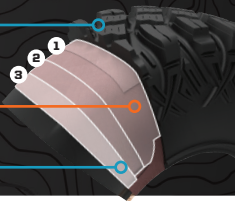

BACKED BY

WARRANTY

3,000 Mile Rated

Triple-Belted Sidewalls

8-10 Ply Rating

DUAL-COMPOUND = MORE GRIP + LONGER LIFE

Firmer Durometer Rubber = Longer Life

Softer Durometer Rubber = More Grip

SINGLE DUROMETER

- Smaller lug height and single durometer give this high-speed tire added rigidity and lateral stability when cornering
- Unique lug design excels in hard-packed, fast terrain

DUAL-DUROMETER