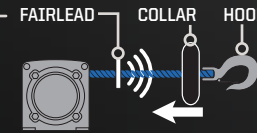

MOUNT INCLUDED

- PREMIUM SYNTHETIC ROPE**
- 50ft Long
 - Superior Flexibility
 - Great Strength
 - Lightweight & Easy to Handle

INDUSTRY-FIRST
RAPID ROPE RECOVERY 5x FASTER

1. Set Winch Dial to FREE SPOOL (N) to attach Winch Hook
2. Set Winch Dial to PULL (L) for Winch Mode
3. Set Winch Dial to ROPE RECOVERY (H) for 5x Faster Rope Recovery

AUTO STOP TECHNOLOGY

Winch stops when fairlead detects collar
 Auto Stop Technology stops winch at end of pull to prevent driveline stress

WIRELESS REMOTE

50-FOOT RANGE

VISIT POLARIS.COM/WINCHES TO LEARN MORE.