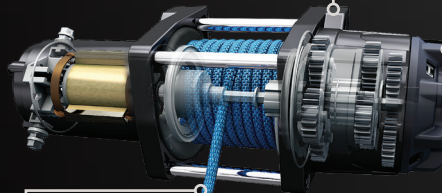

MOUNT INCLUDED

- PREMIUM SYNTHETIC ROPE**
- 50ft Long
 - Superior Flexibility
 - Great Strength
 - Lightweight & Easy to Handle

INDUSTRY-FIRST
RAPID ROPE RECOVERY 5x FASTER

1. Set Winch Dial to FREE SPOOL (N) to attach Winch Hook
2. Set Winch Dial to PULL (L) for Winch Mode
3. Set Winch Dial to ROPE RECOVERY (H) for 5x Faster Rope Recovery