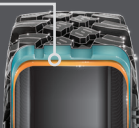

DUAL-DUROMETER

- Taller lug height and dual-durometer construction
- Perfect balance between high-speed performance, durability and flex in order to grip slick rock

PRO ARMOR® DUAL-THREAT **NEW**

TREAD DEPTH	TIRE WEIGHT	PLY RATING	SIDEWALL BELTS	LOAD RATING
16mm	36 lbs	10	3	1,390 lbs

32" x 10" R15
5416753 | $239⁹⁹

FRONT/REAR

PRO ARMOR® CRAWLER XR

TREAD DEPTH	TIRE WEIGHT	PLY RATING	SIDEWALL BELTS	LOAD RATING
16mm	39 lbs	8	3	1,390 lbs

32" x 10" R15
5416114 | $239⁹⁹

FRONT/REAR

PRO ARMOR® CRAWLER XG **NEW**

TREAD DEPTH	TIRE WEIGHT	PLY RATING	SIDEWALL BELTS	LOAD RATING
20mm	44 lbs	8	3	1,420 lbs

32" x 10.5" R16
54166401 | $249⁹⁹

FRONT/REAR