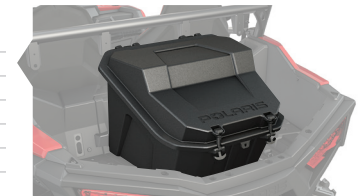

STORAGE

	PART #	US
Lock & Ride® Cargo Box TOP SELLER	2881193	$249⁹⁹
Lock & Ride® Cargo Bag by OGIO®	2881204	$299⁹⁹
Lock & Ride® Cooler Box 48 qt.	2881555	$379⁹⁹
Lower Door Storage Bag	2880613	$129⁹⁹
Upper Door Storage Bag	2880612	$119⁹⁹
Lock & Ride® Flag Mount	2877502	$19⁹⁹