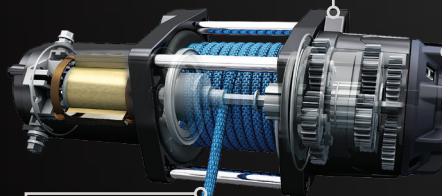

MOUNT INCLUDED

- PREMIUM SYNTHETIC ROPE**
- 50ft Long
 - Superior Flexibility
 - Great Strength
 - Lightweight & Easy to Handle

INDUSTRY-FIRST

RAPID ROPE RECOVERY 5X FASTER

1. Set Winch Dial to FREE SPOOL (N) to attach Winch Hook
2. Set Winch Dial to PULL (L) for Winch Mode
3. Set Winch Dial to ROPE RECOVERY (H) for 5x Faster Rope Recovery