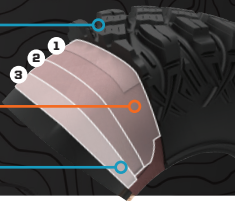

BACKED BY

WARRANTY

3,000 Mile Rated

Triple-Belted Sidewalls

8-10 Ply Rating

DUAL-COMPOUND = MORE GRIP + LONGER LIFE

Firmer Durometer Rubber = Longer Life
Softer Durometer Rubber = More Grip

SINGLE DUROMETER

- Smaller lug height and single durometer give this high-speed tire added rigidity and lateral stability when cornering
- Unique lug design excels in hard-packed, fast terrain

DUAL-DUROMETER

- Taller lug height and dual-durometer construction
- Perfect balance between high-speed performance, durability and flex in order to grip slick rock