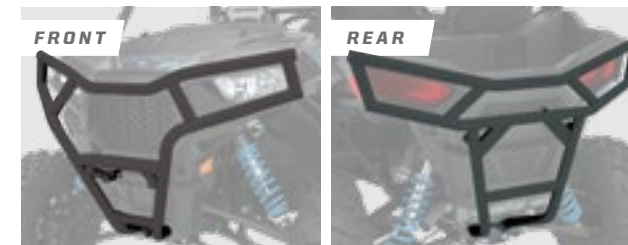

DELUXE BUMPERS

- Perfect for: Maximum protection, integrated mounting points

FRONT REAR
1 1/2" DIAMETER STEEL TUBE CONSTRUCTION

COLOR	FRONT	PRICE	REAR	PRICE
■ MATTE BLACK	2880166-458	$409⁹⁹	2880164-458	$409⁹⁹
■ INDY RED	2881591-293	$434⁹⁹	2881590-293	$434⁹⁹

S 900 '15-20, S 4 1000 '19-20, S 1000 '16-20, 900 '14-20
REAR BUMPERS NOT COMPATIBLE WITH STOCK S 4 1000 BUMPER