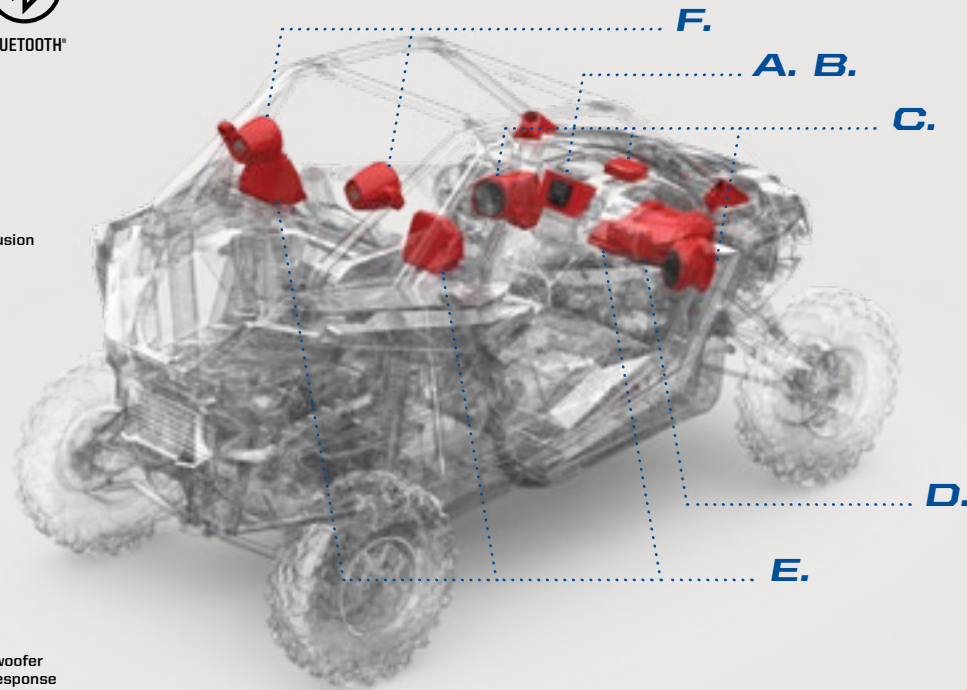

INTRODUCING A NEW AUDIO EXPERIENCE

Rockford Fosgate® partnered with Polaris to create the next evolution of factory-installed off-road audio. Purpose built to stand up to the outdoor environment and designed to perform no matter the ride. Specifically tuned and rider-centric to create a class-leading audio experience that is second to none.

- PLUG AND PLAY
- ELEMENT READY
- NO LOSS OF CARGO SPACE
- BLUETOOTH®

SOURCE UNITS

- Rockford Fosgate® engineered the first off-road tune, designed specifically for the Pro XP platform
- Tuned to combat wind and motor noise delivering an incredible sound no matter the speed
- Element ready design guards against dust and moisture intrusion

AMPLIFIERS

- Ultra Compact CLEAN technology
- Highly efficient design capable to be pushed hard without overheating

SPEAKERS

- Off-Road Optimized Element Ready speakers that thrive in any outdoor environment
- Specifically tuned enclosures create rich cockpit sound perfect for the Pro XP rider
- Rugged but lightweight materials without sacrificing speed for sound

SUBWOOFERS

- Rockford Fosgate® designed, high-power, high-excursion subwoofer that acoustically couples with the cockpit for perfect bass response
- Torture tested to ensure long life and performance

A. 7" RIDE COMMAND DISPLAY

» 2884072 • $1,999⁹⁹
PRO XP 4 '20-21, PRO XP '20-21
REQUIRES MOUNT KIT 2884584

SEE P. 56 FOR FULL RIDE COMMAND DETAILS

B. PMX-2 HEAD UNIT

- 2.7" full color display
- AM/FM/WB tuner
- Pandora® Control
- Bluetooth® Connectivity
- Includes mount kit

» 2883964 • $709⁹⁹
PRO XP 4 '20-21, PRO XP '20-21
NOT COMPATIBLE WITH PRO XP ULTIMATE AND PREMIUM

C. STAGE 2 FULL RANGE AMPLIFIER AND FRONT UNDER-DASH SPEAKERS

- 400 watt full range amplifier
- 50 watt 6.5" component speakers with tweeters with enclosures

» 2883943 • $974⁹⁹
PRO XP 4 '20-21, PRO XP '20-21
STANDARD ON PRO XP ULTIMATE AND PREMIUM

D. STAGE 3 10 INCH SUBWOOFER UPGRADE

- 400 watt 10" subwoofer with enclosure with grille
- 400 watt integrated subwoofer amplifier

» 2883857 • $974⁹⁹
PRO XP 4 '20-21, PRO XP '20-21

E. STAGE 4 10 INCH SUBWOOFER WITH REAR COAXIAL SPEAKER UPGRADE

- 400 watt 10" subwoofer with enclosure and grille
- 400 watt integrated subwoofer amplifier
- 50 watt 6.5" coaxial speakers with enclosure and grilles

» 2884655 • $1,549⁹⁹
PRO XP 4 '20-21, PRO XP '20-21

F. REAR PODS USE WITH STAGE 2, STAGE 3 OR STAGE 4

- 50 watt 6.5" coaxial speakers with can-enclosures and mounting hardware and grilles
- Stage 2 and 3 require Audio Harness (2415152), sold separately

» 2883945 • $779⁹⁹
PRO XP 4 '20-21, PRO XP '20-21