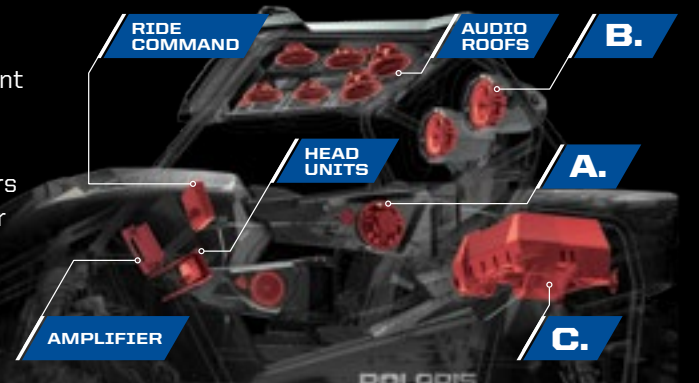

OFF-ROAD GRADE AUDIO

BUILD YOUR AUDIO SYSTEM

MBQUART®

When you research audio solutions, you'll see manufacturers bragging about how their audio equipment is "Marine Grade". Or worse yet, you'll discover they are repackaged components built for automotive applications. MB Quart®, combined with Polaris, engineers Off-Road Grade Audio equipment that's proven to deliver the loudest, crispest sound in the harshest conditions. Rain, snow, mud, heat, cold, dust—**ANY PLACE YOUR RZR EXCELS, SO WILL YOUR AUDIO.**