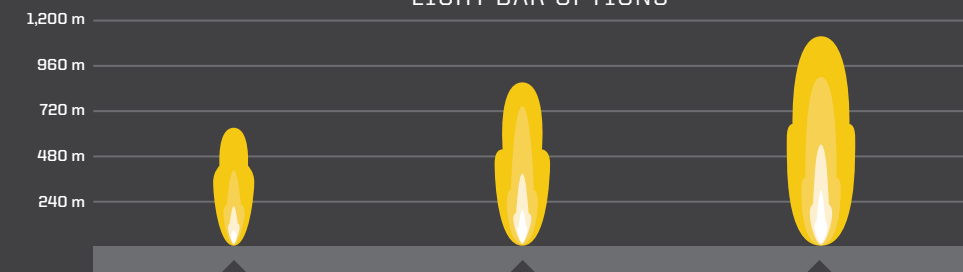

RIGID® LIMITED LIFETIME WARRANTY

If you own a RIGID® light and it breaks, we will replace or repair it for life.*

CHOOSE YOUR LIGHT BAR

LIGHT BAR OPTIONS

BRAND SIZE TYPE
RAW LUMENS
PN • PRICE
FITMENT

RIGID® 6" DUAL ROW
9,504
2884649 • \$344⁹⁹
PRO XP 4 '20-21, PRO XP '20-21