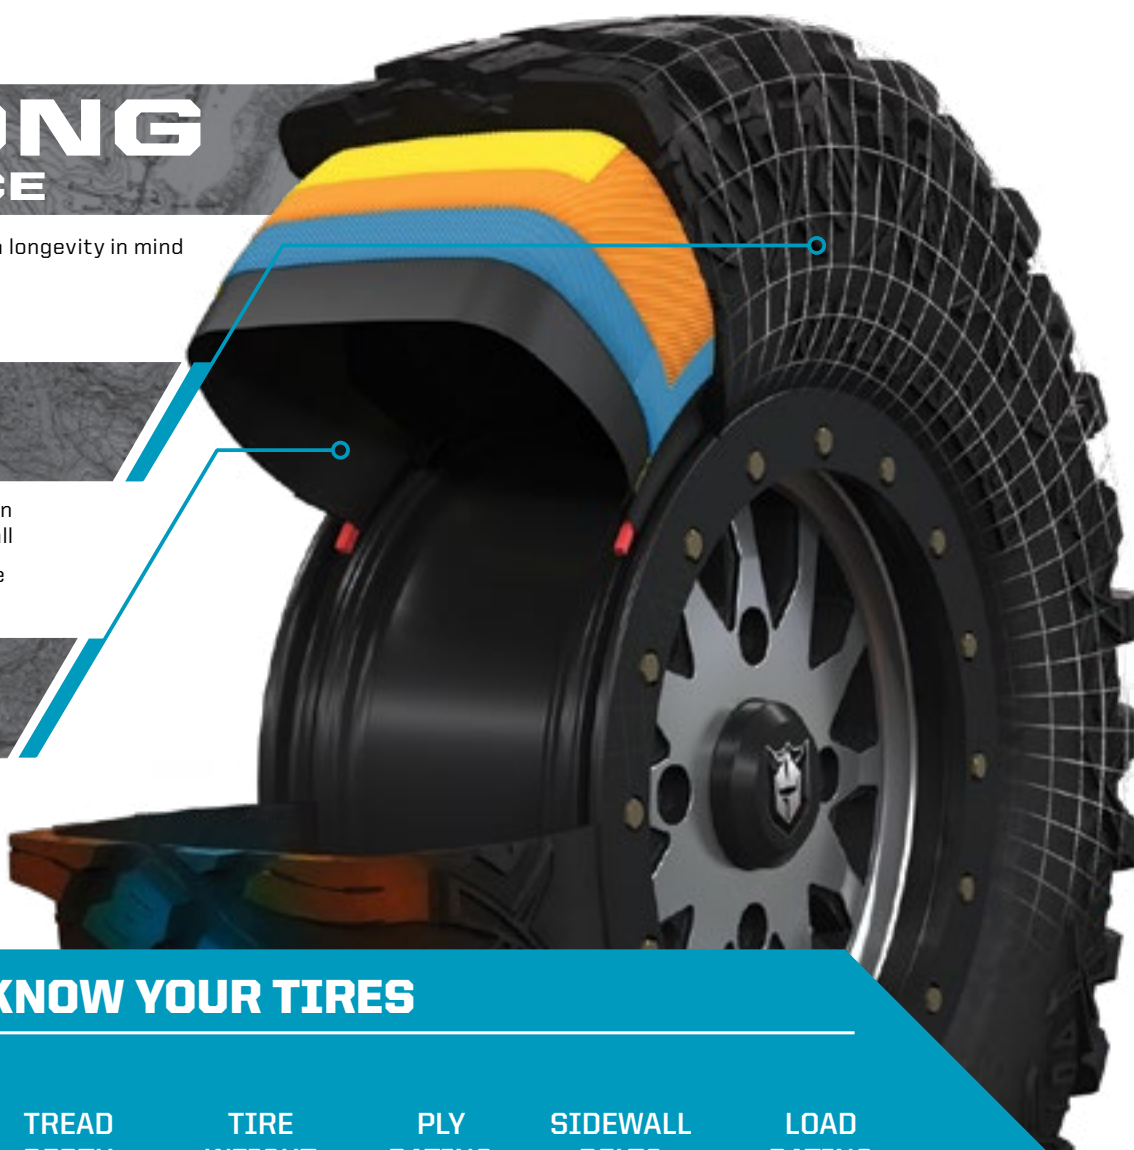

KNOW YOUR TERRAIN

- Tread patterns optimized for extreme traction
- Ideal for both hard pack and loose trail

- Flexible "grippy" tread
- Aggressive side bite

- Provides traction and durability
- Built to perform in hard sand, jagged rocks or any other extreme terrain

- Extra deep treads
- Self-cleaning lugs

- Paddles provide traction and durability in soft sand
- Built to float on top of sand

- Industry leading anti-puncture side walls
- Purpose-built, long lasting tread patterns

- Handles extreme cold
- Holds shape and provides traction

SUPERIOR PERFORMANCE & DURABILITY

WAYS TO SHOP WHEELS & TIRES

LIFELONG PERFORMANCE

- Every tire is designed and constructed with longevity in mind
- 3,000+ mile rated (4,828 kilometers)

PREMIUM PROTECTION

- Pro Armor makes tires with extra protection exactly where it's needed most—the sidewall
- Triple-belted sidewalls keep your tires more resistant so you can keep going

TOUGHEST TIRES

- Higher ply ratings mean added protection
- Pro Armor builds 8 or 10-ply rated tires for higher puncture-resistance

KNOW YOUR TIRES

DIMENSIONS			TREAD DEPTH	TIRE WEIGHT	PLY RATING	SIDEWALL BELTS	LOAD RATING
TIRE HEIGHT	TIRE WIDTH	WHEEL DIAMETER					
32" x 9"	R15	FRONT/REAR	30 mm	41 lbs	10	3	1,320 lbs
Part Number • Price							
USAGE Where can you use the tire			TREAD DEPTH Deeper treads have more grip in all conditions	TIRE WEIGHT A lighter tire makes for improved vehicle performance	PLY RATING Indicates tire puncture-resistance	SIDEWALL BELTS Increase your resistance to sidewall punctures	LOAD RATING How much weight can the tire handle

TIRES BY SIZE

26"	27"	28"	29"	30"	32"	33"
DUAL THREAT	MUD XC	ATTACK 2.0	MUD XC	ATTACK 2.0	DUAL THREAT	CRAWLER XR
ATTACK	WHITEOUT	DUNE	DUAL THREAT	SAND	CRAWLER XG	PRO RUNNER
		CRAWLER XG	HD-K	SAND XT	CRAWLER XR	
		CRAWLER XR		CRAWLER XG	SAND XT	
				WHITEOUT	PRO RUNNER	
				PRO RUNNER	MUD XT	

TIRES BY TERRAIN

Trail	Rock	Desert	Mud	Dunes	Snow
ATTACK 2.0	ATTACK 2.0	ATTACK 2.0	MUD XC	DUNE	ATTACK 2.0
ATTACK	DUAL THREAT	ATTACK	MUD XT	SAND	ATTACK
DUAL THREAT	CRAWLER XR	DUAL THREAT		SAND XT	WHITEOUT
MUD XC	CRAWLER XG	CRAWLER XR			HD-K
CRAWLER XR	PRO RUNNER	CRAWLER XG			
CRAWLER XG		PRO RUNNER			
PRO RUNNER					
HD-K					

WHEELS BY SIZE

14"	15"	16"
40-SERIES (9 TIRE OPTIONS)	50-SERIES (8 TIRE OPTIONS)	60-SERIES (1 TIRE OPTION)
4201 (AMPLIFY)	5201 (CYCLONE)	6301 (REVOLVER)
4202 (BUCKLE)	5202 (FLARE)	
4301 (COMBAT)	5301 (HALO)	
4203 (REBLR)	5203 (HEXLR)	
4204 (SHACKLE)	5101 (WHITEOUT)	
4205 (SIXR)	5204 (WYDE)	
4206 (SPLIT)	5205 (KNIGHT)	
HD DUAL BEADLOCK		

KNOW YOUR WHEELS

STEP 1: SELECT YOUR SERIES

4 = 40-SERIES   5 = 50-SERIES   6 = 60-SERIES

STEP 2: CHOOSE YOUR LOAD RATING

1 = <800 LBS   2 = 801 - 1,300 LBS   3 = 1,301 - 1,600+ LBS

STEP 3: PICK YOUR STYLE

OFFSET / BEADLOCK / COLOR

INCREASE OFFSET FROM STOCK = NARROWER STANCE
DECREASE OFFSET FROM STOCK = WIDER STANCE

COMMON

LIGHTING

RISE COMMAND & AUDIO

WHEELS & TIRES

VEHICLE BRIDER PROTECTION

COOLERS

COCKPIT ACCESSORIES

WINCHES

MISC & YOUTH