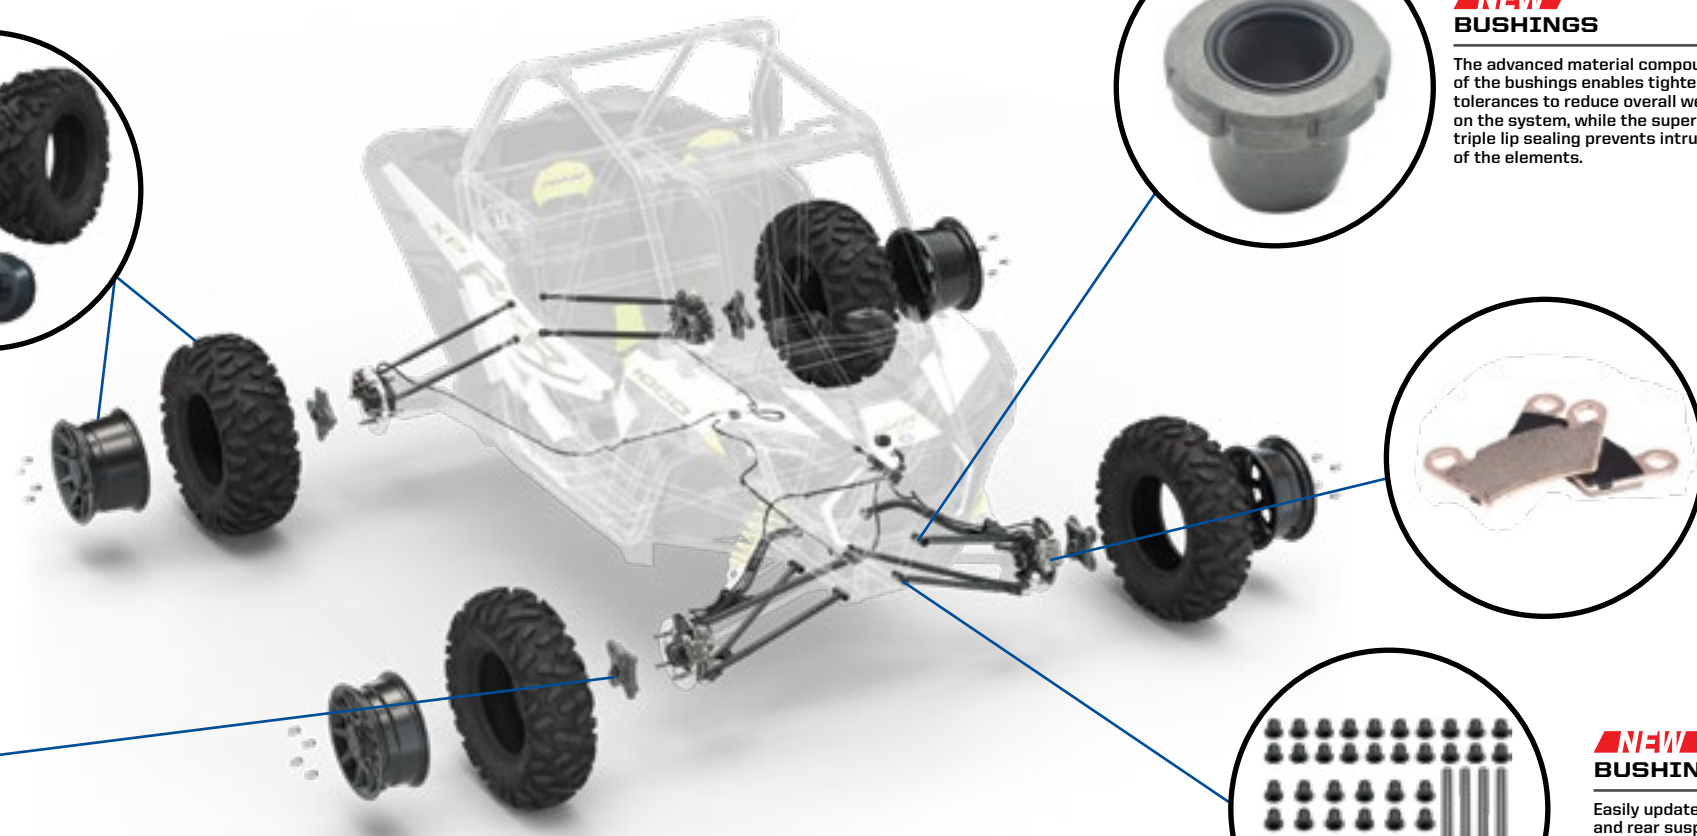

NEW WHEEL BEARINGS

Fully sealed for added protection against intrusions. Made of a higher grade steel for extended life in extreme conditions.

LOCATION	OE	HD HEAVY DUTY PARTS
FRONT WHEEL BEARINGS	3514924	3515090
REAR WHEEL BEARINGS	3414924	3515090

NEW BUSHINGS

The advanced material compound of the bushings enables tighter tolerances to reduce overall wear on the system, while the superior triple lip sealing prevents intrusion of the elements.