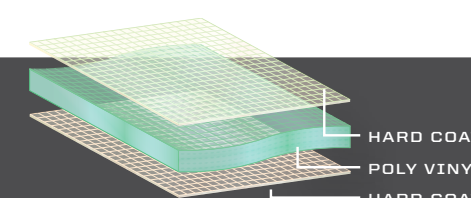

HARD COAT
POLY VINYL
HARD COAT

GLASS VS HARD COAT POLY

- Superior optical clarity (automotive level)
- Scratch resistant
- Seals tight
- Cold weather/heavy duty

- Lightweight, flexible, easy to store/remove
- Impact-resistant
- Hard Coat 30x more scratch resistance than regular poly windshields

REAR PANEL

NEW
LOCK & RIDE
POLY REAR PANEL

- Maintains rear visibility and reduces rear air swirl from entering the cockpit
- Fully compatible with all accessories
- If installed, Rear Audio Pods should project backwards

» 2884765 • $359⁹⁹
TRAIL S '21, TRAIL '21

RECOMMENDED BUILD		
2884761-458	ALUMINUM ROOF	$589⁹⁹
2884733	CANVAS UPPER DOORS, 60"	$839⁹⁹
2884773	TIP OUT WINDSHIELD - HARD COAT POLY	$779⁹⁹
2884765	LOCK & RIDE POLY REAR PANEL	$359⁹⁹
TOTAL		$2,569⁹⁹

RECOMMENDED BUILD 2		
2884729	LOCK & RIDE POLY SPORT ROOF	$454⁹⁹
2884755	WINDSHIELD WIPER - WASHER KIT	$675⁹⁹
2884756	FULL VENTED WINDSHIELD - GLASS	$899⁹⁹
2884765	LOCK & RIDE POLY REAR PANEL	$359⁹⁹
TOTAL		$2,335⁹⁹