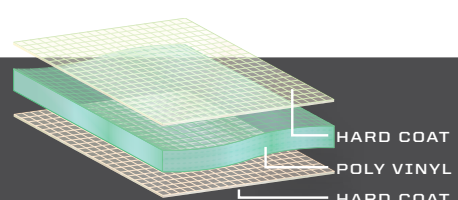

HARD COAT POLY

- Lightweight, flexible, easy to store/remove
- Impact-resistant
- Hard Coat: 30x more scratch resistance than regular poly windshields

REAR PANEL

LOCK & RIDE

POLY REAR PANEL

- Drape formed 3 mm polycarbonate for lightweight, impact-resistant durability
- Maintains rear visibility while reducing rear air swirl from getting back into cockpit
- Fully compatible with all accessories
- If installed, Rear Audio Pods should project backwards

COLOR	2-SEAT	4-SEAT	NOT SHOWN
CLEAR	2883757 $454⁹⁹ PRO XP '20-21	2884147 $454⁹⁹ PRO XP 4 '20-21	

RECOMMENDED 2-PASSENGER CAB

2883928	POLY ROOF	$494⁹⁹
2889019	FULL VENTED WINDSHIELD - GLASS	$999⁹⁹
2883962	GLASS WINDSHIELD WIPER KIT	$674⁹⁹
2884664	CANVAS UPPER HALF DOORS	$1,034⁹⁹
2884658	INNER DOOR CLOSEOFF PANEL	$449⁹⁹
2883757	POLY REAR PANEL	$454⁹⁹
TOTAL		$4,109⁹⁴

RECOMMENDED 4-PASSENGER CAB

2883990-458	ALUMINUM ROOF	$949⁹⁹
2884305	FULL VENTED WINDSHIELD - HARD COAT POLY	$739⁹⁹
2884660-458	ALUMINUM DOORS	$1,299⁹⁹
2884665	CANVAS UPPER HALF DOORS	$1,799⁹⁹
2884147	POLY REAR PANEL	$454⁹⁹
TOTAL		$5,244⁹⁵

Both cab builds available on 2-passenger and 4-passenger vehicles.

Both cab builds available on 2-passenger and 4-passenger vehicles.