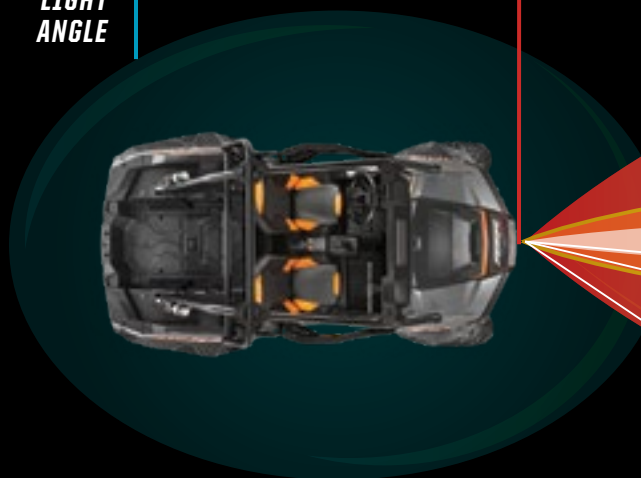

- Beam: Combination of flood and spot optics
- Ideal for: All-around distance visibility
- Recommended Mounting: All points

DRIVING SPEED

ALL

SLOW TO MEDIUM

SLOW TO MEDIUM

HIGH

LIGHT ANGLE

COMBO
FLOOD & SPOT
(25°/10°)