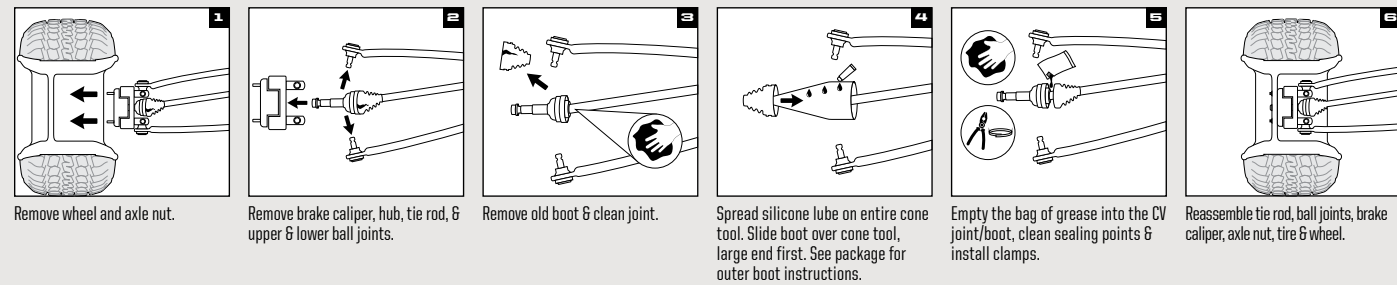

UTV TRAIL BOOT ONLY

» 2830527 • \$18⁹⁹

ATV

- » CV REPAIR KIT 2830528 • \$31⁹⁹
- » TRAIL BOOT ONLY 2830529 • \$18⁹⁹

SEE HOW THE CV BOOT REPAIR KIT WORKS AT POLARIS.COM/MAINTENANCE-VIDEOS

HOW TO INSTALL

Refer to your service manual for further instructions and torque specifications.
*Designed for temporary CV boot repair. Purchase the OEM CV Boot for a permanent repair.