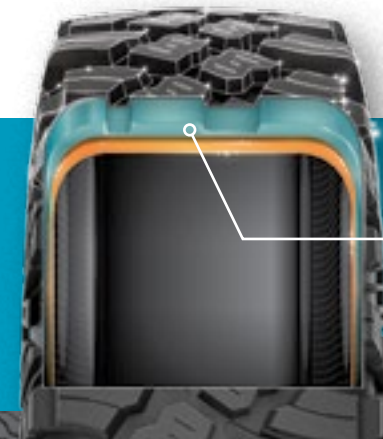

WHEEL SIZE

↑ 14" ↓

↑ 15" ↓

↑ 16" ↓

XG DUAL-DUROMETER

- Taller lug height and dual-durometer construction
- Perfect balance between high-speed performance, durability and flex in order to grip slick rock

FRONT/REAR