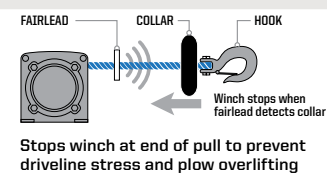

Stops winch at end of pull to prevent driveline stress and plow overlifting

PREMIUM SYNTHETIC ROPE

- Lightweight & Easy to Handle
- Superior Flexibility & Strength
- 50 ft. long

WIRELESS REMOTE

50 ft. range wireless remote control with unique code for interference-free operation

MODEL	6,000 LB	4,500 LB	3,500 LB	REQUIRED CABLES
TRAIL '21 TRAIL S '21				INCLUDED WITH WINCH TRAIL S '21 & TRAIL '21 REQUIRE WINCH COVER KIT 2884118 • $22⁴⁹
PRO XP 4 / PRO XP '20-21 <i>Includes both wired and wireless remote</i>	2883759 $1,274⁹⁹	2883758 $1,149⁹⁹	2885127 $609⁹⁹	INCLUDED WITH WINCH
XP 1000 '14-21, XP 4 1000 '14-21 XP TURBO '19-21, XP 4 TURBO '15-21 S 900 '15-20, 900 '14-20 S 4 1000 '19-20, S 1000 '16-20		2882240 $1,099⁹⁹	2881671 $609⁹⁹	TURBO S '18-21, XP TURBO '19-21, XP 1000 '19-21, TURBO S 4 '19-21, XP 4 TURBO '19-21, XP 4 1000 '19-21 REQUIRE WINCH COVER KIT 2884118 • $22⁴⁹ S 900 '16-20, S 1000 '16-20, 900 '15-20 S 4 1000 '19-20 2881551 • $74⁹⁹ 2881646 • $89⁹⁹
TURBO S '18-21 TURBO S 4 '19-21		2883828 $1,139⁹⁹		INCLUDED WITH WINCH
RS1 '18-21		2883825 $1,099⁹⁹		INCLUDED WITH WINCH