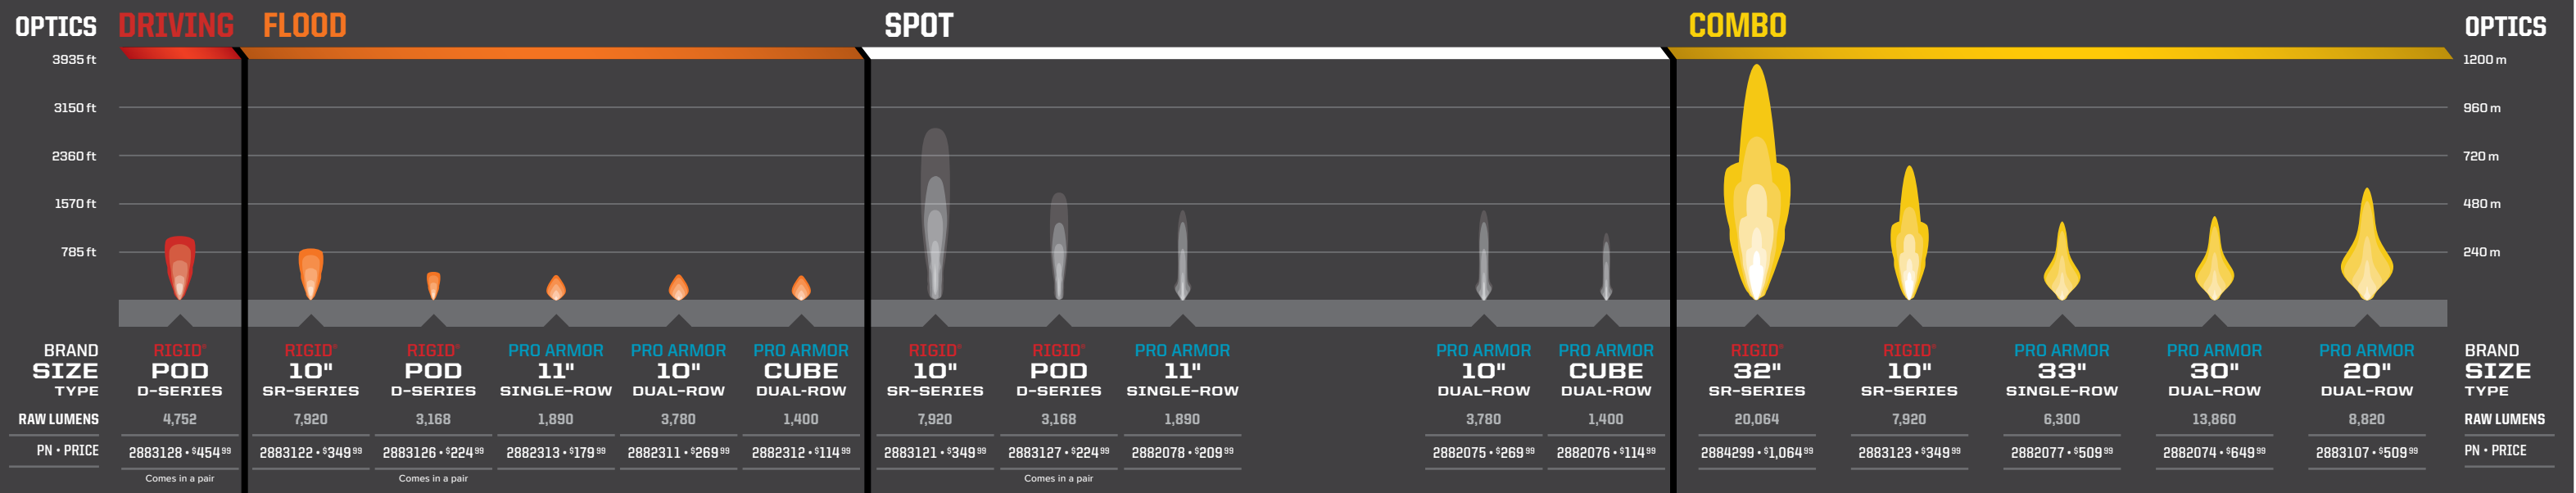

EXCLUSIVE OPTICS

RIGID® invests heavily in optical science and has patented multiple optics and optics systems, maximizing light output and efficiency.

RIGID® LIMITED LIFETIME WARRANTY

If you own a RIGID® light and it breaks, we will replace or repair it for life.*

RUGGED CONSTRUCTION

Pro Armor lights are designed to be big and beefy with an aggressive style all their own, and housed in IP67 marine-grade rated UV polyester powdercoating.

MASSIVELY BRIGHT

Pro Armor builds bright lights designed for any riding experience. All that power is directed through heat dissipating aluminum for streamlined heat management.

LIGHT BAR TYPES

SR-SERIES PRO

Sleek, powerful, low-profile (under 2" tall). Lights extreme distances with low energy usage. Available in 10" & 32"

D-SERIES PRO

Compact to fit almost anywhere with high output and low energy usage. Available in Driving, Flood & Spot

SEE THE RIGID® LIGHTING BUYERS GUIDE AT [YOUTUBE.COM/POLARISORV](https://www.youtube.com/polarisorv) SEARCH "RIGID"

DUAL-ROW LED LIGHT BARS

The most spread and farthest illumination downrange. Easy to mount. Available in Cube, 10", 20" & 30"

SINGLE-ROW LED LIGHT BARS

Powerful, compact, low-profile light bars with sleek look. Available in 11" & 33"

CUBE LED LIGHTS

Small size allows mounting in strategic locations for added lighting. Available in Flood & Spot

LIGHT BAR OPTIONS

SHOP & VERIFY VEHICLE FITMENT AT [POLARIS.COM/ShopRZR](https://www.polaris.com/ShopRZR)

COMPARE LIGHTS IN A REAL WORLD SETTING AT [POLARIS.COM/LIGHTING](https://www.polaris.com/lighting)

*If RIGID® determines, in its sole discretion, that your product is defective in material or workmanship, RIGID® will honor your warranty claim. In some cases the product will be replaced, depending on the specific timeframe of the purchase. If the product is repaired, all parts, labor and return shipping may be covered by RIGID®.

ADD A HARNESS TO MOUNT YOUR LIGHTS

MODEL	LIGHT BAR SET-UPS		
	1 LIGHT IN 1 LOCATION ON 1 SWITCH	2 LIGHTS IN 2 LOCATIONS ON 1 SWITCH	2 LIGHTS IN 2 LOCATIONS ON 2 SWITCHES
TRAIL S '21 TRAIL '21	NEW LIGHT BAR HARNESS 2884657 | $90⁹⁹	NEW LIGHT BAR HARNESS 2884657 | $90⁹⁹ ADAPTER HARNESS 2412616 | $23⁹⁹ LED Y-HARNESS 2879860 | $23⁹⁹	NEW LIGHT BAR HARNESS (x2) 2884657 | $90⁹⁹
PRO XP 4 '20-21 PRO XP '20-21	LIGHT BAR HARNESS 2883949 | $90⁹⁹ ADAPTER HARNESS 2412616 | $23⁹⁹	LIGHT BAR HARNESS 2883949 | $90⁹⁹ ADAPTER HARNESS 2412616 | $23⁹⁹ LED Y-HARNESS 2879860 | $23⁹⁹	LIGHT BAR HARNESS (x2) 2883949 | $90⁹⁹ ADAPTER HARNESS (x2) 2412616 | $23⁹⁹
RS1 '18-21	LIGHT BAR HARNESS 2883388 | $89⁹⁹	LIGHT BAR HARNESS 2883388 | $89⁹⁹ LED Y-HARNESS 2879860 | $23⁹⁹	LIGHT BAR HARNESS (x2) 2883388 | $89⁹⁹
TURBO S '18-21, TURBO S 4 '18-21, XP TURBO '15-21, XP 4 TURBO '16-21, XP1000 '14-21, XP 4 1000 '14-21, S 1000 '16-20, S 4 1000 '19-20, S 900 '15-20, 900 '14-20	LIGHT BAR HARNESS 2883486 | $89⁹⁹	LIGHT BAR HARNESS 2883486 | $89⁹⁹ LED Y-HARNESS 2879860 | $23⁹⁹	LIGHT BAR HARNESS (x2) 2883486 | $89⁹⁹

ADD BATTERY CONNECTION CABLES FOR POWER

BUSBAR HARNESSES	
MODEL	BUSBAR HARNESS
PRO XP/PRO XP 4 '20-21, TRAIL S '21, TRAIL '21, RZR RS1 '18-21, XP TURBO/XP 4 TURBO '17-21, XP 1000/XP 4 1000 '18-21, TURBO S '18-21, TURBO S 4 '19-21	HARNESS NOT REQUIRED
S 900 '16-20, S 1000 '16-20, 900 '15-20	2881551 $74⁹⁹
S 4 1000 '19-20	2881646 $89⁹⁹

PULSE All RIGID® and Pro Armor lights are Polaris PULSE ready.

SEE P. 15 FOR EXCLUSIVE PRO XP RIGID® LIGHT BAR OPTIONS

COMMON

LIGHTING

RISE COMMAND & AUDIO

WHEELS & TIRES

VEHICLE BODER PROTECTION

COOLERS

COCKPIT ACCESSORIES

WITCHES

MISC & YOUTH