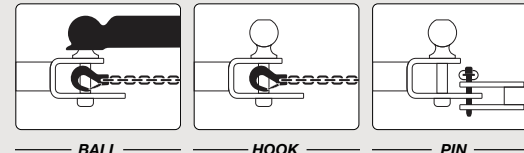

FOLDING ALUMINUM ARCHED RAMPS

- Ramp folds up for transport
 - Capacity up to 3,000 lb
 - Safety straps included
- » 88" x 12" • 2875387 • \$379⁹⁹

HITCHES

3:1 HITCHES VERSATILE 3 IN 1 FUNCTIONALITY

- Ball, pin and hook design
- Durable, rust resistant steel with black powdercoated finish
- Removable ball
- HD 5/8" pin and clip