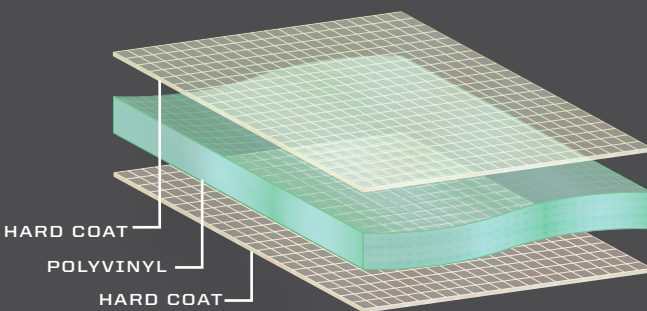

HARD COAT POLY

- Lightweight, flexible, easy to store/remove
- Impact-resistant
- Hard Coat: 30x more scratch resistance than regular poly windshields

VS

GLASS

- Superior optical clarity (automotive level)
- Scratch resistant
- Seals tight
- Cold weather / Heavy duty