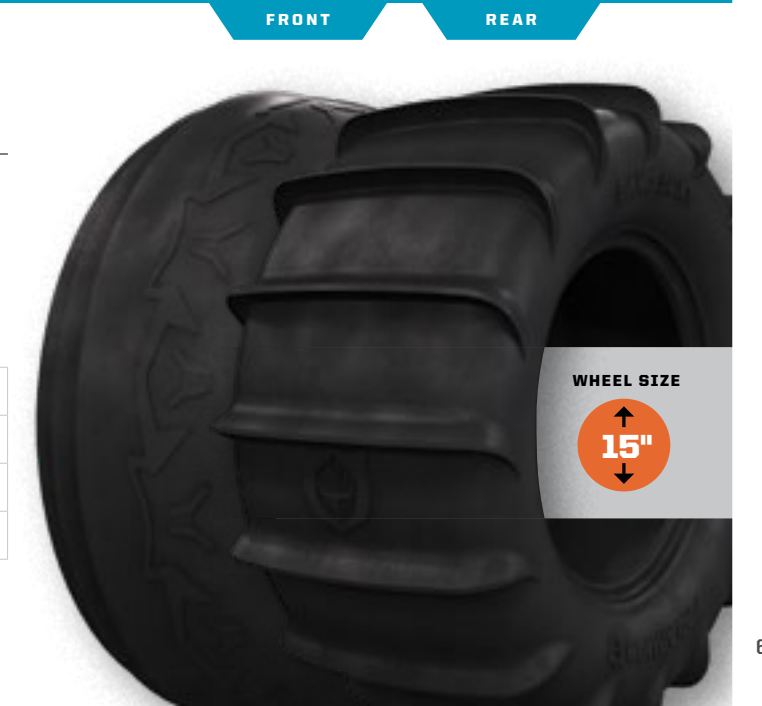

PRO ARMOR SAND 16XT

- Unique 3-tier concave design on front tires
- Wider rear tires and more paddles with more traction and better grip and flotation on the sand
- 16 paddles for optimized performance and traction on Turbo models
- 28 mm paddle depth specifically designed for increased traction while limiting sand throw

		TREAD DEPTH	TIRE WEIGHT	PLY RATING	SIDEWALL BELTS	LOAD RATING	
16"	30" x 11" R15 5416951 • $199⁹⁹	FRONT	13 mm	23 lbs	4	2	855 lbs
16"	30" x 14" R15 5416953 • $237⁹⁹	REAR	28 mm	34 lbs			925 lbs
15"	32" x 12" R15 5416952 • $225⁹⁹	FRONT	13 mm	27 lbs			1,020 lbs
15"	32" x 15" R15 5416950 • $253⁹⁹	REAR	28 mm	36 lbs			1,280 lbs