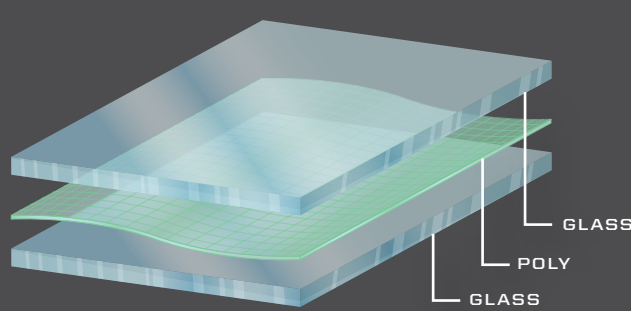

WINDSHIELDS

HARD COAT POLY

- Impact-resistant, long-lasting .25" durable hard coated polycarbonate
- Full protection with airflow vents that quickly open for cockpit ventilation

» 2884330 • $589⁹⁹
XP TURBO '19-21, XP 4 TURBO '19-21, XP 4 1000 '19-21, XP 1000 '19-21

- Durable, optical-grade polycarbonate for maximum impact resistance

» 2884018 • $425⁹⁹
XP TURBO '19-21, XP 4 TURBO '19-21, XP 4 1000 '19-21, XP 1000 '19-21

- Enhanced curved styling prevents collecting mud or dirt
- Innovative tint technology helps reduce glare and improve visibility
- Equipped with self-adjusting clamps
- 7.2" tall

» 2883135 • $269⁹⁹
TURBO S '18-21, XP TURBO '19-21, TURBO S 4 '19-21, XP 4 TURBO '19-21, XP 4 1000 '19-21, XP 1000 '19-21

REVOLUTIONARY INSTALLATION

Lock & Ride clamps for easy on-off and eliminates the risk of cracking.

GASKET SEAL

Keep drafts and moisture out. Reduces ride chatter. Full airtight seal on glass windshields.

GLASS

- Double layer laminated, tempered glass windshield
- Fits seamlessly with the roof & hood of your ORV to form a complete full seal for maximum durability and to reduce chatter

» 2884331 • $899⁹⁹
XP TURBO '19-21, XP 4 TURBO '19-21, XP 4 1000 '19-21, XP 1000 '19-21

HARD COAT POLY

- Lightweight, flexible, easy to store/remove
- Impact-resistant
- Hard Coat: 30x more scratch resistance than regular poly windshields

VS

GLASS

- Superior optical clarity (automotive level)
- Scratch resistant
- Seals tight
- Cold weather / Heavy duty

ADD A REAR PANEL TO REDUCE THE DUST SWIRL

REAR PANELS

» 2881614 • $359⁹⁹
XP TURBO '15-21, XP 4 TURBO '16-21, XP 4 1000 '14-21, XP 1000 '14-21

NOT COMPATIBLE WITH EXTREME AUDIO PODS (2883739)

» 2879507 • $179⁹⁹
XP TURBO '15-21, XP 4 TURBO '16-21, XP 4 1000 '14-21, XP 1000 '14-21

SEE P. 32 FOR