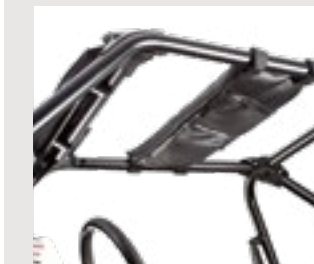

> STORAGE

OVERHEAD BAG

» 2879516 • $134⁹⁹
S 900 '15-20, S 4 1000 '19-20, S 1000 '16-20, 900 '14-20