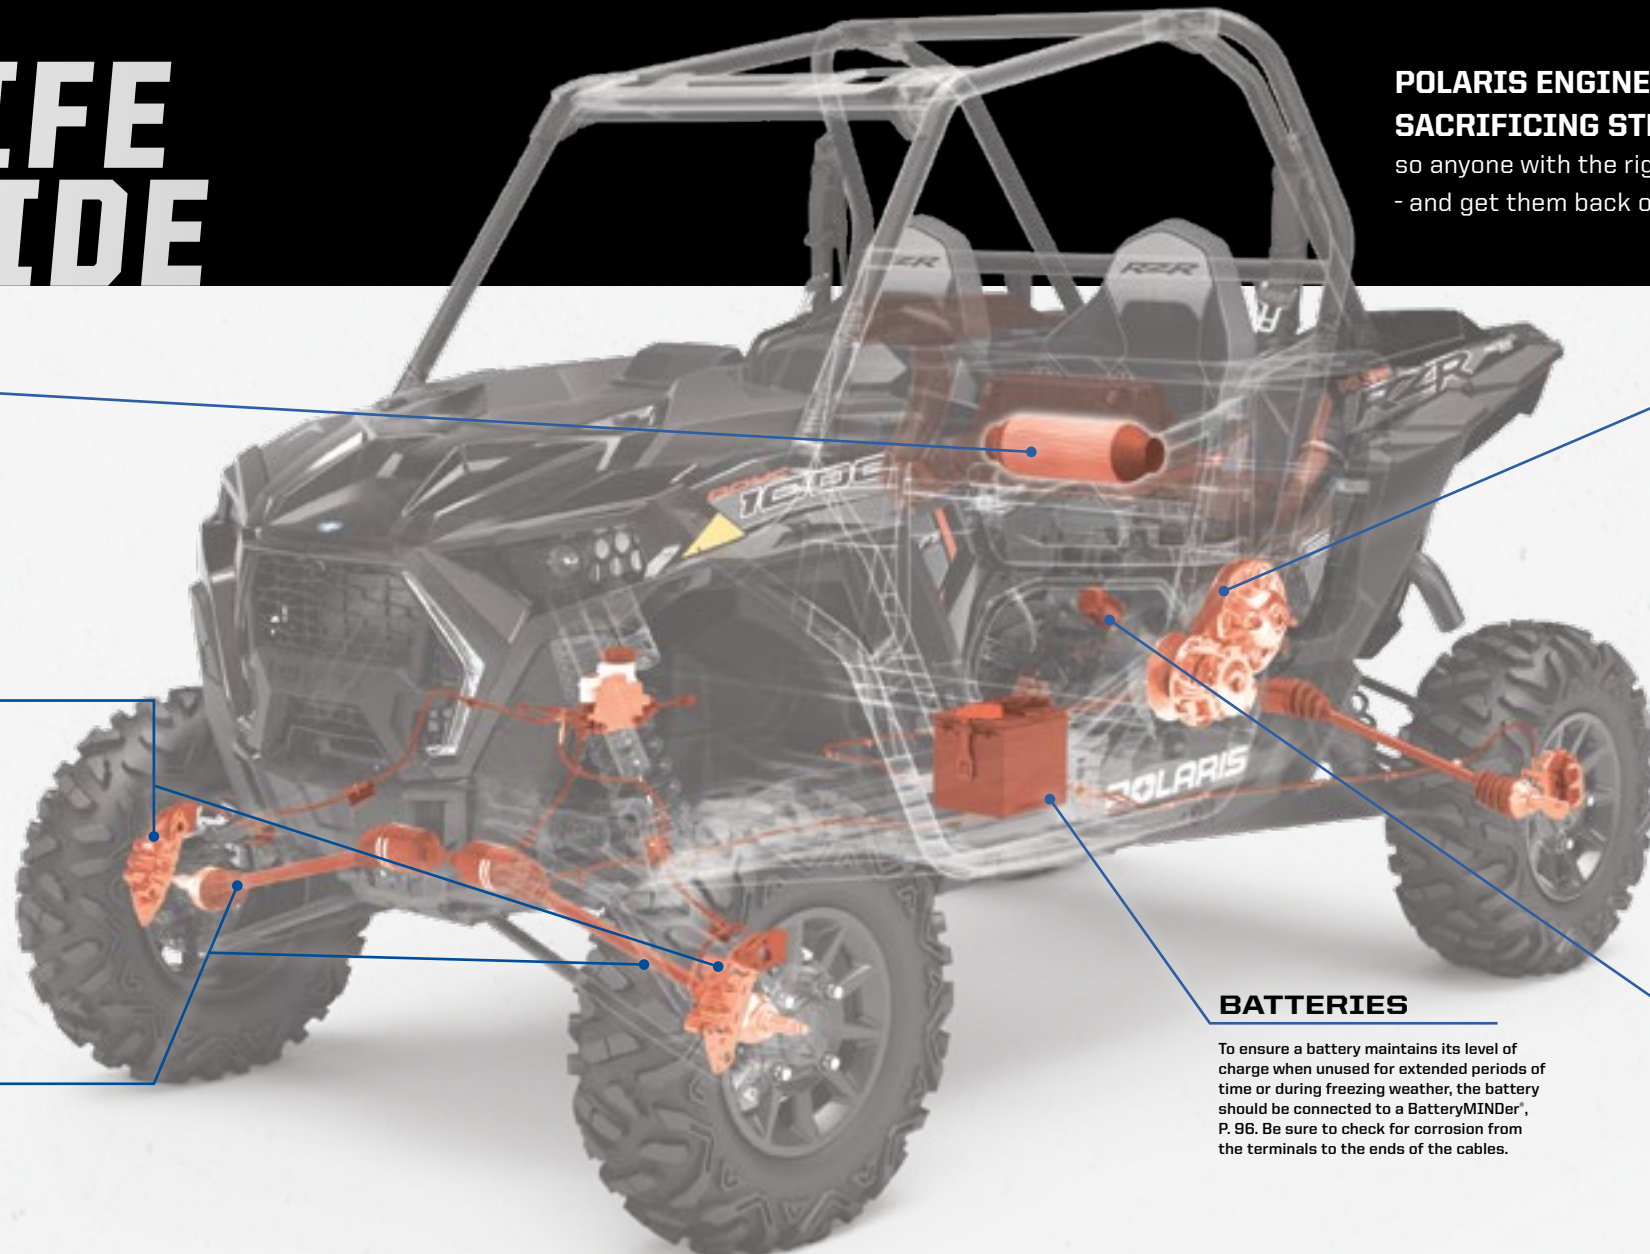

POLARIS ENGINEERS PARTS THAT PUSH THE LIMITS WITHOUT SACRIFICING STRENGTH AND DURABILITY. We build our products so anyone with the right tools can maintain their vehicle from their own garage - and get them back on the trails where they belong.

MAINTENANCE TIP

BREAK-IN PERIOD

The break-in period for your new RZR is the first 25 hours of operation, or the time it takes to use the first two tanks of fuel. No single action on your part is as important as a proper break-in period. Careful treatment of a new engine will result in more efficient performance and longer life for the engine.

NOTICE: Excessive heat build-up during the first three hours of operation will damage close-fitted engine parts. Do not operate at full throttle or high speeds for extended periods during the first three hours of use.

SEE OUR LATEST MAINTENANCE TIPS AT RZR.POLARIS.COM/EN-CA/SELF-HELP

AIR FILTERS

A clogged air filter can restrict air flow to the engine leading to reduced engine performance, engine life or catastrophic failure.

BRAKE PADS

Maintaining and/or replacing brakes are critical to the safety and functionality of a vehicle. Brake pads should be checked for wear and oil or grease (petroleum products) contamination and brake discs should be checked for cracks, excessive corrosion or warping.

HALF SHAFT

Check for tear and punctures in the boot which can lead to CV joint wear that can contribute to axle failure.

DRIVE BELTS

Polaris Engineered belts deliver unmatched performance for your off-road vehicle. Developed and tested on all our engines for all environments and conditions. Check your belt for delamination, hour glassing and glazing.

BREAK-IN PERIOD

- Use lower gear (if available) while varying speeds and avoiding wide open throttle for 5-10 miles / 8-16 km
- If no low gear is available, vary at moderate speeds while avoiding wide open throttle for 50 miles / 80 km

OUR INVESTMENT

- 40,000+ miles / 32,187 km of field testing
- Thousands of dyno hours
- 18+ months of development (13,000+ design hours) per belt
- 1,500+ vehicle validation hours
- Collaboration with powertrain & clutch engineers

YOUR ADVANTAGE

- No clutch recalibration
- Less wear & tear due to heat
- Ensure maximum vehicle performance
- More time riding, less time wrenching
- Produced in collaboration with powertrain and clutch engineers to ensure a perfect fit, maximum performance and ultimate durability

BATTERIES

To ensure a battery maintains its level of charge when unused for extended periods of time or during freezing weather, the battery should be connected to a BatteryMINDER®, P. 96. Be sure to check for corrosion from the terminals to the ends of the cables.

OIL FILTERS

Change oil filters with every oil change to provide the best engine protection and keep the engine operating at peak performance.

FOLLOW RECOMMENDED SERVICE INTERVALS IN THE OWNER'S MANUAL

MAINTENANCE SCHEDULE

25 HRS / 250 Mi / 400 km

BREAK-IN MAINTENANCE

ENGINE OIL:
CHANGE

GENERAL LUBRICATION:
ALL FITTINGS, PIVOTS, CABLES, ETC.

AIR FILTER:
INSPECT & REPLACE AS NEEDED

EXHAUST SYSTEM:
INSPECT & CLEAN
INSPECT FOR LEAKAGE OR CARBON BUILD UP AT JOINTS
INSPECT & CLEAN SCREEN TYPE SPARK ARRESTOR

50 HRS / 500 Mi / 800 km

6 MONTHS

EXHAUST SYSTEM:
INSPECT & CLEAN
INSPECT FOR LEAKAGE OR CARBON BUILD UP AT JOINTS

INSPECT & CLEAN SCREEN TYPE SPARK ARRESTOR

GENERAL LUBRICATION:
ALL FITTINGS, PIVOTS, CABLES, ETC.

DRIVE BELT:
INSPECT & ADJUST
REPLACE AS NEEDED

100 HRS / 1000 Mi / 1600 km

12 MONTHS

ENGINE OIL:
CHANGE

DRIVE BELT:
INSPECT & ADJUST
REPLACE AS NEEDED

TRANSMISSION FLUID:
CHANGE

AIR FILTER:
INSPECT & REPLACE AS NEEDED

FRONT DRIVE FLUID
CHANGE

150 HRS / 1500 Mi / 2400 km

18 MONTHS

ENGINE OIL:
CHANGE

BATTERY:
TEST, CLEAN, & CHECK FLUID LEVEL
REPLACE AS NEEDED

DRIVE BELT:
INSPECT & ADJUST
REPLACE AS NEEDED

TIRES:
INSPECT CONDITION & PRESSURE

EXHAUST SYSTEM:
INSPECT & CLEAN
INSPECT FOR LEAKAGE OR CARBON BUILD UP AT JOINTS
INSPECT & CLEAN SCREEN TYPE SPARK ARRESTOR

200 HRS / 2000 Mi / 3200 km

24 MONTHS

ENGINE OIL:
CHANGE

SHOCK OIL & SEALS
INSPECT
REPLACE AS NEEDED

BRAKE PADS & FLUID:
REPLACE BRAKE FLUID

SPARK PLUGS:
INSPECT
REPLACE AS NEEDED

AIR FILTER:
INSPECT & REPLACE AS NEEDED

EXHAUST SYSTEM:
INSPECT & CLEAN
INSPECT FOR LEAKAGE OR CARBON BUILD UP AT JOINTS
INSPECT & CLEAN SCREEN TYPE SPARK ARRESTOR

250 HRS / 2500 Mi / 4023 km