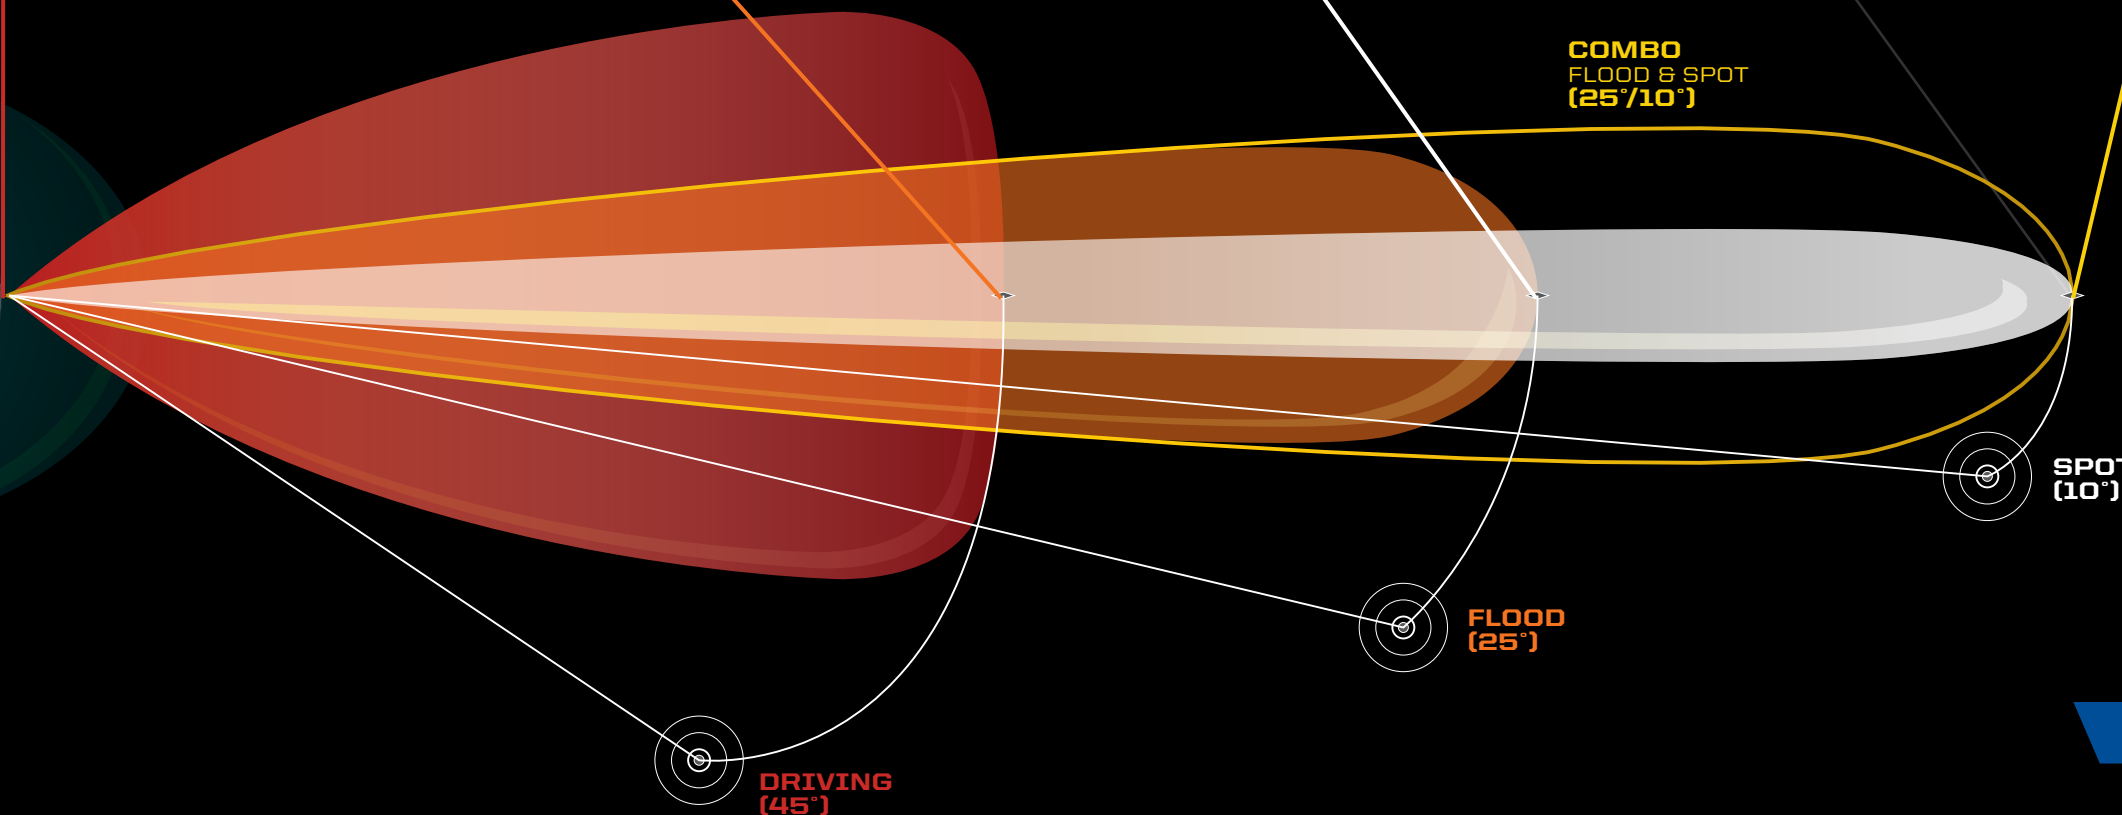

- Beam: Combination of flood and spot optics
- Ideal for: All-around distance visibility
- Recommended Mounting: All points

DRIVING SPEED

ALL

SLOW TO MEDIUM

SLOW TO MEDIUM

HIGH

LIGHT ANGLE

COMBO
FLOOD & SPOT
(25°/10°)