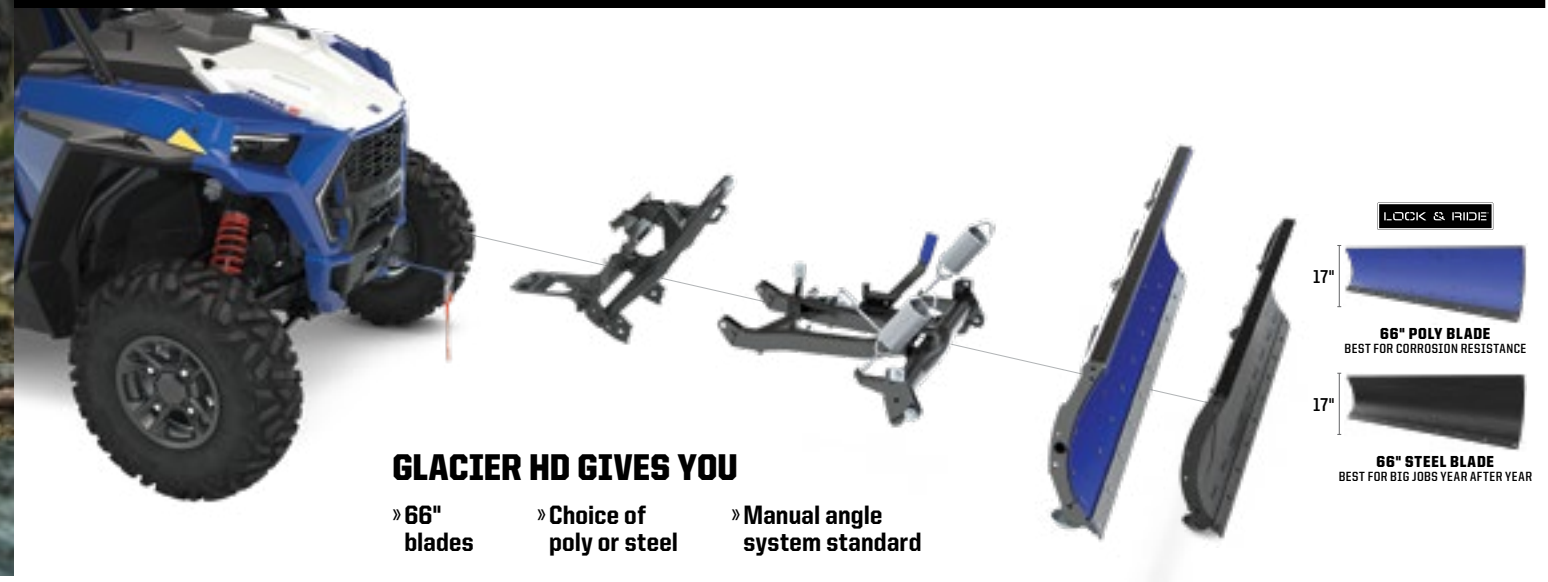

REPLACEMENT PARTS

- SYNTHETIC ROPE
4,500 LB SERIES - 50 FT
» 2879187 • \$179⁹⁹
- STEEL CABLE
3,500 LB SERIES - 50 FT
» 2878890 • \$59⁹⁹
WORKS WITH 2881671

UPGRADE YOUR HD WINCH

- WIRELESS REMOTE

 - Up to 50 FT range with LED indicator
 - Direct plug and play operation
 - » 2879316 • \$179⁹⁹
- AUTO STOP UPGRADE

 - Billeted aluminum
 - Replaces stock fairlead
 - » 2881693 • \$134⁹⁹
SYNTHETIC ROPE REQUIRED

GLACIER HD PLOW SYSTEM

MAKE QUICK WORK OF SMALLER JOBS

Move snow with the tough and capable Glacier HD plow system, and discover why a major snowfall can be the highlight of your week. With a robust frame, beefy poly and steel blade options, dismantling and amazing value, Glacier HD is a great choice in the dead of winter.