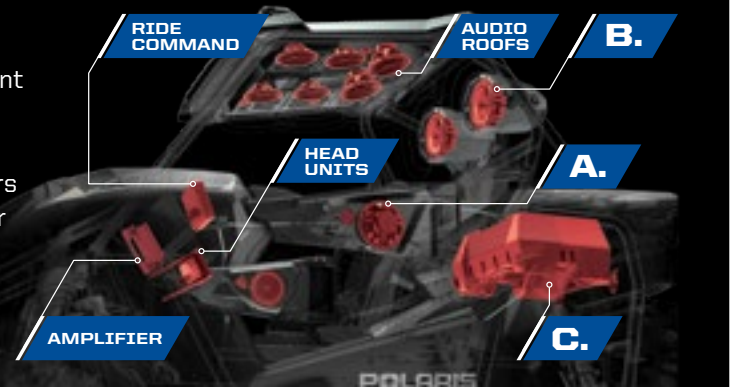

OFF-ROAD GRADE AUDIO

BUILD YOUR AUDIO SYSTEM

MBQUART®

When you research audio solutions, you'll see manufacturers bragging about how their audio equipment is "Marine Grade". Or worse yet, you'll discover they are repackaged components built for automotive applications. MB Quart®, combined with Polaris, engineers Off-Road Grade Audio equipment that's proven to deliver the loudest, crispest sound in the harshest conditions. Rain, snow, mud, heat, cold, dust—**ANY PLACE YOUR RZR EXCELS, SO WILL YOUR AUDIO.**