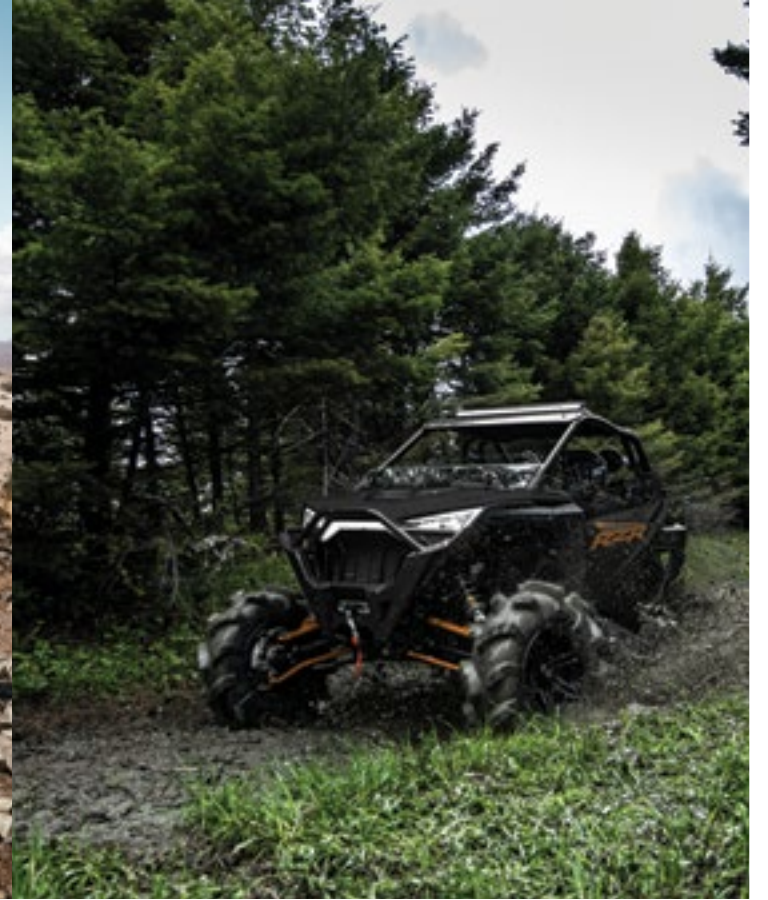

DOMINATE ANY ENVIRONMENT

FIND THE RIGHT PRO ARMOR TIRE FOR YOUR RZR

Developed and tested with Polaris engineers, ensuring the perfect fit and optimal performance mile after mile.

COMMON

LIGHTING

RISE COMMAND
& AUDIO