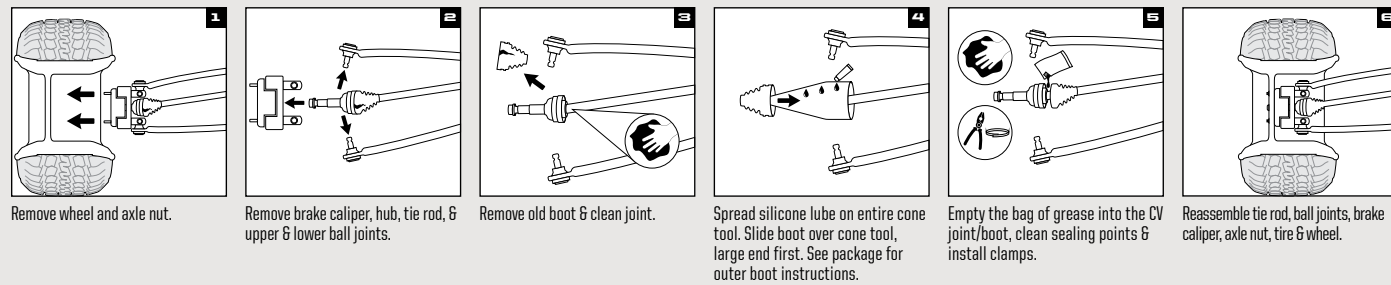

» 2830526 • \$29⁹⁹

UTV TRAIL BOOT ONLY

» 2830527 • \$14⁹⁹

ATV

» CV REPAIR KIT
2830528 • \$25⁹⁹
» TRAIL BOOT ONLY
2830529 • \$14⁹⁹

SEE HOW THE CV BOOT REPAIR KIT WORKS AT POLARIS.COM/MAINTENANCE-VIDEOS

HOW TO INSTALL