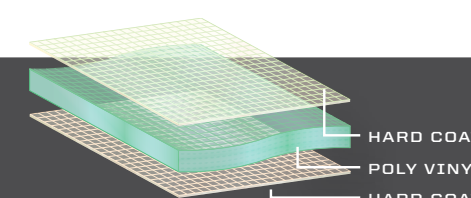

HARD COAT
POLY VINYL
HARD COAT

GLASS VS HARD COAT POLY

- Superior optical clarity (automotive level)
- Scratch resistant
- Seals tight
- Cold weather/heavy duty

- Lightweight, flexible, easy to store/remove
- Impact-resistant
- Hard Coat 30x more scratch resistance than regular poly windshields

REAR PANEL

NEW
LOCK & RIDE
POLY REAR PANEL

- Maintains rear visibility and reduces rear air swirl from entering the cockpit
- Fully compatible with all accessories
- If installed, Rear Audio Pods should project backwards

» 2884765 • $279⁹⁹
TRAIL S '21, TRAIL '21