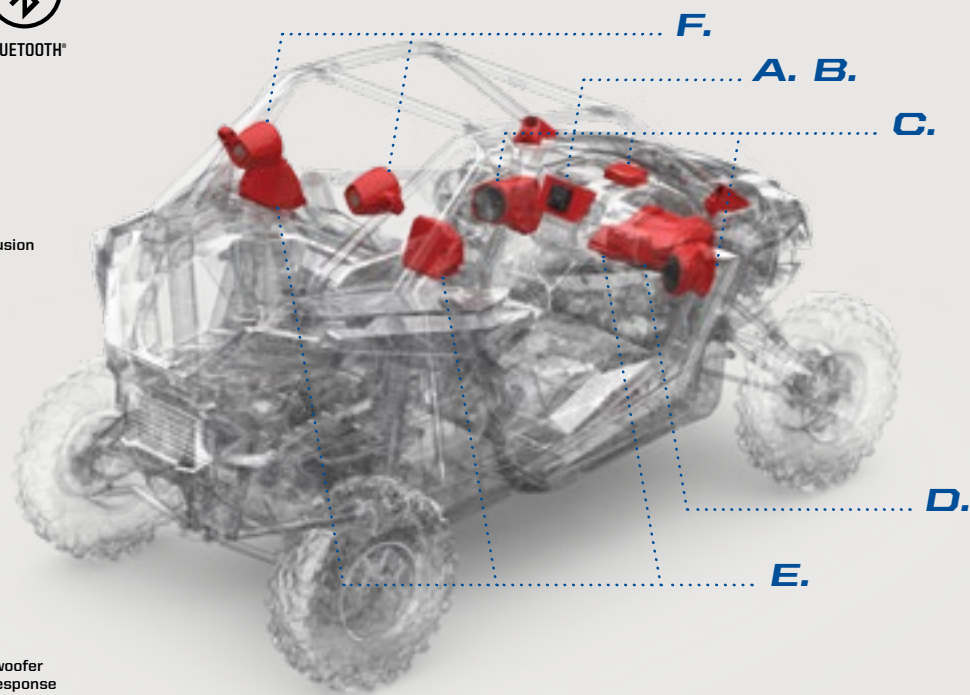

INTRODUCING A NEW AUDIO EXPERIENCE

Rockford Fosgate® partnered with Polaris to create the next evolution of factory-installed off-road audio. Purpose built to stand up to the outdoor environment and designed to perform no matter the ride. Specifically tuned and rider-centric to create a class-leading audio experience that is second to none.

- PLUG AND PLAY
- ELEMENT READY
- NO LOSS OF CARGO SPACE
- BLUETOOTH®

SOURCE UNITS

- Rockford Fosgate® engineered the first off-road tune, designed specifically for the Pro XP platform
- Tuned to combat wind and motor noise delivering an incredible sound no matter the speed
- Element ready design guards against dust and moisture intrusion

AMPLIFIERS

- Ultra Compact CLEAN technology
- Highly efficient design capable to be pushed hard without overheating

SPEAKERS

- Off-Road Optimized Element Ready speakers that thrive in any outdoor environment
- Specifically tuned enclosures create rich cockpit sound perfect for the Pro XP rider
- Rugged but lightweight materials without sacrificing speed for sound

SUBWOOFERS

- Rockford Fosgate® designed, high-power, high-excursion subwoofer that acoustically couples with the cockpit for perfect bass response
- Torture tested to ensure long life and performance

A. 7" RIDE COMMAND DISPLAY

» 2884072 • $1,549⁹⁹
PRO XP 4 '20-21, PRO XP '20-21
REQUIRES MOUNT KIT 2884584

SEE P. 56 FOR FULL RIDE COMMAND DETAILS

B. PMX-2 HEAD UNIT

- 2.7" full color display
- AM/FM/WB tuner
- Pandora® Control
- Bluetooth® Connectivity
- Includes mount kit

» 2883964 • $549⁹⁹
PRO XP 4 '20-21, PRO XP '20-21
NOT COMPATIBLE WITH PRO XP ULTIMATE AND PREMIUM

C. STAGE 2 FULL RANGE AMPLIFIER AND FRONT UNDER-DASH SPEAKERS

- 400 watt full range amplifier
- 50 watt 6.5" component speakers with tweeters with enclosures

» 2883943 • $749⁹⁹
PRO XP 4 '20-21, PRO XP '20-21
STANDARD ON PRO XP ULTIMATE AND PREMIUM

D. STAGE 3 10 INCH SUBWOOFER UPGRADE

- 400 watt 10" subwoofer with enclosure with grille
- 400 watt integrated subwoofer amplifier

» 2883857 • $749⁹⁹
PRO XP 4 '20-21, PRO XP '20-21

E. STAGE 4 10 INCH SUBWOOFER WITH REAR COAXIAL SPEAKER UPGRADE

- 400 watt 10" subwoofer with enclosure and grille
- 400 watt integrated subwoofer amplifier
- 50 watt 6.5" coaxial speakers with enclosure and grilles

» 2884655 • $1,199⁹⁹
PRO XP 4 '20-21, PRO XP '20-21

F. REAR PODS USE WITH STAGE 2, STAGE 3 OR STAGE 4

- 50 watt 6.5" coaxial speakers with can-enclosures and mounting hardware and grilles
- Stage 2 and 3 require Audio Harness (2415152), sold separately

» 2883945 • $599⁹⁹
PRO XP 4 '20-21, PRO XP '20-21