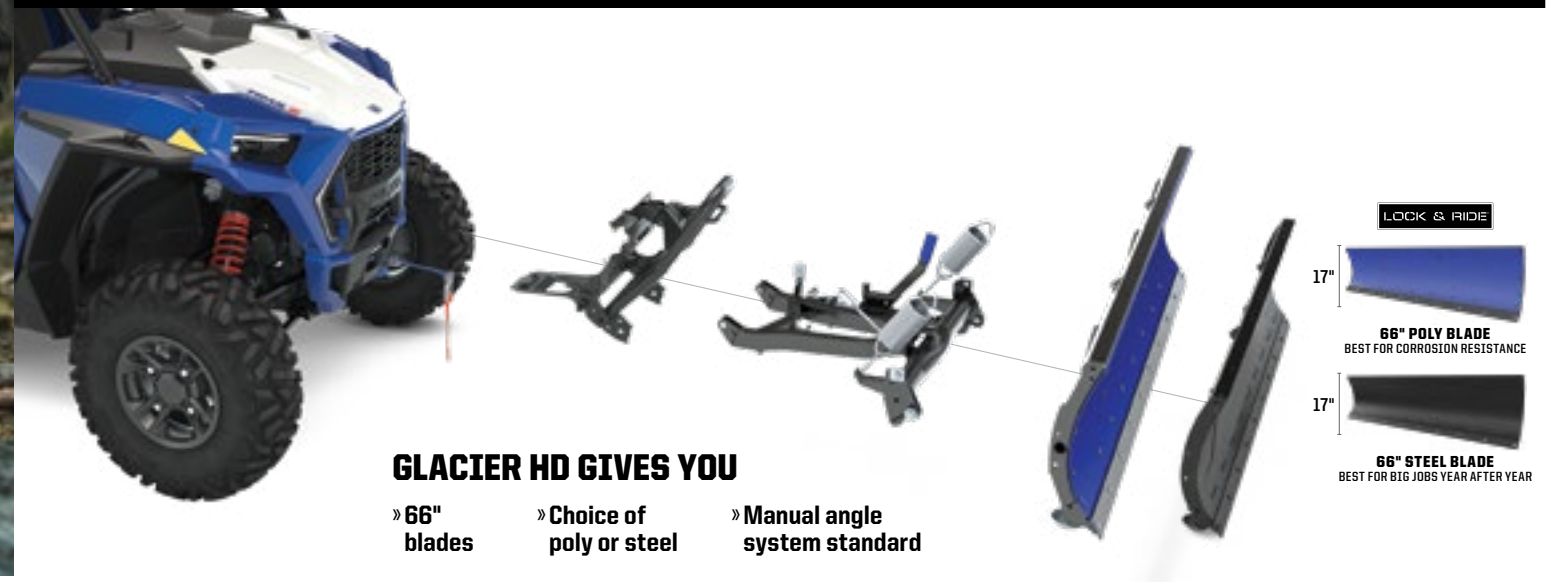

GLACIER HD PLOW SYSTEM

MAKE QUICK WORK OF SMALLER JOBS

Move snow with the tough and capable Glacier HD plow system, and discover why a major snowfall can be the highlight of your week. With a robust frame, beefy poly and steel blade options, dismantling and amazing value, Glacier HD is a great choice in the dead of winter.