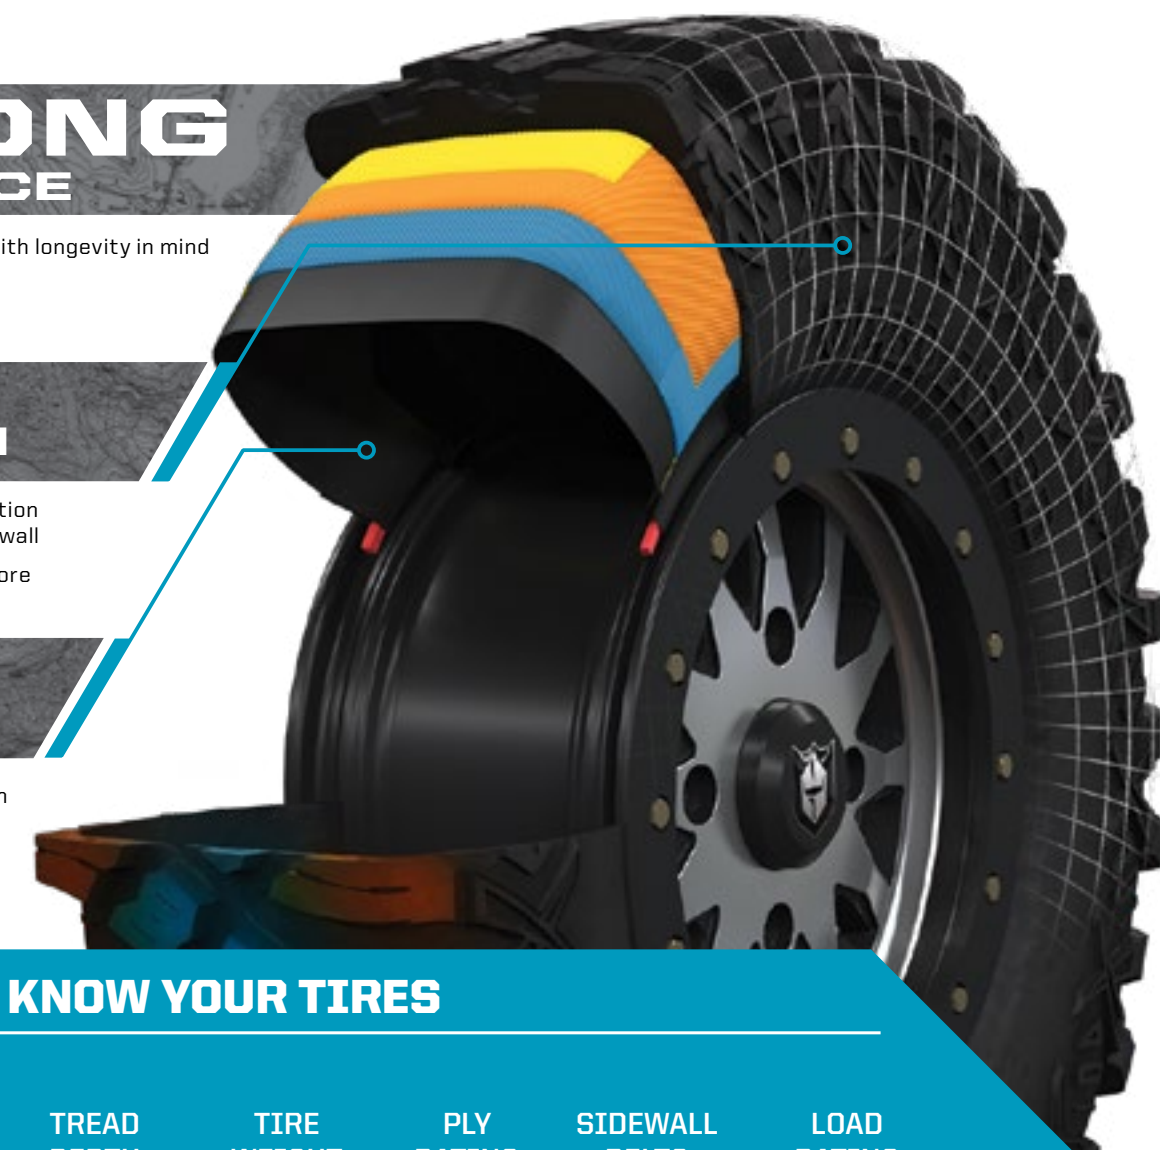

KNOW YOUR TERRAIN

- Tread patterns optimized for extreme traction
- Ideal for both hard pack and loose trail

- Flexible "grippy" tread
- Aggressive side bite

- Provides traction and durability
- Built to perform in hard sand, jagged rocks or any other extreme terrain

- Extra deep treads
- Self-cleaning lugs

- Paddles provide traction and durability in soft sand
- Built to float on top of sand

- Industry leading anti-puncture side walls
- Purpose-built, long lasting tread patterns

- Handles extreme cold
- Holds shape and provides traction

SUPERIOR PERFORMANCE & DURABILITY

WAYS TO SHOP WHEELS & TIRES

LIFELONG PERFORMANCE

- Every tire is designed and constructed with longevity in mind
- 3,000+ mile rated

PREMIUM PROTECTION

- Pro Armor makes tires with extra protection exactly where it's needed most—the sidewall
- Triple-belted sidewalls keep your tires more resistant so you can keep going

TOUGHEST TIRES

- Higher ply ratings mean added protection
- Pro Armor builds 8 or 10-ply rated tires for higher puncture-resistance

KNOW YOUR TIRES

DIMENSIONS			TREAD DEPTH	TIRE WEIGHT	PLY RATING	SIDEWALL BELTS	LOAD RATING
TIRE HEIGHT	TIRE WIDTH	WHEEL DIAMETER					
32" x 9"	R15	FRONT/REAR	30 mm	41 lbs	10	3	1,320 lbs
Part Number • Price							
USAGE Where can you use the tire			TREAD DEPTH Deeper treads have more grip in all conditions	TIRE WEIGHT A lighter tire makes for improved vehicle performance	PLY RATING Indicates tire puncture-resistance	SIDEWALL BELTS Increase your resistance to sidewall punctures	LOAD RATING How much weight can the tire handle

TIRES BY SIZE

26"	27"	28"	29"	30"	32"	33"
DUAL THREAT	MUD XC	ATTACK 2.0	MUD XC	ATTACK 2.0	DUAL THREAT	CRAWLER XR
ATTACK	WHITEOUT	DUNE	DUAL THREAT	SAND	CRAWLER XG	PRO RUNNER
		CRAWLER XG	HD-K	SAND XT	CRAWLER XR	
		CRAWLER XR		CRAWLER XG	SAND XT	
				WHITEOUT	PRO RUNNER	
				PRO RUNNER	MUD XT	

TIRES BY TERRAIN

TRAIL	ROCK	DESERT	MUD	DUNES	SNOW
ATTACK 2.0	ATTACK 2.0	ATTACK 2.0	MUD XC	DUNE	ATTACK 2.0
ATTACK	DUAL THREAT	ATTACK	MUD XT	SAND	ATTACK
DUAL THREAT	CRAWLER XR	DUAL THREAT		SAND XT	WHITEOUT
MUD XC	CRAWLER XG	CRAWLER XR			HD-K
CRAWLER XR	PRO RUNNER	CRAWLER XG			
CRAWLER XG		PRO RUNNER			
PRO RUNNER					
HD-K					

WHEELS BY SIZE

14"	15"	16"
40-SERIES (9 TIRE OPTIONS)	50-SERIES (8 TIRE OPTIONS)	60-SERIES (1 TIRE OPTION)
4201 (AMPLIFY)	5201 (CYCLONE)	6301 (REVOLVER)
4202 (BUCKLE)	5202 (FLARE)	
4301 (COMBAT)	5301 (HALO)	
4203 (REBLR)	5203 (HEXLR)	
4204 (SHACKLE)	5101 (WHITEOUT)	
4205 (SIXR)	5204 (WYDE)	
4206 (SPLIT)	5205 (KNIGHT)	
HD DUAL BEADLOCK		

KNOW YOUR WHEELS

STEP 1: SELECT YOUR SERIES

4 = 40-SERIES   5 = 50-SERIES   6 = 60-SERIES

STEP 2: CHOOSE YOUR LOAD RATING

1 = <800 LBS   2 = 801 - 1,300 LBS   3 = 1,301 - 1,600+ LBS

STEP 3: PICK YOUR STYLE

OFFSET / BEADLOCK / COLOR

INCREASE OFFSET FROM STOCK = NARROWER STANCE
DECREASE OFFSET FROM STOCK = WIDER STANCE