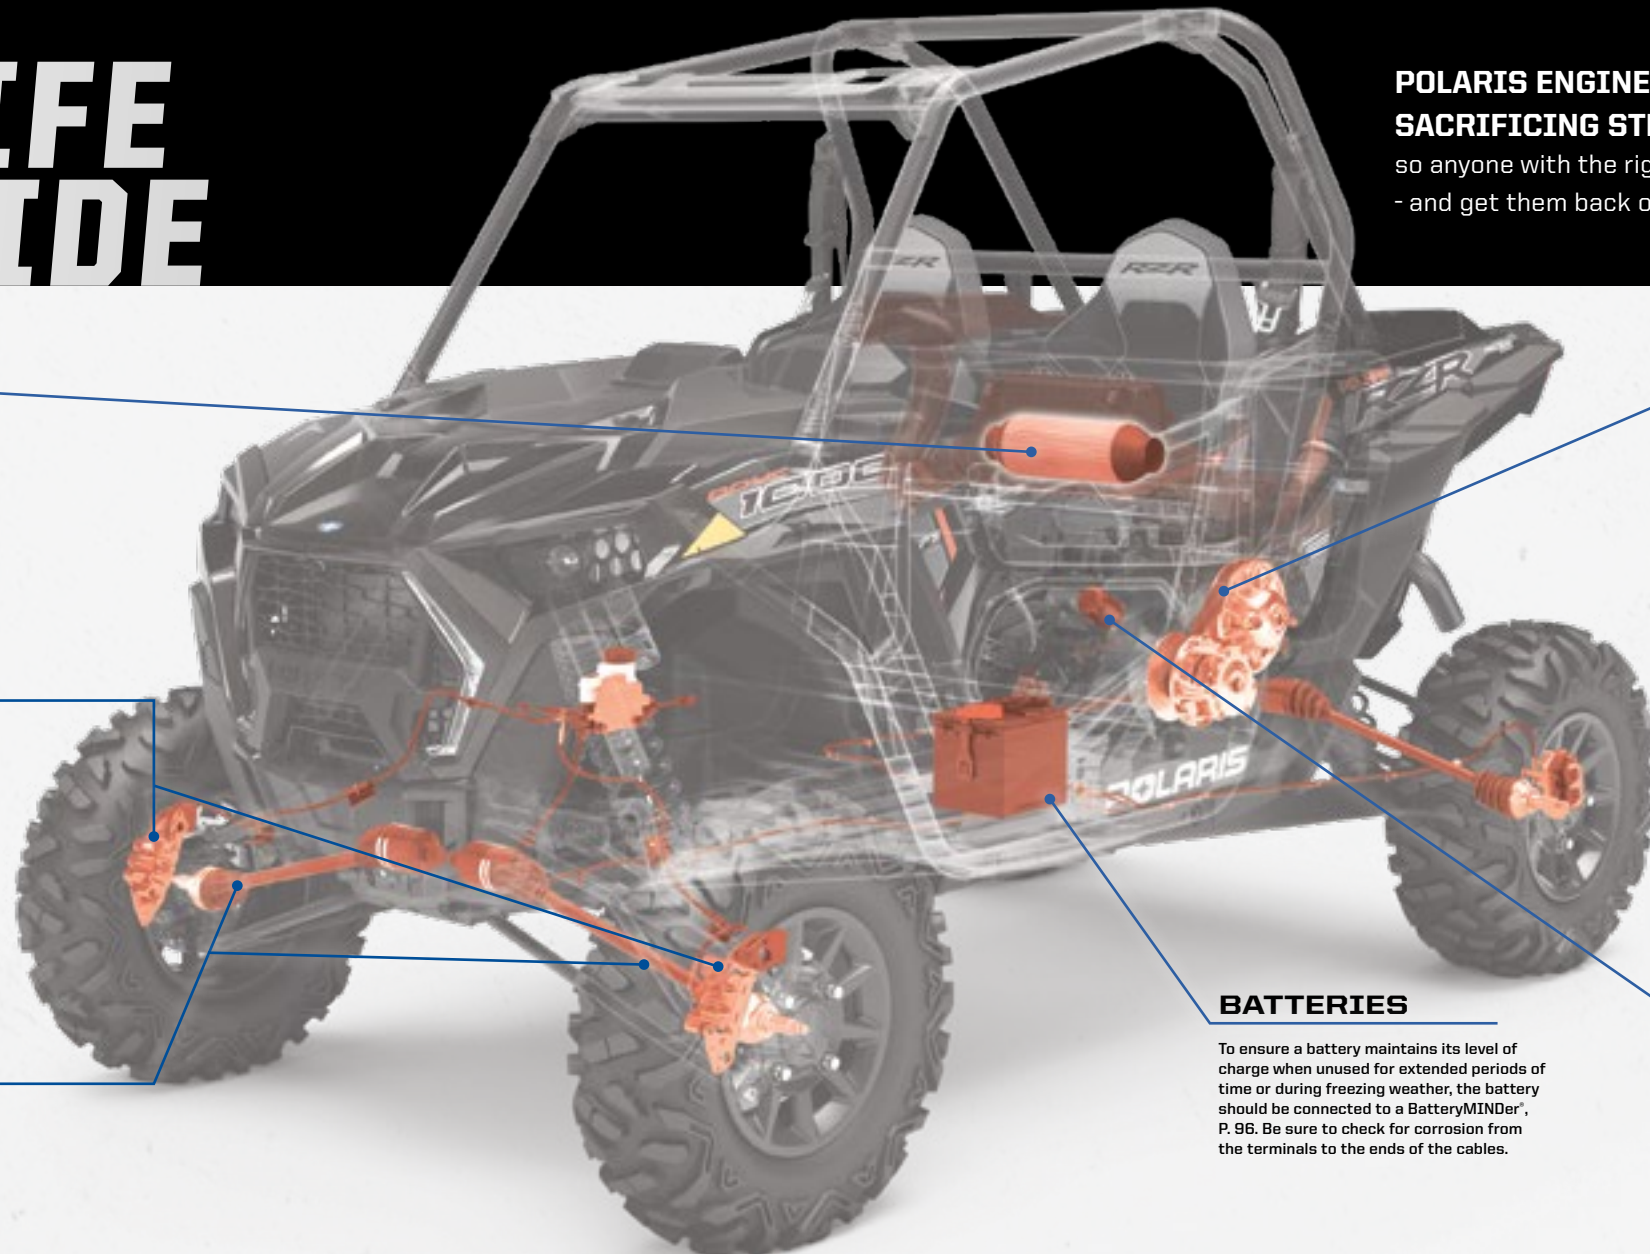

POLARIS ENGINEERS PARTS THAT PUSH THE LIMITS WITHOUT SACRIFICING STRENGTH AND DURABILITY. We build our products so anyone with the right tools can maintain their vehicle from their own garage - and get them back on the trails where they belong.

MAINTENANCE TIP

BREAK-IN PERIOD

The break-in period for your new RZR is the first 25 hours of operation, or the time it takes to use the first two tanks of fuel. No single action on your part is as important as a proper break-in period. Careful treatment of a new engine will result in more efficient performance and longer life for the engine.

NOTICE: Excessive heat build-up during the first three hours of operation will damage close-fitted engine parts. Do not operate at full throttle or high speeds for extended periods during the first three hours of use.

SEE OUR LATEST MAINTENANCE TIPS AT RZR.POLARIS.COM/EN-US/SELF-HELP

AIR FILTERS

A clogged air filter can restrict air flow to the engine leading to reduced engine performance, engine life or catastrophic failure.

BRAKE PADS

Maintaining and/or replacing brakes are critical to the safety and functionality of a vehicle. Brake pads should be checked for wear and oil or grease (petroleum products) contamination and brake discs should be checked for cracks, excessive corrosion or warping.

HALF SHAFT

Check for tear and punctures in the boot which can lead to CV joint wear that can contribute to axle failure.

DRIVE BELTS

Polaris Engineered belts deliver unmatched performance for your off-road vehicle. Developed and tested on all our engines for all environments and conditions. Check your belt for delamination, hour glassing and glazing.

BREAK-IN PERIOD

- Use lower gear (if available) while varying speeds and avoiding wide open throttle for 5-10 miles
- If no low gear is available, vary at moderate speeds while avoiding wide open throttle for 50 miles

OUR INVESTMENT

- 40,000+ miles of field testing
- Thousands of dyno hours
- 18+ months of development (13,000+ design hours) per belt
- 1,500+ vehicle validation hours
- Collaboration with powertrain & clutch engineers

YOUR ADVANTAGE

- No clutch recalibration
- Less wear & tear due to heat
- Ensure maximum vehicle performance
- More time riding, less time wrenching
- Produced in collaboration with powertrain and clutch engineers to ensure a perfect fit, maximum performance and ultimate durability

BATTERIES

To ensure a battery maintains its level of charge when unused for extended periods of time or during freezing weather, the battery should be connected to a BatteryMINDER®, P. 96. Be sure to check for corrosion from the terminals to the ends of the cables.

OIL FILTERS

Change oil filters with every oil change to provide the best engine protection and keep the engine operating at peak performance.

FOLLOW RECOMMENDED SERVICE INTERVALS IN THE OWNER'S MANUAL

MAINTENANCE SCHEDULE