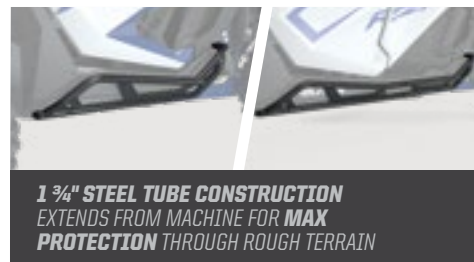

PRO XP '20-21
NOT COMPATIBLE WITH INNER DOOR CLOSE OFF PANELS (2884658)

1 3/4" STEEL TUBE CONSTRUCTION
EXTENDS FROM MACHINE FOR MAX PROTECTION THROUGH ROUGH TERRAIN

KICK-OUT

COLOR	2-SEAT	4-SEAT
■ MATTE BLACK	2883997-458 \$349 ⁹⁹	2883988-458 \$609 ⁹⁹
■ INDY RED	2883997-293 \$374 ⁹⁹	2883988-293 \$654 ⁹⁹
■ BLUE METALLIC	2883997-751 \$374 ⁹⁹	2883988-751 \$654 ⁹⁹