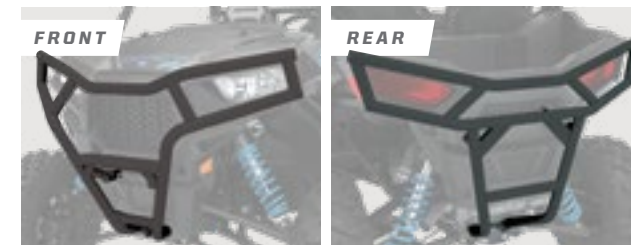

DELUXE BUMPERS

- Perfect for: Maximum protection, integrated mounting points

1 1/2" DIAMETER STEEL TUBE CONSTRUCTION

COLOR	FRONT	PRICE	REAR	PRICE
MATTE BLACK	2880166-458	$309⁹⁹	2880164-458	$309⁹⁹
INDY RED	2881591-293	$334⁹⁹	2881590-293	$334⁹⁹

S 900 '15-20, S 4 1000 '19-20, S 1000 '16-20, 900 '14-20
REAR BUMPERS NOT COMPATIBLE WITH STOCK S 4 1000 BUMPER