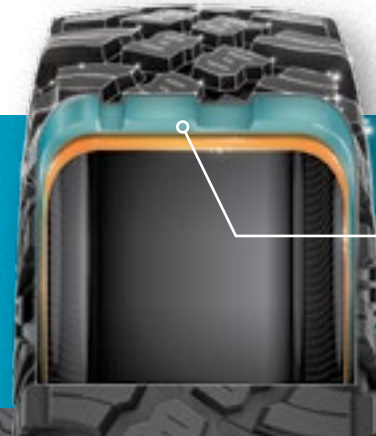

WHEEL SIZE

↑ 14" ↓

↑ 15" ↓

↑ 16" ↓

XG DUAL-DUROMETER

- Taller lug height and dual-durometer construction
- Perfect balance between high-speed performance, durability and flex in order to grip slick rock

FRONT/REAR