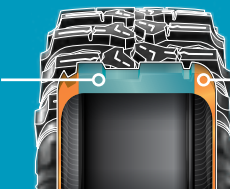

Softer Durometer Rubber = More Grip