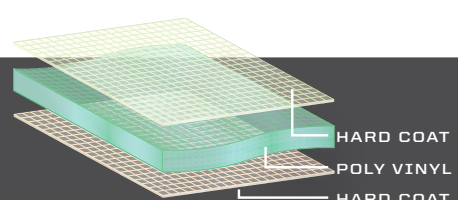

HARD COAT POLY

- Lightweight, flexible, easy to store/remove
- Impact-resistant
- Hard Coat: 30x more scratch resistance than regular poly windshields