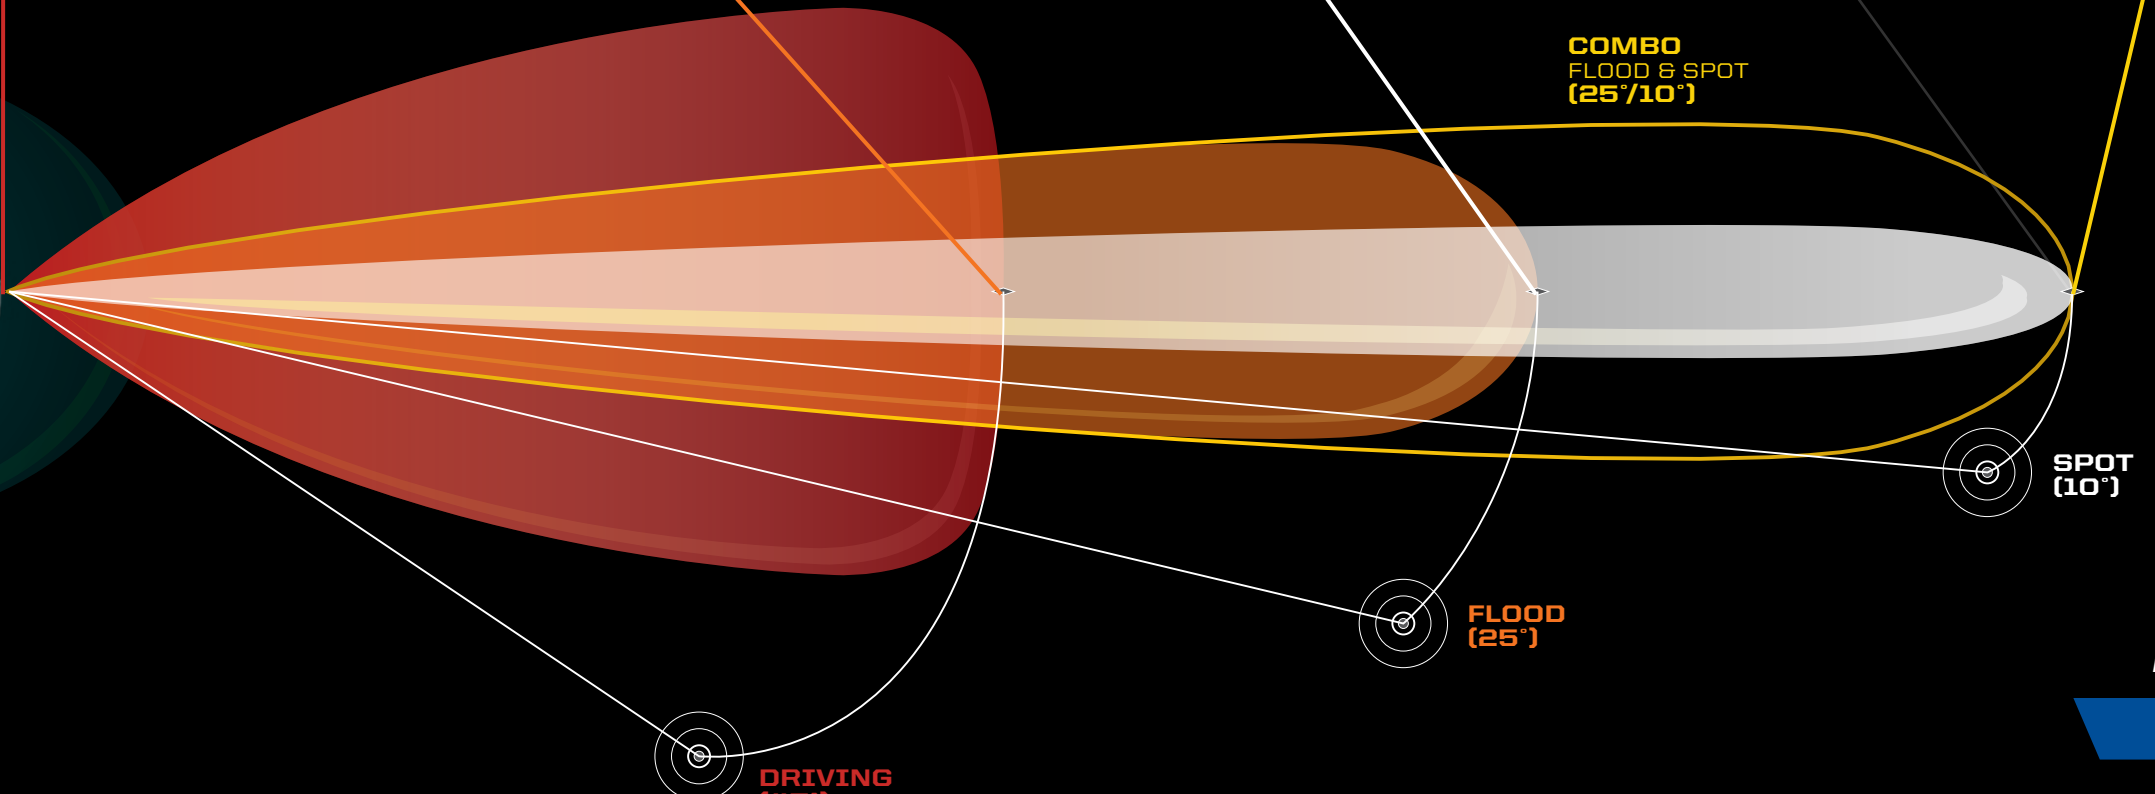

- Beam: Combination of flood and spot optics
- Ideal for: All-around distance visibility
- Recommended Mounting: All points

DRIVING SPEED

ALL

SLOW TO MEDIUM

SLOW TO MEDIUM

HIGH

LIGHT ANGLE

CUSTOMIZE YOUR ILLUMINATION MIX & MATCH LIGHTS