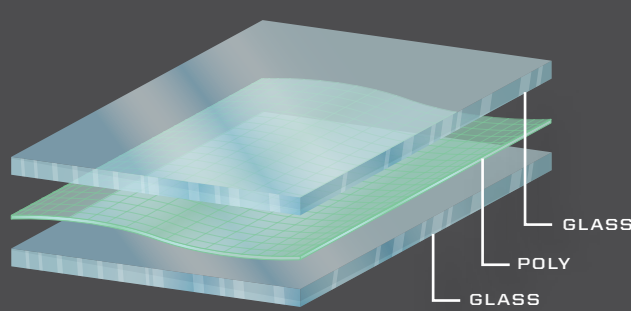

WINDSHIELDS

HARD COAT POLY

- Impact-resistant, long-lasting .25" durable hard coated polycarbonate
- Full protection with airflow vents that quickly open for cockpit ventilation

» 2884330 • $419⁹⁹
XP TURBO '19-21, XP 4 TURBO '19-21, XP 4 1000 '19-21, XP 1000 '19-21

- Durable, optical-grade polycarbonate for maximum impact resistance

» 2884018 • $309⁹⁹
XP TURBO '19-21, XP 4 TURBO '19-21, XP 4 1000 '19-21, XP 1000 '19-21

- Enhanced curved styling prevents collecting mud or dirt
- Innovative tint technology helps reduce glare and improve visibility
- Equipped with self-adjusting clamps
- 7.2" tall

» 2883135 • $209⁹⁹
TURBO S '18-21, XP TURBO '19-21, TURBO S 4 '19-21, XP 4 TURBO '19-21, XP 4 1000 '19-21, XP 1000 '19-21

REVOLUTIONARY INSTALLATION

Lock & Ride clamps for easy on-off and eliminates the risk of cracking.

GASKET SEAL

Keep drafts and moisture out. Reduces ride chatter. Full airtight seal on glass windshields.

GLASS

- Double layer laminated, tempered glass windshield
- Fits seamlessly with the roof & hood of your ORV to form a complete full seal for maximum durability and to reduce chatter

» 2884331 • $699⁹⁹
XP TURBO '19-21, XP 4 TURBO '19-21, XP 4 1000 '19-21, XP 1000 '19-21

HARD COAT POLY

- Lightweight, flexible, easy to store/remove
- Impact-resistant
- Hard Coat: 30x more scratch resistance than regular poly windshields

VS GLASS

- Superior optical clarity (automotive level)
- Scratch resistant
- Seals tight
- Cold weather / Heavy duty

ADD A REAR PANEL TO REDUCE THE DUST SWIRL

REAR PANELS

» 2881614 • $269⁹⁹
XP TURBO '15-21, XP 4 TURBO '16-21, XP 4 1000 '14-21, XP 1000 '14-21
NOT COMPATIBLE WITH EXTREME AUDIO PODS (2883739)

» 2879507 • $134⁹⁹
XP TURBO '15-21, XP 4 TURBO '16-21, XP 4 1000 '14-21, XP 1000 '14-21