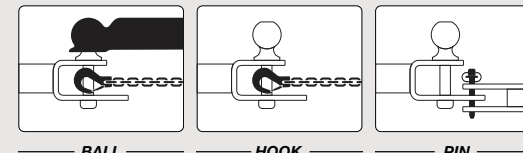

FOLDING ALUMINUM ARCHED RAMPS

- Ramp folds up for transport
 - Capacity up to 3,000 lb
 - Safety straps included
- » 88" x 12" • 2875387 • \$289⁹⁹

HITCHES

3:1 HITCHES VERSATILE 3 IN 1 FUNCTIONALITY

- Ball, pin and hook design
- Durable, rust resistant steel with black powdercoated finish
- Removable ball
- HD 5/8" pin and clip