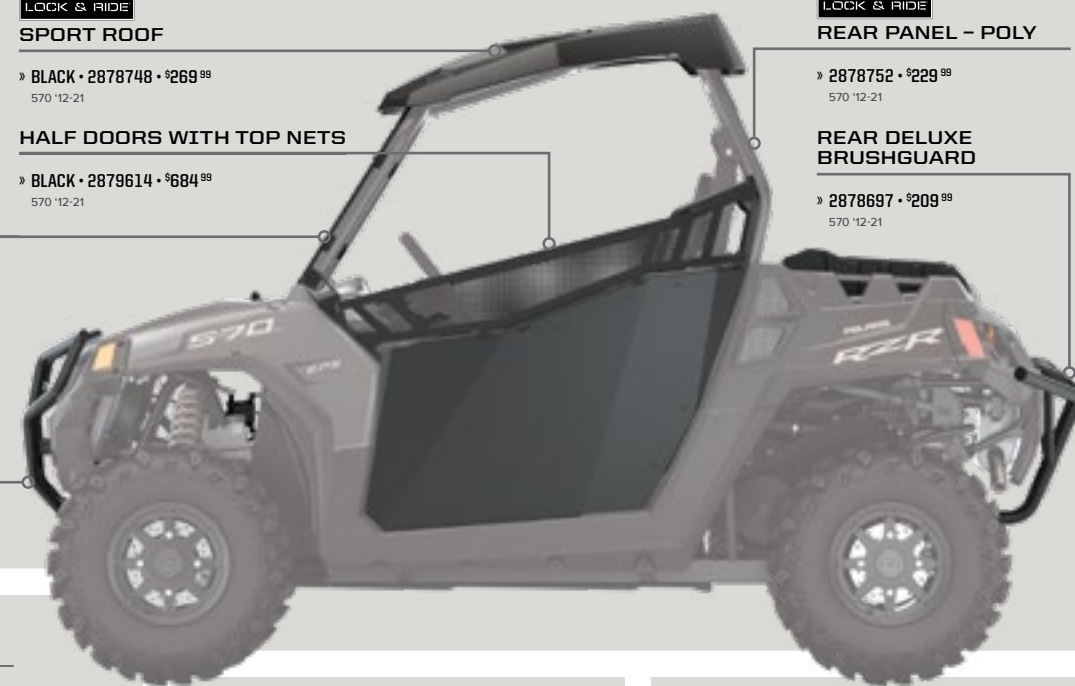

REAR DELUXE BRUSHGUARD

» 2878697 • $209⁹⁹
570 '12-21

POLARIS HD 3,500 LB. WINCH

• All power cables included in the kit

» 2879334 • $469⁹⁹
570 '12-21

BUSBAR HARNESS REQUIRED, SOLD SEPARATELY

SEAT ADJUSTER KIT

» 2877390 • $74⁹⁹
570 '12-21

HORN KIT

» 2877788 • $84⁹⁹
570 '12-21