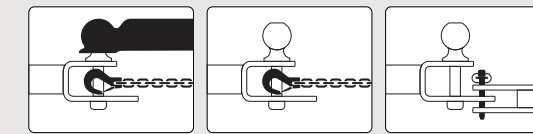

BALL HOOK PIN

- Ball, hook and pin design
- Durable, rust resistant steel with black powdercoated finish

- Removable ball
- HD 5/8" pin and clip

HITCH WITH 2" BALL

- » 2" x 2" RECEIVER 2830522 • \$39⁹⁹
- » 1 1/4" x 1 1/4" RECEIVER 2830523 • \$39⁹⁹