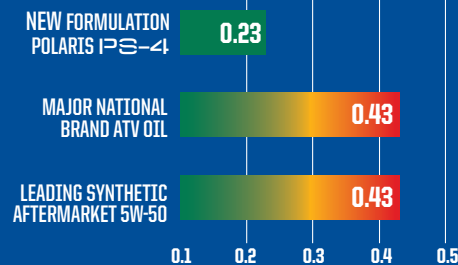

ENGINE WEAR TEST LOWER NUMBER = LESS WEAR OF CRITICAL ENGINE PARTS LESS WEAR MEANS LONGER ENGINE LIFE

ASTM D4172. In 3rd party against 11 competitive products Polaris had 40% or better wear protection compared to all of the test products.

THE BEST PROTECTION

- At least 40% improved wear protection compared to previous Polaris PS-4 formulation and all aftermarket oils tested

Best engine protection against wear for the longest engine life.