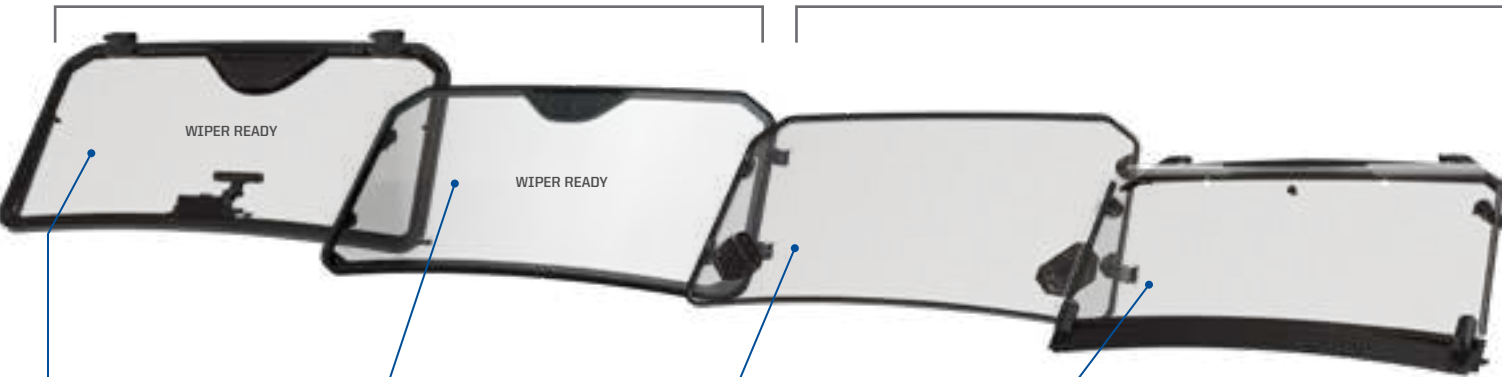

GLASS

HARD COAT POLY

POLY

TIP-OUT WINDSHIELD - GLASS TOP SELLER

» 2881108 • $1,239⁹⁹
POLARIS GENERAL XP 1000/4 '20-22
POLARIS GENERAL 1000/4 '16-22

LOCK & RIDE FULL WINDSHIELD - GLASS TOP SELLER

» 2889064 • $749⁹⁹
POLARIS GENERAL XP 1000/4 '20-22
POLARIS GENERAL 1000/4 '16-22

LOCK & RIDE VENTED WINDSHIELD - HARD COAT POLY

» 2884223 • $599⁹⁹
POLARIS GENERAL XP 1000/4 '20-22
POLARIS GENERAL 1000/4 '16-22

LOCK & RIDE FLIP-DOWN WINDSHIELD - HARD COAT POLY

» 2889156 • $569⁹⁹
POLARIS GENERAL XP 1000/4 '20-22
POLARIS GENERAL 1000/4 '16-22