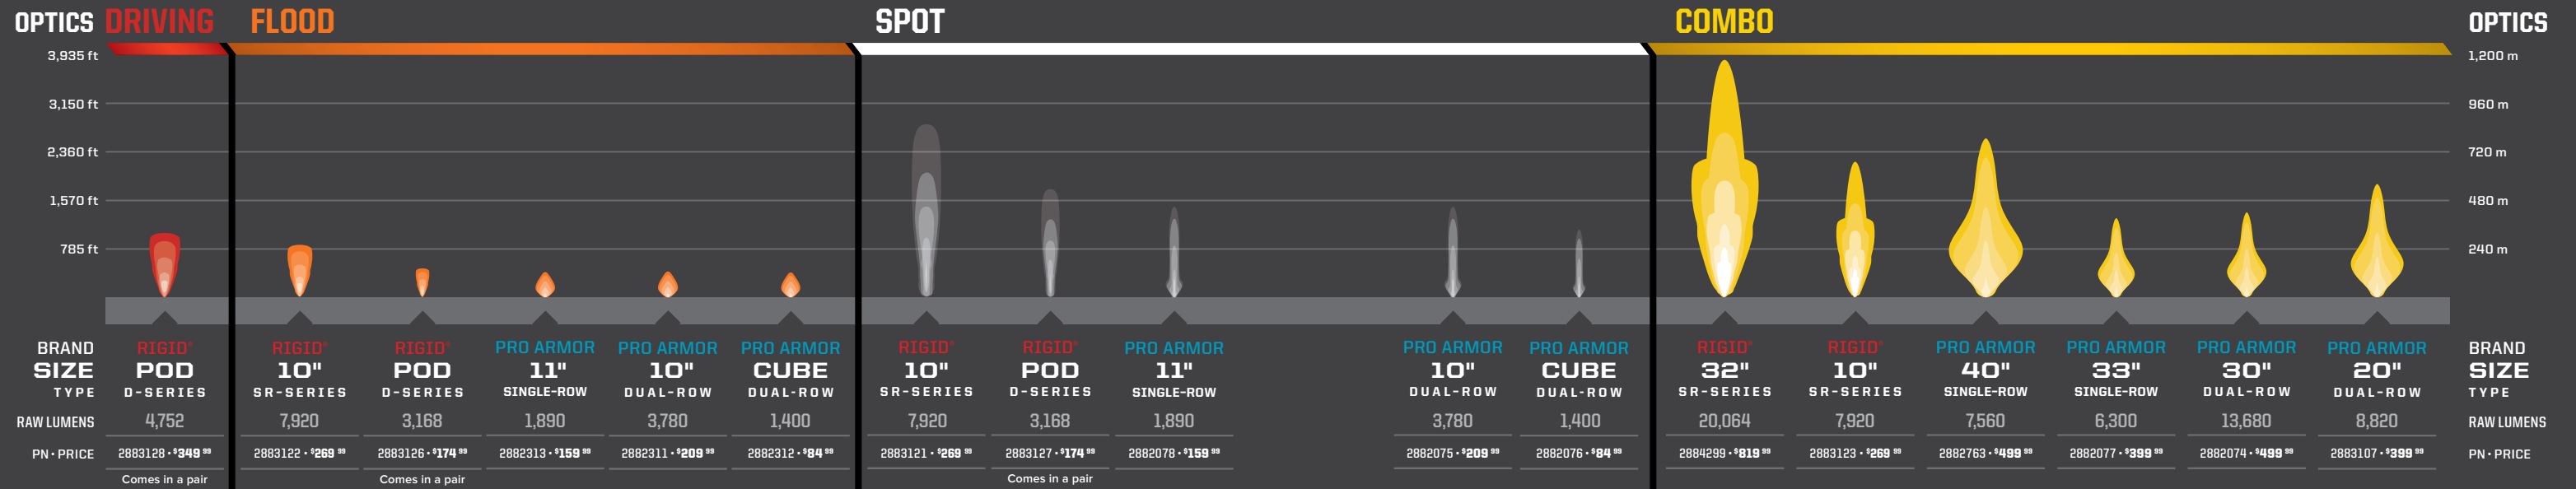

EXCLUSIVE OPTICS

RIGID® invests heavily in optical science and has patented multiple optics and optics systems, maximizing light output and efficiency.

RIGID® LIMITED LIFETIME WARRANTY

If you own a RIGID® light and it breaks, we will replace or repair it for life.*

RUGGED CONSTRUCTION

Pro Armor lights are designed to be big and beefy with an aggressive style all their own, and housed in IP67 marine-grade rated UV polyester powdercoating.

MASSIVELY BRIGHT

Pro Armor builds bright lights designed for any riding experience. All that power is directed through heat dissipating aluminum for streamlined heat management.

LIGHT BAR TYPES

SR-SERIES PRO

Sleek, powerful, low-profile (under 2" tall). Lights extreme distances with low energy usage.
Available in 10" & 32"

D-SERIES PRO

Compact to fit almost anywhere with high output and low energy usage.
Available in Driving, Flood & Spot

DUAL-ROW LED LIGHT BARS

The most spread and farthest illumination downrange. Easy to mount.
Available in Cube, 10", 20" & 30"

SINGLE-ROW LED LIGHT BARS

Powerful, compact, low-profile light bars with sleek look.
Available in 11", 33" & 40"

CUBE LED LIGHTS

Small size allows mounting in strategic locations for added lighting.
Available in Flood & Spot

LIGHT BAR OPTIONS

SHOP & VERIFY VEHICLE FITMENT AT POLARIS.COM/ShopGENERAL