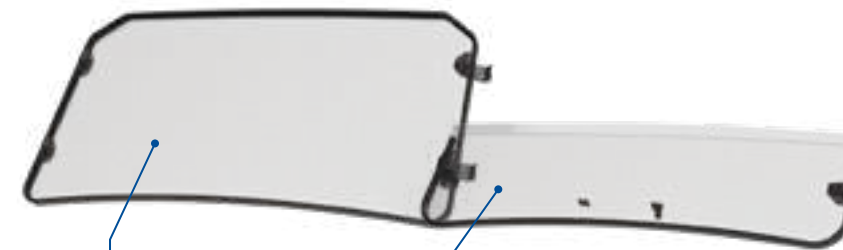

LOCK & RIDE FULL WINDSHIELD - HARD COAT POLY

» 2884337 • $519⁹⁹
POLARIS GENERAL XP 1000/4 '20-22
POLARIS GENERAL 1000/4 '16-22