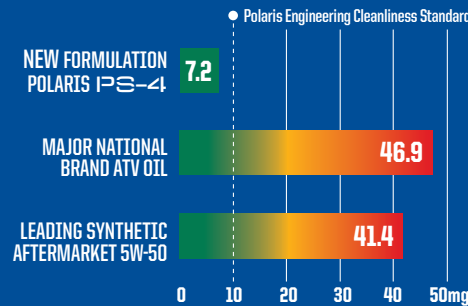

DEPOSIT TEST LOWER DEPOSITS = MAXIMUM POWER

MAXIMUM PERFORMANCE

- New improved PS-4 formulation provides 33% less deposits than previous PS-4 formula
- At least 50% less deposits than all aftermarket oils tested

The cleanest engine for maximum power and performance!

POLARIS EXTREME SYNTHETICS

Our new PS-4 Extreme Synthetic 0W-50 formulation applies only to the **absolute highest performance** products we sell, for ultimate protection and performance in the most extreme conditions.