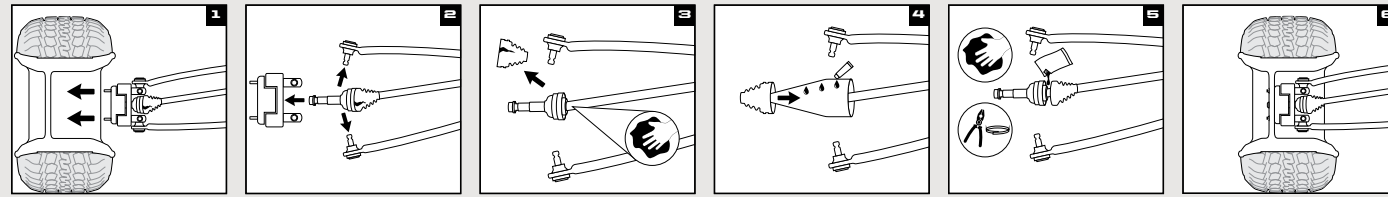

CV BOOT REPAIR KIT*

- A quick trail-side fix to increase trail time
- The flexible and durable boot material expands "over a cone tool for CV boot repairs, without disassembling CV axles
- Universal fit - works as a temporary fix for most powersports axles
- All components fit inside the cone, and a cover is provided for compact durable storage
- Easily fits in a cargo box, attached to the roll cage, in the glovebox or many other storage locations

FIX ON THE GO | TEMPORARY COVERAGE

UTV CV BOOT REPAIR KIT

1. Kit includes the following items:
- (1) Expandable XL CV Boot
  - (1) Reusable Cone Tool
  - (2) CV Boot Clamps
  - (1) Tube of Silicone Lube
  - (1) Grease Packet
  - (1) Cone Cover

» 2830526 • $29⁹⁹

UTV TRAIL BOOT ONLY

» 2830527 • $14⁹⁹

ATV

- » CV REPAIR KIT 2830528 • $25⁹⁹
- » TRAIL BOOT ONLY 2830529 • $14⁹⁹

SEE HOW THE CV BOOT REPAIR KIT WORKS AT POLARIS.COM/MAINTENANCE-VIDEOS

HOW TO INSTALL

1. Remove wheel and axle nut.
2. Remove brake caliper, hub, tie rod and upper and lower ball joints.
3. Remove old boot and clean joint.
4. Spread silicone lube on entire cone tool. Slide boot over cone tool, large end first. See package for outer boot instructions.
5. Empty the bag of grease into the CV joint/boot, clean sealing points and install clamps.
6. Reassemble tie rod, ball joints, brake caliper, axle nut, tire and wheel.

Refer to your service manual for further instructions and torque specifications.
*Designed for temporary CV boot repair. Purchase the OEM CV Boot for a permanent repair.