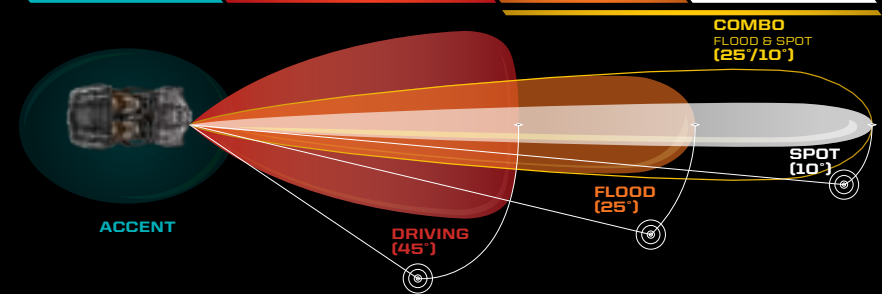

BUILD YOUR VISION

Consider the optics, angle & how you will use your vehicle to choose the right light or set of lights.

OPTICS LIGHT ANGLE	ACCENT	DRIVING (45°)	FLOOD (25°)	SPOT (10°)	COMBO (25°/10°)
DRIVING SPEED	All	Slow	Medium	Fast	Medium to fast
BEAM	Diffused glow	Extra-wide	Wide/shorter	Concentrated/long	Inner spot & outer flood
RECOMMENDED MOUNTING	Low/wheel well	All points	Low &/or rear	High points	All points
TERRAIN & RIDING STYLE	Added style & personalization in any terrain	All riding & utility	Wide-open terrain or trails & utility	Trail & tight conditions	All riding & utility