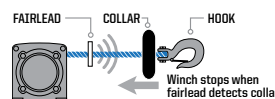

AUTO STOP TECHNOLOGY

Auto Stop technology protects and extends the life of your winch by automatically stopping the winch at the end of pull to prevent over-spooling. While plowing, it prevents the plow frame from bending by stopping the winch once the plow has been lifted.

ADD AUTO STOP UPGRADE

2881288 • $104⁹⁹
SYNTHETIC ROPE REQUIRED