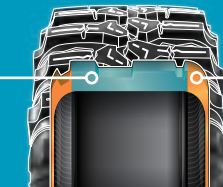

DUAL-COMPOUND = MORE GRIP + LONGER LIFE

Firmer Durometer Rubber = Longer Life

Softer Durometer Rubber = More Grip