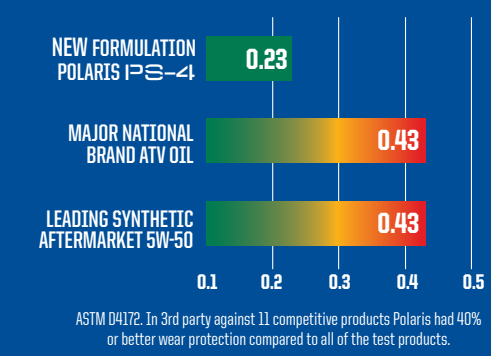

ENGINE WEAR TEST LOWER NUMBER = LESS WEAR OF CRITICAL ENGINE PARTS LESS WEAR MEANS LONGER ENGINE LIFE

THE BEST PROTECTION

- At least 40% improved wear protection compared to previous Polaris PS-4 formulation and all aftermarket oils tested
- Best engine protection against wear for the longest engine life.