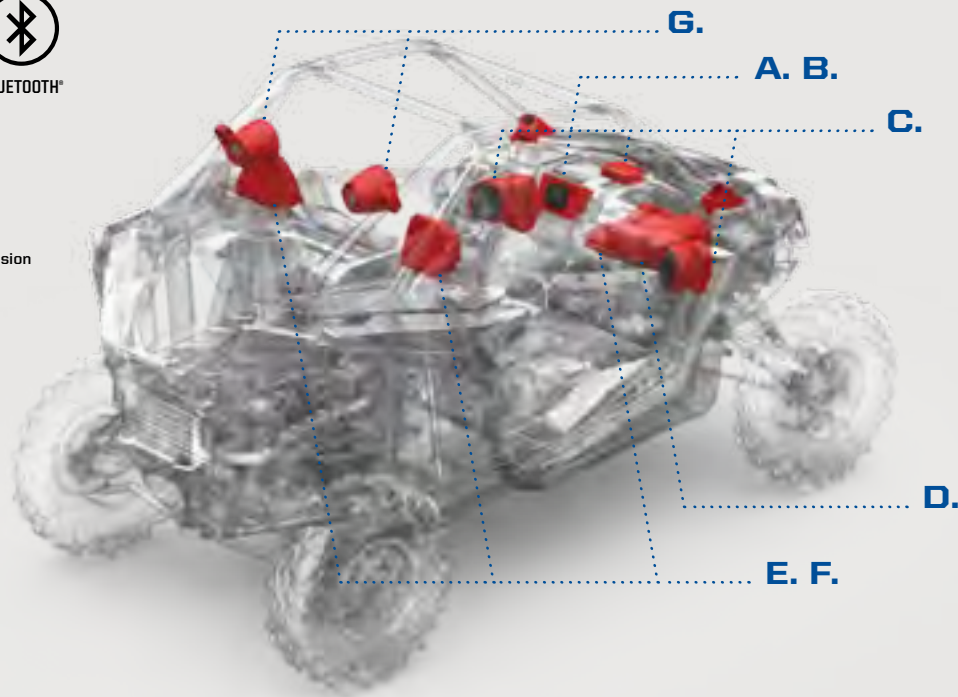

A NEW AUDIO EXPERIENCE

Rockford Fosgate® partnered with Polaris to create the next evolution of factory-installed off-road audio. Purpose-built to stand up to any outdoor environment and designed to perform no matter the ride. Specifically tuned and rider-centric to create an audio experience that is second to none.

SOURCE UNITS

- Designed specifically for the Pro XP platform
- Tuned to combat wind and motor noise, delivering an incredible sound no matter the speed
- Element ready design guards against dust and moisture intrusion

AMPLIFIERS

- Ultra Compact CLEAN technology
- Highly efficient design capable of being pushed hard without overheating

SPEAKERS

- Off-Road Optimized Element Ready speakers that thrive in any outdoor environment
- Specifically tuned enclosures create rich cockpit sound
- Rugged, yet lightweight, materials that don't sacrifice speed for sound

SUBWOOFERS

- High-power, high-excursion subwoofer that acoustically couples with the cockpit for perfect bass response
- Torture tested to ensure long life and performance

A. 7" DISPLAY POWERED BY RIDE COMMAND

» 2884072 • $1,549⁹⁹
PRO XP 4 '20-22, PRO XP '20-22
REQUIRES MOUNT KIT 2884584

SEE P. 58 FOR FULL RIDE COMMAND DETAILS

B. PMX-2 HEAD UNIT

- 2.7" full color display
- AM/FM/WB tuner
- Pandora® control
- Bluetooth® connectivity
- Includes mount kit

» 2883964 • $549⁹⁹

PRO XP 4 '20-22, PRO XP '20-22
NOT COMPATIBLE WITH PRO XP ULTIMATE AND PREMIUM

C. STAGE 2 FULL RANGE AMPLIFIER AND FRONT UNDER-DASH SPEAKERS

- 400 watt full range amplifier
- 50 watt 6.5" component speakers including tweeters with enclosures

» 2883943 • $749⁹⁹

PRO XP 4 '20-22, PRO XP '20-22
STANDARD ON PRO XP ULTIMATE AND PREMIUM

D. STAGE 3 10" POWERED SUBWOOFER UPGRADE

- 400 watt 10" subwoofer with enclosure and grille
- 400 watt integrated subwoofer amplifier

» 2883857 • $749⁹⁹

PRO XP 4 '20-22, PRO XP '20-22

E. STAGE 4 10" POWERED SUBWOOFER WITH REAR COAXIAL SPEAKER UPGRADE

- 400 watt 10" subwoofer with enclosure and grille
- 400 watt integrated subwoofer amplifier
- 50 watt 6.5" coaxial speakers with enclosures and grilles

» 2884655 • $1,199⁹⁹

PRO XP 4 '20-22, PRO XP '20-22

F. STAGE 5 12" POWERED SUBWOOFER WITH FULL SYSTEM SPEAKER UPGRADE

- 400 watt 12" subwoofer with enclosure and grille
- 400 watt integrated subwoofer amplifier
- 100 watt 6.5" coaxial speakers with enclosures and stainless steel grilles
- 100 watt 6.5" front component replacement speakers
- High output tweeters with stainless steel grilles
- 2x more power and sound delivery over the stock system

» 2889463 • $1,649⁹⁹

PRO XP 4 '20-22, PRO XP '20-22
COMPATIBLE WITH ULTIMATE AND PREMIUM ONLY

G. REAR PODS USE WITH STAGE 2, STAGE 3 OR STAGE 4

- 50 watt 6.5" coaxial speakers with can-enclosures, mounting hardware and grilles
- Stage 2 and 3 require Audio Harness (2415152), sold separately

» 2883945 • $599⁹⁹

PRO XP 4 '20-22, PRO XP '20-22

NOT COMPATIBLE WITH ROCKFORD FOSGATE ULTIMATE LE MODELS