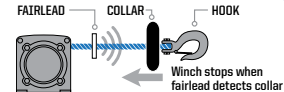

Auto Stop technology protects and extends the life of your winch by automatically stopping the winch at the end of pull to prevent over-spooling. While plowing, it prevents the plow frame from bending by stopping the winch once the plow has been lifted.