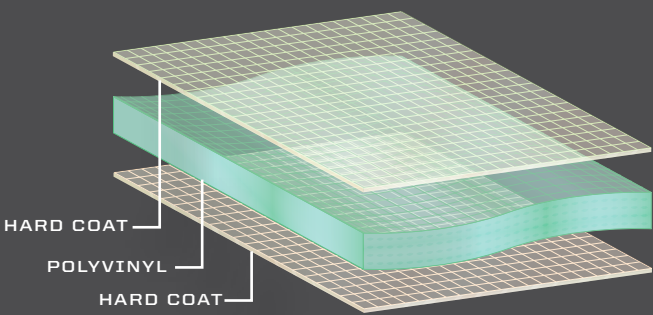

HARD COAT POLY VS GLASS

- Lightweight, flexible, easy to store/remove
- Impact-resistant
- 30x more scratch resistance than regular poly windshields

- Superior optical clarity (automotive level)
- Scratch-resistant
- Seals tight
- Cold weather/heavy duty

ADD A REAR PANEL TO REDUCE THE DUST SWIRL