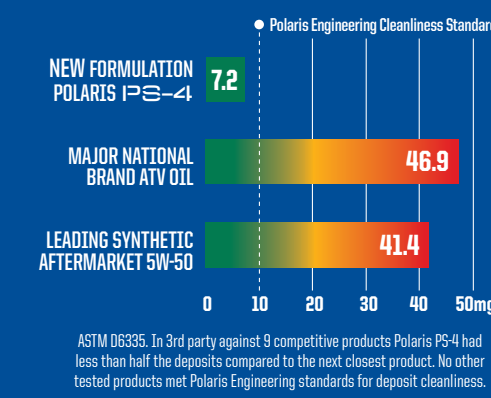

DEPOSIT TEST LOWER DEPOSITS = MAXIMUM POWER

MAXIMUM PERFORMANCE

- New improved PS-4 formulation provides 33% less deposits than previous PS-4 formula
- At least 50% less deposits than all aftermarket oils tested
- The cleanest engine for maximum power and performance!