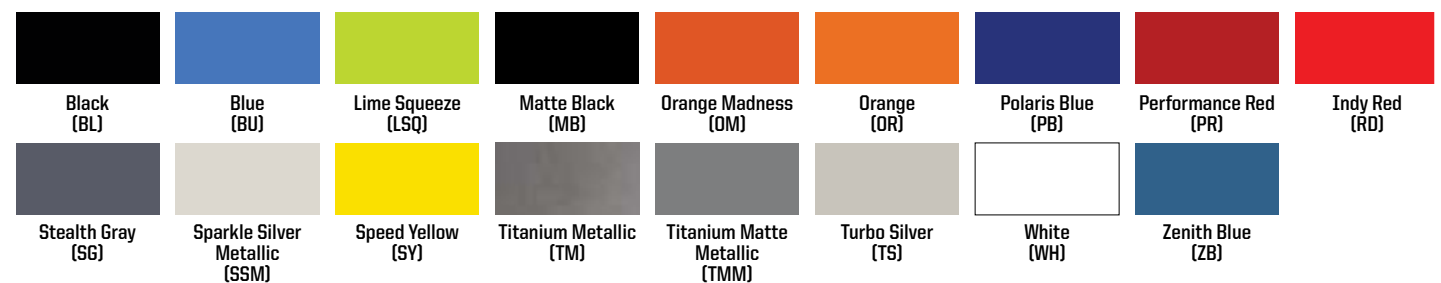

PRO XP DOORS

- Complete half door fits perfectly using included OEM latch assembly
- High-quality welded aluminum construction for lightweight durability
- Available in multiple Polaris signature colors to match your ride
- Fitted door bags and graphic kits available and sold separately
- Not compatible with Polaris Full Coverage Fender Flares

- » 2-SEAT P1990003 • $799⁹⁵
  PRO XP '20-22
- » 4-SEAT P19100003 • $1,599⁹⁵
  PRO XP 4 '20-22
  INCLUDES ALL 4 DOORS

COLORS: ■ BL ■ PB ■ RD ■ TM □ WH ■ LSQ ■ SSM ■ PR ■ OR ■ ZB ■ TMM ■ OM ■ SY ■ SG