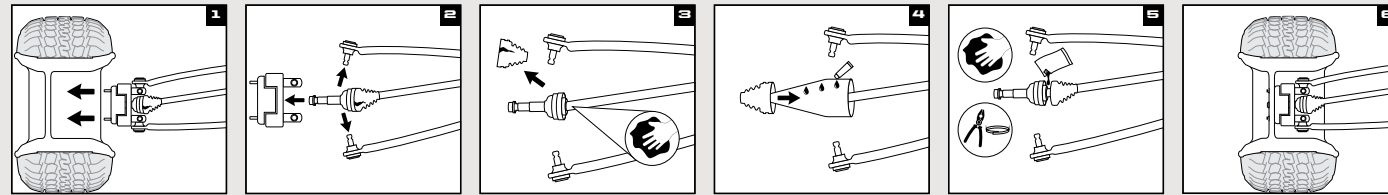

CV BOOT REPAIR KIT*

- A quick trail-side fix to increase trail time
- The flexible and durable boot material expands "over a cone tool for CV boot repairs, without disassembling CV axles
- Universal fit - works as a temporary fix for most powersports axles
- All components fit inside the cone, and a cover is provided for compact durable storage
- Easily fits in a cargo box, attached to the roll cage, in the glovebox or many other storage locations

FIX ON THE GO | TEMPORARY COVERAGE

UTV CV BOOT REPAIR KIT

1. Kit includes the following items:
- (1) Expandable XL CV Boot
  - (1) Reusable Cone Tool
  - (2) CV Boot Clamps
  - (1) Tube of Silicone Lube
  - (1) Grease Packet
  - (1) Cone Cover
3. » 2830526 • $29⁹⁹

UTV TRAIL BOOT ONLY

1. » 2830527 • $14⁹⁹
2. ### ATV
3. CV REPAIR KIT 2830528 • $25⁹⁹
   - TRAIL BOOT ONLY 2830529 • $14⁹⁹

SEE HOW THE CV BOOT REPAIR KIT WORKS AT POLARIS.COM/MAINTENANCE-VIDEOS

HOW TO INSTALL

1. Remove wheel and axle nut.
2. Remove brake caliper, hub, tie rod and upper and lower ball joints.
3. Remove old boot and clean joint.
4. Spread silicone lube on entire cone tool. Slide boot over cone tool, large end first. See package for outer boot instructions.
5. Empty the bag of grease into the CV joint/boot, clean sealing points and install clamps.
6. Reassemble tie rod, ball joints, brake caliper, axle nut, tire and wheel.

Refer to your service manual for further instructions and torque specifications.
*Designed for temporary CV boot repair. Purchase the OEM CV Boot for a permanent repair.