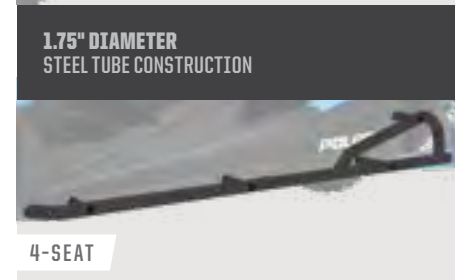

1.75" DIAMETER STEEL TUBE CONSTRUCTION

4-SEAT

COLOR	2-SEAT	4-SEAT
■ MATTE BLACK	2879456-458 $329⁹⁹	2882079-458 $619⁹⁹
■ INDY RED	2881586-293 $354⁹⁹	2882079-293 $664⁹⁹
■ SKY BLUE	2881586-737 $354⁹⁹	2882079-737 $664⁹⁹

2-SEAT: TURBO S '18-21, XP TURBO '15-21, XP 1000 '14-22
4-SEAT: TURBO S 4 '19-21, XP 4 TURBO '16-21, XP 4 1000 '14-22

LOOKING FOR ADDITIONAL COLOR OPTIONS?
VISIT PROARMOR.COM FOR MORE CUSTOM FACTORY COLOR-MATCH OPTIONS

ANCHOR MOUNTS

Tougher than conventional nuts and bolts, Expansion Anchor Mounts are engineered into every RZR, allowing for a fast install.

BUMPER ANCHOR PACK

1. Four anchors and two bumper end caps included
2. » 2205114 • $33⁹⁹