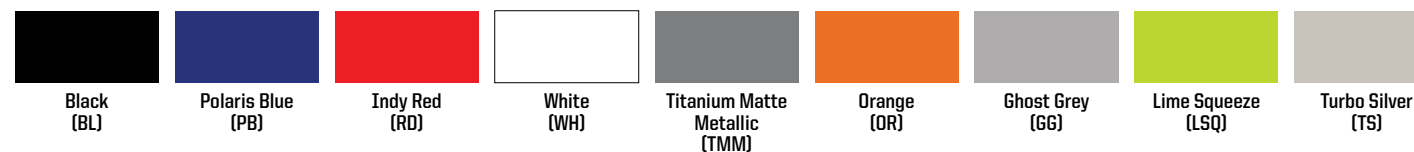

VISIT PROARMOR.COM FOR THE FULL RZR ACCESSORY LINEUP