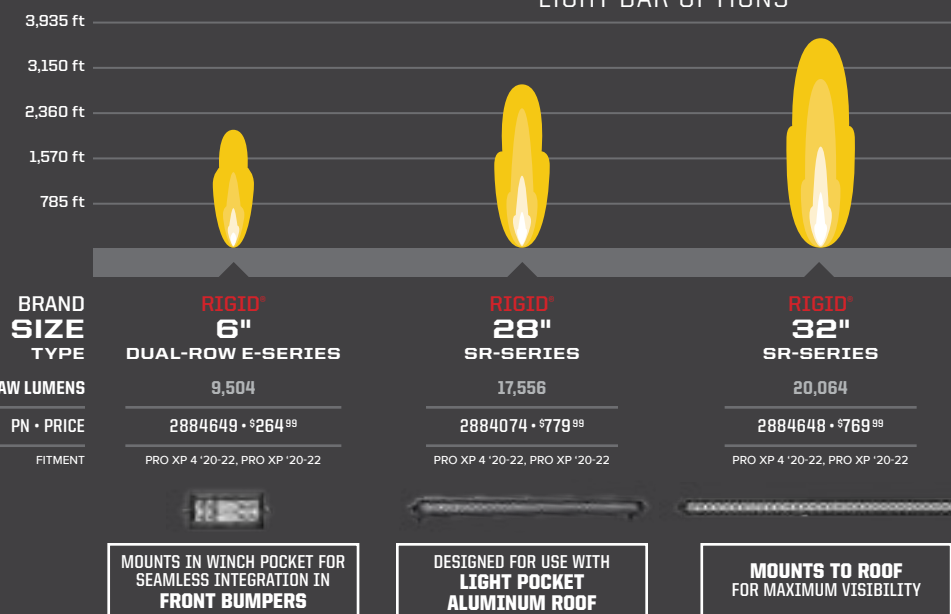

LOW PROFILE

COLOR	2-SEAT	4-SEAT
■ MATTE BLACK	2883760-458 $339⁹⁹	2883987-458 $599⁹⁹
■ INDY RED	2883760-293 $364⁹⁹	2883987-293 $644⁹⁹

PRO XP '20-22
NOT COMPATIBLE WITH FRONT DOOR INNER CLOSEOFF PANELS (2884658) OR ALUMINUM DOORS (2884660-458)

1.75" STEEL TUBE CONSTRUCTION
EXTENDS FROM MACHINE FOR MAX PROTECTION THROUGH ROUGH TERRAIN

EXTREME KICK-OUT

COLOR	2-SEAT	4-SEAT
■ MATTE BLACK	2889208-458 $349⁹⁹	2889209-458 $599⁹⁹
■ INDY RED	2883997-293 $374⁹⁹	2883988-293 $654⁹⁹

PRO XP '20-22
NOT COMPATIBLE WITH FRONT DOOR INNER CLOSEOFF PANELS (2884658)

SEAMLESS INSTALLATION

Reusable anchors allow for easy installation of rock sliders into the built-in, dedicated chassis location.

CLOSED/
UNLOCKED

OPEN/
LOCKED

> LIGHTING

ACCENT LIGHT

- Durable construction resists dust and water while on the trails
- Front fascia LED accent light

» 2884346 • $149⁹⁹
PRO XP 4 '20-22, PRO XP '20-22
STANDARD ON PRO XP ULTIMATE AND PREMIUM

ADVANCED TECH

RIGID® lights are driven by Aluminum PCB Smart Boards®, 6063-T5 aircraft aluminum extruded housings and Tiger Drylac® UV protection polyester powdercoating.

EXCLUSIVE OPTICS

RIGID® invests heavily in optical science and has patented multiple optics and optics systems, maximizing light output and efficiency.

RIGID® LIMITED LIFETIME WARRANTY

If you own a RIGID® light and it breaks, we will replace or repair it for life.*

LIGHT BAR OPTIONS

RIGID® CHASE LIGHT

- Bright, daylight visible lighting with eleven selectable modes, including white scene lighting for accessing cargo bed in the dark
- Connects into brake light system for additional high mount brake light

» 2884359 • $519⁹⁹
PRO XP 4 '20-22, PRO XP '20-22

1. CHOOSE YOUR LIGHT BAR

2. ADD A MOUNT

3. ADD A HARNESS

MOUNT OPTIONS

6" LIGHT BAR MOUNT » 2884654 • $49⁹⁹ PRO XP 4 '20-22, PRO XP '20-22	28" LIGHT MOUNT INCLUDED WITH LIGHT	32" LIGHT BAR MOUNT » 2884650 • $49⁹⁹ PRO XP 4 '20-22, PRO XP '20-22	CHASE LIGHT MOUNT KIT » 2884896 • $44⁹⁹ PRO XP 4 '20-22, PRO XP '20-22

HARNESS OPTIONS

MODEL	LIGHT BAR SET-UPS		CHASE LIGHT
	1 LIGHT IN 1 LOCATION ON 1 SWITCH	2 LIGHTS IN 2 LOCATIONS ON 2 SWITCHES	
PRO XP 4 '20-22 PRO XP '20-22	POLARIS PULSE LIGHT BAR HARNESS 2883949 • $64⁹⁹	POLARIS PULSE LIGHT BAR HARNESS (x2) 2883949 • $64⁹⁹	CHASE LIGHT HARNESS 2889034 • $84⁹⁹
	POLARIS PULSE HD LIGHT BAR HARNESS 2889130 • $79⁹⁹	POLARIS PULSE HD LIGHT BAR HARNESS (x2) 2889130 • $79⁹⁹	
	FOR LIGHTS THAT DRAW OVER 20A		

POLARIS ENGINEERED ADVANTAGES

PLUG & PLAY ELECTRICAL

POLARIS PULSE IS A REVOLUTIONARY way to provide power to your vehicle and makes adding electrical accessories a snap.

SEE P. 56 FOR FULL LIGHTING OPTIONS

*If RIGID® determines, in its sole discretion, that your product is defective in material or workmanship, RIGID® will honor your warranty claim. In some cases the product will be replaced, depending on the specific timeframe of the purchase. If the product is repaired, all parts, labor and return shipping may be covered by RIGID®.