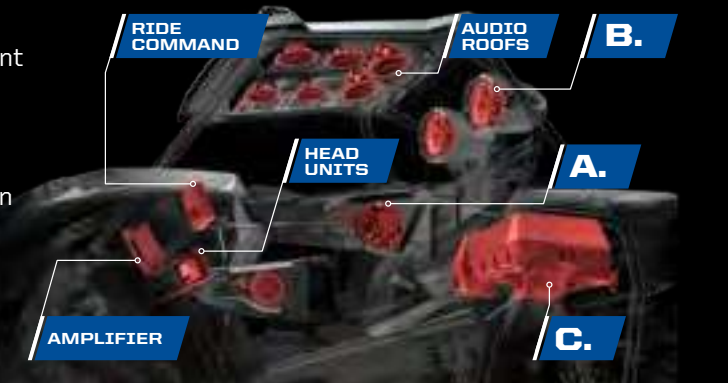

OFF-ROAD GRADE AUDIO

BUILD YOUR AUDIO SYSTEM

MBQUART

When you research audio solutions, you'll see manufacturers bragging about how their audio equipment is "Marine Grade." Or worse yet, you'll discover they are repackaged components built for automotive applications. MB Quart, in partnership with Polaris, engineers Off-Road Grade Audio equipment that's proven to deliver the loudest, crispest sound in the harshest conditions. Rain, snow, mud, heat, cold, dust – **ANY PLACE YOUR RZR EXCELS, SO WILL YOUR AUDIO.**