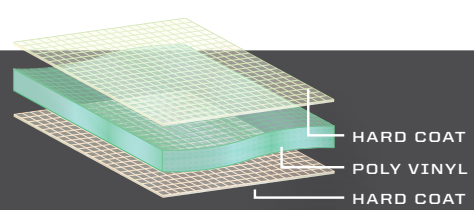

HARD COAT POLY
• Lightweight, flexible, easy to store/remove
• Impact-resistant
• 30x more scratch resistance than regular poly windshields