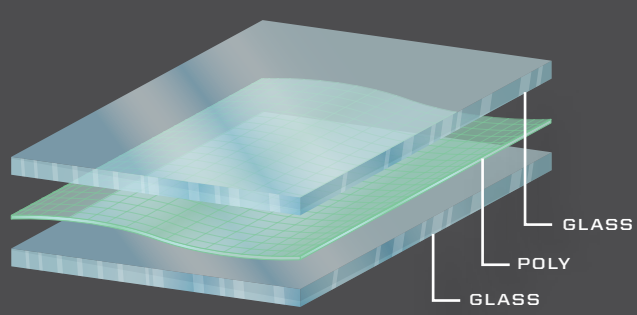

HARD COAT POLY VS GLASS

- Lightweight, flexible, easy to store/remove
- Impact-resistant
- 30x more scratch resistance than regular poly windshields

- Superior optical clarity (automotive level)
- Scratch-resistant
- Seals tight
- Cold weather/heavy duty

ADD A REAR PANEL TO REDUCE THE DUST SWIRL