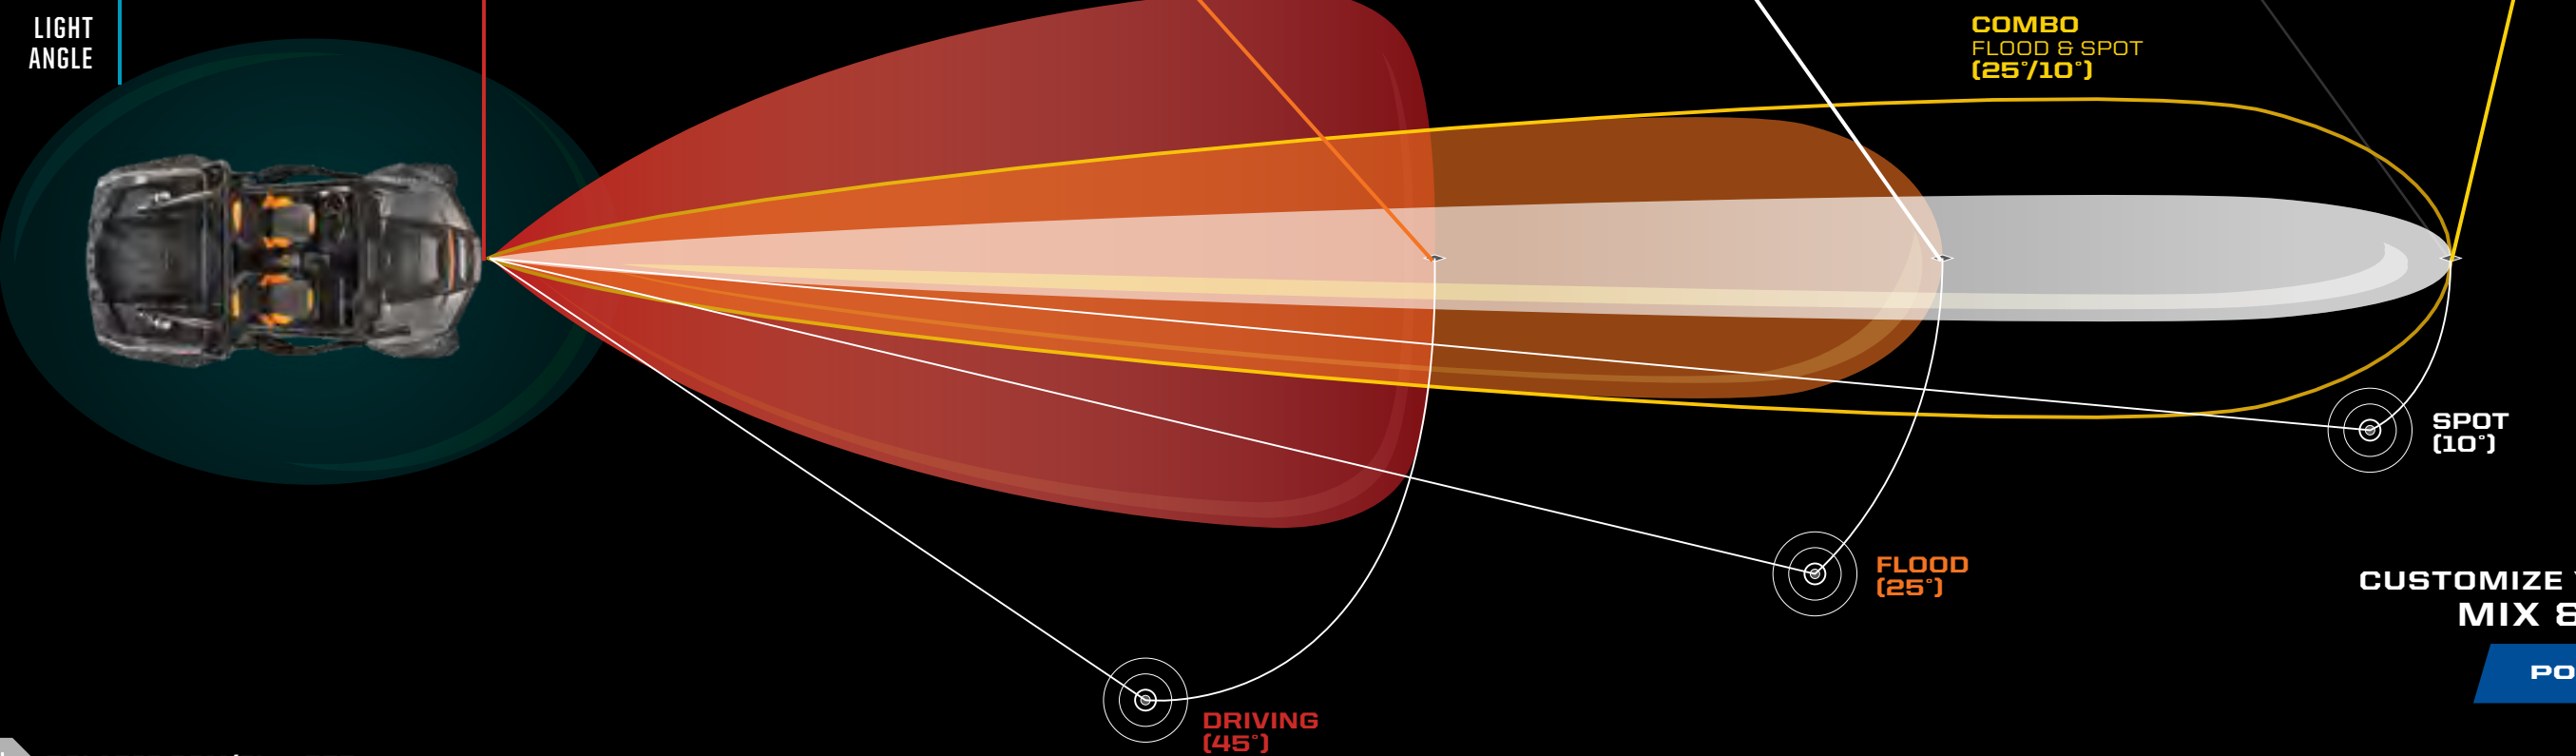

BUILD YOUR VISION

OPTICS	ACCENT	DRIVING	FLOOD	SPOT	COMBO
USAGE	DIFFUSED COLORED LIGHT ADDED FOR STYLE & PERSONALIZATION • Durable, dust and water resistant construction • Ideal for showcasing your lifted vehicle or custom suspension	GREAT FOR ALL RIDING STYLES, TERRAINS OR WORK APPLICATIONS • Beam: Extra-wide, moderate center intensity • Recommended Mounting: All points	BEST FOR WIDE-OPEN TERRAINS OR WORK APPLICATIONS REQUIRING BROAD LIGHT • Beam: Wide, shorter • Recommended Mounting: Low & rear • Ideal for medium speeds when peripheral vision is important	BEST FOR TIGHT RIDING TERRAINS AND CONDITIONS REQUIRING LONG-DISTANCE VISIBILITY • Beam: Concentrated long beam • Recommended Mounting: High • Ideal for high speeds so you can see and react to your environment	ALL-AROUND VERSATILITY FOR ANY RIDING TERRAIN, CONDITION OR WORK APPLICATION • Beam: Combination of flood and spot optics • Recommended Mounting: All points • Ideal for all-around distance visibility
DRIVING SPEED	ALL	SLOW TO MEDIUM	SLOW TO MEDIUM	HIGH	ALL

CUSTOMIZE YOUR ILLUMINATION MIX & MATCH LIGHTS

[POLARIS.COM/ShopRZR](https://Polaris.com/ShopRZR)

- COMMON
- LIGHTING
- CONNECTED TECHNOLOGY
- AUDIO
- WHEELS & TIRES
- VEHICLE & RIDER PROTECTION
- COOLERS
- COCKPIT ACCESSORIES & MIRRORS
- WINCHES
- MISC. STD & YOUTH