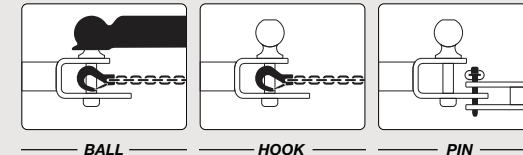

- Ball, hook and pin design
- Durable, rust resistant steel with black powdercoated finish
- Removable ball
- HD 5/8" pin and clip

HITCH WITH 2" BALL

- » 2" x 2" RECEIVER 2830522 • \$39⁹⁹
- » 1 1/4" x 1 1/4" RECEIVER 2830523 • \$39⁹⁹