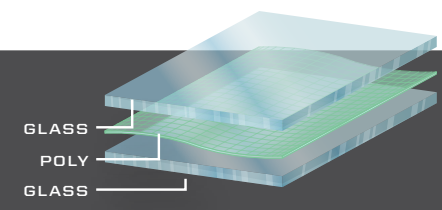

GLASS
• Superior optical clarity (automotive level)
• Scratch-resistant
• Seals tight
• Cold weather/heavy duty