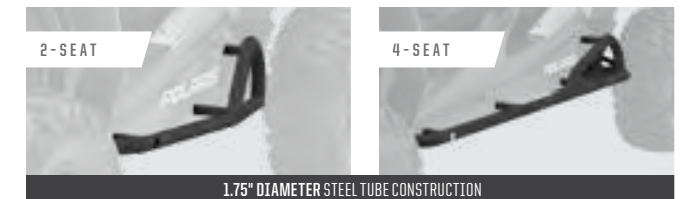

COLOR	2-SEAT	4-SEAT
MATTE BLACK	2879456-458 • $329⁹⁹	2882079-458 • $619⁹⁹
INDY RED	2881586-293 • $354⁹⁹	2882079-293 • $664⁹⁹
SKY BLUE	2881586-737 • $354⁹⁹	2882079-737 • $664⁹⁹
	S 900 '15-20, S 1000 '16-20, 900 '14-20	S 4 1000 '19-20