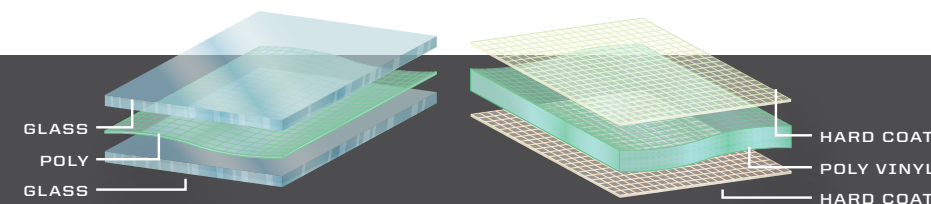

GLASS VS HARD COAT POLY

- Superior optical clarity (automotive level)
- Scratch-resistant
- Seals tight
- Cold weather/heavy duty

- Lightweight, flexible, easy to store/remove
- Impact-resistant
- 30x more scratch resistance than regular poly windshields

RECOMMENDED 2-SEAT CAB		
2889019	FULL VENTED WINDSHIELD - GLASS	$769⁹⁹
2883962	GLASS WINDSHIELD WIPER KIT	$539⁹⁹
2883757	POLY REAR PANEL	$349⁹⁹
2883928	POLY SPORT ROOF	$379⁹⁹
2884664	CANVAS UPPER HALF DOORS	$799⁹⁹
2884658	FRONT DOOR INNER CLOSEOFF PANELS	$399⁹⁹
TOTAL		$3,239⁹⁹

RECOMMENDED 4-SEAT CAB		
2884305	FULL VENTED WINDSHIELD - HARD COAT POLY	$669⁹⁹
2884147	POLY REAR PANEL	$349⁹⁹
2883990-458	ALUMINUM ROOF	$729⁹⁹
2884660-458	ALUMINUM DOORS	$999⁹⁹
2884665	CANVAS UPPER HALF DOORS	$1,449⁹⁹
TOTAL		$4,099⁹⁹

Available on 2-Seat and 4-Seat vehicles.

Available on 2-Seat and 4-Seat vehicles.