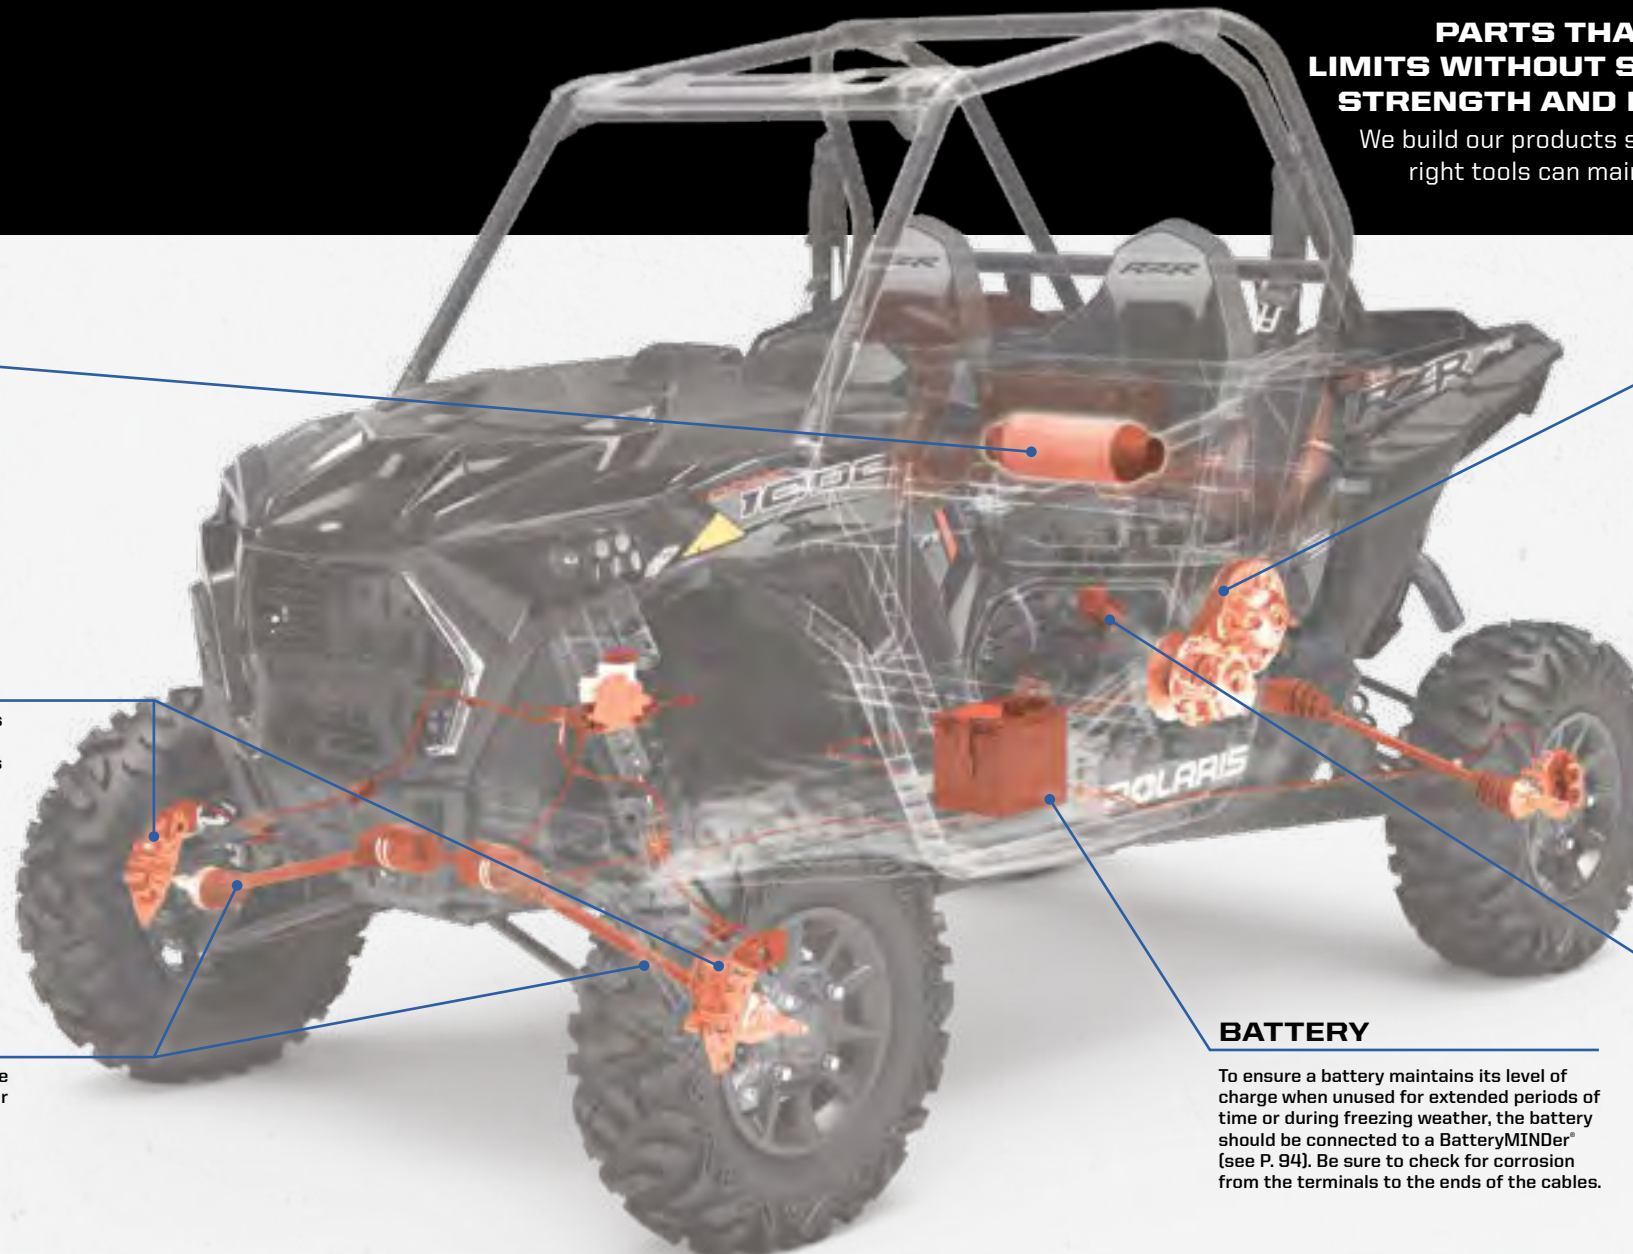

POLARIS

ENGINEERED PARTS & LUBRICANTS

PARTS & GARAGE

MAINTENANCE

OIL & LUBRICANTS

MAINTENANCE FLUIDS

BATTERIES & GARAGE ACCESSORIES

HO PARTS

SERVICE PARTS

TIRE SEALANT & TRAILERING

POLARIS POWER

MAINTENANCE TIP

BREAK-IN PERIOD

The break-in period for your new RZR is the first 25 hours of operation, 1 month, or the time it takes to use the first two tanks of fuel (whichever comes first). No single action on your part is as important as a proper break-in period. Careful treatment of a new engine will result in more efficient performance and longer life for the engine.

NOTICE: Excessive heat build-up during the first three hours of operation will damage close-fitted engine parts. Do not operate at full throttle or high speeds for extended periods during the first three hours of use.

SEE OUR LATEST MAINTENANCE TIPS AT RZR.POLARIS.COM/EN-US/SELF-HELP

AIR FILTER

A clogged air filter can restrict air flow to the engine leading to reduced engine performance, engine life or catastrophic failure.

BRAKE PADS

Maintaining and/or replacing brakes are critical to the safety and functionality of a vehicle. Brake pads should be checked for wear and oil or grease (petroleum products) contamination and brake discs should be checked for cracks, excessive corrosion or warping.

HALF SHAFT

Check for tears and punctures in the boot, which can lead to CV joint wear that can contribute to axle failure.

DRIVE BELT

Polaris Engineered belts deliver unmatched performance for your off-road vehicle. Developed and tested on all our engines for all environments and conditions. Check your belt for delamination, hour glassing and glazing.

BREAK-IN PERIOD

- Use lower gear (if available) while varying speeds and avoid wide open throttle for 5-10 miles
- If no low gear is available, vary at moderate speeds while avoiding wide open throttle for 50 miles

OUR INVESTMENT

- 40,000+ miles of field testing
- Thousands of dyno hours
- 18+ months of development (13,000+ design hours) per belt
- 1,500+ vehicle validation hours
- Collaboration with powertrain and clutch engineers

YOUR ADVANTAGE

- No clutch recalibration
- Less wear and tear due to heat
- Ensure maximum vehicle performance
- More time riding, less time wrenching
- Produced in collaboration with powertrain and clutch engineers to ensure a perfect fit, maximum performance and ultimate durability

OIL FILTER

Change oil filters with every oil change to provide the best engine protection and keep the engine operating at peak performance.

BATTERY

To ensure a battery maintains its level of charge when unused for extended periods of time or during freezing weather, the battery should be connected to a BatteryMINDER® (see P. 94). Be sure to check for corrosion from the terminals to the ends of the cables.

FOLLOW RECOMMENDED SERVICE INTERVALS IN THE OWNER'S MANUAL

MAINTENANCE SCHEDULE

25 HRS / 250 MI

BREAK-IN MAINTENANCE

- **ENGINE OIL & OIL FILTER:** CHANGE
- **GENERAL LUBRICATION:** ALL FITTINGS, PIVOTS, CABLES, ETC.
- **AIR FILTER:** INSPECT & REPLACE AS NEEDED
- **EXHAUST SYSTEM:** INSPECT & CLEAN
  INSPECT FOR LEAKAGE OR CARBON BUILD UP AT JOINTS
  INSPECT & CLEAN SCREEN TYPE SPARK ARRESTOR

50 HRS / 500 MI

6 MONTHS

- **EXHAUST SYSTEM:** INSPECT & CLEAN
  INSPECT FOR LEAKAGE OR CARBON BUILD UP AT JOINTS
  INSPECT & CLEAN SCREEN TYPE SPARK ARRESTOR
- **GENERAL LUBRICATION:** ALL FITTINGS, PIVOTS, CABLES, ETC.
- **DRIVE BELT:** INSPECT & ADJUST
  REPLACE AS NEEDED

100 HRS / 1,000 MI

12 MONTHS

- **ENGINE OIL & OIL FILTER:** CHANGE
- **DRIVE BELT:** INSPECT & CLEAN
  REPLACE AS NEEDED
- **TRANSMISSION FLUID:** CHANGE
- **AIR FILTER:** INSPECT & REPLACE AS NEEDED
- **FRONT GEARCASE FLUID:** CHANGE

150 HRS / 1,500 MI

18 MONTHS

- **ENGINE OIL & OIL FILTER:** CHANGE
- **BATTERY:** TEST & CLEAN
  REPLACE AS NEEDED
- **DRIVE BELT:** INSPECT & CLEAN
  REPLACE AS NEEDED
- **TIRES:** INSPECT CONDITION & PRESSURE
- **EXHAUST SYSTEM:** INSPECT & CLEAN
  INSPECT FOR LEAKAGE OR CARBON BUILD UP AT JOINTS
  INSPECT & CLEAN SCREEN TYPE SPARK ARRESTOR

200 HRS / 2,000 MI

24 MONTHS

- **ENGINE OIL & OIL FILTER:** CHANGE
- **BRAKE PADS & FLUID:** REPLACE BRAKE FLUID
- **SPARK PLUGS:** INSPECT
  REPLACE AS NEEDED
- **AIR FILTER:** INSPECT & REPLACE AS NEEDED
- **EXHAUST SYSTEM:** INSPECT & CLEAN
  INSPECT FOR LEAKAGE OR CARBON BUILD UP AT JOINTS
  INSPECT & CLEAN SCREEN TYPE SPARK ARRESTOR

250 HRS / 2,500 MI

30 MONTHS