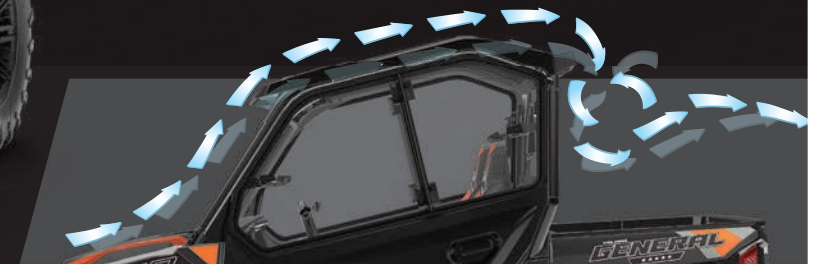

ADD A REAR PANEL TO REDUCE THE DUST SWIRL

GLASS VS POLY

Superior **OPTICAL CLARITY** for a clear view. Laminated safety glass **PROTECTS FROM SCRATCHES** and provides automotive-level visibility.

Curved to fit, seals tight, and is ready for windshield wipers.

Lightweight and flexible, POLY is **IMPACT-RESISTANT**, providing long-term value and protection. Guarantees a tight seal to keep out rain and dust.

Available with a hard-coating layer on both sides of the poly, which provides **30X MORE** scratch resistance than regular poly windshields.

AIRTIGHT GASKET SEAL

Our windshields and rear panels feature 360° airtight gasket seals to keep drafts and moisture out of your cab.

LOCK & RIDE

REVOLUTIONARY INSTALLATION

Windshields and rear panels install easily and lock securely in place using Polaris® Lock & Ride® technology. Once installed, it removes easily and can be reinstalled without the need for any tools.