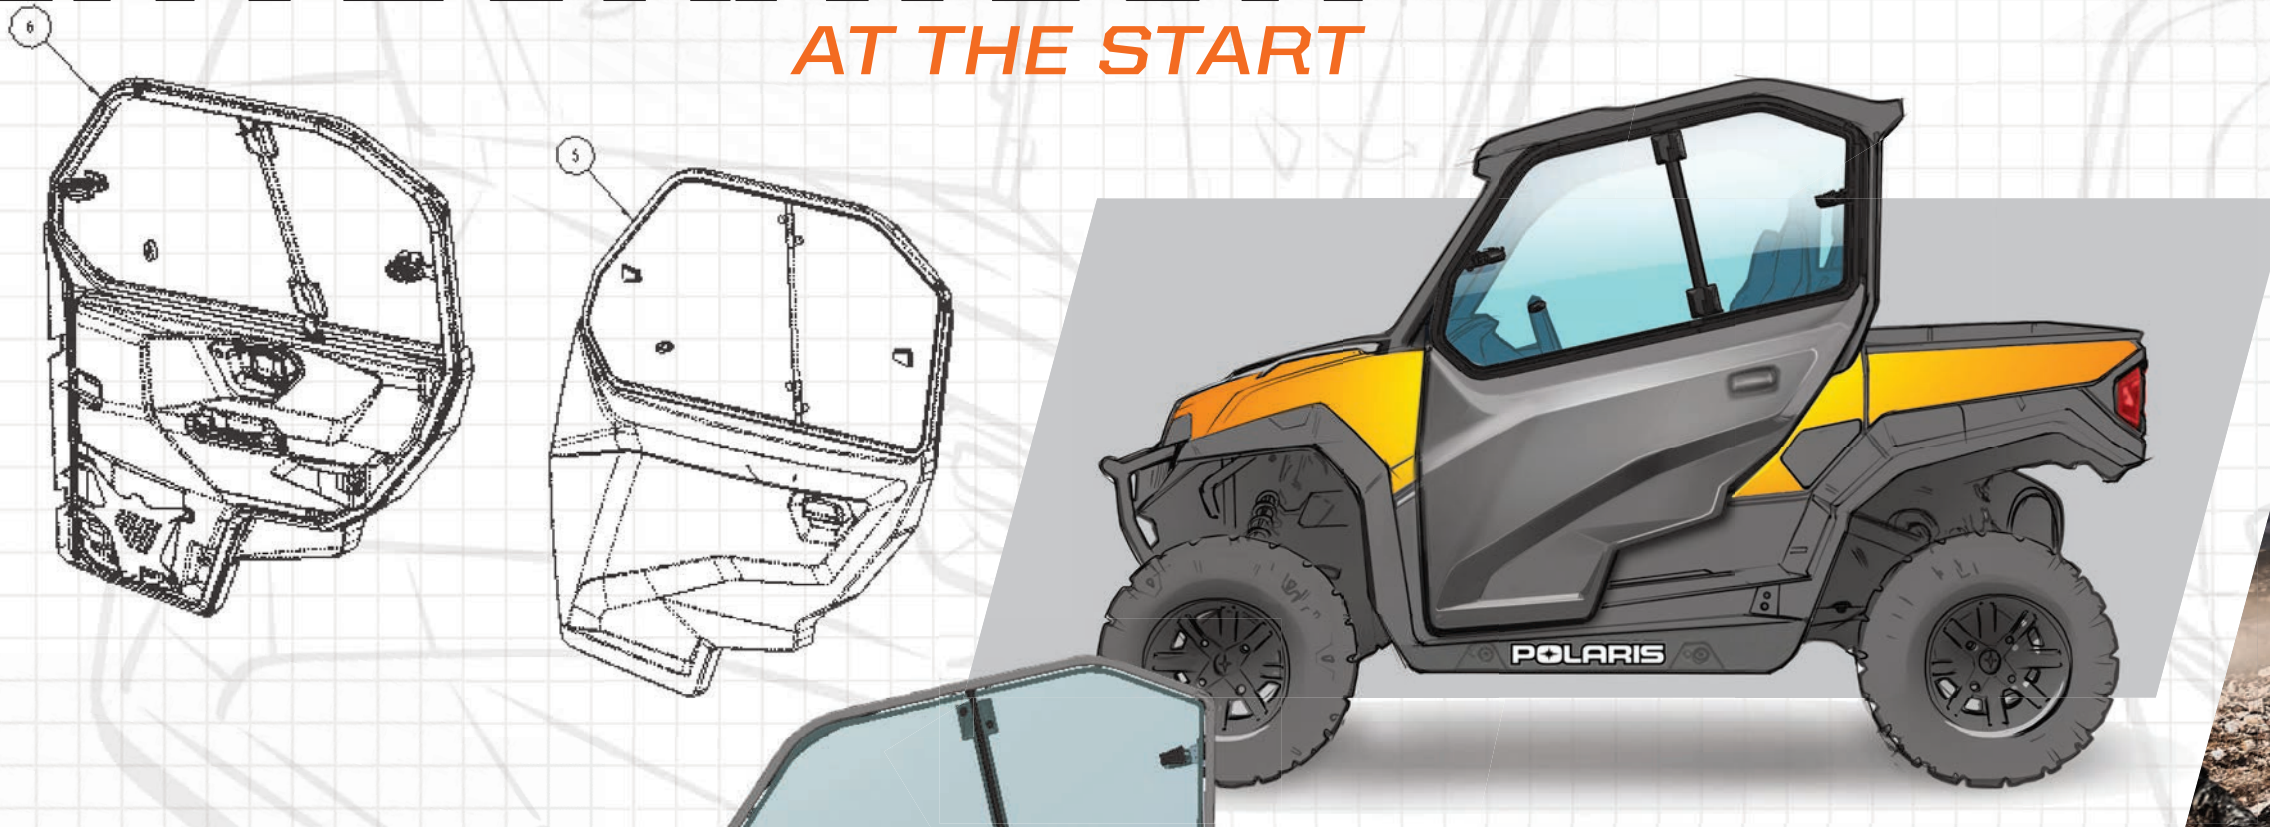

PERFORMANCE STEMS FROM **INTEGRATION** AT THE START

Ensuring Polaris Engineered Accessories™ fit and work in sync with your machine is the most critical phase of testing and validation. With seamless integration, you can trust that any Polaris® accessory you install will enhance your interaction beyond your expectations.