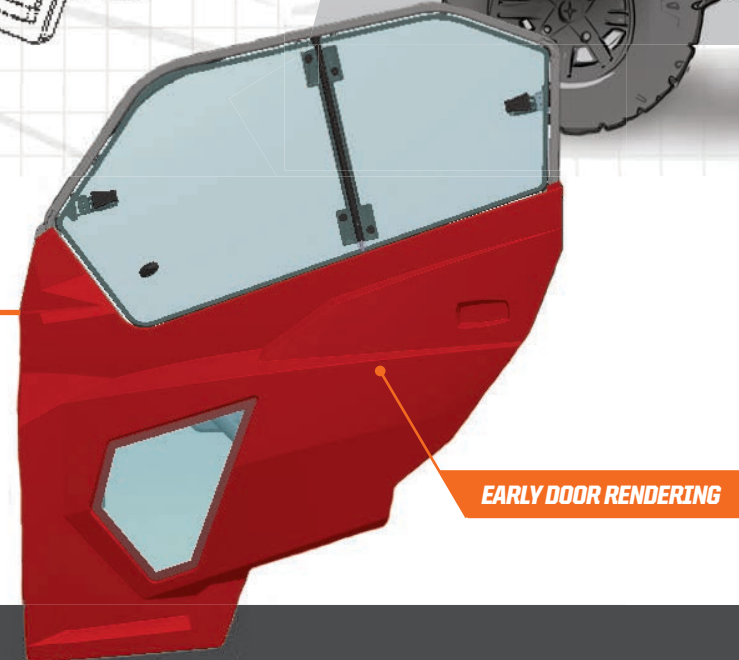

DESIGNED

Only Polaris Engineered Accessories™ are conceived, designed, and fabricated in lockstep with the Polaris GENERAL® development process. As the vehicle progresses from concept to production, so do the accessories – this ensures a perfect fit and optimal performance.