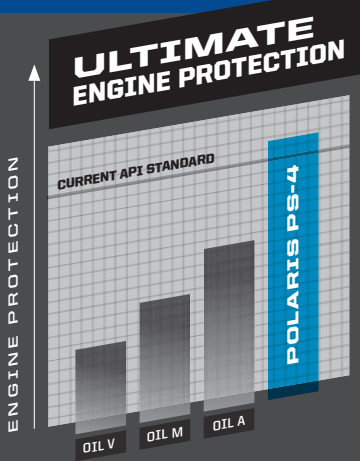

POLARIS® PS-4 VS THE COMPETITION

Polaris® PS-4 oils exceed the latest industry protection standard as set by the API, while the competition uses standards from years ago. Our proprietary additives clean and protect critical engine parts under high operating temperatures.