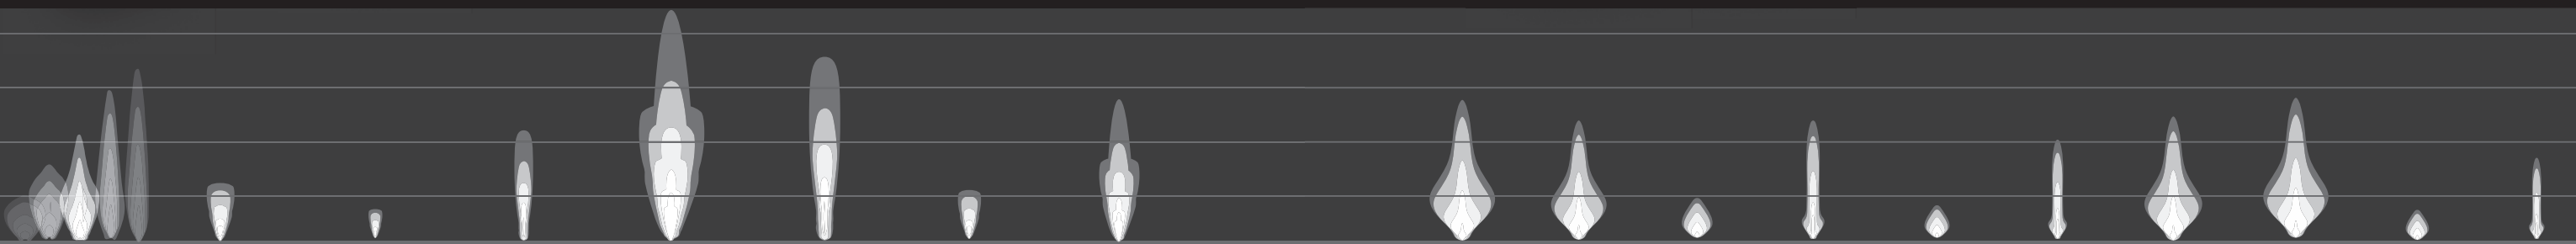

D-SERIES **NEW**

These lights produce extremely high output while consuming very little power. The compact size and shape allow the D-Series LED light to fit almost anywhere and be used for virtually any lighting application.

PRO ARMOR®

LIGHTING

RUGGED STYLING DURABLE CONSTRUCTION

Pro Armor® lights are designed to be big and beefy with an aggressive style all their own. Housed in IP67 marine-grade rated UV Polyester powder-coated with precision-cast end panels and oversized, extruded aluminum heat sinks to keep the temperature down.

MASSIVELY BRIGHT

Counting up to 66 3-5 watt CREE® LEDs pushing over 11,000 lumens, Pro Armor® lights are some of the brightest in the industry. All that power is directed through heat-dissipating aluminum printed circuit boards for streamlined heat management.

DUAL-ROW LED LIGHT BARS

For the most spread and the farthest illumination downrange, Pro Armor® Dual-Row Light Bars are easy to mount and perform beyond expectations. Choose from several lengths and configurations.

SINGLE-ROW LED LIGHT BARS

Powerful and compact, these low-profile light bars look sleek and let you light up the night. Choose from several lengths and configurations to extend your ride.

CUBE LED LIGHTS

Small and powerful, these cube lights can be mounted in strategic locations for added lighting.

10" ADAPT	D-SERIES DRIVING	D-SERIES FLOOD	D-SERIES SPOT	SR-SERIES 32"	SR-SERIES 10" SPOT	SR-SERIES 10" FLOOD	SR-SERIES 10" COMBO	DUAL-ROW 30" COMBO	DUAL-ROW 20" COMBO	DUAL-ROW 10" FLOOD	DUAL-ROW 10" SPOT	SINGLE-ROW 11" FLOOD	SINGLE-ROW 11" SPOT	SINGLE-ROW 33" COMBO	SINGLE-ROW 40" COMBO	DUAL-ROW CUBE FLOOD	DUAL-ROW CUBE SPOT
RAW LUMENS: 7360	RAW LUMENS: 4752	RAW LUMENS: 3168	RAW LUMENS: 3168	RAW LUMENS: 2064	RAW LUMENS: 7920	RAW LUMENS: 7920	RAW LUMENS: 7920	RAW LUMENS: 11250	RAW LUMENS: 9000	RAW LUMENS: 3020	RAW LUMENS: 3060	RAW LUMENS: 1660	RAW LUMENS: 1600	RAW LUMENS: 5350	RAW LUMENS: 7000	RAW LUMENS: 1300	RAW LUMENS: 3060
2883125	2883128 • $454⁹⁹	2883126 • $224⁹⁹	2883127 • $224⁹⁹	2883124 • $1,024⁹⁹	2883121 • $349⁹⁹	2883122 • $349⁹⁹	2883123 • $349⁹⁹	2882074 • $629⁹⁹	2883107 • $494⁹⁹	2882311 • $259⁹⁹	2882075 • $259⁹⁹	2882313 • $169⁹⁹	2882078 • $194⁹⁹	2882077 • $494⁹⁹	2882763 • $629⁹⁹	2882312 • $129⁹⁹	2882076 • $129⁹⁹
Available Spring 2018	Comes in a pair	Comes in a pair	Comes in a pair														

TRAILBLAZER HEADLIGHT COLORED BEZEL

POLARIS GENERAL® '16-18,
POLARIS GENERAL® 4 '17-18

COLOR	2-PACK*
RED	2882479-293 $41⁹⁹
WHITE	2882479-133 $41⁹⁹
RAW	2882479 $41⁹⁹
BLUE	2882479-689 $41⁹⁹

TRAILBLAZER LED HEADLIGHTS

- Adjustable beam pattern (outer two lights) allows for customized light patterns, from spot to flood, based on riding style and preference
- Integrated LED daytime running light
- 6,000 Lumen total output; 20-watt CREE® XHP LED Chips
- Durable construction is waterproof, dustproof, and fade resistant

» BLACK BEZEL • 2882073 • $779⁹⁹
POLARIS GENERAL® '16-18, POLARIS GENERAL® 4 '17-18

WIRING HARNESSES REQUIRED FOR RIGID® & PRO ARMOR® LIGHT INSTALLATION

- For each light with a switch, add 2879859 (LED Light Bar Harness • $83⁹⁹)
- To power two LED Lights from one switch, add 2879860 (Y-Harness Adapter • $29⁹⁹) to 2879859
- To power two LED lights from two switches add 2881678 (LED Light Harness • $129⁹⁹)

INTEGRATED WIRING CHANNELS

With channels and mounting locations designed into the cab frame, installation is a snap, and your wiring stays clean and protected.