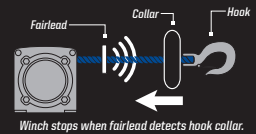

PRO PRO HEAVY DUTY SERIES

Sealed Permanent Magnet Motor

Cut Steel Gears & Sealed Drivetrain

Premium Synthetic Rope

- Superior Flexibility
- Great Strength
- Lightweight & Easy to Handle

AUTO STOP TECHNOLOGY