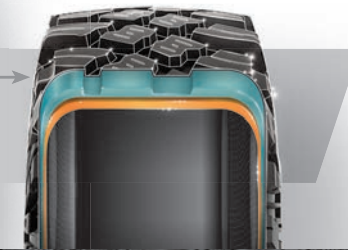

15" 28" x 10" R15 • FRONT/REAR • 5416346 • \$254⁹⁹

TREAD DEPTH	WEIGHT	PLY RATING	SIDEWALL BELTS	LOAD RATING	
28"R15	20mm	32 lbs	8	3	1,110 lbs

WHEEL SIZE
15"

DUAL-DUROMETER

With its taller lug height and dual-durometer construction, this tire has the perfect balance between high-speed performance, durability and flex in order to grip slick rock.