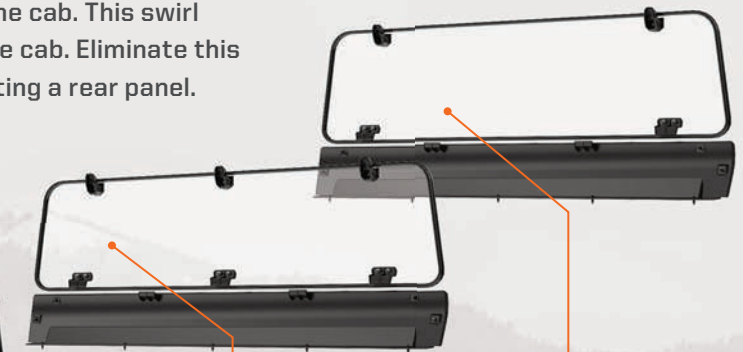

Keep the elements out of the cockpit and add more control to your drive. Several configuration options allow you to restrict or increase air flow into the cab.

Add a windshield to your Polaris GENERAL® and experience the airflow changing around the vehicle. For example, turbulent air will form above the cargo bed and behind the cab. This swirl can carry dirt, dust, leaves, and rain into the cab. Eliminate this phenomenon and attack the swirl by mounting a rear panel.