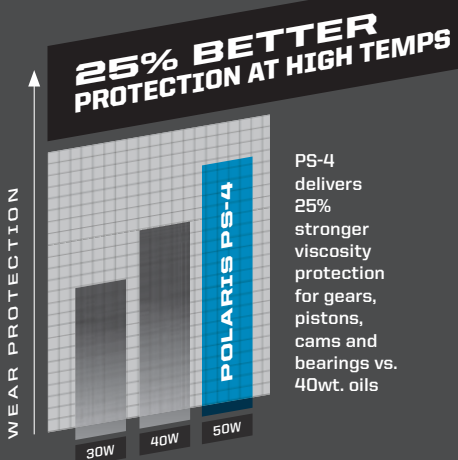

PS-4 delivers 25% stronger viscosity protection for gears, pistons, cams and bearings vs. 40wt. oils

WHY VISCOSITY MATTERS: Polaris® engines are designed to operate using oils rated at a specific viscosity. Viscosity is the measure of an oil's resistance to flow, and shear, and is a way to gauge an oil's "film strength", which is a critical component in preserving engine life when an oil is subject to high heat or heavy loads.

ENGINEERED TO MAXIMIZE THE LIFE OF YOUR RIDE

All Polaris® fluids—from anti-freeze to brake fluid—are developed for your vehicle. Trust the only fluids perfectly engineered for your needs.

AGL

A proprietary blend of additives designed to optimize Polaris® ORV transmission life. Extreme pressure additives protect gears, drive chain, and bearings from scoring and wear. Unlike typical gear case oils, AGL's unique viscosity range allows instant flow and film protection in extreme cold or high heat environments.

- » 1 QT. • 2878068
- » 1 GAL. • 2878069
- » 2.5 GAL. • 2878070
- » 55 GAL. • 2879594