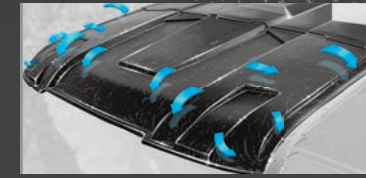

KEEP MOISTURE MOVING

Keep precipitation moving with integrated channels that direct water away