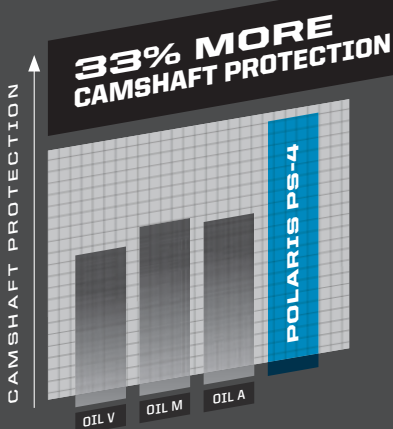

When tested against competitive oils, camshaft bearing races and lobes exhibit less wear when protected by Polaris® PS-4 oil.