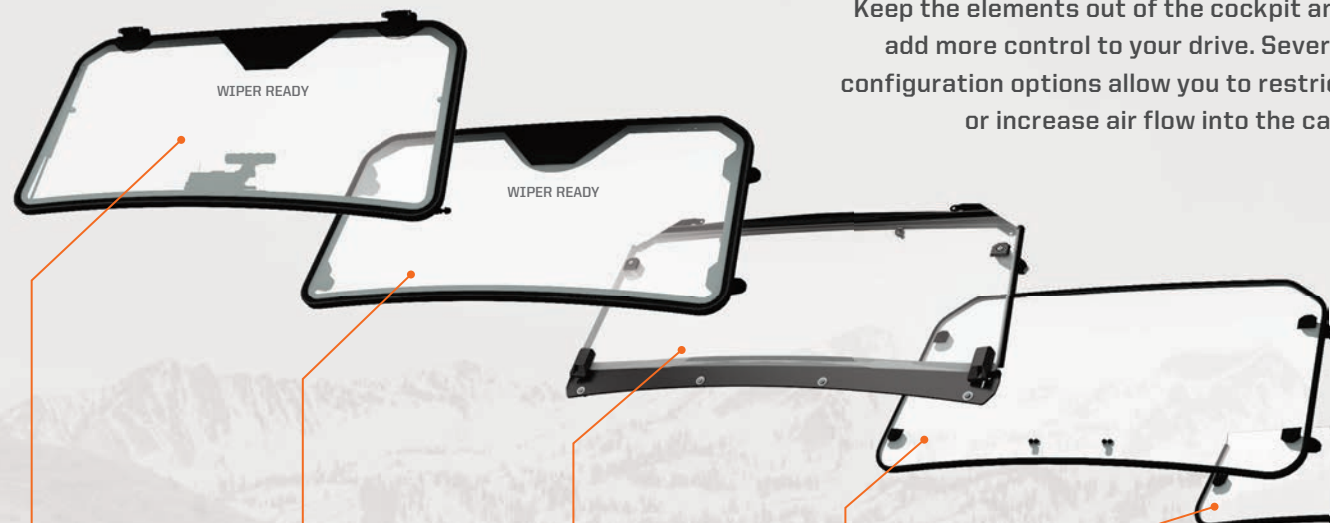

SHIELD THE FRONT

ATTACK THE SWIRL