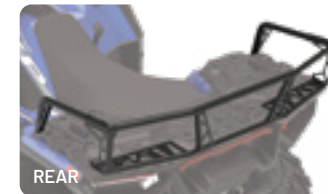

REAR

ULTIMATE SERIES RACK EXTENDER 4"

» FRONT • 2882022

» REAR • 2882023

COMPATIBLE WITH REAR CARGO BOX (2882882)

FRONT

REAR

ULTIMATE SERIES RACK EXTENDER 7"