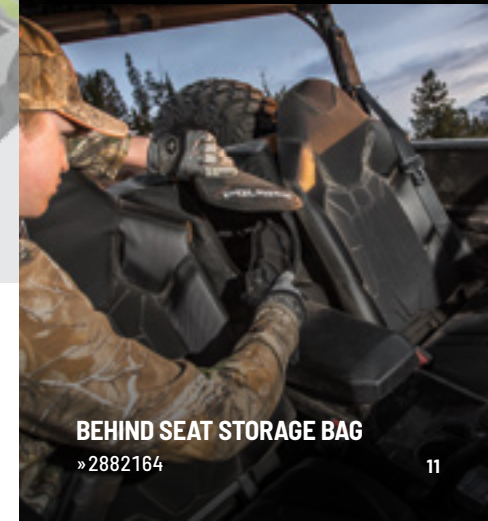

BEHIND SEAT STORAGE BAG
» 2882164