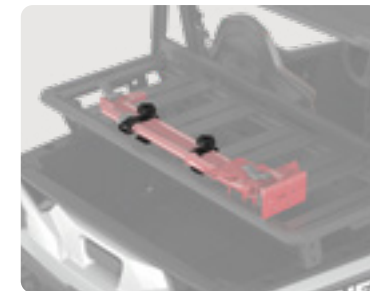

MULTI-PURPOSE TOOL HOLDER

- Carry and protect tools, paddles and more
 - Ratchet-locking mechanism for quick release and rubber inserts that secure gear into place
- »2889528

HIGH LIFTING JACK MOUNT

- Simple, quick install with durable brackets
 - Rugged, non-corrosive powder-coated steel
- »2889533