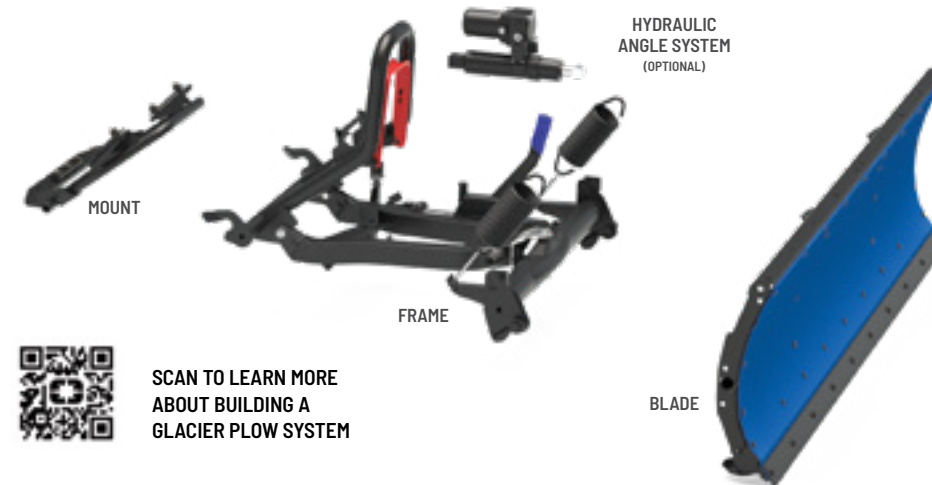

» 2878888

WIRED REMOTE CONTROL

- Remote handle and socket both required
- » REMOTE HANDLE • 4013466
- » SOCKET • 4014228

POWER CONTROLLER

- Control your winch and plow hydraulics directly from the shift knob
- » 2889162
- SP 570 '22-24

GLACIER PLOW SYSTEMS

MAKE QUICK WORK OF THE SMALLER JOBS

- ✓ Easily install and remove the plow system from your RANGER
- ✓ No loss of factory ground clearance when not plowing
- ✓ Don't have to crawl under the machine to release the plow blade from the vehicle
- ✓ No trimming of vehicle plastic required to mount plow or winch
- ✓ Angle the blade from your seat with the Glacier Pro Plow Hydraulic Angle System
- ✓ 30 second prep: Drive up, hook on, lock down and go