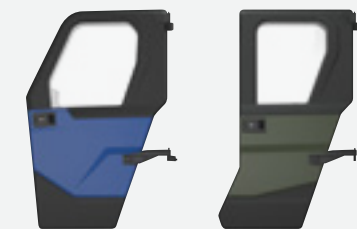

PRO SHIELD CAB SYSTEMS

MANUAL CRANK WINDOW DOORS

- Set of 2 doors
- » FRONT • 2885073
- » REAR • 2885074

SHOWN WITH EXTERIOR DOOR ACCENT PANELS