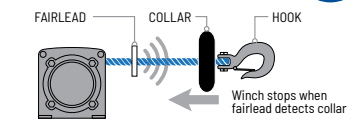

- ✓ Tested 1,200+ pulls at max load
- ✓ Built to withstand -20° F temperatures
- ✓ Operates fully submerged underwater
- ✓ Military tested & approved

POLARIS

AUTO STOP TECHNOLOGY

PREMIUM SYNTHETIC ROPE

WIRELESS REMOTE