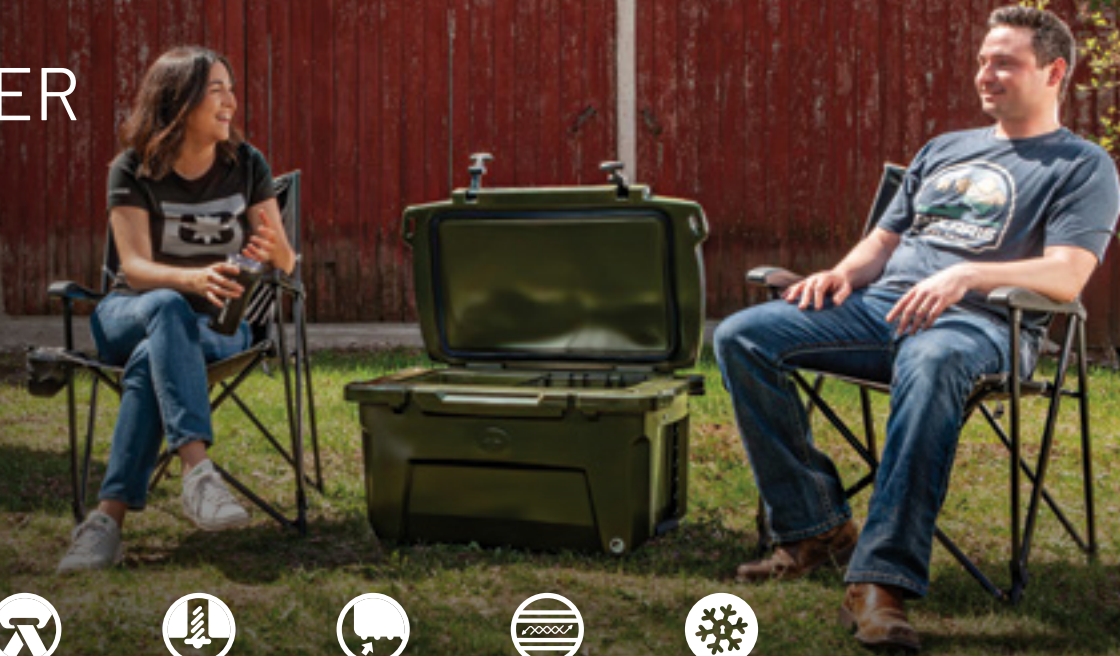

JUST ANY COOLER WON'T CUT IT OUT THERE

105, 60 & 30
QUART FEATURES

ComfortCarry
Handles

TravelLock
System

EasyOut
Drain System

NoSlip
Rubber Feet

PolarWall
Insulation

IceLock
Seal