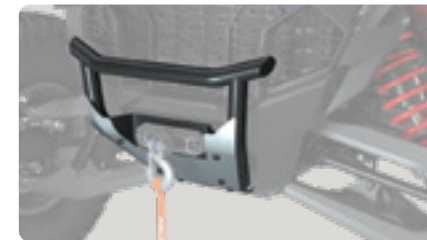

PRE RUNNER WINCH BUMPER

- Durable, powder-coated 1.5" steel tube
- Requires winch, sold separately

COLOR	FRONT
MATTE BLACK	2884355-458
INDY RED	2884355-293