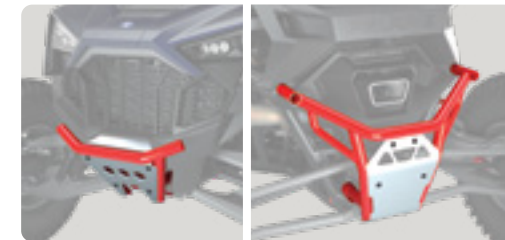

PRE RUNNER BUMPER

- Durable, powder-coated 1.5" steel tube
- Not compatible with a winch

COLOR	FRONT	REAR
MATTE BLACK	2884354-458	2884358-458
INDY RED	2884354-293	2884358-293