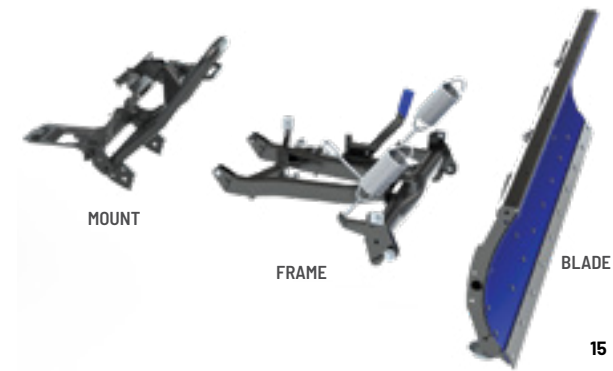

PRO HD SERIES
4,500 LB WINCH
2885126

HD SERIES
3,500 LB WINCH
2885127

GLACIER PLOW SYSTEMS

- ✔ Easily install and remove the plow system from your RZR
- ✔ No loss of factory ground clearance when not plowing
- ✔ Don't have to crawl under the machine to release the plow blade from the vehicle
- ✔ No trimming of vehicle plastic required to mount plow or winch
- ✔ Angle the blade from your seat with the Glacier Pro Plow Hydraulic Angle System
- ✔ 30 second prep: Drive up, hook on, lock down and go