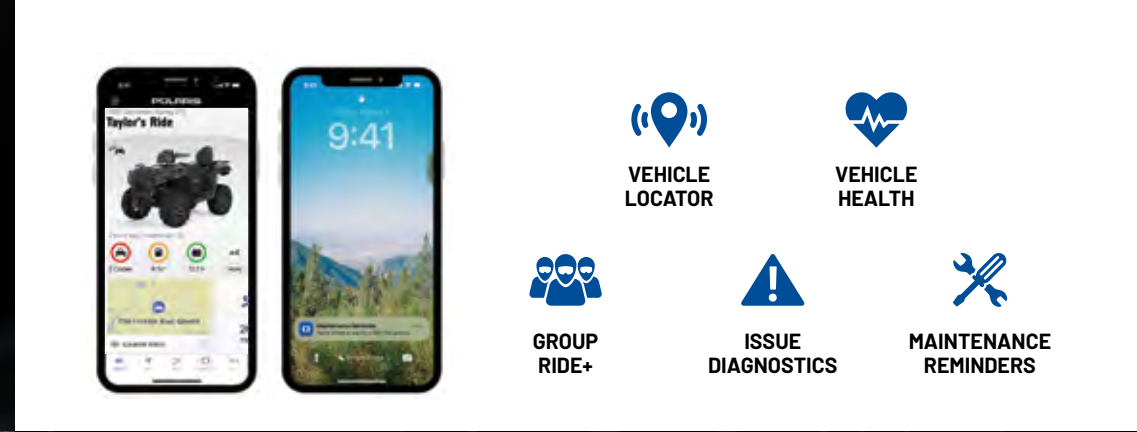

OFF GRID,
BUT NEVER
OFF THE MAP

POLARIS RIDECOMMAND

PLAN YOUR RIDE

Plan an epic ride with stops along the way, and customize and adjust your path to maximize your route and upload your route to your 7" Display Powered by RIDE COMMAND.

WORK SMARTER

Plow Mode automatically raises and lowers the plow depending on the gear you're in, so you can get your work done quicker.

FOLLOW THE GROUP

With Group Ride technology, you can ride at your own speed and keep fellow riders in sight on your map screen, even if you get split up. Because rides are meant to be shared.

DISCOVER NEW TRAILS

With over 1,000,000 miles of trails available offline, you'll have the confidence to explore further, whether you have cellular coverage or not.

POLARIS RIDECOMMAND+

THE LATEST IN INDUSTRY-LEADING CONNECTED VEHICLE TECHNOLOGY

Stay connected to your Sportsman from anywhere with vehicle telematics shared directly to the palm of your hand.

7" DISPLAY POWERED BY RIDE COMMAND

Industry-leading 7" display with glove-touch compatibility and visible in all conditions.

Configurable Gauges

Customize your ride experience with elevation, travel direction, fuel level and more to create relevant screens for you.

Personalized Audio Experience

Seamlessly pair to your display via Bluetooth® to wirelessly stream music and stay connected with call and text alerts. Add the Lock & Ride Rear Audio Storage Box to stream music. (Requires Lock & Ride Rear Audio Storage Box and Rear Power Harness.)

7" Display Mount Kit Included

Comes with required wiring harnesses and accessory components. Includes V2V Group Ride technology and GPS antenna.

» 2889455

RIDE COMMAND+ CONNECTED VEHICLE ACCESSORIES

» 3880081

SPORTSMAN 570 '23-25
INCLUDES ALL TRIMS, RIDE COMMAND EDITIONS, AND SELECT TOURING MODELS

» 3880082

SPORTSMAN 450/570 '23-25
INCLUDES ALL TRIMS, RIDE COMMAND EDITIONS, AND SELECT TOURING MODELS

Kits include all necessary accessories to activate RIDE COMMAND+