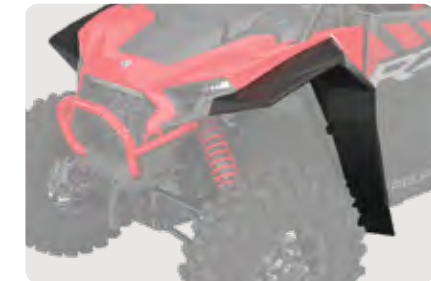

FULL COVERAGE FENDER FLARES

• Replaces stock fender flares and provides additional coverage with factory styling
• Front and rear included
» 2889133