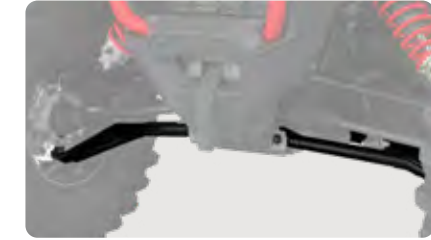

HIGH CLEARANCE SUSPENSION KIT

• Designed to optimize ground clearance
• Includes one set of high clearance front control arms and high clearance radius rods
» 2890853