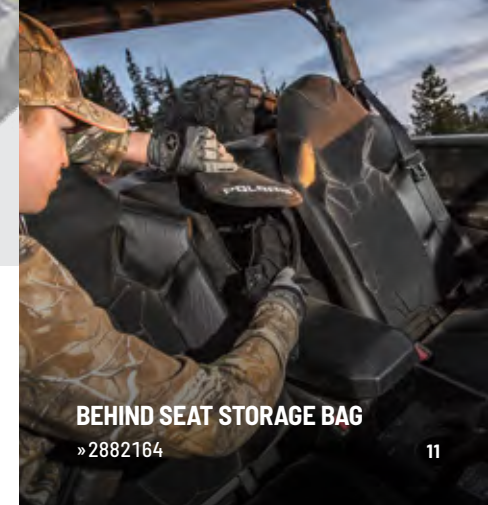

 **A REAR ADVENTURE RACK**
• Mount is solid, does not fold
»2885113

 **B CARGO BED MAT**
»2881933

 **C TIP-DOWN HEADACHE RACK**
»2882144

 **D BED EXTENDER**
»2881547

 **CARGO BOX**
»2881527
Includes all mounting hardware

IN-DASH STORAGE BAG
»2882165

BEHIND SEAT STORAGE BAG
»2882164

**BRING IT ALL.
BRING IT ON.***

MULTI-PURPOSE TOOL HOLDER

- Carry and protect tools, paddles and more
 - Ratchet-locking mechanism for quick release and rubber inserts that secure gear into place
- » 2889528