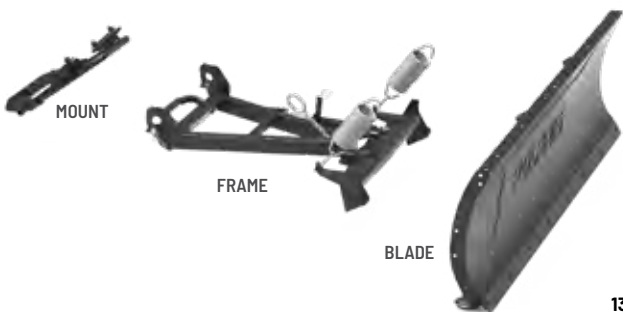

PRO HD SERIES
4,500 LB. WINCH
» 2882238

TOP SELLER
HD SERIES
3,500 LB. WINCH
» 2881669

UPGRADE YOUR POLARIS HD WINCH

WIRELESS REMOTE

- Up to 50 ft. range with LED indicator
 - Direct plug and play operation
- » 2879316

SYNTHETIC ROPE

- » 3,500 LB. • 2878888

AUTO STOP UPGRADE

- Billeted aluminum
 - Replaces stock fairlead
- » 2881693
SYNTHETIC ROPE REQUIRED

UPGRADE YOUR CONTROLS

WIRED REMOTE CONTROL

- Must order remote handle and socket together
- » REMOTE HANDLE • 4013466
- » SOCKET • 4014228

POWER CONTROLLER

- Control your winch and plow hydraulics directly from the shift knob
- » 2879227

GLACIER PLOW SYSTEMS

- ✓ Easily install and remove the plow system from your RANGER
- ✓ No loss of factory ground clearance when not plowing
- ✓ Don't have to crawl under the machine to release the plow blade from the vehicle
- ✓ No trimming of vehicle plastic required to mount plow or winch
- ✓ Angle the blade from your seat with the Glacier Pro Plow Hydraulic Angle System
- ✓ 30 second prep: Drive up, hook on, lock down and go