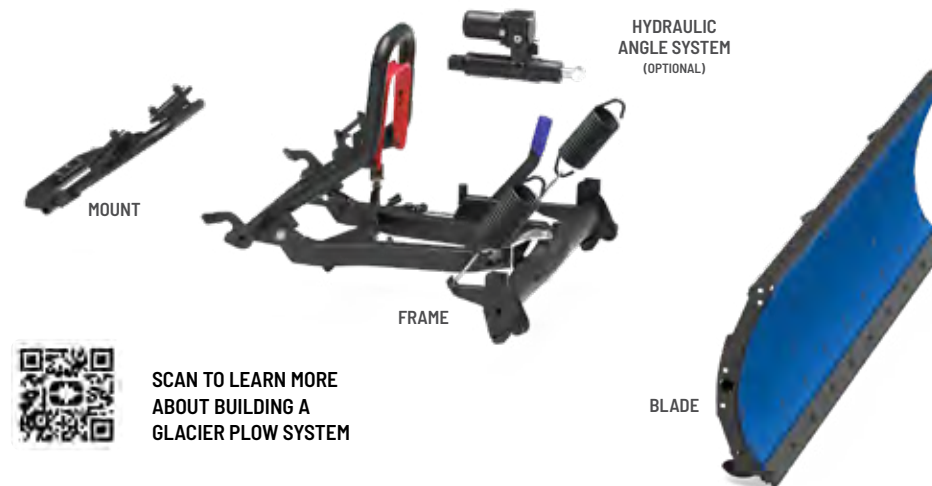

WIRELESS WINCH REMOTE

- Operating the winch from up to 50-feet away
- » 2889840

POWER CONTROLLER

- Control your winch and plow hydraulics directly from the shift knob
- » 2889162

UPGRADE YOUR POLARIS WINCH

GLACIER PLOW SYSTEMS

MAKE QUICK WORK OF THE SMALLER JOBS

- ✓ Easily install and remove the plow system from your RANGER
- ✓ No loss of factory ground clearance when not plowing
- ✓ Don't have to crawl under the machine to release the plow blade from the vehicle
- ✓ No trimming of vehicle plastic required to mount plow or winch
- ✓ Angle the blade from your seat with the Glacier Pro Plow Hydraulic Angle System
- ✓ 30 second prep: Drive up, hook on, lock down and go