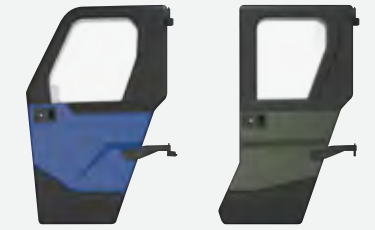

PRO SHIELD CAB SYSTEMS

MANUAL CRANK WINDOW DOORS

- Set of 2 doors
- » FRONT • 2885073
- » REAR • 2885074

SHOWN WITH EXTERIOR DOOR ACCENT PANELS