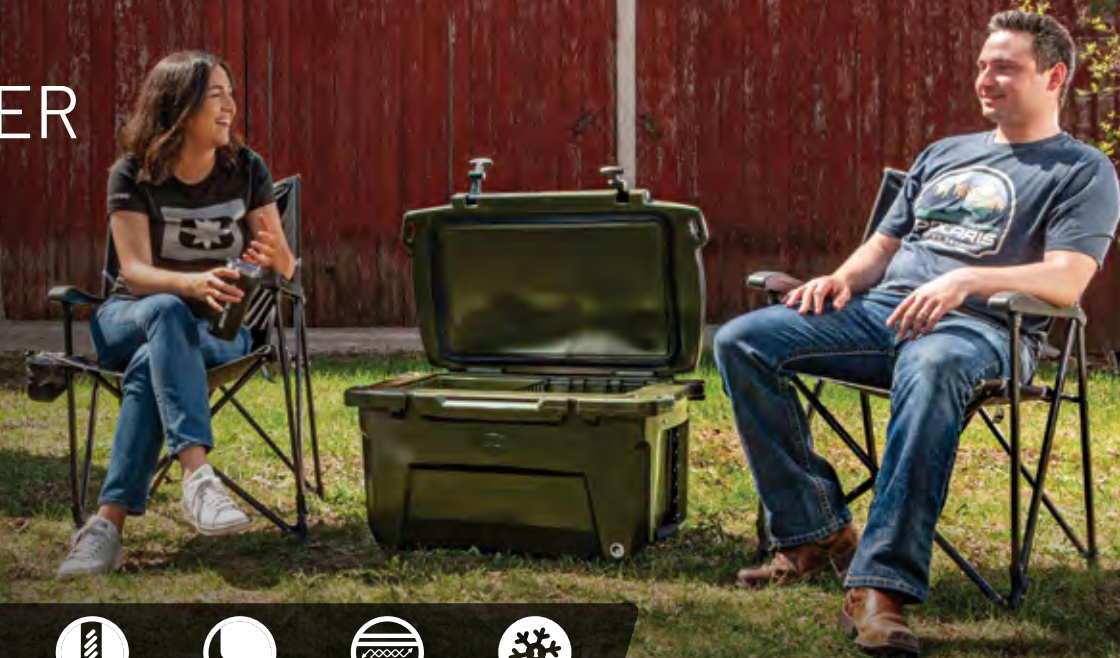

JUST ANY COOLER WON'T CUT IT OUT THERE

105, 60 & 30
QUART FEATURES

ComfortCarry Handles

TravelLock System

EasyOut Drain System

NoSlip Rubber Feet

PolarWall Insulation

IceLock Seal