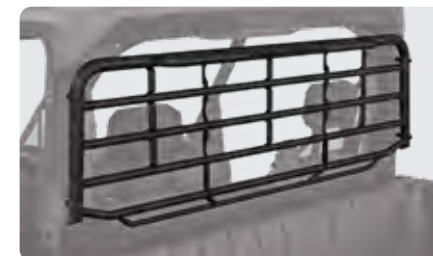

REAR HEADACHE RACK - WINCH READY

- Mounts to rear ROPs of vehicle
- Expanded metal screen allows rear visibility and protects rear panel from damage
- Used to mount rear mounted winch

» 2889666