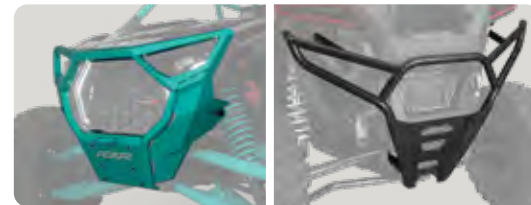

BE PREPARED FOR ROUGH TERRAIN

HIGH COVERAGE BUMPER

• Designed with headlight bezels and a heavy duty tow point

COLOR	FRONT	REAR
MATTE BLACK	2890390-458	2884189-458
INDY RED	2890390-293	2884189-293
ORANGE BURST	2890390-647	NA
POLARIS BLUE METALLIC	2890390-751	NA
LIFTED LIME	2890390-801	NA
RADIANT GREEN	2890390-887	NA