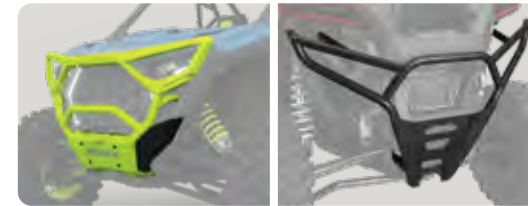

BE PREPARED FOR ROUGH TERRAIN

HIGH COVERAGE BUMPER

• Designed with headlight bezels and a heavy duty tow point

COLOR	FRONT	REAR
MATTE BLACK	2890388-458	2884189-458
INDY RED	2890388-293	2884189-293
ORANGE BURST	2890388-647	NA
POLARIS BLUE METALLIC	2890388-751	NA
LIFTED LIME	2890388-801	NA
RADIANT GREEN	2890388-887	NA