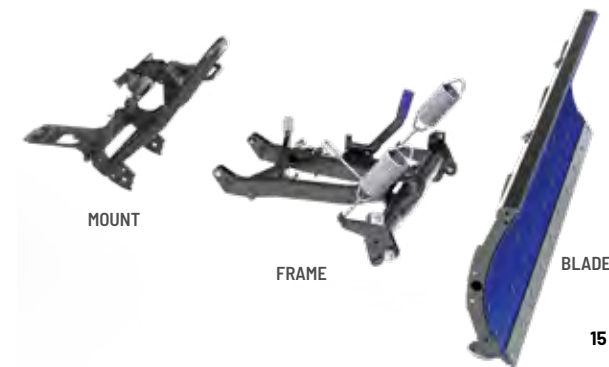

PRO HD SERIES
4,500 LB WINCH
 2885126

HD SERIES
3,500 LB WINCH
 2885127

GLACIER PLOW SYSTEMS

- ✓ Easily install and remove the plow system from your RZR
- ✓ No loss of factory ground clearance when not plowing
- ✓ Don't have to crawl under the machine to release the plow blade from the vehicle
- ✓ No trimming of vehicle plastic required to mount plow or winch
- ✓ Angle the blade from your seat with the Glacier Pro Plow Hydraulic Angle System
- ✓ 30 second prep: Drive up, hook on, lock down and go