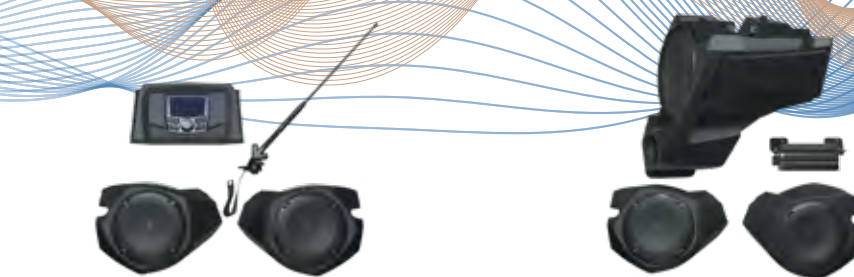

» MOUNT KIT • 2884731

Camera Integration
Navigate with a full view of your surroundings. Use the integrated rear camera to see others behind you while riding.

Personalized Audio Experience
Seamlessly pair to your display via Bluetooth* to wirelessly stream music and stay connected with call and text alerts.

Configurable Gauges
Customize your ride experience with elevation, travel direction, fuel level and more to create relevant screens for you.

TOP SELLER

FRONT CAMERA KIT

• Front camera upgrade for increased visibility and safety
• All wiring harnesses included on vehicle
» 2884432