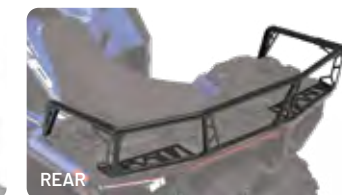

REAR

ULTIMATE SERIES RACK EXTENDER 4"

» FRONT • 2882022

» REAR • 2882023

COMPATIBLE WITH REAR CARGO BOX (2882882)

FRONT

REAR

ULTIMATE SERIES RACK EXTENDER 7"