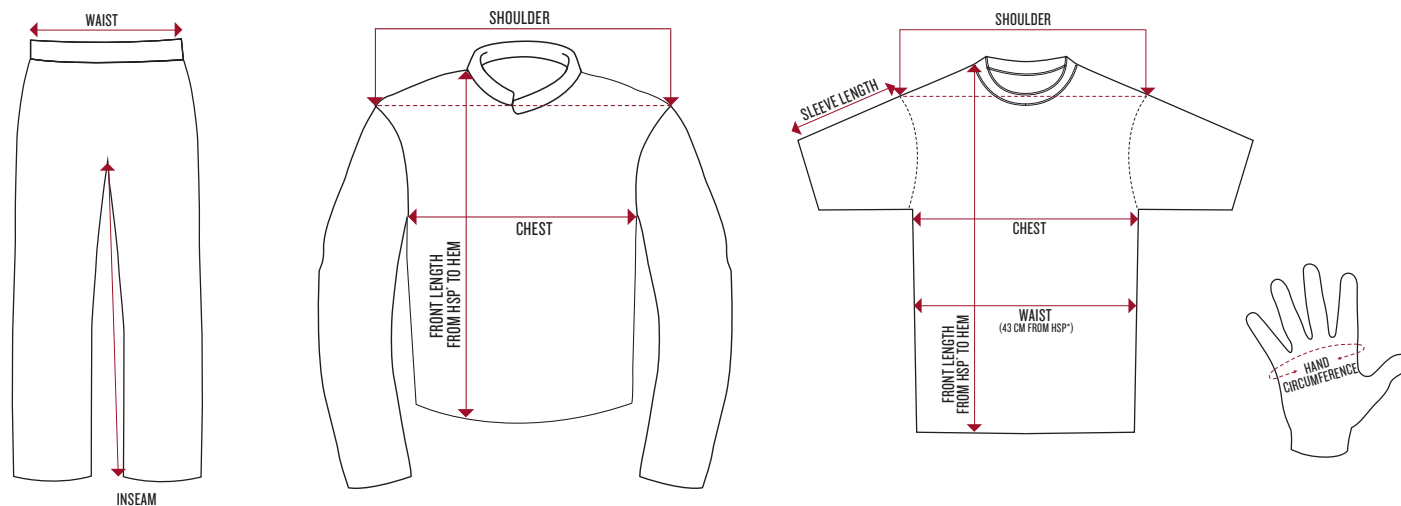

APPAREL SIZE CHARTS

MEN'S V-TWIN FIT JACKETS												
SIZE	CHEST		SHOULDER		RIDE LEATHER FRONT LENGTH FROM HSP*		RIDE TEXTILE FRONT LENGTH FROM HSP*		MESH FRONT LENGTH FROM HSP*		RIDE CASUAL FRONT LENGTH FROM HSP*	
	IN	CM	IN	CM	IN	CM	IN	CM	IN	CM	IN	CM
XS	40.2 - 41.7	102 - 106	20.1	51	25.2	64	25.6	65	25.6	65	25.6	65
S	43.3 - 44.9	110 - 114	20.5	52	25.6	65	26.0	66	26.0	66	26.0	66
M	46.5 - 48	118 - 122	20.9	53	26.0	66	26.4	67	26.4	67	26.4	67
L	49.6 - 51.2	126 - 130	21.3	54	26.4	67	26.8	68	26.8	68	26.8	68
XL	53.5 - 55.1	136 - 140	22.0	56	27.2	69	27.6	70	27.6	70	27.6	70
XL-TALL	53.5 - 55.1	136 - 140	22.0	56	28.7	73	/	/	/	/	/	/
2XL	57.5 - 59	146 - 150	22.8	58	28.0	71	28.3	72	28.3	72	28.3	72
2XL-TALL	57.5 - 59	146 - 150	22.8	58	29.5	75	/	/	/	/	/	/
3XL	61.4 - 63	156 - 160	23.6	60	28.7	73	29.1	74	29.1	74	29.1	74
3XL-TALL	61.4 - 63	156 - 160	23.6	60	30.3	77	/	/	/	/	/	/
4XL	65.4 - 66.9	166 - 170	24.4	62	29.5	75	29.9	76	29.9	76	29.9	76
5XL	69.3 - 70.9	176 - 180	25.2	64	30.3	77	30.7	78	30.7	78	30.7	78

MEN'S V-TWIN FIT VESTS						
SIZE	CHEST		SHOULDER		FRONT LENGTH FROM HSP*	
	IN	CM	IN	CM	IN	CM
XS	39 - 40.2	99 - 102	17.7	45	27.0	68.5
S	42.1 - 43.3	107 - 110	18.1	46	27.4	69.5
M	45.3 - 46.5	115 - 118	18.5	47	27.8	70.5
L	48.4 - 49.6	123 - 126	18.9	48	28.1	71.5
XL	52.4 - 53.5	133 - 136	19.7	50	28.9	73.5
2XL	56.3 - 57.5	143 - 146	20.5	52	29.7	75.5
3XL	60.2 - 61.4	153 - 156	21.3	54	30.5	77.5
4XL	64.2 - 65.4	163 - 166	22.0	56	31.3	79.5
5XL	68.1 - 69.3	173 - 176	22.8	58	40.0	101.5