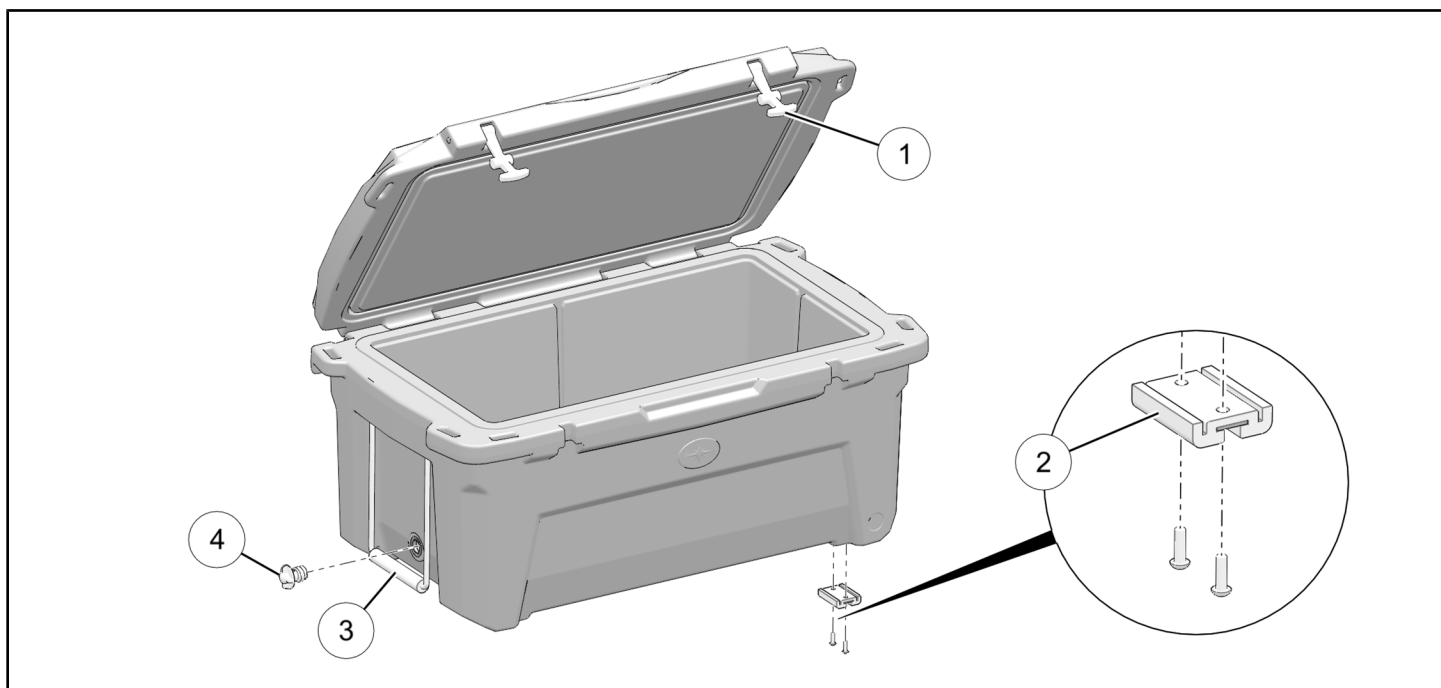

105 QUART COOLER

P/N 2883392, 2883426

BEFORE YOU BEGIN

Read these instructions and check to be sure all parts and tools are accounted for. Please retain these installation instructions for future reference and parts ordering information.

KIT CONTENTS

This Kit includes:

REF	QTY	PART DESCRIPTION	PART NUMBER
1	2	Latch, Rubber	5415788
2	4	Pad Assembly (with screws)	2636094
3	2	Handle, Rope	2636091
4	1	Plug (with gasket)	2636093
	1	Instructions	9928653