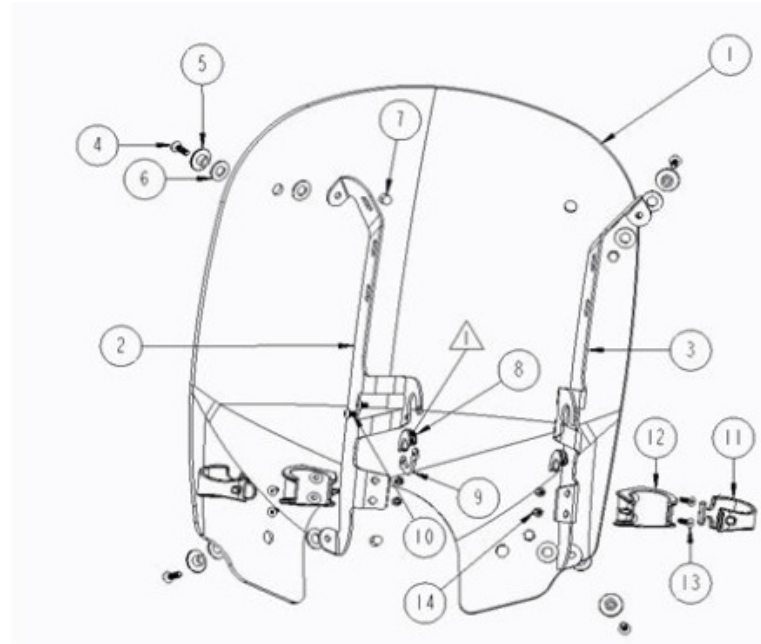

## Photo of Part Diagram for 2880835-156, 2880236-156, and 2880237-156

	Description	Quantity Used
1	windshield	1
2	Left Inside Bracket	1
3	Right Inside Bracket	1
4	Screw, Flat Cap (M6x1.0x20)	4
5	Bushing (stainless)	4
6	Washer (.875 ODx.430 ID)	8
7	Nut, Acorn (stainless)	6
8	Clamp (under bracket Lock Strap)	2
9	Clamp (over back bracket)	1
10	Screw (M6x8)	2
11	Clamp, Rubber Support Strap	2
12	Clamp, Lower Mount	2
13	Screw Flat Head (M5x16mm)	4
14	Nut, Acorn (M5)	4