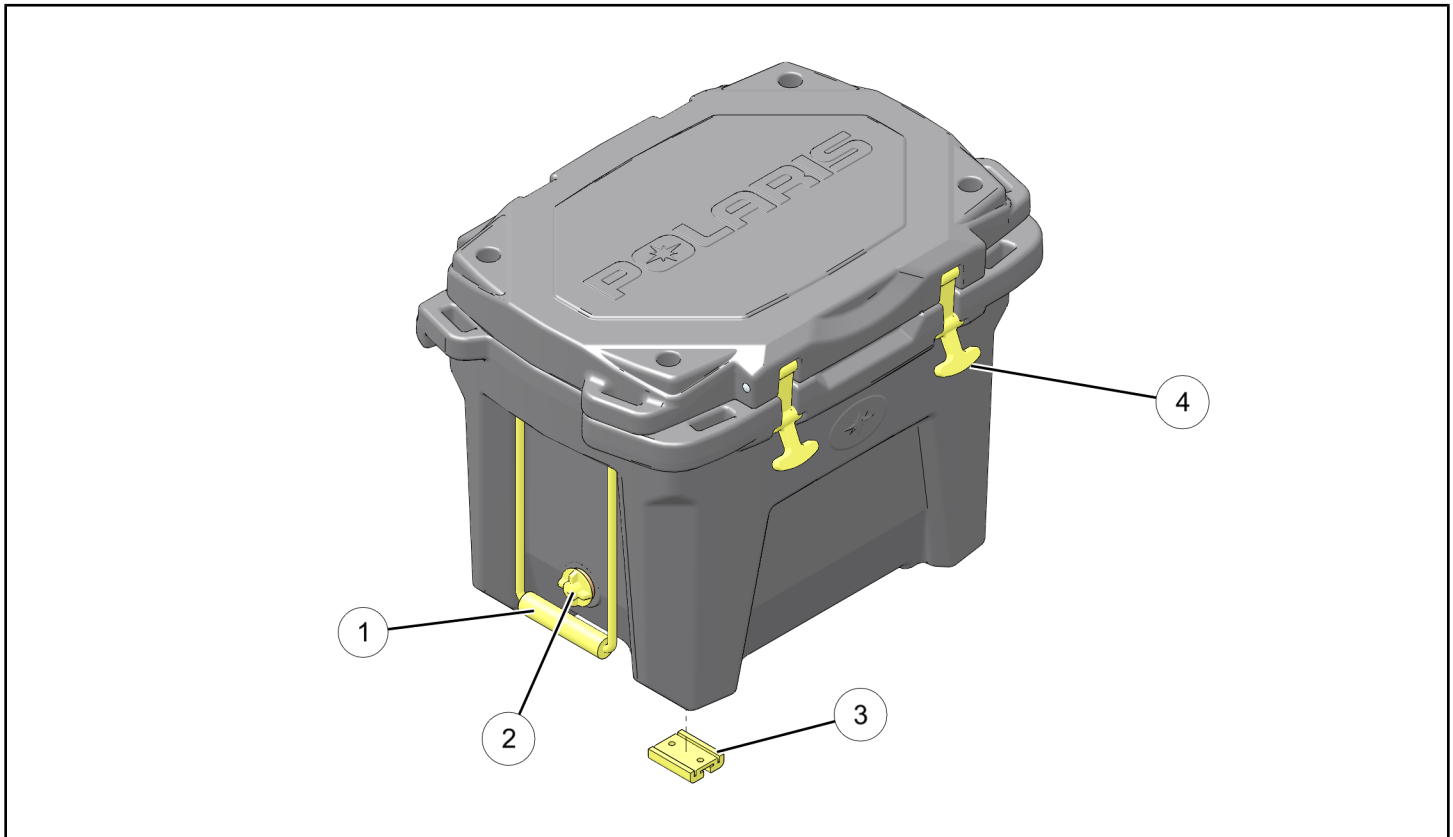

30 QUART COOLER

P/N 2881315

APPLICATION

Polaris Customers

BEFORE YOU BEGIN

Read these instructions and check to be sure all parts and tools are accounted for. Please retain these installation instructions for future reference and parts ordering information.

KIT CONTENTS

This Kit includes:

REF	QTY	PART DESCRIPTION	PART NUMBER
1	2	Handle, Rope, 30 Quart	2636092
2	1	Plug, with Gasket	2636093
3	4	Pad	2636094
4	2	Latch	5415788
		Instructions	9926779