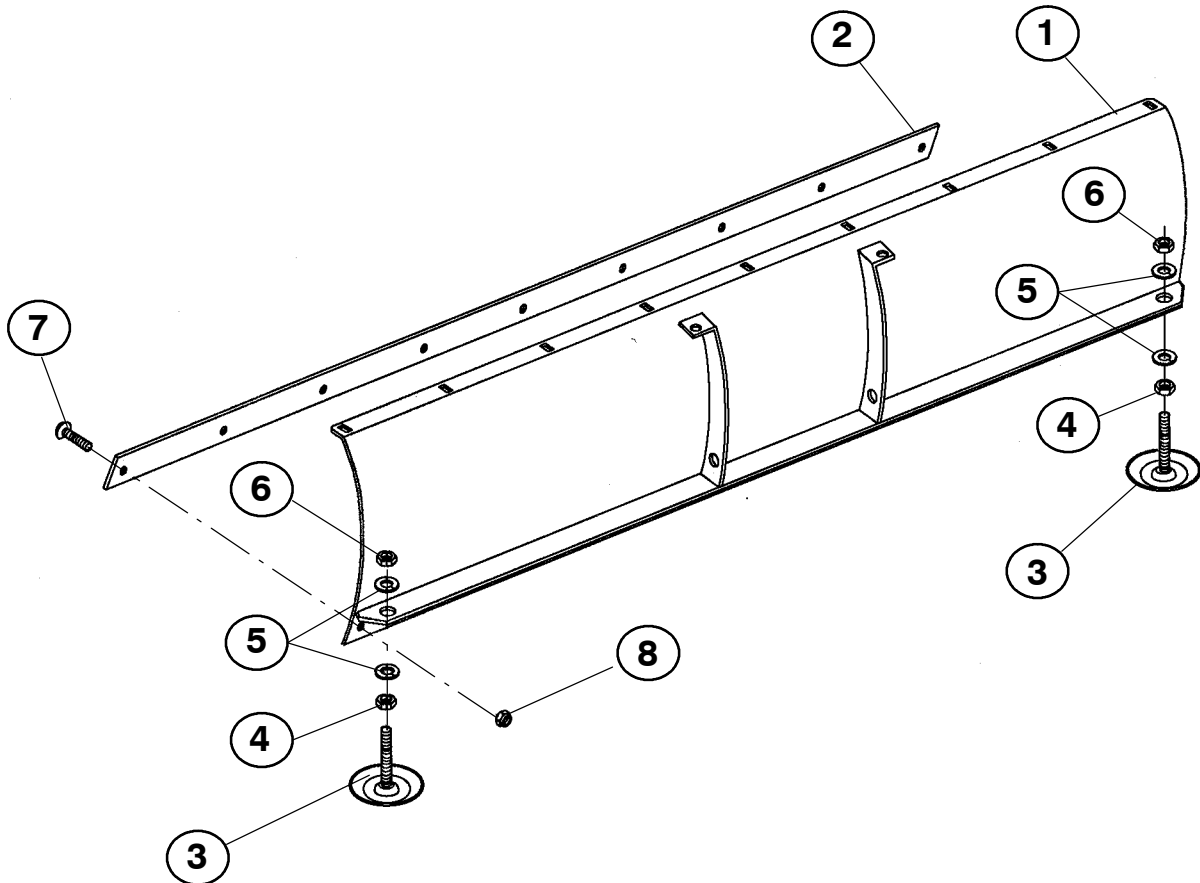

**60" PLOW BLADE KIT
KIT P/N 2874929**

<u>Reference No.</u>	<u>Part Description</u>	<u>Quantity</u>
1	60" Blade	1
2	Wear Bar	1
3	Skid Shoe	2
4	1/2" NC Jam Nut	2
5	1/2" Lock Washer	4
6	1/2" NC Nut	2
7	5/16" x 1" NC Carriage Bolt	9
8	5/16" NC Nyloc Nut	9

Replacement Parts

Part Number

60" Wear Bar with Hardware	2874960
Skid Shoe Replacement Kit	2874958

Accessory

Part Number

Snow Deflector for 60" Blade	2871808
------------------------------	---------

P/N 9919134 Rev 02 09/03