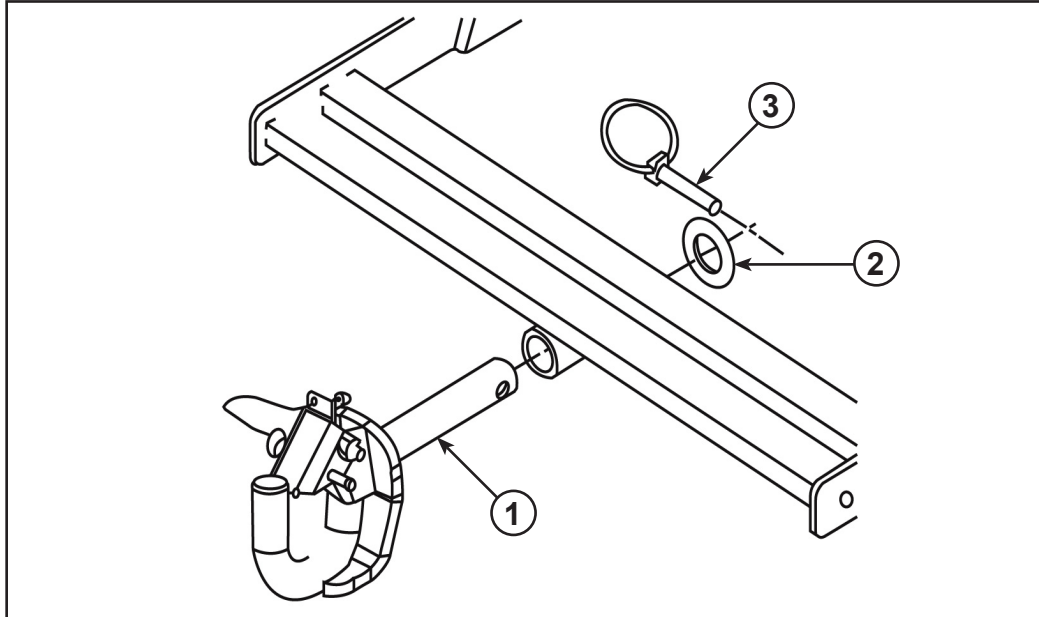

### Kit Contents:

<u>Ref</u>	<u>Qty</u>	<u>Part Description</u>	<u>Part Number</u>
1	1	J-Hitch Assembly	-
2	1	19 mm I.D.x38.1 mm O.D.x3.2 mm Flat Washer	-
3	1	Locking Pin	-
	1	Instructions	9924854

**APPROXIMATE ASSEMBLY TIME:** 10 minutes