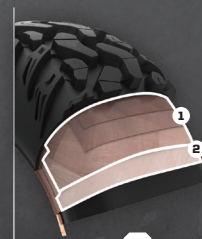

Prices and availability are subject to change at any moment. Copyright © 2016 Polaris[®] Industries. All rights reserved.

**READING TIRES
NUMBER BY NUMBER**

SUPER ATV TERMINATOR

29.5"x9"xR14

28" x 9" R14
TIRE HEIGHT TIRE WIDTH WHEEL DIAMETER

29.5"x10"xR14

3	✓	NYLON SIDE BELTS	2
8	✓	PLY RATING	6
52 MM	✓	TREAD DEPTH	50.8 MM
1,170 LBS	✓	LOAD RATING	585 LBS
40 LBS	✓	WEIGHT	40.6 LBS

BUILT TO PERFORM

Triple belt sidewalls provide superior durability and resistance to sidewall punctures while increasing load ratings – all without adding weight for optimal performance.

BACKED BY

WARRANTY

3 SIDEWALL BELTS
8 PLY RATING

2 SIDEWALL BELTS
6 PLY RATING