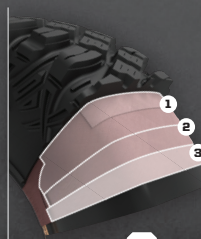

FRONT-REAR \$249⁹⁹ US
 \$324⁹⁹ CAN
 29.5" x 9" R14 5415535

TREAD DEPTH	WEIGHT	PLY RATING	SIDEWALL BELTS	LOAD RATING
52mm	40 lbs	8	3	1,170 lbs

ALL RZR[®] XP 1000, RZR[®] XP TURBO & HIGH LIFTER MODELS, SPORTSMAN[®] HIGH LIFTER

Prices and availability are subject to change at any moment. Copyright © 2016 Polaris[®] Industries. All rights reserved.

**READING TIRES
NUMBER BY NUMBER**

SUPER ATV TERMINATOR

29.5"x9"xR14

28" x 9" R14
TIRE HEIGHT TIRE WIDTH WHEEL DIAMETER

29.5"x10"xR14

3	✓	NYLON SIDE BELTS	2
8	✓	PLY RATING	6
52 MM	✓	TREAD DEPTH	50.8 MM
1,170 LBS	✓	LOAD RATING	585 LBS
40 LBS	✓	WEIGHT	40.6 LBS

BUILT TO PERFORM

Triple belt sidewalls provide superior durability and resistance to sidewall punctures while increasing load ratings – all without adding weight for optimal performance.

BACKED BY

WARRANTY

3 SIDEWALL BELTS
8 PLY RATING

2 SIDEWALL BELTS
6 PLY RATING