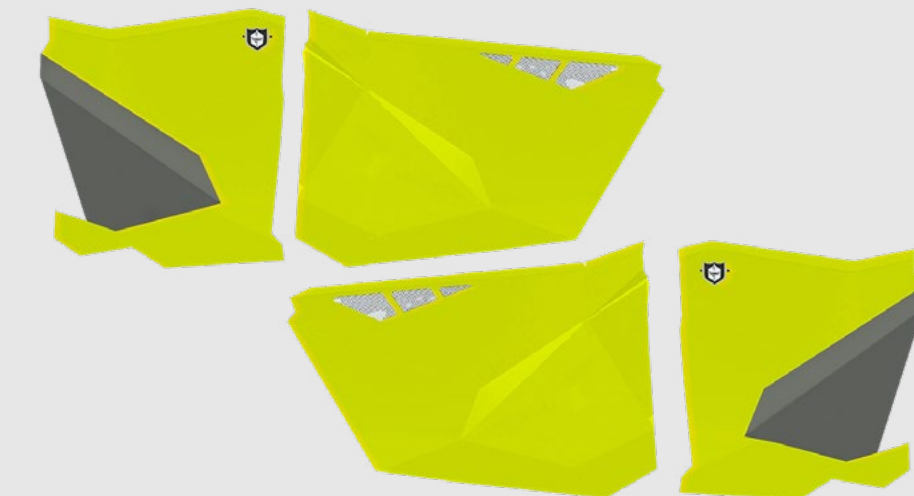

PRO R & TURBO R DOORS

PRO R & TURBO R DOORS

REVERSED HINGED, DIRECT BOLT ON UTILIZING OEM PADDLE LATCHES

- High quality welded aluminum construction
- Available in all signature Polaris® colors
- Fitted door bags available
- Easy install with included hardware
- Fit Pro R & Turbo R Models

Pro R (2-seater) $999⁹⁵
P/N P199D003
Turbo R (2-seater) $849⁹⁵
P/N P2217D003

Pro R4 (4-seater) $1799⁹⁵
P/N P1910D003
Turbo R4 (4-seater) $1749⁹⁵
P/N P2218D003

PRO R DOORS (2 SEATER)

REVERSED HINGED, DIRECT BOLT ON UTILIZING OEM PADDLE LATCHES

RZR Pro R Doors P199D003 $999⁹⁵

PRO R4 DOORS (4 SEATER)

HIGH QUALITY WELDED ALUMINUM CONSTRUCTION.

RZR Pro R4 Doors P1910D003 $1799⁹⁵

TURBO R DOORS

REVERSED HINGED, DIRECT BOLT ON UTILIZING OEM PADDLE LATCHES

RZR Turbo R Doors P2217D003 $999⁹⁵

TURBO R4 DOORS

AVAILABLE IN ALL SIGNATURE POLARIS COLORS

RZR Turbo R4 Doors P2218D003 $1749⁹⁵