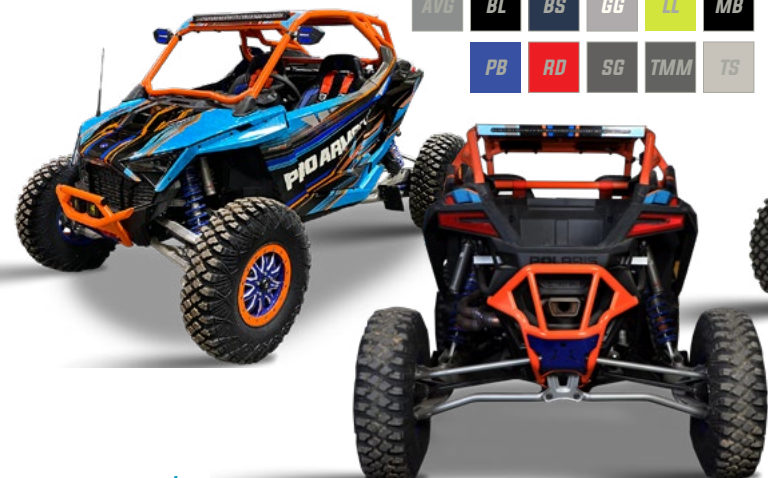

RZR PRO R OPTIONS

TWO SEATER COLOR-MATCHED CAGES AND UNPRECEDENTED STRENGTH & STYLE.

- RZR® Pro R '22
- P/N P2111C054 Cab-Only No-Int. $2499⁹⁵
- P/N P2111C055 Cab-Only V-Int. $2599⁹⁵