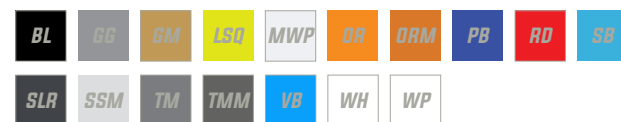

Ratcheting Y-Strap alone $59⁹⁵
P/N A040225