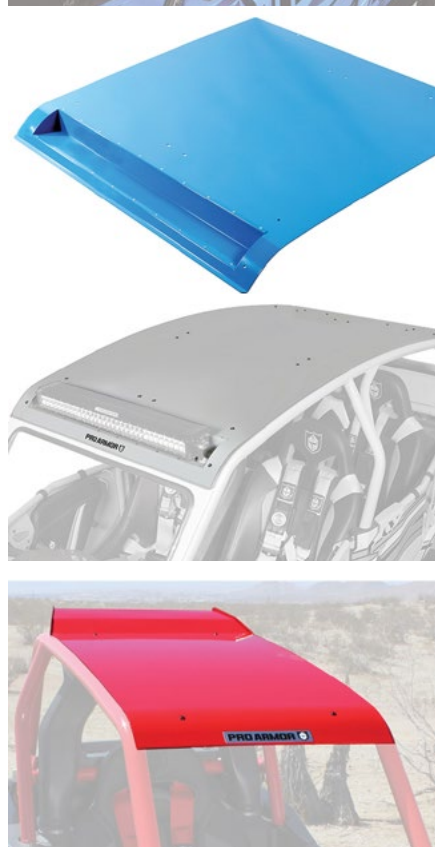

RS1 ROOFS

- RZR '18-'22 RS1 Stock Roof $279⁹⁵
  P/N P186R126
- RZR '18-'22 RS1 Solo Roof $349⁹⁵
  P/N P186R136

'14-'18 XP 1000/XP4

TWO SEAT & FOUR SEAT, NO OR V-INTRUSION OPTIONS.

- RZR® XP 1000 Baja No-Int. $1849⁹⁵
  P/N P141C023
- RZR® XP 1000 Baja V-Int. $1949⁹⁵
  P/N P141C025
- RZR® XP 4 1000 Baja No-Int. $2149⁹⁵
  P/N P144C023
- RZR® XP 4 1000 Baja V-Int. $2249⁹⁵
  P/N P144C025

RS1 SOLO CAGE

SINGLE SEAT CAGE OPTION.

- RZR RS1 '18-'22 Solo Cage $1099⁹⁵
  P/N P186C036

LOCO CAGE

INCREASED RIGIDITY OF FRAME & CHASSIS. 1.75" DOM STEEL TUBING. DIRECT REPLACEMENT.

- RZR® 900/S/XC/1000S No-Int. $1849⁹⁵
  P/N P2116C020
- RZR® 900/S/XC/1000S V-Int. $1949⁹⁵
  P/N P2116C022

STRIKER CAGE

COMPLETE REPLACEMENT & FULLY INTEGRATED CAGE TO REAR CHASSIS. MADE OF 1.75" DOM STEEL TUBING.

- CanAm® Maverick X3 '16-'22 $1979⁹⁵
  P/N CA162C032SLR

CANAM® ROOFS

- CanAm® X3 Stock Cage Roof $469⁹⁵
  P/N CA162R126SLR
- CanAm® X3 Striker Roof (No-Pokt.) $499⁹⁵
  P/N CA162R134SLR
- CanAm® X3 Striker Roof (Pocket) $599⁹⁵
  P/N CA162R135SLR