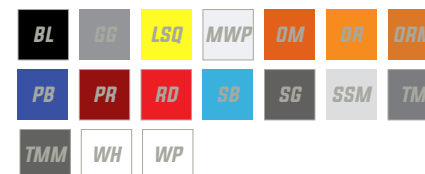

SPORT REAR BUMPER

2019+ XP 1000 & XP 4 1000, TURBO, TURBO S, TURBO S4 Sport Rear Bumper $379⁹⁵
P/N P187P361