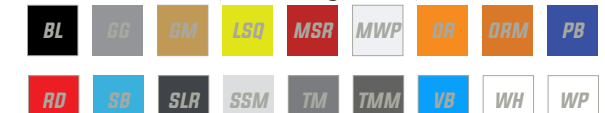

RS1 ROOFS

- RZR '18-'22 RS1 Stock Roof $279⁹⁵
  P/N P186R126
- RZR '18-'22 RS1 Solo Roof $349⁹⁵
  P/N P186R136