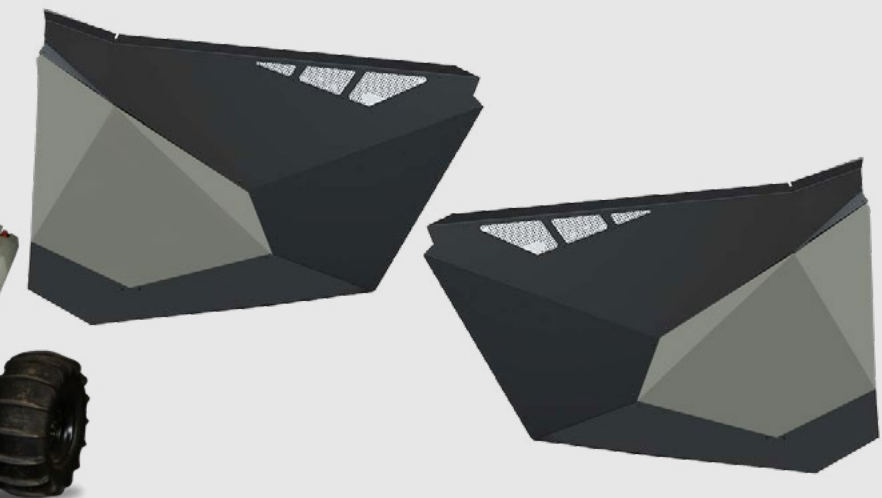

TURBO R DOORS

REVERSED HINGED, DIRECT BOLT ON UTILIZING OEM PADDLE LATCHES

RZR Turbo R Doors P2217D003 $999⁹⁵

TURBO R4 DOORS

AVAILABLE IN ALL SIGNATURE POLARIS COLORS

RZR Turbo R4 Doors P2218D003 $1749⁹⁵