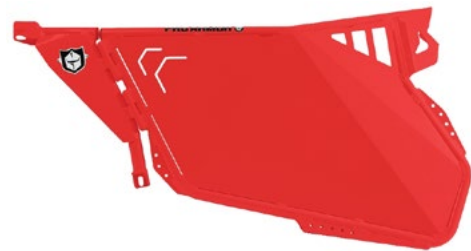

Pro XP 4 (4-seater) \$1799⁹⁵
P/N P1910D003

UTILIZE OEM PADDLE LATCHES

PERFECT COLOR MATCH & FIT

PRO ARMOR TRADITIONAL DOOR FEATURES:

- USES OEM LATCH FEATURING RUBBER DAMPENING TO LIMIT VIBRATION NOISE
- HIGH QUALITY ALUMINUM CONSTRUCTION FOR DURABILITY WITH PREMIUM HARDWARE
- INNOVATIVE AND SLEEK WITH REVERSE HINGED DESIGN
- INSTALLS EASILY WITH INCLUDED HARDWARE
- KNEE PADS AND GRAPHIC KITS AVAILABLE AND SOLD SEPARATELY
- EASY INSTALL