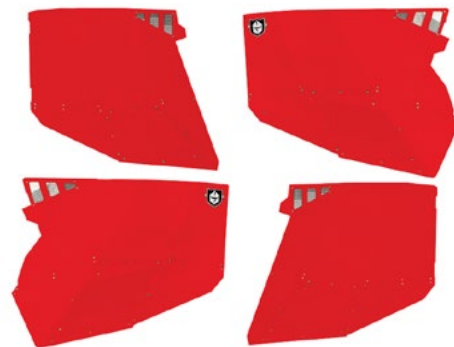

STEALTH XP 4 1000

FOUR SEATER DOOR SKINS MOUNT DIRECTLY OVER STOCK DOORS.

RZR® '14-'22 XP 4 1000 & Turbo $949⁹⁵
P/N P144228