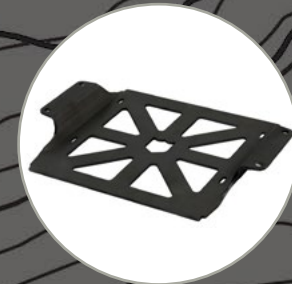

AVAILABLE ACCENT COLORS:

LE SEATS FOR CANAM®
COME WITH SEAT BASE
ADAPTER

FITMENT:
POLARIS® OR
CAN-AM® OPTIONS

TRUE SUSPENSION

MULTI-DENSITY FOAM

POLARIS® MODELS SEAT BASE/SLIDER

P/N P141S182BL \$69⁹⁵

CANAM® MODELS SEAT BASE