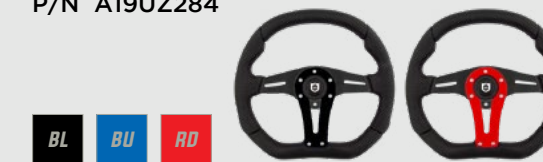

FORCE STEERING WHEEL

13.5" ALUMINUM SPOKE STEERING WHEEL WITH ACCENT COLOR.

Universal 6-bolt pattern \$139⁹⁵
P/N A19UZ284

D-SHAPE STEERING WHEEL

13.75" D-SHAPE STEERING WHEEL WITH BLACK ALUMINUM SPOKE.

Universal 6-bolt pattern \$109⁹⁵
P/N A19UZ283BL