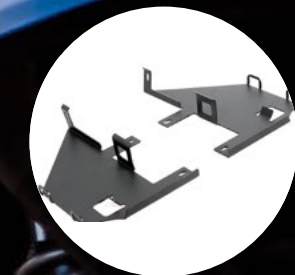

PRO XP STOCK INTRUSION BAR

ADDED STRENGTH FOR YOUR STOCK CAGE

- Constructed of 1.75" Steel
- Matte black finish to match stock
- V-Intrusion

Pro R/Turbo R/XP models $299⁹⁵
P/N P199U303MB

PRO XP SPEAKER BRACKET

REPLACEMENT BRACKET FOR SPEAKER CLEARANCE

Pro R4/Turbo R4/XP & XP 4 $89⁹⁵
P/N P199U304MB

TIP When ordering, add the appropriate color code to the end of the part number. I.E. order P/N P199C049BL for a Black Cage System