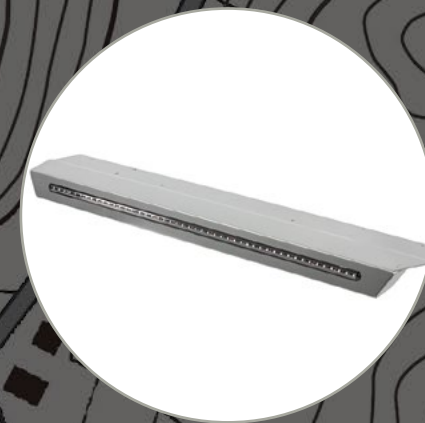

CAGE SYSTEMS & ROOFS

BAJA VS. CAB-ONLY CAGES

WHAT STYLE CAGE AM I LOOKING FOR? A FULLY INTEGRATED CAGE WITH REAR CHASSIS AND REAR PROTECTION OR AN OPEN REAR ALLOWING FOR A REAR BUMPER OR MAYBE A CAB-ONLY GIVES YOU THAT ADDED SPACE TO FIT ON YOUR TRAILER.

- Tested and engineered to be the strongest cages in the industry
- 1.75" DOM Steel Tubing
- Color matched to your model and year
- Available with No or V-Intrusion
- Completely change the lines of your vehicle
- Sleek, direct replacement of stock cage

ASYLUM REAR WING

INTEGRATED REAR LIGHT BAR, FITS ALL ASYLUM ROOFS WITH NO EXISTING LIGHT BAR.

- XP 1000/900 Rear Wing $109⁹⁵
  P/N P141R125
- XP 4 1000 Rear Wing
  P/N P144R125

PRO R/TURBO R/XP ROOFS

- RZR® Pro/Turbo R No-pocket Roof $499⁹⁵
  P/N P2111R137
- P/N P2111R138 Pocket Roof $529⁹⁵
- Pro R4/Turbo R4 No-pocket Roof $649⁹⁵
  P/N P2112R137
- P/N P2112R138 Pocket Roof $799⁹⁵
- RZR® Pro XP '20-'21 No-pocket Roof $449⁹⁵
  P/N P199R137
- P/N P199R138 Pocket Roof $499⁹⁵
- Pro XP 4 '20-'21 No-pocket Roof $649⁹⁵
  P/N P1910R137
- P/N P1910R138 Pocket Roof $799⁹⁵

STOCK ROOFS

1. PERFECT MATCH TO YOUR STOCK CAGE SHIELDING FROM THE ELEMENTS, FEATURING FRONT DRIP RAILS.
2. RZR '14-'22 XP 1000 & '15-'17 900/S/XC/1000S $439⁹⁵
     P/N P141091BL
   - RZR '14-'22 XP 4 1000 & '15-'19 900 $599⁹⁵
     P/N P144090BL

ASYLUM ROOFS

ROOFS ONLY FIT PRO ARMOR CAGES.

2 SEATER

- Non Pocket RZR 1000/TURBO/S/900 $449⁹⁵
  P/N P141295
- P/N P141R123 (w/rear light bar) $549⁹⁵
- Pocket RZR 1000/TURBO/S/900 $489⁹⁵
  P/N P141297
- P/N P141R123 (w/rear light bar) $549⁹⁵

4 SEATER

- Non Pocket RZR XP4/TURBO/S4 $599⁹⁵
  P/N P144R120
- P/N P144R123 (w/rear light bar) $699⁹⁵
- Pocket RZR XP 4/TURBO/S4 $779⁹⁵
  P/N P144R121
- P/N P144R124 (w/rear light bar) $749⁹⁵