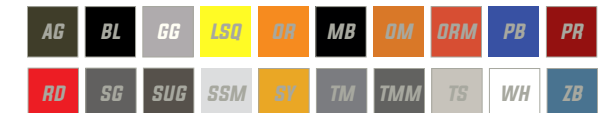

ASYLUM REAR WING

INTEGRATED REAR LIGHT BAR, FITS ALL ASYLUM ROOFS WITH NO EXISTING LIGHT BAR.

- XP 1000/900 Rear Wing \$109⁹⁵
P/N P141R125
- XP 4 1000 Rear Wing
P/N P144R125

PRO R/TURBO R/XP ROOFS

- RZR® Pro/Turbo R No-pocket Roof \$499⁹⁵
P/N P2111R137
- P/N P2111R138 Pocket Roof \$529⁹⁵
- Pro R4/Turbo R4 No-pocket Roof \$649⁹⁵
P/N P2112R137
- P/N P2112R138 Pocket Roof \$799⁹⁵
- RZR® Pro XP '20-'21 No-pocket Roof \$449⁹⁵
P/N P199R137
- P/N P199R138 Pocket Roof \$499⁹⁵
- Pro XP 4 '20-'21 No-pocket Roof \$649⁹⁵
P/N P1910R137
- P/N P1910R138 Pocket Roof \$799⁹⁵