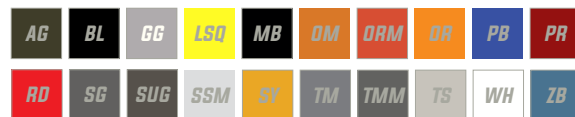

SPORT FRONT

2019+ XP 1000 & XP 4 1000, TURBO, TURBO S, TURBO S4 Sport Front Bumper $299⁹⁵
P/N P187P360
Sport Front Skid $74⁹⁵
P/N P187P363