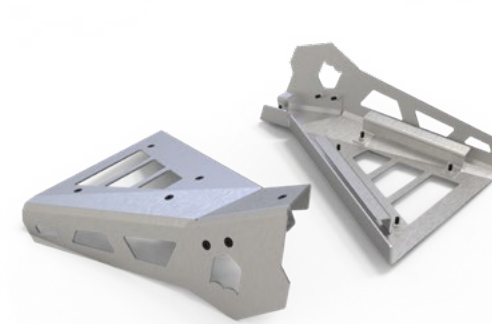

RZR 900/S/XC/1000S

- P/N P152W461
- BL
 - GG
 - MSR
 - LSQ
 - OR
 - PB
 - RD
 - SLR
 - SSM
 - TMM
 - VB
 - WP

ARM GUARDS & ROCK SLIDERS

A-ARM GUARDS

SHIELD YOUR RZR FROM ROCK & BRANCHES.

- Thick Brushed aluminum
- Eliminate A-Arm damage
- Recessed areas for included hardened bolts
- Add an aggressive look to your machine
- Sold in pairs