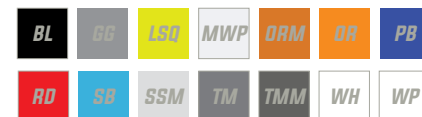

SPORT FRONT

2019+ XP 1000 & XP 4 1000, TURBO, TURBO S, TURBO S4 Sport Front Bumper $299⁹⁵
P/N P187P360
Sport Front Skid $74⁹⁵
P/N P187P363