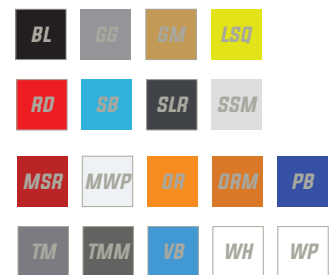

4 SEATER

- Non Pocket RZR XP4/TURBO/S4 $629⁹⁵
  P/N P144R120
- P/N P144R123 (w/rear light bar) $749⁹⁵
- Pocket RZR XP 4/TURBO/S4 $849⁹⁵
  P/N P144R121
- P/N P144R124 (w/rear light bar) $799⁹⁵

RS1 SOLO CAGE

SINGLE SEAT CAGE OPTION.

- RZR RS1 '18-'22 Solo Cage $1199⁹⁵
  P/N P186C036