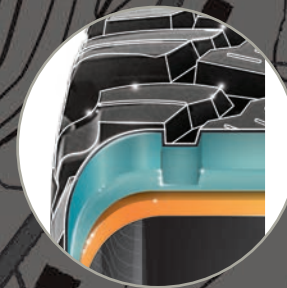

PRO ARMOR TIRES

CRAWLER XG

UNMATCHED GRIP FOR ROCK CRAWLING TO DESERT RUNS, THE CRAWLERS DELIVER WITH AN AGGRESSIVE TREAD PATTERN.

- Universal terrain tires
- Highly puncture resistant
- 8-ply armor belt, 3 ply sidewall
- Square patterned lug design
- Sticky soft compounds

- Crawler XG 35"x10x15" $299⁹⁵
  P/N T351015XG
- Crawler XG 32"x10x15" $279⁹⁵
  P/N T321015XG
- Crawler XG 32"x10x14" $279⁹⁵
  P/N T321014XG
- Crawler XG 30"x10x14" $249⁹⁵
  P/N T301014XG
- Crawler XG 28"x10x15" $229⁹⁵
  P/N T281015XG

DUAL DURAMETER/PUNCTURE RESISTANT