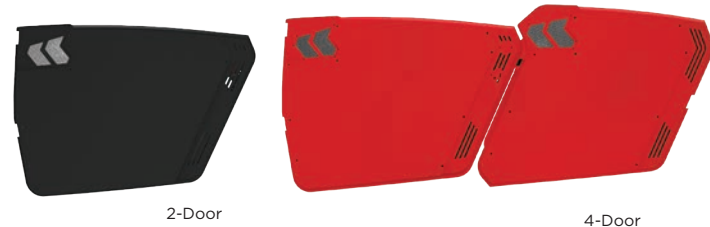

RZR XP/XP 4 '24 (2-SEAT) \$799⁹⁵
P/N P2214D005

RZR XP 4 '24 (4-SEAT) \$1,499⁹⁵
P/N P2215D005

BUMPERS & SKID PLATES

- Bumpers constructed from 1.75" high-grade aluminum tubing
- Front Bumper works with Pro Armor cube lights or light bars
- Stock chassis mounting locations
- Skid Plates constructed from .08" high-grade quality aluminum