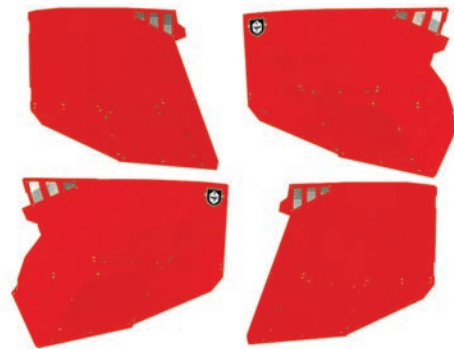

STEALTH XP 4 1000

FOUR SEATER DOOR SKINS MOUNT DIRECTLY OVER STOCK DOORS.

RZR® '14-'22 XP 4 1000 & Turbo $999⁹⁵
P/N P144228