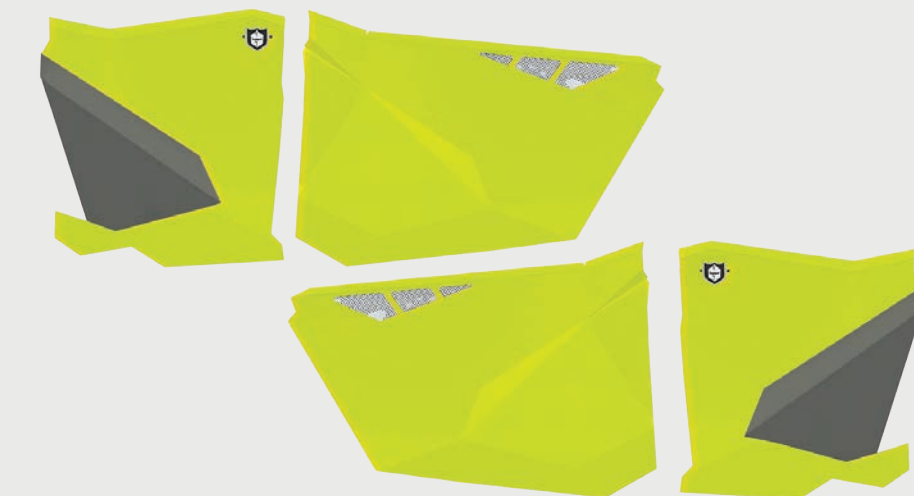

PRO R & TURBO R DOORS

PRO R & TURBO R DOORS

REVERSED HINGED, DIRECT BOLT ON UTILIZING OEM PADDLE LATCHES

- High quality welded aluminum construction
- Available in all signature Polaris® colors
- Fitted door bags available
- Easy install with included hardware
- Fit Pro R & Turbo R Models

Pro R (2-seater) $1069⁹⁵
P/N P199D003
Turbo R (2-seater) $899⁹⁵
P/N P2217D003

Pro R4 (4-seater) $1899⁹⁵
P/N P1910D003
Turbo R4 (4-seater) $1849⁹⁵
P/N P2218D003

TURBO R DOORS

REVERSED HINGED, DIRECT BOLT ON UTILIZING OEM PADDLE LATCHES

RZR Turbo R Doors P2217D003 $899⁹⁵

TURBO R4 DOORS

AVAILABLE IN ALL SIGNATURE POLARIS COLORS

RZR Turbo R4 Doors P2218D003 $1849⁹⁵

PRO R DOORS (2 SEATER)

REVERSED HINGED, DIRECT BOLT ON UTILIZING OEM PADDLE LATCHES

RZR Pro R Doors P199D003 $1069⁹⁵

PRO R4 DOORS (4 SEATER)

HIGH QUALITY WELDED ALUMINUM CONSTRUCTION.

RZR Pro R4 Doors P1910D003 $1899⁹⁵