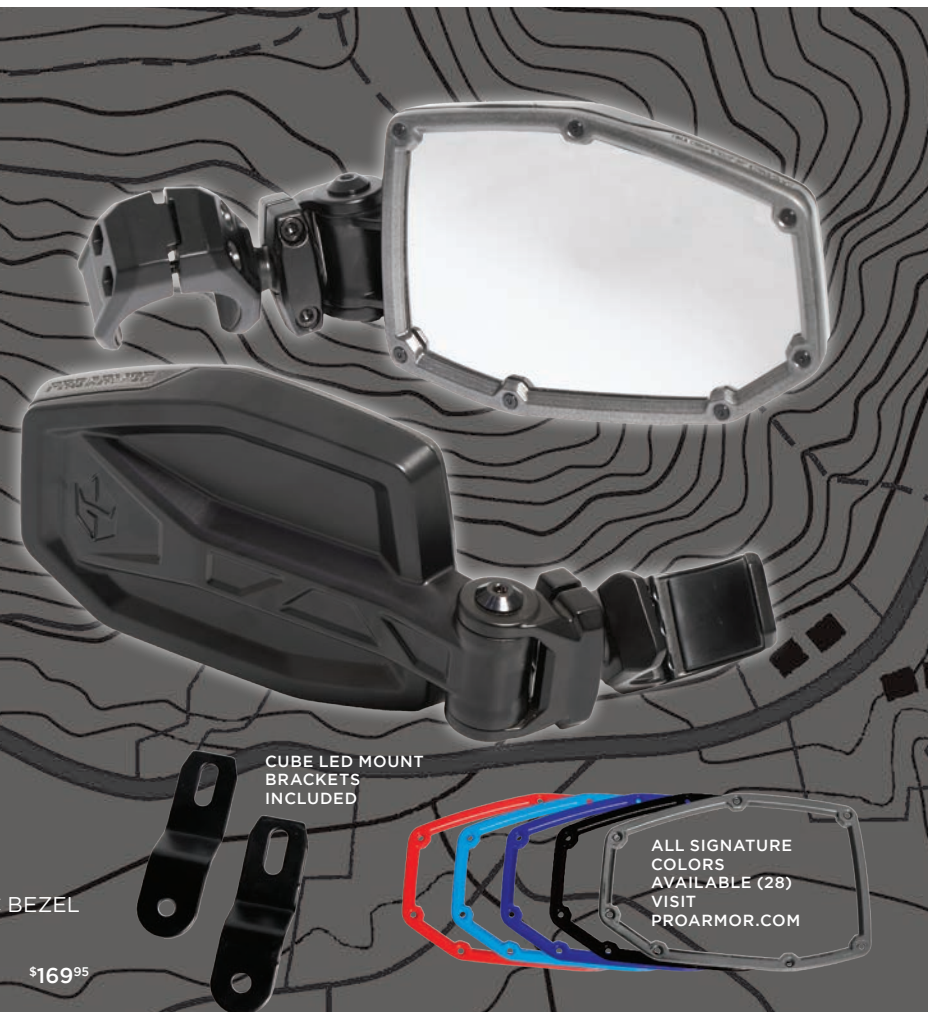

MIRRORS, GRILLES, STORAGE & LIGHT BARS

NEW SIDE VIEW MIRRORS

STYLISH ADDITION TO YOUR SXS CONSTRUCTED OF LIGHTWEIGHT POLYMER.

- RUGGED ALL ALUMINUM CONSTRUCTION
- CONVEX MIRROR FOR OPTIMAL VIEWING ANGLE
- SHATTER RESISTANT ULTRA-CLEAR AUTOMOTIVE GRADE GLASS
- LOCKABLE BALL MOUNT FOR INFINITE ADJUSTABILITY
- ADJUSTABLE TENSION DELRIN® BREAK-AWAY PIVOTS
- SHATTER RESISTANT ULTRA-CLEAR AUTOMOTIVE GRADE GLASS
- GLASS-LOCK™ PROTECTIVE MIRROR BEZEL
- VIBRATION DAMPING CLAMP BUSHINGS ALLOW FOR INTERCHANGEABLE ROPS SIZING (1.75", 1.875" AND 2.0")
- LOW-PRO REAR CLAMP DESIGN FOR WIND SHIELD CLEARANCE
- OPTIONAL CUBE LED MOUNT BRACKET INCLUDED
- FULLY REBUILDABLE COMPONENTS
- STAINLESS STEEL HARDWARE
- SEMI-GLOSS BLACK WITH TITANIUM METALLIC BEZEL
- CUSTOM COLORED BEZELS SOLD SEPARATELY

P/N A22UM484 UNIVERSAL | 1.75", 1.875", 2" $169⁹⁵

CUBE LED MOUNT BRACKETS INCLUDED

ALL SIGNATURE COLORS AVAILABLE (28) VISIT PROARMOR.COM