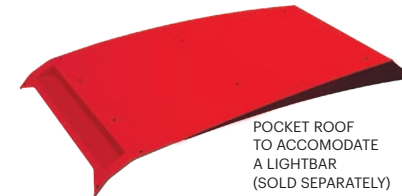

P/N P2214C055 Cab-Only V-Int. \$1999⁹⁵

RZR® XP 4 '24 (4-Seat)

P/N P2215C049 Cab-Only No-Int. \$2299⁹⁵

P/N P2215C050 Cab-Only V-Int. \$2399⁹⁵

POCKET ROOF TO ACCOMMODATE A LIGHTBAR (SOLD SEPARATELY)

B ROOFS

RZR XP ROOFS