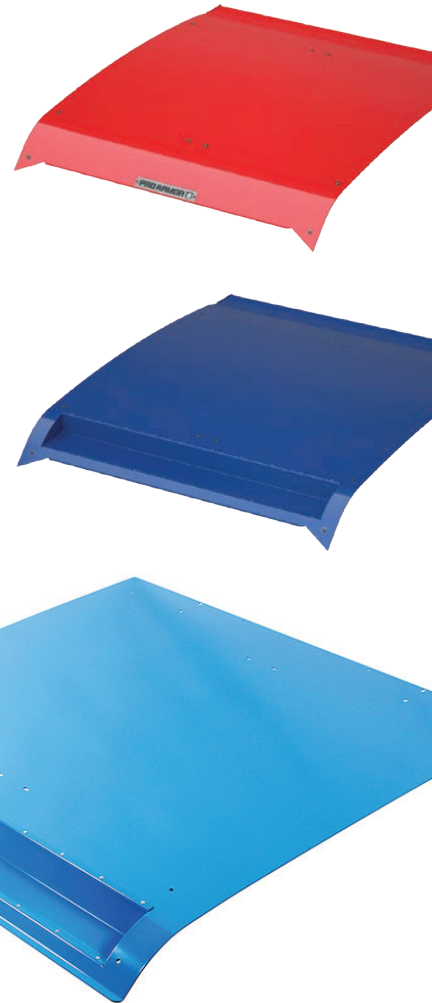

PRO R/TURBO R/XP ROOFS

- RZR® Pro/Turbo R No-pocket Roof $499⁹⁵
  P/N P2111R137
- P/N P2111R138 Pocket Roof $529⁹⁵
- Pro R4/Turbo R4 No-pocket Roof $699⁹⁵
  P/N P2112R137
- P/N P2112R138 Pocket Roof $899⁹⁵
- RZR® Pro XP '20-'21 No-pocket Roof $449⁹⁵
  P/N P199R137
- P/N P199R138 Pocket Roof $499⁹⁵
- Pro XP 4 '20-'21 No-pocket Roof $699⁹⁵
  P/N P1910R137
- P/N P1910R138 Pocket Roof $879⁹⁵

ASYLUM ROOFS

ROOFS ONLY FIT PRO ARMOR CAGES
2 SEATER

- Non Pocket RZR 1000/TURBO/S/900 $449⁹⁵
  P/N P141295
- P/N P141R123 (w/rear light bar) $589⁹⁵
- Pocket RZR 1000/TURBO/S/900 $489⁹⁵
  P/N P141297
- P/N P141R123 (w/rear light bar) $589⁹⁵

4 SEATER

- Non Pocket RZR XP4/TURBO/S4 $629⁹⁵
  P/N P144R120
- P/N P144R123 (w/rear light bar) $749⁹⁵
- Pocket RZR XP 4/TURBO/S4 $849⁹⁵
  P/N P144R121
- P/N P144R124 (w/rear light bar) $799⁹⁵