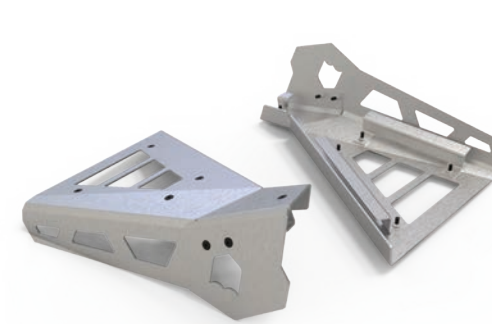

P/N P144W460 (Non-Pocket)

P/N P144W462 (Pocket)

ARM GUARDS & ROCK SLIDERS

A-ARM GUARDS

SHIELD YOUR RZR FROM ROCK & BRANCHES.

- Thick Brushed aluminum
- Eliminate A-Arm damage
- Recessed areas for included hardened bolts
- Add an aggressive look to your machine
- Sold in pairs