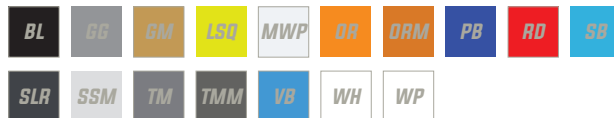

SPARE TIRE MOUNT

DESIGNED FOR OEM RZR & PRO ARMOR CAGES TO CARRY A SPARE TIRE.

- Installs in minutes
- Made of ultra-strong DOM steel tubing
- Color matched to vehicle colorway/cage
- Includes Y-Ratcheting Strap

Spare tire Mount RZR 2014-'22 (2&4 seat) $259⁹⁵
P/N P141U300

Ratcheting Y-Strap alone $64⁹⁵
P/N A040225