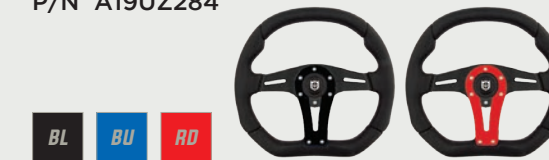

FORCE STEERING WHEEL

13.5" ALUMINUM SPOKE STEERING WHEEL WITH ACCENT COLOR.

Universal 6-bolt pattern \$149⁹⁵
P/N A19UZ284

D-SHAPE STEERING WHEEL

13.75" D-SHAPE STEERING WHEEL WITH BLACK ALUMINUM SPOKE.

Universal 6-bolt pattern \$119⁹⁵
P/N A19UZ283BL