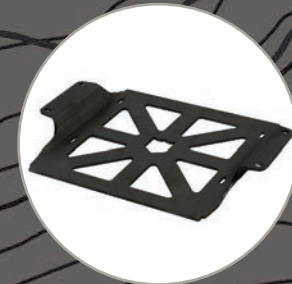

AVAILABLE ACCENT COLORS:

LE SEATS FOR CANAM®
COME WITH SEAT BASE
ADAPTER

FITMENT:
POLARIS® OR
CAN-AM® OPTIONS

TRUE SUSPENSION

MULTI-DENSITY FOAM

POLARIS® MODELS SEAT BASE/SLIDER
P/N P141S182BL \$74⁹⁵

CANAM® MODELS SEAT BASE
P/N CA162S180BL \$54⁹⁵