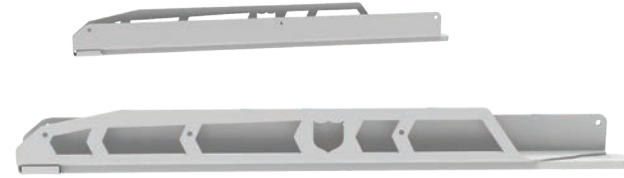

- .08" high-grade quality aluminum
- Includes all brackets and hardware

RZR XP/XP 4 '24 A-ARM GUARDS \$229⁹⁵
P/N P2214P365

RZR XP & XP 4 TRAILING GUARDS

SHIELD RZR FROM ROCK & BRANCHES.

- .08" high-grade quality aluminum
- Includes all brackets and hardware
- Built with UHMW bottom skid