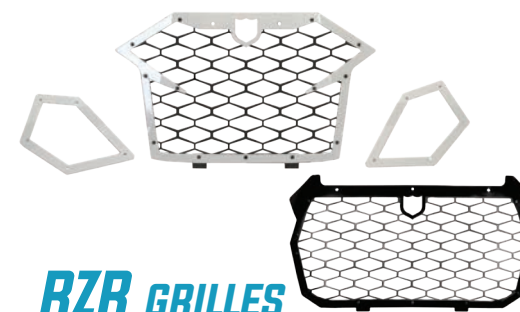

P/N A22UM484 UNIVERSAL | 1.75", 1.875", 2" \$169⁹⁵

CUBE LED MOUNT BRACKETS INCLUDED

ALL SIGNATURE COLORS AVAILABLE (28) VISIT PROARMOR.COM

RZR GRILLES

AGRESSIVE DESIGN & STYLE.

- Maintains airflow
- Black/Metallic mesh/Color frame
- Easy install
- Available in all signature colors