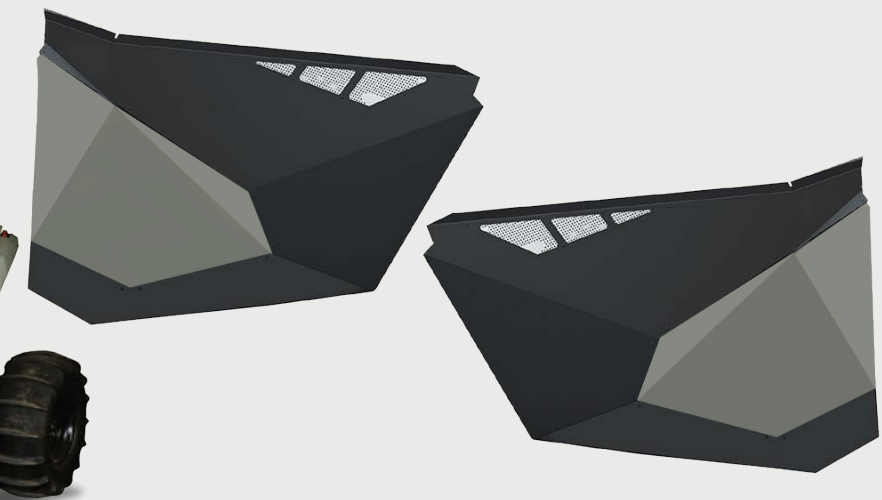

TURBO R DOORS

REVERSED HINGED, DIRECT BOLT ON UTILIZING OEM PADDLE LATCHES

RZR Turbo R Doors P2217D003 $899⁹⁵

TURBO R4 DOORS

AVAILABLE IN ALL SIGNATURE POLARIS COLORS

RZR Turbo R4 Doors P2218D003 $1849⁹⁵