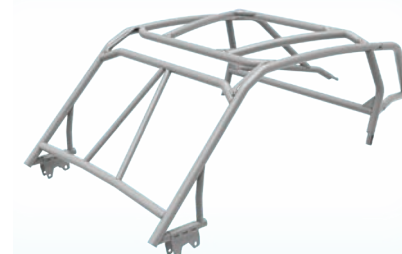

A CAGES

RZR XP CAB-ONLY CAGES

COLOR-MATCHED CAGES AND UNPRECEDENTED STRENGTH.

- 1.75" steel tube construction
- Sleek low profile design
- Easy Installation with no drilling
- Direct replacement to factory cage

RZR® XP '24 (2-Seat)

P/N P2214C054 Cab-Only No-Int. $1899⁹⁵

P/N P2214C055 Cab-Only V-Int. $1999⁹⁵

RZR® XP 4 '24 (4-Seat)

P/N P2215C049 Cab-Only No-Int. $2299⁹⁵

P/N P2215C050 Cab-Only V-Int. $2399⁹⁵